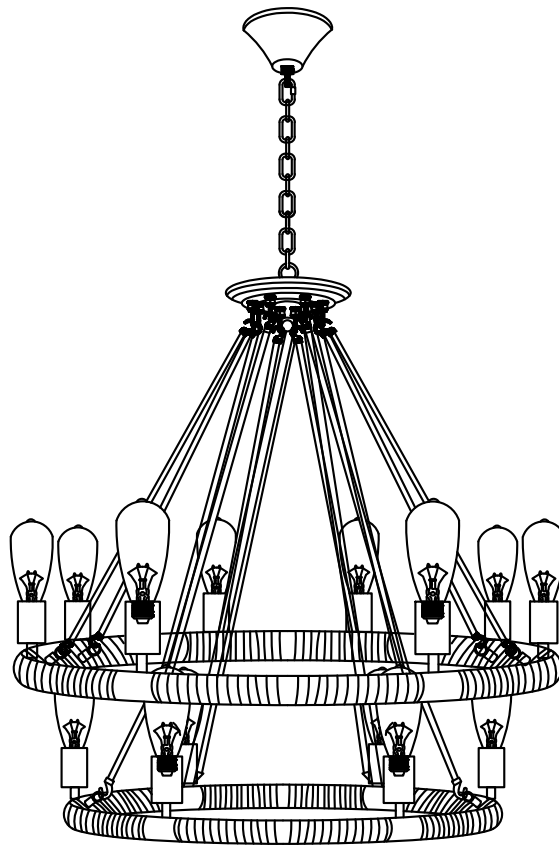

SPECIFICATION SHEET

SPECIFICATION DETAILS

*For custom options, consult factory for details

Fixture Dimensions	D 23.6" x H 27.6"
Light source	E26 or E27
Wattage	Max 40W
Voltage	AC 110-240V
Color Temperature	Based on the purchase of light bulbs
CRI(Ra)	80CRI
Mounting	Ceiling
Driver Required	NO
Optional Color Temps	Buy bulbs as needed
LED Rated Life	Based on bulb life (we do not supply bulbs)
Dimming	Dimming is not supported
Finishes	Black & Linen color
Light Bulb Base	Black
Material	Hemp rope, Iron
Hanging Chain Length	Chain lengths range between 50cm - 100cm
Hanging Chain Type	Gold / Chain

SPECIFICATION SHEET

H 70cm / 27.6"

∅ 80cm / 31.5"

SPECIFICATION DETAILS

*For custom options, consult factory for details

Fixture Dimensions	D 31.5" x H 27.6"
Light source	E26 or E27
Wattage	Max 40W
Voltage	AC 110-240V
Color Temperature	Based on the purchase of light bulbs
CRI(Ra)	80CRI
Mounting	Ceiling
Driver Required	NO
Optional Color Temps	Buy bulbs as needed
LED Rated Life	Based on bulb life (we do not supply bulbs)
Dimming	Dimming is not supported
Finishes	Black & Linen color
Light Bulb Base	Black
Material	Hemp rope, Iron
Hanging Chain Length	Chain lengths range between 50cm - 100cm
Hanging Chain Type	Gold / Chain

SPECIFICATION SHEET

H 70cm / 27.6"

Ø 80cm / 31.5"

SPECIFICATION DETAILS

*For custom options, consult factory for details

Fixture Dimensions	D 31.5" x H 27.6"
Light source	E26 or E27
Wattage	Max 40W
Voltage	AC 110-240V
Color Temperature	Based on the purchase of light bulbs
CRI(Ra)	80CRI
Mounting	Ceiling
Driver Required	NO
Optional Color Temps	Buy bulbs as needed
LED Rated Life	Based on bulb life (we do not supply bulbs)
Dimming	Dimming is not supported
Finishes	Black & Linen color
Light Bulb Base	Black
Material	Hemp rope, Iron
Hanging Chain Length	Chain lengths range between 50cm - 100cm
Hanging Chain Type	Gold / Chain