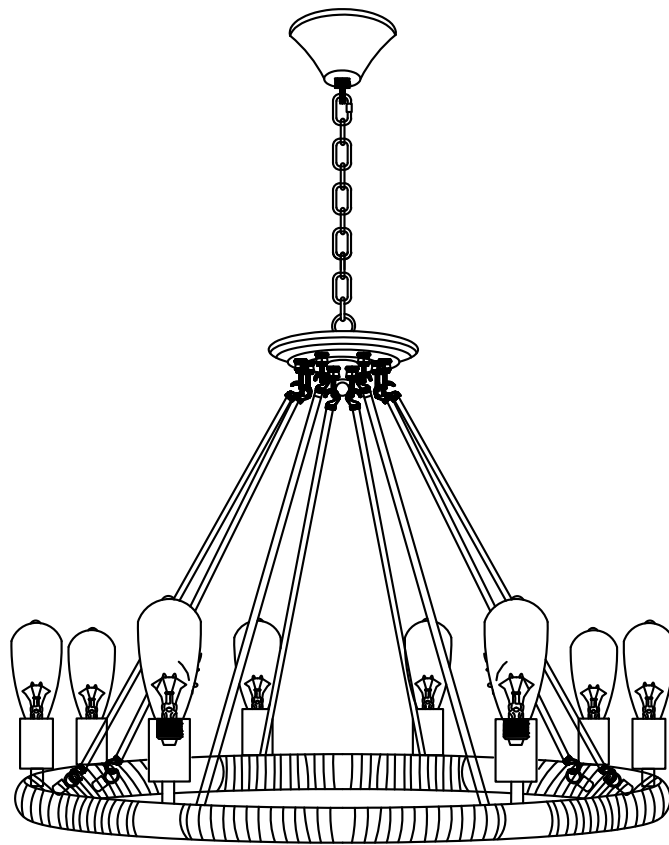

SPECIFICATION SHEET

SPECIFICATION DETAILS

*For custom options, consult factory for details

Fixture Dimensions	D 23.6" x H 27.6"
Light source	E26 or E27
Wattage	Max 40W
Voltage	AC 110-240V
Color Temperature	Based on the purchase of light bulbs
CRI(Ra)	80CRI
Mounting	Ceiling
Driver Required	NO
Optional Color Temps	Buy bulbs as needed
LED Rated Life	Based on bulb life (we do not supply bulbs)
Dimming	Dimming is not supported
Finishes	Black & Linen color
Light Bulb Base	Black
Material	Hemp rope, Iron
Hanging Chain Length	Chain lengths range between 50cm - 100cm
Hanging Chain Type	Gold / Chain

SPECIFICATION SHEET

H 70cm / 27.6"

∅ 80cm / 31.5"

SPECIFICATION DETAILS

*For custom options, consult factory for details

Fixture Dimensions	D 31.5" x H 27.6"
Light source	E26 or E27
Wattage	Max 40W
Voltage	AC 110-240V
Color Temperature	Based on the purchase of light bulbs
CRI(Ra)	80CRI
Mounting	Ceiling
Driver Required	NO
Optional Color Temps	Buy bulbs as needed
LED Rated Life	Based on bulb life (we do not supply bulbs)
Dimming	Dimming is not supported
Finishes	Black & Linen color
Light Bulb Base	Black
Material	Hemp rope, Iron
Hanging Chain Length	Chain lengths range between 50cm - 100cm
Hanging Chain Type	Gold / Chain

SPECIFICATION SHEET

H 70cm / 27.6"

Ø 80cm / 31.5"

SPECIFICATION DETAILS

*For custom options, consult factory for details

Fixture Dimensions	D 31.5" x H 27.6"
Light source	E26 or E27
Wattage	Max 40W
Voltage	AC 110-240V
Color Temperature	Based on the purchase of light bulbs
CRI(Ra)	80CRI
Mounting	Ceiling
Driver Required	NO
Optional Color Temps	Buy bulbs as needed
LED Rated Life	Based on bulb life (we do not supply bulbs)
Dimming	Dimming is not supported
Finishes	Black & Linen color
Light Bulb Base	Black
Material	Hemp rope, Iron
Hanging Chain Length	Chain lengths range between 50cm - 100cm
Hanging Chain Type	Gold / Chain