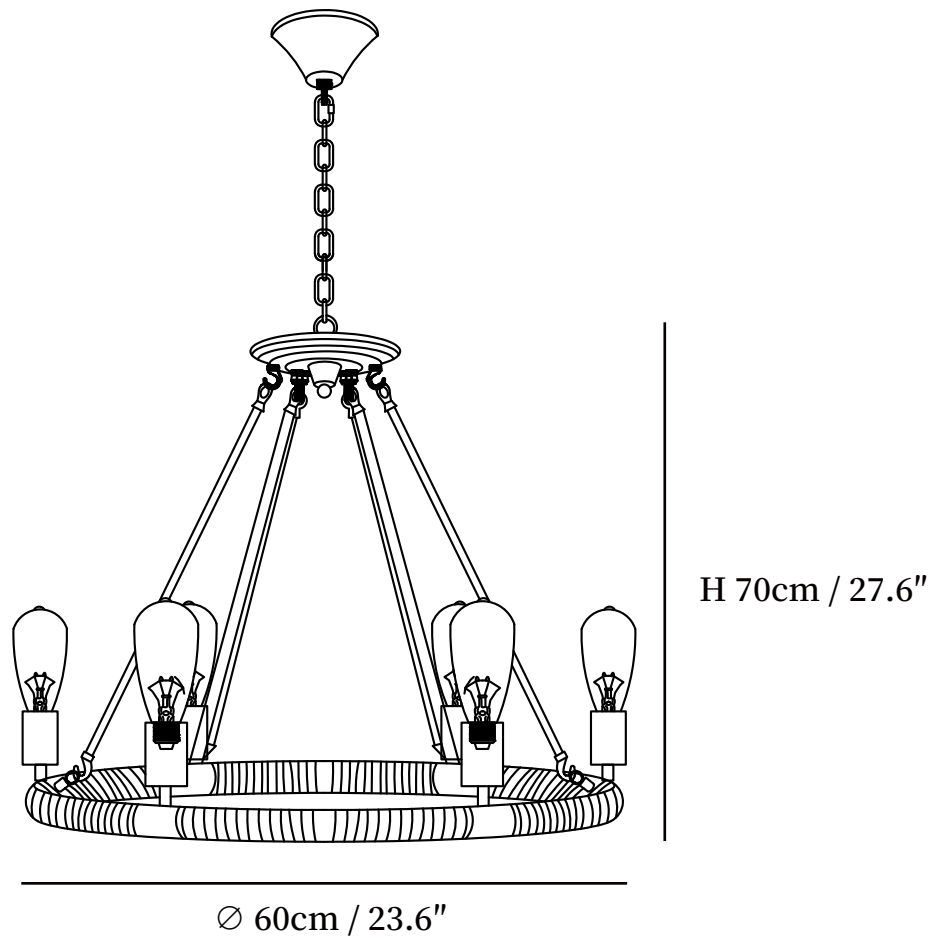

SPECIFICATION SHEET

SPECIFICATION DETAILS

*For custom options, consult factory for details

Fixture Dimensions	D 23.6" x H 27.6"
Light source	E26 or E27
Wattage	Max 40W
Voltage	AC 110-240V
Color Temperature	Based on the purchase of light bulbs
CRI(Ra)	80CRI
Mounting	Ceiling
Driver Required	NO
Optional Color Temps	Buy bulbs as needed
LED Rated Life	Based on bulb life (we do not supply bulbs)
Dimming	Dimming is not supported
Finishes	Black & Linen color
Light Bulb Base	Black
Material	Hemp rope, Iron
Hanging Chain Length	Chain lengths range between 50cm - 100cm
Hanging Chain Type	Gold / Chain

SPECIFICATION SHEET

H 70cm / 27.6"

∅ 80cm / 31.5"

SPECIFICATION DETAILS

*For custom options, consult factory for details

Fixture Dimensions	D 31.5" x H 27.6"
Light source	E26 or E27
Wattage	Max 40W
Voltage	AC 110-240V
Color Temperature	Based on the purchase of light bulbs
CRI(Ra)	80CRI
Mounting	Ceiling
Driver Required	NO
Optional Color Temps	Buy bulbs as needed
LED Rated Life	Based on bulb life (we do not supply bulbs)
Dimming	Dimming is not supported
Finishes	Black & Linen color
Light Bulb Base	Black
Material	Hemp rope, Iron
Hanging Chain Length	Chain lengths range between 50cm - 100cm
Hanging Chain Type	Gold / Chain

SPECIFICATION SHEET

H 70cm / 27.6"

Ø 80cm / 31.5"

SPECIFICATION DETAILS

*For custom options, consult factory for details

Fixture Dimensions	D 31.5" x H 27.6"
Light source	E26 or E27
Wattage	Max 40W
Voltage	AC 110-240V
Color Temperature	Based on the purchase of light bulbs
CRI(Ra)	80CRI
Mounting	Ceiling
Driver Required	NO
Optional Color Temps	Buy bulbs as needed
LED Rated Life	Based on bulb life (we do not supply bulbs)
Dimming	Dimming is not supported
Finishes	Black & Linen color
Light Bulb Base	Black
Material	Hemp rope, Iron
Hanging Chain Length	Chain lengths range between 50cm - 100cm
Hanging Chain Type	Gold / Chain