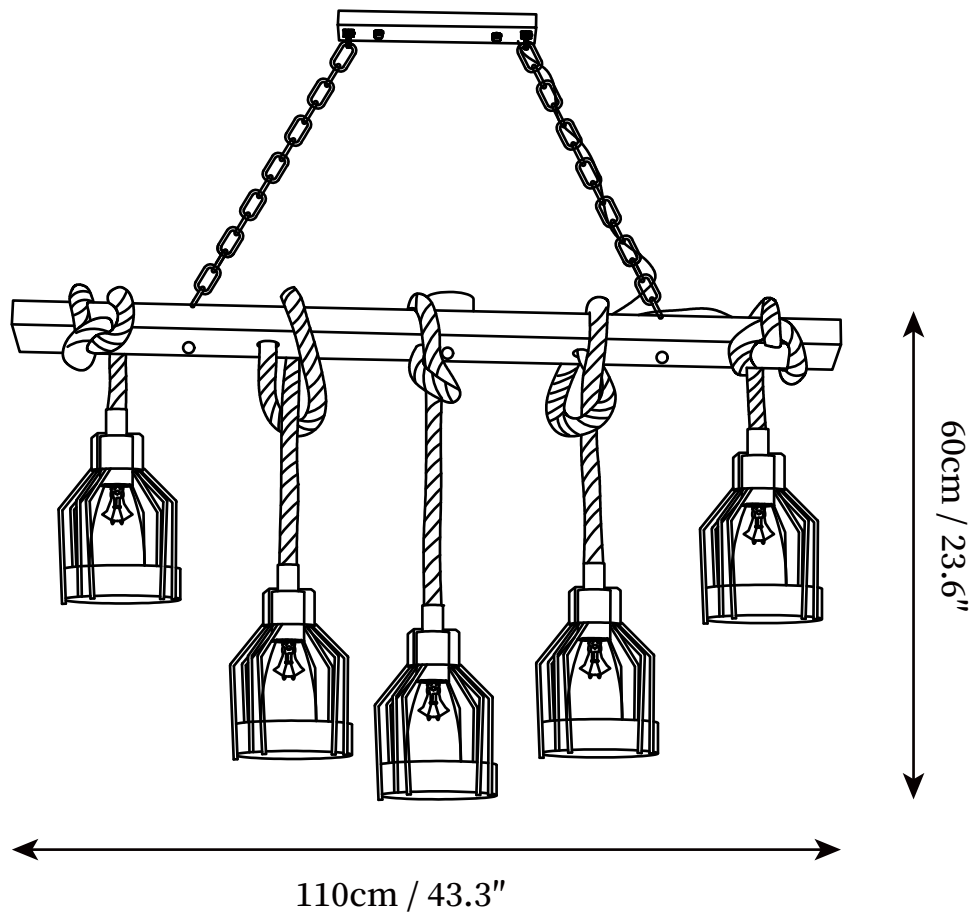

# SPECIFICATION SHEET

## SPECIFICATION DETAILS

\*For custom options, consult factory for details

<b>Fixture Dimensions</b>	L 43.3" x H 23.6"
<b>Light source</b>	E26 or E27(bulb not included)
<b>Wattage</b>	MAX 40W incandescent bulb or LED equivalent.
<b>Voltage</b>	AC 110-240V
<b>Mounting</b>	Hardwired.
<b>Dimming</b>	Compatible with dimmable bulbs (bulb not included)
<b>Control method</b>	Compatible with common wall switches(not included)
<b>Finishes</b>	Wood color & Linen color
<b>Shade Details</b>	Black
<b>Material</b>	Hemp rope, Iron, Wood
<b>Hanging Length</b>	Chain lengths range between 19.7", the length can be specified according to needs

## SPECIFICATION DETAILS

\*For custom options, consult factory for details

<b>Fixture Dimensions</b>	L 59.1" x H 23.6"
<b>Light source</b>	E26 or E27(bulb not included)
<b>Wattage</b>	MAX 40W incandescent bulb or LED equivalent.
<b>Voltage</b>	AC 110-240V
<b>Mounting</b>	Hardwired.
<b>Dimming</b>	Compatible with dimmable bulbs (bulb not included)
<b>Control method</b>	Compatible with common wall switches(not included)
<b>Finishes</b>	Wood color & Linen color
<b>Shade Details</b>	Black
<b>Material</b>	Hemp rope, Iron, Wood
<b>Hanging Length</b>	Chain lengths range between 19.7", the length can be specified according to needs