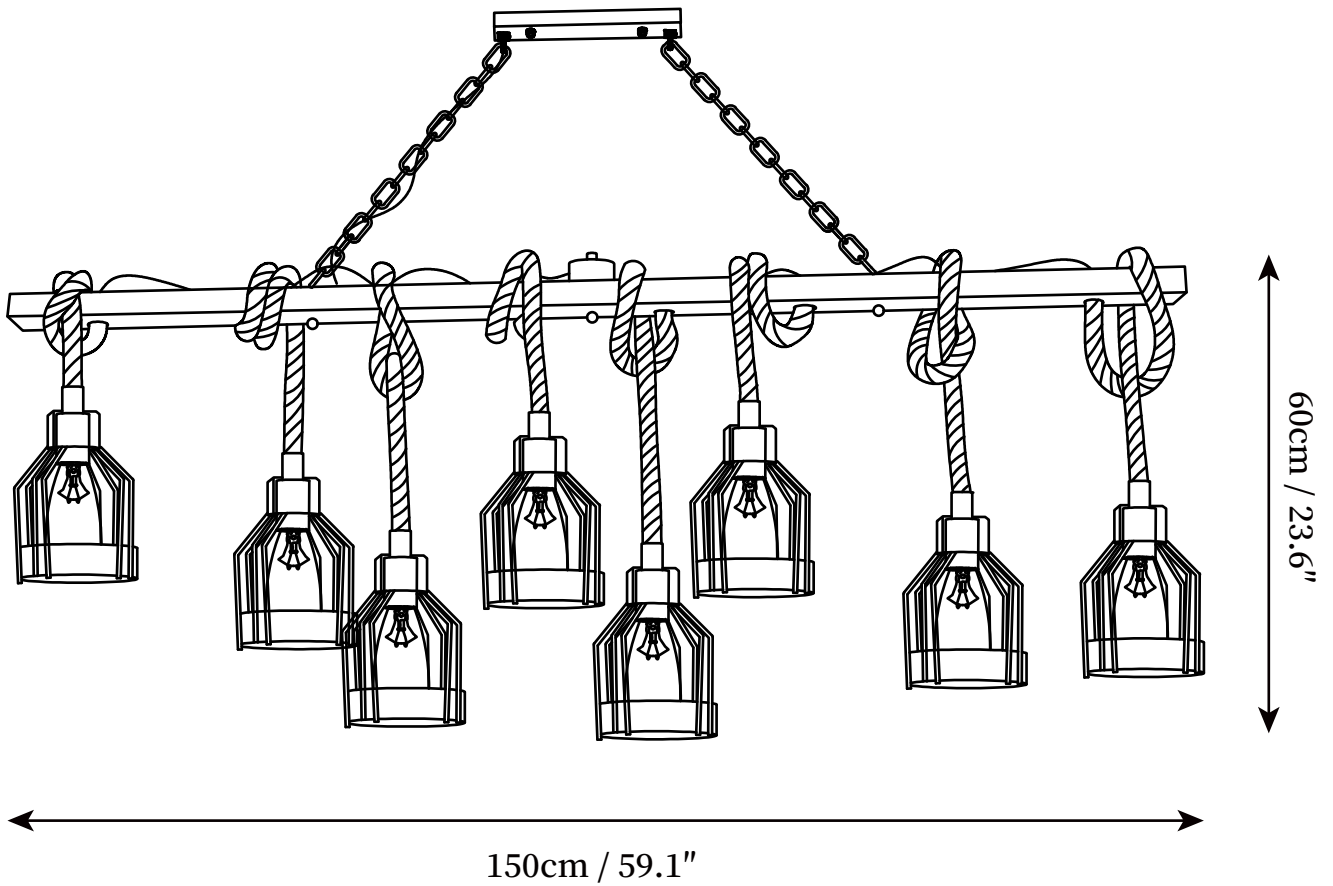

# SPECIFICATION SHEET

## SPECIFICATION DETAILS

\*For custom options, consult factory for details

<b>Fixture Dimensions</b>	L 43.3" x H 23.6"
<b>Light source</b>	E26 or E27(bulb not included)
<b>Wattage</b>	MAX 40W incandescent bulb or LED equivalent.
<b>Voltage</b>	AC 110-240V
<b>Mounting</b>	Hardwired.
<b>Dimming</b>	Compatible with dimmable bulbs (bulb not included)
<b>Control method</b>	Compatible with common wall switches(not included)
<b>Finishes</b>	Wood color & Linen color
<b>Shade Details</b>	Black
<b>Material</b>	Hemp rope, Iron, Wood
<b>Hanging Length</b>	Chain lengths range between 19.7", the length can be specified according to needs

## SPECIFICATION DETAILS

\*For custom options, consult factory for details

<b>Fixture Dimensions</b>	L 59.1" x H 23.6"
<b>Light source</b>	E26 or E27(bulb not included)
<b>Wattage</b>	MAX 40W incandescent bulb or LED equivalent.
<b>Voltage</b>	AC 110-240V
<b>Mounting</b>	Hardwired.
<b>Dimming</b>	Compatible with dimmable bulbs (bulb not included)
<b>Control method</b>	Compatible with common wall switches(not included)
<b>Finishes</b>	Wood color & Linen color
<b>Shade Details</b>	Black
<b>Material</b>	Hemp rope, Iron, Wood
<b>Hanging Length</b>	Chain lengths range between 19.7", the length can be specified according to needs