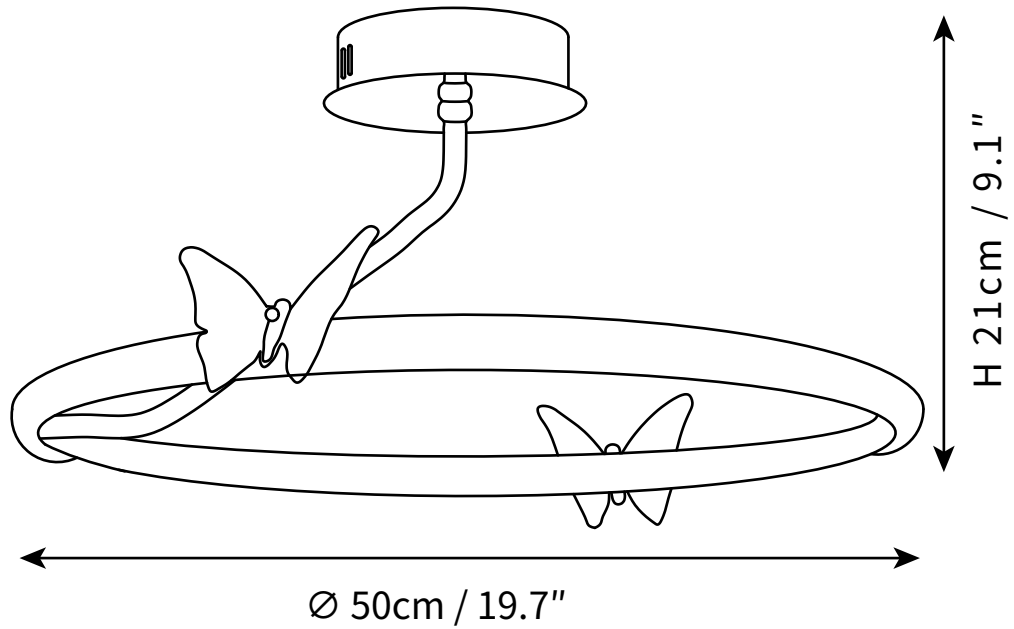

## SPECIFICATION DETAILS

\*For custom options, consult factory for details

<b>Fixture Dimensions</b>	Ø 15.7" x H 8.3
<b>Light source</b>	Integrated LED
<b>Wattage</b>	~5 W
<b>Voltage</b>	AC 110-240V
<b>Color Temperature</b>	3000K
<b>CRI(Ra)</b>	80CRI
<b>Mounting</b>	Ceiling
<b>Driver Required</b>	Yes
<b>Optional Color Temps</b>	Warm Light (3000K), Neutral Light (4500K), Cool Light (6000K)
<b>LED Rated Life</b>	30000 hours
<b>Dimming</b>	Dimming is not supported
<b>Finishes</b>	Gold, Transparent
<b>Shade Details</b>	White
<b>Material</b>	Aluminum, Acrylic, Crystal
<b>Wire Length</b>	No
<b>Wire Type</b>	No

## SPECIFICATION DETAILS

\*For custom options, consult factory for details

<b>Fixture Dimensions</b>	Ø 19.7" x H 9.1"
<b>Light source</b>	Integrated LED
<b>Wattage</b>	~5 W
<b>Voltage</b>	AC 110-240V
<b>Color Temperature</b>	3000K
<b>CRI(Ra)</b>	80CRI
<b>Mounting</b>	Ceiling
<b>Driver Required</b>	Yes
<b>Optional Color Temps</b>	Warm Light (3000K), Neutral Light (4500K), Cool Light (6000K)
<b>LED Rated Life</b>	30000 hours
<b>Dimming</b>	Dimming is not supported
<b>Finishes</b>	Gold, Transparent
<b>Shade Details</b>	White
<b>Material</b>	Aluminum, Acrylic, Crystal
<b>Wire Length</b>	No
<b>Wire Type</b>	No

## SPECIFICATION DETAILS

\*For custom options, consult factory for details

<b>Fixture Dimensions</b>	Ø 23.6" x H 9.1"
<b>Light source</b>	Integrated LED
<b>Wattage</b>	~5 W
<b>Voltage</b>	AC 110-240V
<b>Color Temperature</b>	3000K
<b>CRI(Ra)</b>	80CRI
<b>Mounting</b>	Ceiling
<b>Driver Required</b>	Yes
<b>Optional Color Temps</b>	Warm Light (3000K), Neutral Light (4500K), Cool Light (6000K)
<b>LED Rated Life</b>	30000 hours
<b>Dimming</b>	Dimming is not supported
<b>Finishes</b>	Gold, Transparent
<b>Shade Details</b>	White
<b>Material</b>	Aluminum, Acrylic, Crystal
<b>Wire Length</b>	No
<b>Wire Type</b>	No