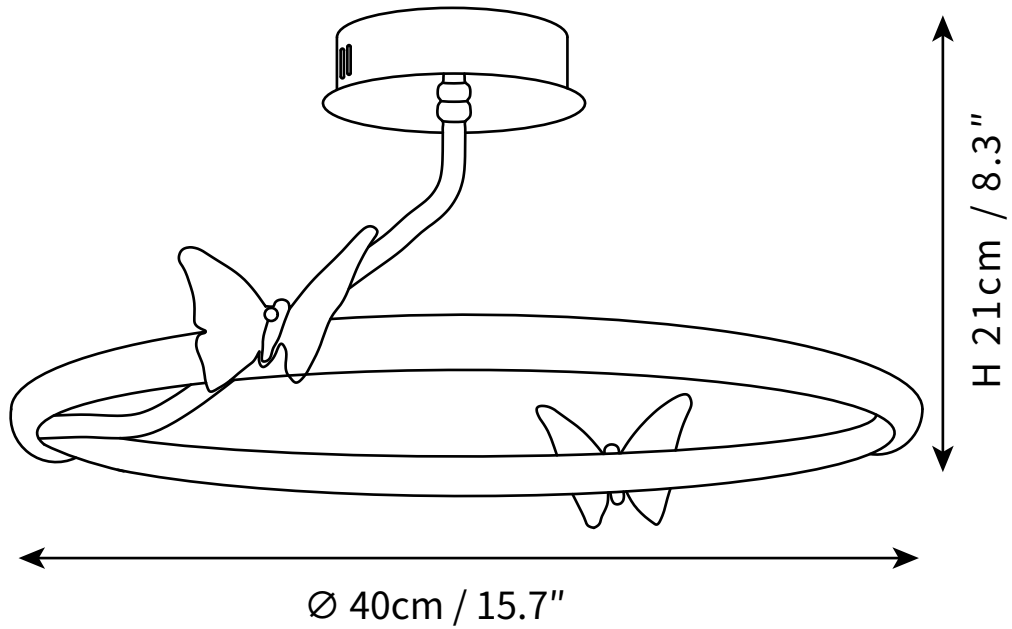

## SPECIFICATION DETAILS

\*For custom options, consult factory for details

<b>Fixture Dimensions</b>	Ø 15.7" x H 8.3
<b>Light source</b>	Integrated LED
<b>Wattage</b>	~5 W
<b>Voltage</b>	AC 110-240V
<b>Color Temperature</b>	3000K
<b>CRI(Ra)</b>	80CRI
<b>Mounting</b>	Ceiling
<b>Driver Required</b>	Yes
<b>Optional Color Temps</b>	Warm Light (3000K), Neutral Light (4500K), Cool Light (6000K)
<b>LED Rated Life</b>	30000 hours
<b>Dimming</b>	Dimming is not supported
<b>Finishes</b>	Gold, Transparent
<b>Shade Details</b>	White
<b>Material</b>	Aluminum, Acrylic, Crystal
<b>Wire Length</b>	No
<b>Wire Type</b>	No

## SPECIFICATION DETAILS

\*For custom options, consult factory for details

<b>Fixture Dimensions</b>	Ø 19.7" x H 9.1"
<b>Light source</b>	Integrated LED
<b>Wattage</b>	~5 W
<b>Voltage</b>	AC 110-240V
<b>Color Temperature</b>	3000K
<b>CRI(Ra)</b>	80CRI
<b>Mounting</b>	Ceiling
<b>Driver Required</b>	Yes
<b>Optional Color Temps</b>	Warm Light (3000K), Neutral Light (4500K), Cool Light (6000K)
<b>LED Rated Life</b>	30000 hours
<b>Dimming</b>	Dimming is not supported
<b>Finishes</b>	Gold, Transparent
<b>Shade Details</b>	White
<b>Material</b>	Aluminum, Acrylic, Crystal
<b>Wire Length</b>	No
<b>Wire Type</b>	No

## SPECIFICATION DETAILS

\*For custom options, consult factory for details

<b>Fixture Dimensions</b>	Ø 23.6" x H 9.1"
<b>Light source</b>	Integrated LED
<b>Wattage</b>	~5 W
<b>Voltage</b>	AC 110-240V
<b>Color Temperature</b>	3000K
<b>CRI(Ra)</b>	80CRI
<b>Mounting</b>	Ceiling
<b>Driver Required</b>	Yes
<b>Optional Color Temps</b>	Warm Light (3000K), Neutral Light (4500K), Cool Light (6000K)
<b>LED Rated Life</b>	30000 hours
<b>Dimming</b>	Dimming is not supported
<b>Finishes</b>	Gold, Transparent
<b>Shade Details</b>	White
<b>Material</b>	Aluminum, Acrylic, Crystal
<b>Wire Length</b>	No
<b>Wire Type</b>	No