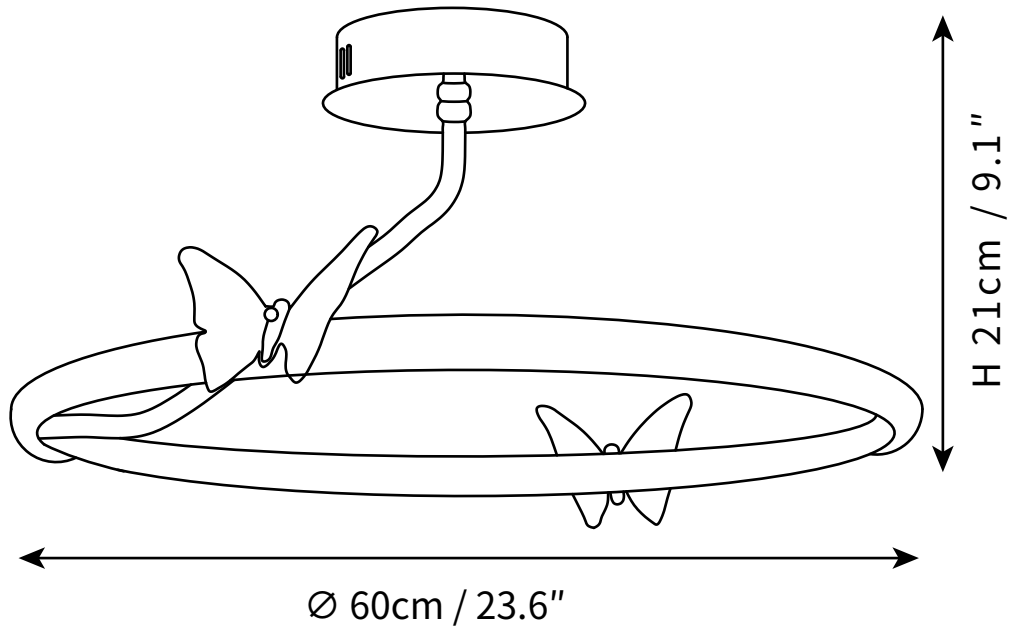

## SPECIFICATION DETAILS

\*For custom options, consult factory for details

<b>Fixture Dimensions</b>	Ø 15.7" x H 8.3
<b>Light source</b>	Integrated LED
<b>Wattage</b>	~5 W
<b>Voltage</b>	AC 110-240V
<b>Color Temperature</b>	3000K
<b>CRI(Ra)</b>	80CRI
<b>Mounting</b>	Ceiling
<b>Driver Required</b>	Yes
<b>Optional Color Temps</b>	Warm Light (3000K), Neutral Light (4500K), Cool Light (6000K)
<b>LED Rated Life</b>	30000 hours
<b>Dimming</b>	Dimming is not supported
<b>Finishes</b>	Gold, Transparent
<b>Shade Details</b>	White
<b>Material</b>	Aluminum, Acrylic, Crystal
<b>Wire Length</b>	No
<b>Wire Type</b>	No

## SPECIFICATION DETAILS

\*For custom options, consult factory for details

<b>Fixture Dimensions</b>	Ø 19.7" x H 9.1"
<b>Light source</b>	Integrated LED
<b>Wattage</b>	~5 W
<b>Voltage</b>	AC 110-240V
<b>Color Temperature</b>	3000K
<b>CRI(Ra)</b>	80CRI
<b>Mounting</b>	Ceiling
<b>Driver Required</b>	Yes
<b>Optional Color Temps</b>	Warm Light (3000K), Neutral Light (4500K), Cool Light (6000K)
<b>LED Rated Life</b>	30000 hours
<b>Dimming</b>	Dimming is not supported
<b>Finishes</b>	Gold, Transparent
<b>Shade Details</b>	White
<b>Material</b>	Aluminum, Acrylic, Crystal
<b>Wire Length</b>	No
<b>Wire Type</b>	No

## SPECIFICATION DETAILS

\*For custom options, consult factory for details

<b>Fixture Dimensions</b>	Ø 23.6" x H 9.1"
<b>Light source</b>	Integrated LED
<b>Wattage</b>	~5 W
<b>Voltage</b>	AC 110-240V
<b>Color Temperature</b>	3000K
<b>CRI(Ra)</b>	80CRI
<b>Mounting</b>	Ceiling
<b>Driver Required</b>	Yes
<b>Optional Color Temps</b>	Warm Light (3000K), Neutral Light (4500K), Cool Light (6000K)
<b>LED Rated Life</b>	30000 hours
<b>Dimming</b>	Dimming is not supported
<b>Finishes</b>	Gold, Transparent
<b>Shade Details</b>	White
<b>Material</b>	Aluminum, Acrylic, Crystal
<b>Wire Length</b>	No
<b>Wire Type</b>	No