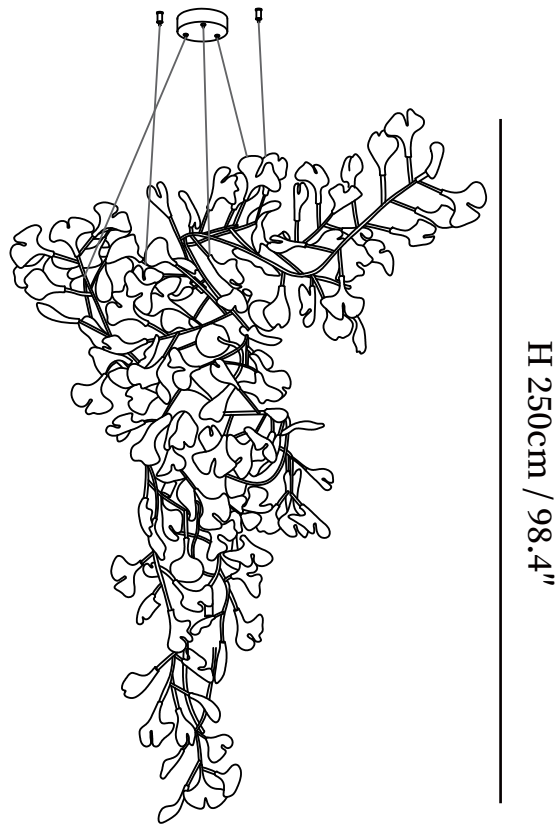

SPECIFICATION SHEET

L 120cm x W 65cm / 47.2" x 25.6"

SPECIFICATION DETAILS

*For custom options, consult factory for details

Fixture Dimensions	L 47.2" x W 25.6" x H 98.4"
Light source	G9
Wattage	5W
Voltage	AC 110-240V
Color Temperature	Based on the purchase of light bulbs
CRI(Ra)	80CRI
Mounting	Ceiling
Driver Required	NO
Optional Color Temps	Buy bulbs as needed
LED Rated Life	Based on bulb life (we do not supply bulbs)
Dimming	Dimming is not supported
Finishes	Gold
Glass Details	White
Material	Iron, Ceramics
Wire Length	59"
Wire Type	Black Coaxial Wire