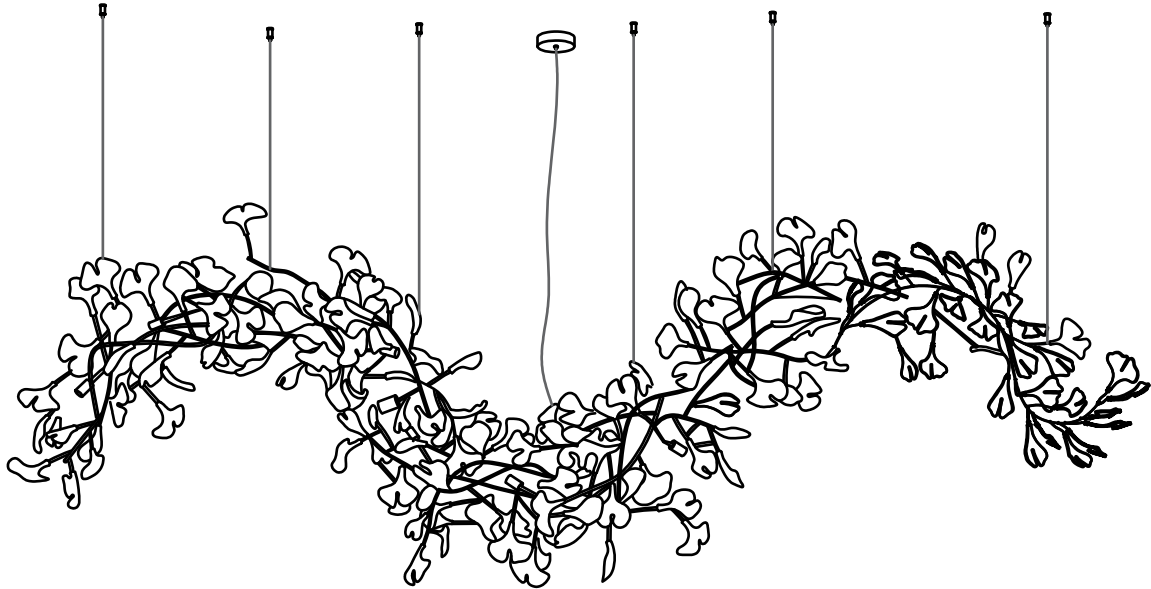

SPECIFICATION SHEET

H 80cm / 31.5"

L 200cm x W 55cm / 78.7" x 21.7"

SPECIFICATION DETAILS

*For custom options, consult factory for details

Fixture Dimensions	L 78.7" x W 21.7" x H 31.5"
Light source	G9
Wattage	5W
Voltage	AC 110-240V
Color Temperature	Based on the purchase of light bulbs
CRI(Ra)	80CRI
Mounting	Ceiling
Driver Required	NO
Optional Color Temps	Buy bulbs as needed
LED Rated Life	Based on bulb life (we do not supply bulbs)
Dimming	Dimming is not supported
Finishes	Gold
Glass Details	White
Material	Iron, Ceramics
Wire Length	59"
Wire Type	Black Coaxial Wire