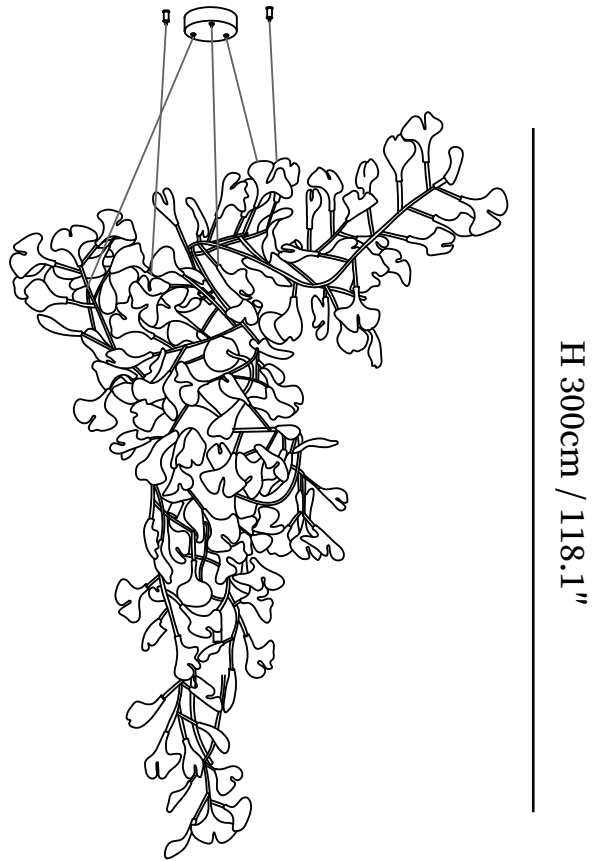

SPECIFICATION SHEET

L 150cm x W 65cm / 59.1" x 25.6"

SPECIFICATION DETAILS

*For custom options, consult factory for details

Fixture Dimensions	L 59.1" x W 25.6" x H 118.1"
Light source	G9
Wattage	5W
Voltage	AC 110-240V
Color Temperature	Based on the purchase of light bulbs
CRI(Ra)	80CRI
Mounting	Ceiling
Driver Required	NO
Optional Color Temps	Buy bulbs as needed
LED Rated Life	Based on bulb life (we do not supply bulbs)
Dimming	Dimming is not supported
Finishes	Gold
Glass Details	White
Material	Iron, Ceramics
Wire Length	59"
Wire Type	Black Coaxial Wire