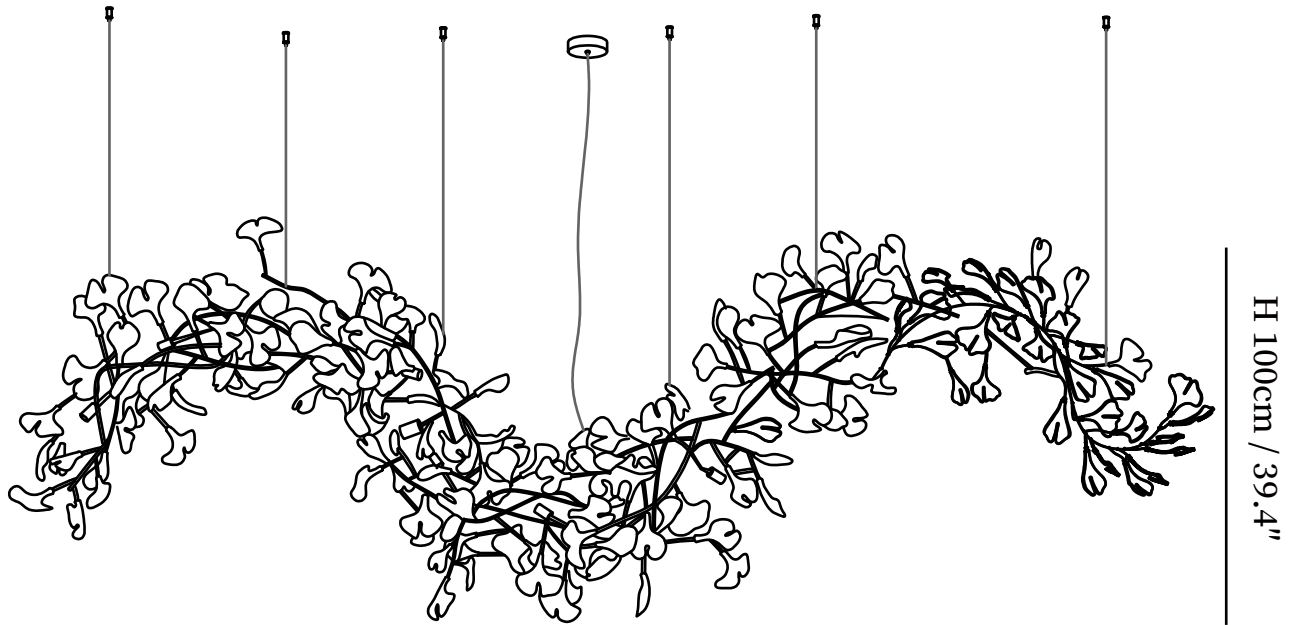

SPECIFICATION SHEET

L 250cm x W 55cm / 98.4" x 21.7"

SPECIFICATION DETAILS

*For custom options, consult factory for details

Fixture Dimensions	L 98.4" x W 21.7" x H 39.4"
Light source	G9
Wattage	5W
Voltage	AC 110-240V
Color Temperature	Based on the purchase of light bulbs
CRI(Ra)	80CRI
Mounting	Ceiling
Driver Required	NO
Optional Color Temps	Buy bulbs as needed
LED Rated Life	Based on bulb life (we do not supply bulbs)
Dimming	Dimming is not supported
Finishes	Gold
Glass Details	White
Material	Iron, Ceramics
Wire Length	59"
Wire Type	Black Coaxial Wire