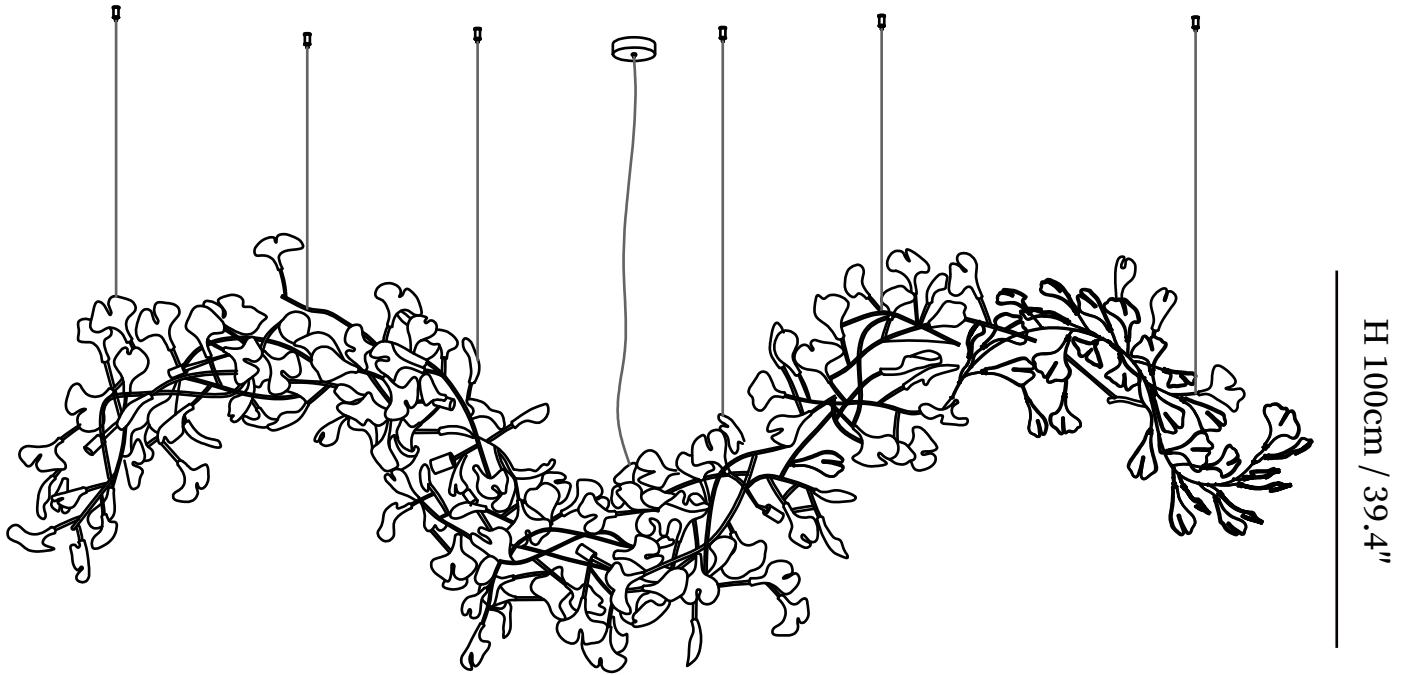

SPECIFICATION SHEET

L 300cm x W 55cm / 118.1" x 21.7"

SPECIFICATION DETAILS

*For custom options, consult factory for details

Fixture Dimensions	L 118.1" x W 21.7" x H 39.4"
Light source	G9
Wattage	5W
Voltage	AC 110-240V
Color Temperature	Based on the purchase of light bulbs
CRI(Ra)	80CRI
Mounting	Ceiling
Driver Required	NO
Optional Color Temps	Buy bulbs as needed
LED Rated Life	Based on bulb life (we do not supply bulbs)
Dimming	Dimming is not supported
Finishes	Gold
Glass Details	White
Material	Iron, Ceramics
Wire Length	59"
Wire Type	Black Coaxial Wire