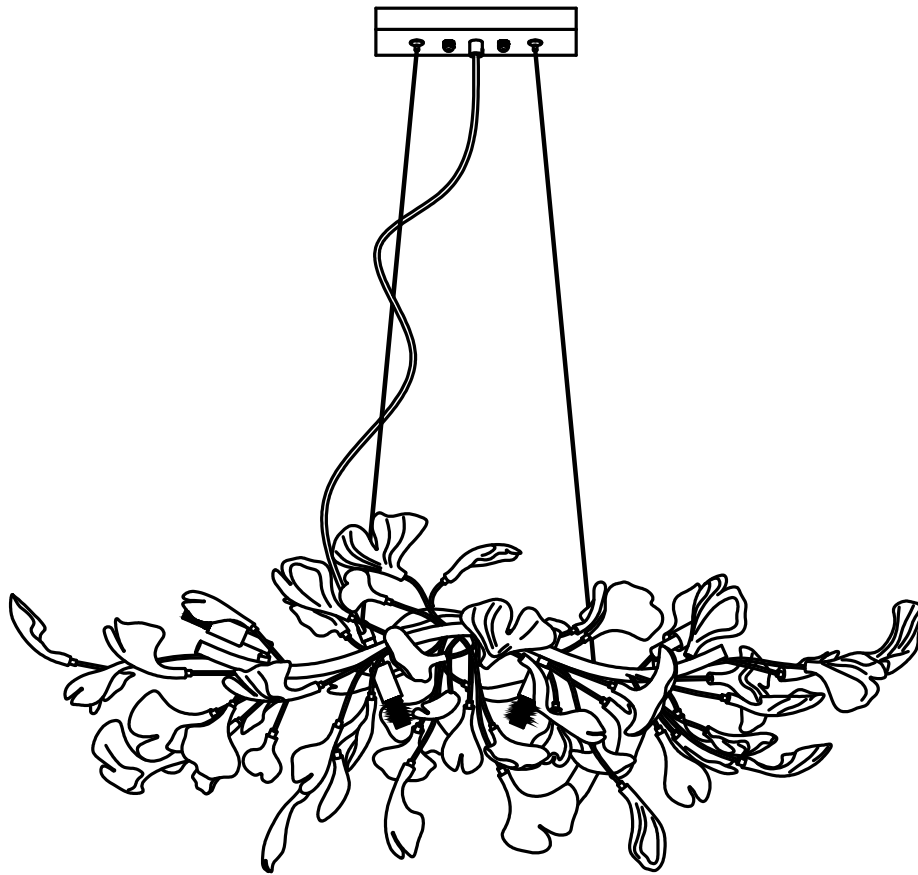

SPECIFICATION SHEET

H 35cm / 13.8"

L 80cm / 31.5"

SPECIFICATION DETAILS

*For custom options, consult factory for details

Fixture Dimensions	L 31.5" x H 13.8"
Light source	E14
Wattage	Max 15W
Voltage	AC 110-240V
Color Temperature	Based on the purchase of light bulbs
CRI(Ra)	80CRI
Mounting	Ceiling
Driver Required	NO
Optional Color Temps	Buy bulbs as needed
LED Rated Life	Based on bulb life (we do not supply bulbs)
Dimming	Dimming is not supported
Finishes	Gold
Glass Details	White
Material	Hardware, Ceramics
Wire Length	59"
Wire Type	Black Coaxial Wire

SPECIFICATION SHEET

H 40cm / 15.7"

L 100cm / 39.4"

SPECIFICATION DETAILS

*For custom options, consult factory for details

Fixture Dimensions	L 39.4" x H 15.7"
Light source	E14
Wattage	Max 15W
Voltage	AC 110-240V
Color Temperature	Based on the purchase of light bulbs
CRI(Ra)	80CRI
Mounting	Ceiling
Driver Required	NO
Optional Color Temps	Buy bulbs as needed
LED Rated Life	Based on bulb life (we do not supply bulbs)
Dimming	Dimming is not supported
Finishes	Gold
Glass Details	White
Material	Hardware, Ceramics
Wire Length	59"
Wire Type	Black Coaxial Wire

SPECIFICATION SHEET

H 40cm / 15.7"

L 120cm / 47.2"

SPECIFICATION DETAILS

*For custom options, consult factory for details

Fixture Dimensions	L 47.2" x H 15.7"
Light source	E14
Wattage	Max 15W
Voltage	AC 110-240V
Color Temperature	Based on the purchase of light bulbs
CRI(Ra)	80CRI
Mounting	Ceiling
Driver Required	NO
Optional Color Temps	Buy bulbs as needed
LED Rated Life	Based on bulb life (we do not supply bulbs)
Dimming	Dimming is not supported
Finishes	Gold
Glass Details	White
Material	Hardware, Ceramics
Wire Length	59"
Wire Type	Black Coaxial Wire