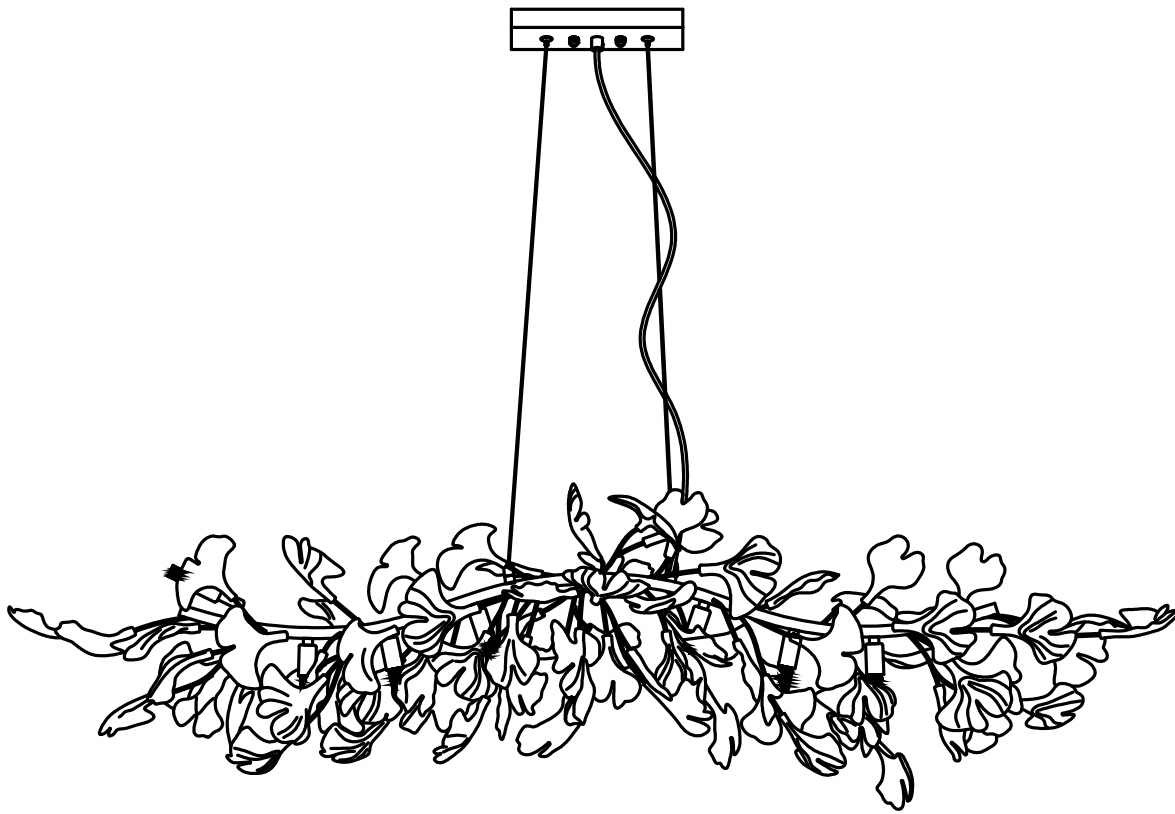

SPECIFICATION SHEET

H 40cm / 15.7"

L 100cm / 39.4"

SPECIFICATION DETAILS

*For custom options, consult factory for details

Fixture Dimensions	L 39.4" x H 15.7"
Light source	E14
Wattage	Max 15W
Voltage	AC 110-240V
Color Temperature	Based on the purchase of light bulbs
CRI(Ra)	80CRI
Mounting	Ceiling
Driver Required	NO
Optional Color Temps	Buy bulbs as needed
LED Rated Life	Based on bulb life (we do not supply bulbs)
Dimming	Dimming is not supported
Finishes	Gold
Glass Details	White
Material	Hardware, Ceramics
Wire Length	59"
Wire Type	Black Coaxial Wire

SPECIFICATION SHEET

H 40cm / 15.7"

L 120cm / 47.2"

SPECIFICATION DETAILS

*For custom options, consult factory for details

Fixture Dimensions	L 47.2" x H 15.7"
Light source	E14
Wattage	Max 15W
Voltage	AC 110-240V
Color Temperature	Based on the purchase of light bulbs
CRI(Ra)	80CRI
Mounting	Ceiling
Driver Required	NO
Optional Color Temps	Buy bulbs as needed
LED Rated Life	Based on bulb life (we do not supply bulbs)
Dimming	Dimming is not supported
Finishes	Gold
Glass Details	White
Material	Hardware, Ceramics
Wire Length	59"
Wire Type	Black Coaxial Wire

SPECIFICATION SHEET

H 45cm / 17.7"

L 150cm / 59.1"

SPECIFICATION DETAILS

*For custom options, consult factory for details

Fixture Dimensions	L 59.1" x H 17.7"
Light source	E14
Wattage	Max 15W
Voltage	AC 110-240V
Color Temperature	Based on the purchase of light bulbs
CRI(Ra)	80CRI
Mounting	Ceiling
Driver Required	NO
Optional Color Temps	Buy bulbs as needed
LED Rated Life	Based on bulb life (we do not supply bulbs)
Dimming	Dimming is not supported
Finishes	Gold
Glass Details	White
Material	Hardware, Ceramics
Wire Length	59"
Wire Type	Black Coaxial Wire