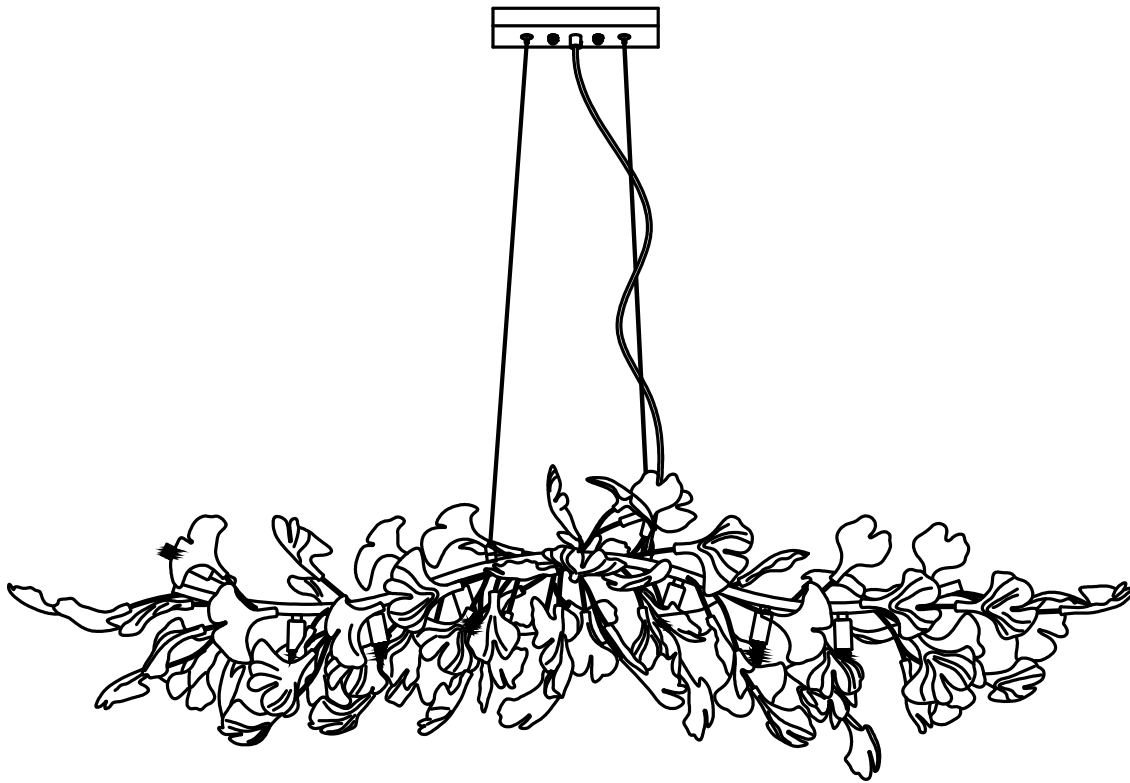

SPECIFICATION SHEET

H 35cm / 13.8"

L 80cm / 31.5"

SPECIFICATION DETAILS

*For custom options, consult factory for details

Fixture Dimensions	L 31.5" x H 13.8"
Light source	E14
Wattage	Max 15W
Voltage	AC 110-240V
Color Temperature	Based on the purchase of light bulbs
CRI(Ra)	80CRI
Mounting	Ceiling
Driver Required	NO
Optional Color Temps	Buy bulbs as needed
LED Rated Life	Based on bulb life (we do not supply bulbs)
Dimming	Dimming is not supported
Finishes	Gold
Glass Details	White
Material	Hardware, Ceramics
Wire Length	59"
Wire Type	Black Coaxial Wire

SPECIFICATION SHEET

H 40cm / 15.7"

L 100cm / 39.4"

SPECIFICATION DETAILS

*For custom options, consult factory for details

Fixture Dimensions	L 39.4" x H 15.7"
Light source	E14
Wattage	Max 15W
Voltage	AC 110-240V
Color Temperature	Based on the purchase of light bulbs
CRI(Ra)	80CRI
Mounting	Ceiling
Driver Required	NO
Optional Color Temps	Buy bulbs as needed
LED Rated Life	Based on bulb life (we do not supply bulbs)
Dimming	Dimming is not supported
Finishes	Gold
Glass Details	White
Material	Hardware, Ceramics
Wire Length	59"
Wire Type	Black Coaxial Wire

SPECIFICATION SHEET

H 40cm / 15.7"

L 120cm / 47.2"

SPECIFICATION DETAILS

*For custom options, consult factory for details

Fixture Dimensions	L 47.2" x H 15.7"
Light source	E14
Wattage	Max 15W
Voltage	AC 110-240V
Color Temperature	Based on the purchase of light bulbs
CRI(Ra)	80CRI
Mounting	Ceiling
Driver Required	NO
Optional Color Temps	Buy bulbs as needed
LED Rated Life	Based on bulb life (we do not supply bulbs)
Dimming	Dimming is not supported
Finishes	Gold
Glass Details	White
Material	Hardware, Ceramics
Wire Length	59"
Wire Type	Black Coaxial Wire