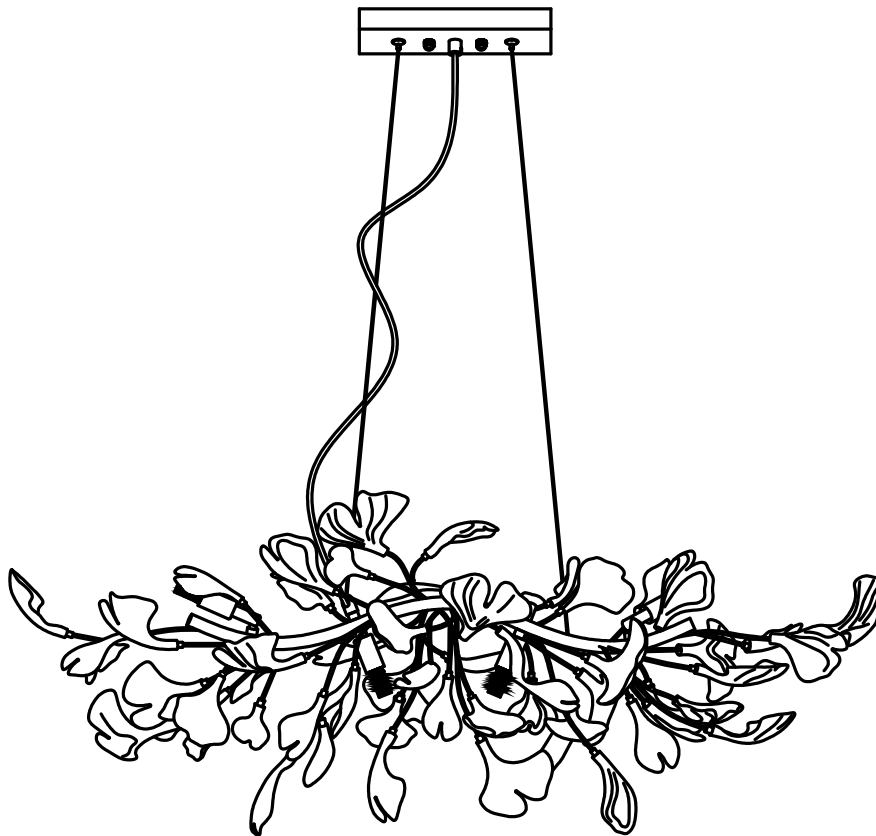

SPECIFICATION SHEET

H 35cm / 13.8"

L 80cm / 31.5"

SPECIFICATION DETAILS

*For custom options, consult factory for details

Fixture Dimensions	L 31.5" x H 13.8"
Light source	E14
Wattage	Max 15W
Voltage	AC 110-240V
Color Temperature	Based on the purchase of light bulbs
CRI(Ra)	80CRI
Mounting	Ceiling
Driver Required	NO
Optional Color Temps	Buy bulbs as needed
LED Rated Life	Based on bulb life (we do not supply bulbs)
Dimming	Dimming is not supported
Finishes	Gold
Glass Details	White
Material	Hardware, Ceramics
Wire Length	59"
Wire Type	Black Coaxial Wire

SPECIFICATION SHEET

H 40cm / 15.7"

L 100cm / 39.4"

SPECIFICATION DETAILS

*For custom options, consult factory for details

Fixture Dimensions	L 39.4" x H 15.7"
Light source	E14
Wattage	Max 15W
Voltage	AC 110-240V
Color Temperature	Based on the purchase of light bulbs
CRI(Ra)	80CRI
Mounting	Ceiling
Driver Required	NO
Optional Color Temps	Buy bulbs as needed
LED Rated Life	Based on bulb life (we do not supply bulbs)
Dimming	Dimming is not supported
Finishes	Gold
Glass Details	White
Material	Hardware, Ceramics
Wire Length	59"
Wire Type	Black Coaxial Wire

SPECIFICATION SHEET

H 40cm / 15.7"

L 120cm / 47.2"

SPECIFICATION DETAILS

*For custom options, consult factory for details

Fixture Dimensions	L 47.2" x H 15.7"
Light source	E14
Wattage	Max 15W
Voltage	AC 110-240V
Color Temperature	Based on the purchase of light bulbs
CRI(Ra)	80CRI
Mounting	Ceiling
Driver Required	NO
Optional Color Temps	Buy bulbs as needed
LED Rated Life	Based on bulb life (we do not supply bulbs)
Dimming	Dimming is not supported
Finishes	Gold
Glass Details	White
Material	Hardware, Ceramics
Wire Length	59"
Wire Type	Black Coaxial Wire