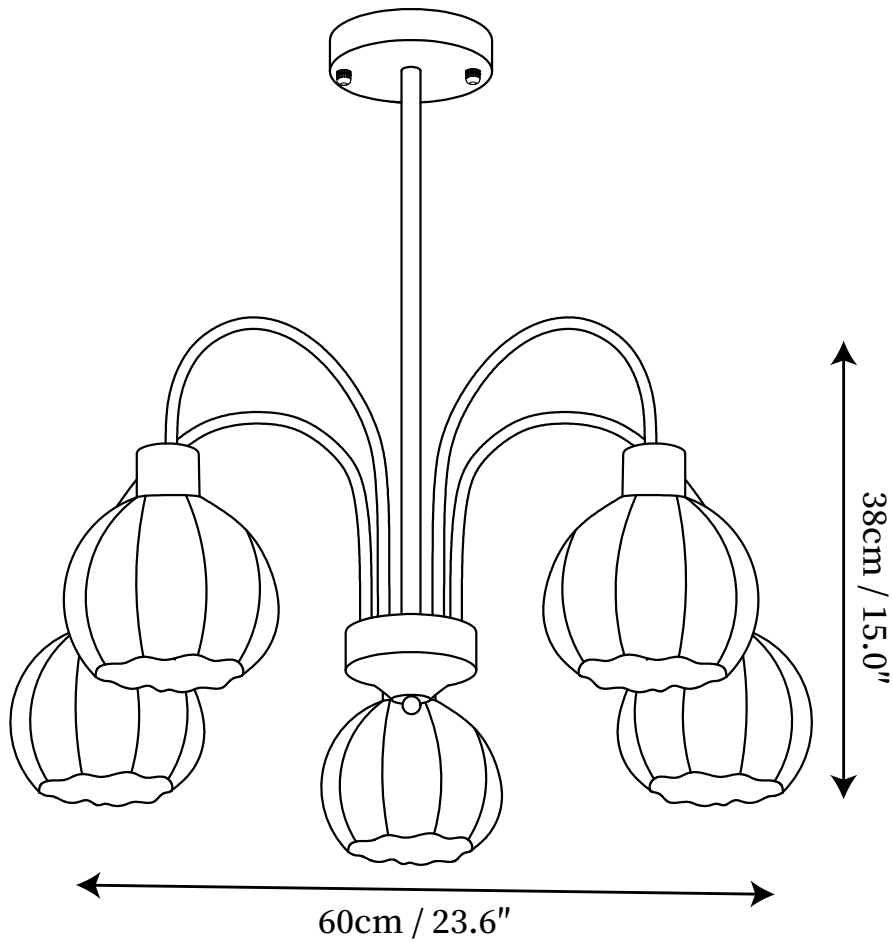

SPECIFICATION SHEET

SPECIFICATION DETAILS

*For custom options, consult factory for details

Fixture Dimensions	D 19.7" x H 15.0"
Light source	E27
Wattage	Max 40W
Voltage	AC 110-240V
Color Temperature	Based on the purchase of light bulbs
CRI(Ra)	80CRI
Mounting	Ceiling
Driver Required	NO
Optional Color Temps	Buy bulbs as needed
LED Rated Life	Based on bulb life (we do not supply bulbs)
Dimming	Dimming is not supported
Finishes	Gold
Glass Details	White
Material	Metal, Glass
Rod Length	Rod lengths range between 50cm - 100cm
Rod Type	gold / Rod

SPECIFICATION SHEET

SPECIFICATION DETAILS

*For custom options, consult factory for details

Fixture Dimensions	D 23.6" x H 15.0"
Light source	E27
Wattage	Max 40W
Voltage	AC 110-240V
Color Temperature	Based on the purchase of light bulbs
CRI(Ra)	80CRI
Mounting	Ceiling
Driver Required	NO
Optional Color Temps	Buy bulbs as needed
LED Rated Life	Based on bulb life (we do not supply bulbs)
Dimming	Dimming is not supported
Finishes	Gold
Glass Details	White
Material	Metal, Glass
Rod Length	Rod lengths range between 50cm - 100cm
Rod Type	gold / Rod