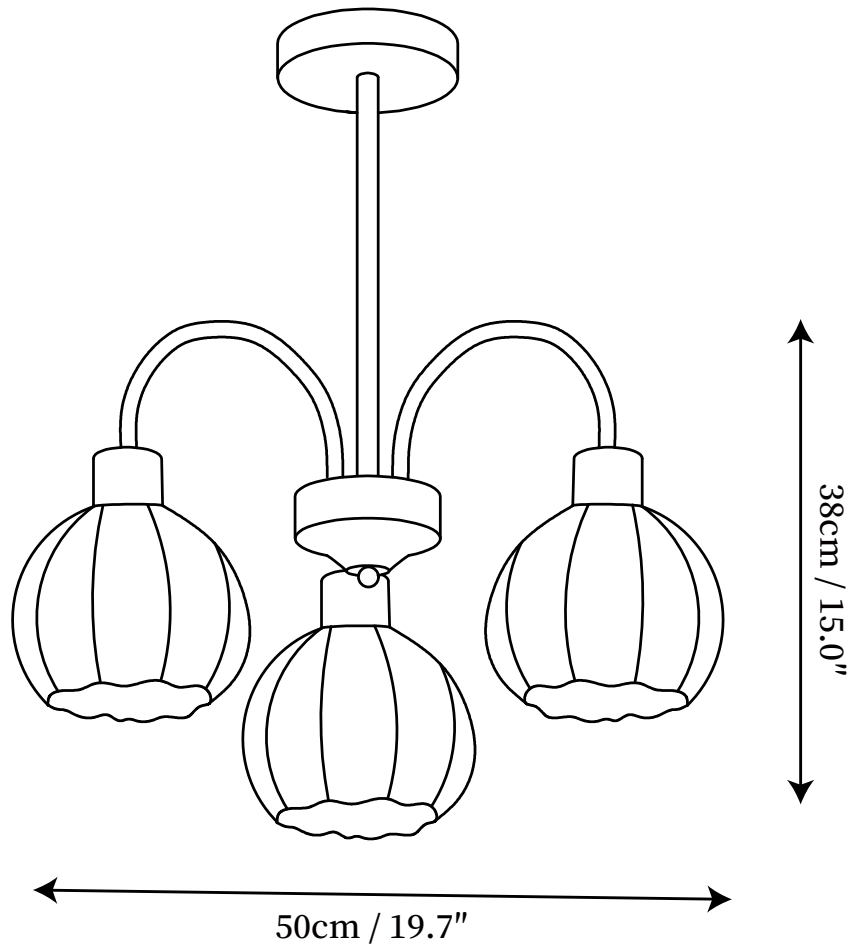

SPECIFICATION SHEET

SPECIFICATION DETAILS

*For custom options, consult factory for details

Fixture Dimensions	D 19.7" x H 15.0"
Light source	E27
Wattage	Max 40W
Voltage	AC 110-240V
Color Temperature	Based on the purchase of light bulbs
CRI(Ra)	80CRI
Mounting	Ceiling
Driver Required	NO
Optional Color Temps	Buy bulbs as needed
LED Rated Life	Based on bulb life (we do not supply bulbs)
Dimming	Dimming is not supported
Finishes	Gold
Glass Details	White
Material	Metal, Glass
Rod Length	Rod lengths range between 50cm - 100cm
Rod Type	gold / Rod

SPECIFICATION SHEET

SPECIFICATION DETAILS

*For custom options, consult factory for details

Fixture Dimensions	D 23.6" x H 15.0"
Light source	E27
Wattage	Max 40W
Voltage	AC 110-240V
Color Temperature	Based on the purchase of light bulbs
CRI(Ra)	80CRI
Mounting	Ceiling
Driver Required	NO
Optional Color Temps	Buy bulbs as needed
LED Rated Life	Based on bulb life (we do not supply bulbs)
Dimming	Dimming is not supported
Finishes	Gold
Glass Details	White
Material	Metal, Glass
Rod Length	Rod lengths range between 50cm - 100cm
Rod Type	gold / Rod