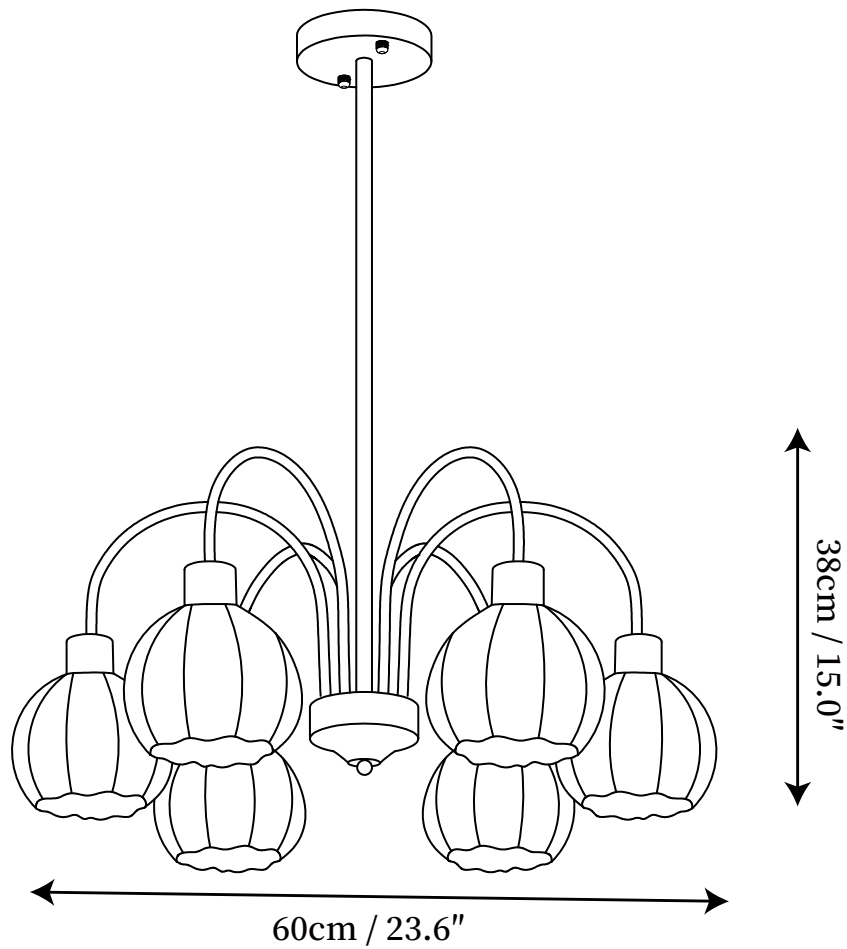

SPECIFICATION SHEET

SPECIFICATION DETAILS

*For custom options, consult factory for details

Fixture Dimensions	D 19.7" x H 15.0"
Light source	E27
Wattage	Max 40W
Voltage	AC 110-240V
Color Temperature	Based on the purchase of light bulbs
CRI(Ra)	80CRI
Mounting	Ceiling
Driver Required	NO
Optional Color Temps	Buy bulbs as needed
LED Rated Life	Based on bulb life (we do not supply bulbs)
Dimming	Dimming is not supported
Finishes	Gold
Glass Details	White
Material	Metal, Glass
Rod Length	Rod lengths range between 50cm - 100cm
Rod Type	gold / Rod

SPECIFICATION SHEET

SPECIFICATION DETAILS

*For custom options, consult factory for details

Fixture Dimensions	D 23.6" x H 15.0"
Light source	E27
Wattage	Max 40W
Voltage	AC 110-240V
Color Temperature	Based on the purchase of light bulbs
CRI(Ra)	80CRI
Mounting	Ceiling
Driver Required	NO
Optional Color Temps	Buy bulbs as needed
LED Rated Life	Based on bulb life (we do not supply bulbs)
Dimming	Dimming is not supported
Finishes	Gold
Glass Details	White
Material	Metal, Glass
Rod Length	Rod lengths range between 50cm - 100cm
Rod Type	gold / Rod