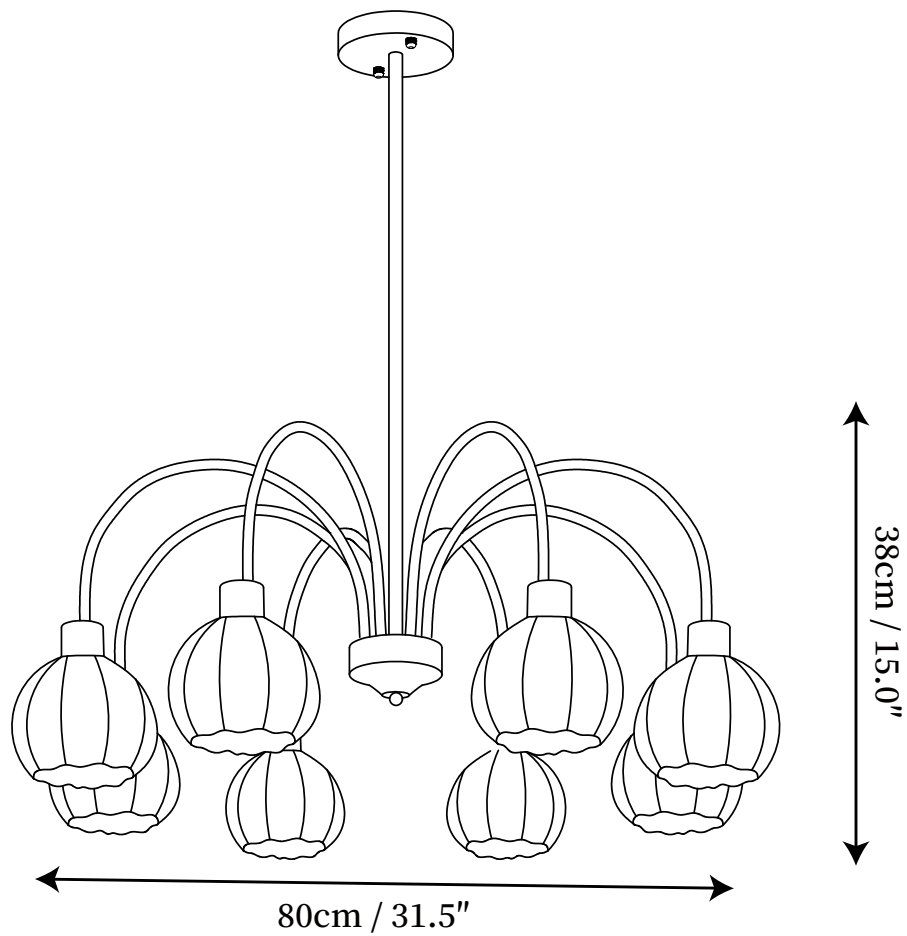

SPECIFICATION SHEET

SPECIFICATION DETAILS

*For custom options, consult factory for details

Fixture Dimensions	D 23.6" x H 15.0"
Light source	E27
Wattage	Max 40W
Voltage	AC 110-240V
Color Temperature	Based on the purchase of light bulbs
CRI(Ra)	80CRI
Mounting	Ceiling
Driver Required	NO
Optional Color Temps	Buy bulbs as needed
LED Rated Life	Based on bulb life (we do not supply bulbs)
Dimming	Dimming is not supported
Finishes	Gold
Glass Details	White
Material	Metal, Glass
Rod Length	Rod lengths range between 50cm - 100cm
Rod Type	gold / Rod

SPECIFICATION SHEET

SPECIFICATION DETAILS

*For custom options, consult factory for details

Fixture Dimensions	D 31.5" x H 15.0"
Light source	E27
Wattage	Max 40W
Voltage	AC 110-240V
Color Temperature	Based on the purchase of light bulbs
CRI(Ra)	80CRI
Mounting	Ceiling
Driver Required	NO
Optional Color Temps	Buy bulbs as needed
LED Rated Life	Based on bulb life (we do not supply bulbs)
Dimming	Dimming is not supported
Finishes	Gold
Glass Details	White
Material	Metal, Glass
Rod Length	Rod lengths range between 50cm - 100cm
Rod Type	gold / Rod