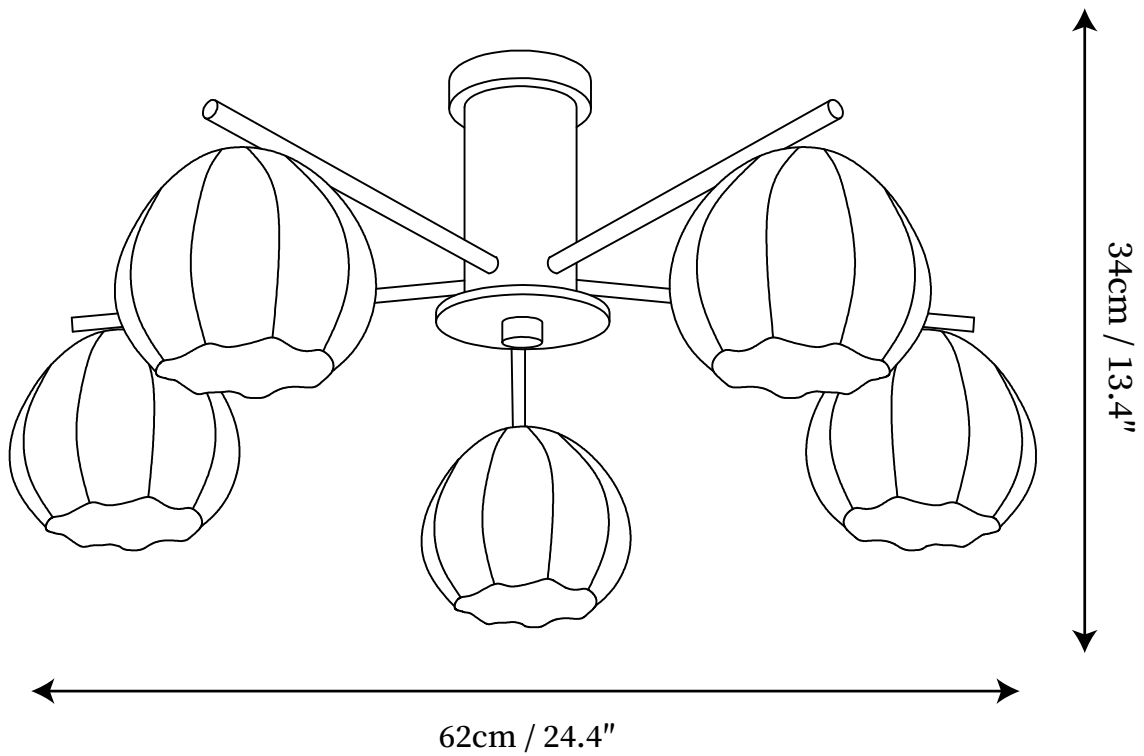

SPECIFICATION SHEET

SPECIFICATION DETAILS

*For custom options, consult factory for details

Fixture Dimensions	D 24.4" x H 13.4"
Light source	E14
Wattage	Max 12W
Voltage	AC 110-240V
Color Temperature	Based on the purchase of light bulbs
CRI(Ra)	80CRI
Mounting	Ceiling
Driver Required	NO
Optional Color Temps	Buy bulbs as needed
LED Rated Life	Based on bulb life (we do not supply bulbs)
Dimming	Dimming is not supported
Finishes	Wood color, Chrome
Glass Details	White
Material	Metal, Glass
Wire Length	NO
Wire Type	NO

SPECIFICATION SHEET

SPECIFICATION DETAILS

*For custom options, consult factory for details

Fixture Dimensions	D 28.3" x H 13.4"
Light source	E14
Wattage	Max 12W
Voltage	AC 110-240V
Color Temperature	Based on the purchase of light bulbs
CRI(Ra)	80CRI
Mounting	Ceiling
Driver Required	NO
Optional Color Temps	Buy bulbs as needed
LED Rated Life	Based on bulb life (we do not supply bulbs)
Dimming	Dimming is not supported
Finishes	Wood color, Chrome
Glass Details	White
Material	Metal, Glass
Wire Length	NO
Wire Type	NO