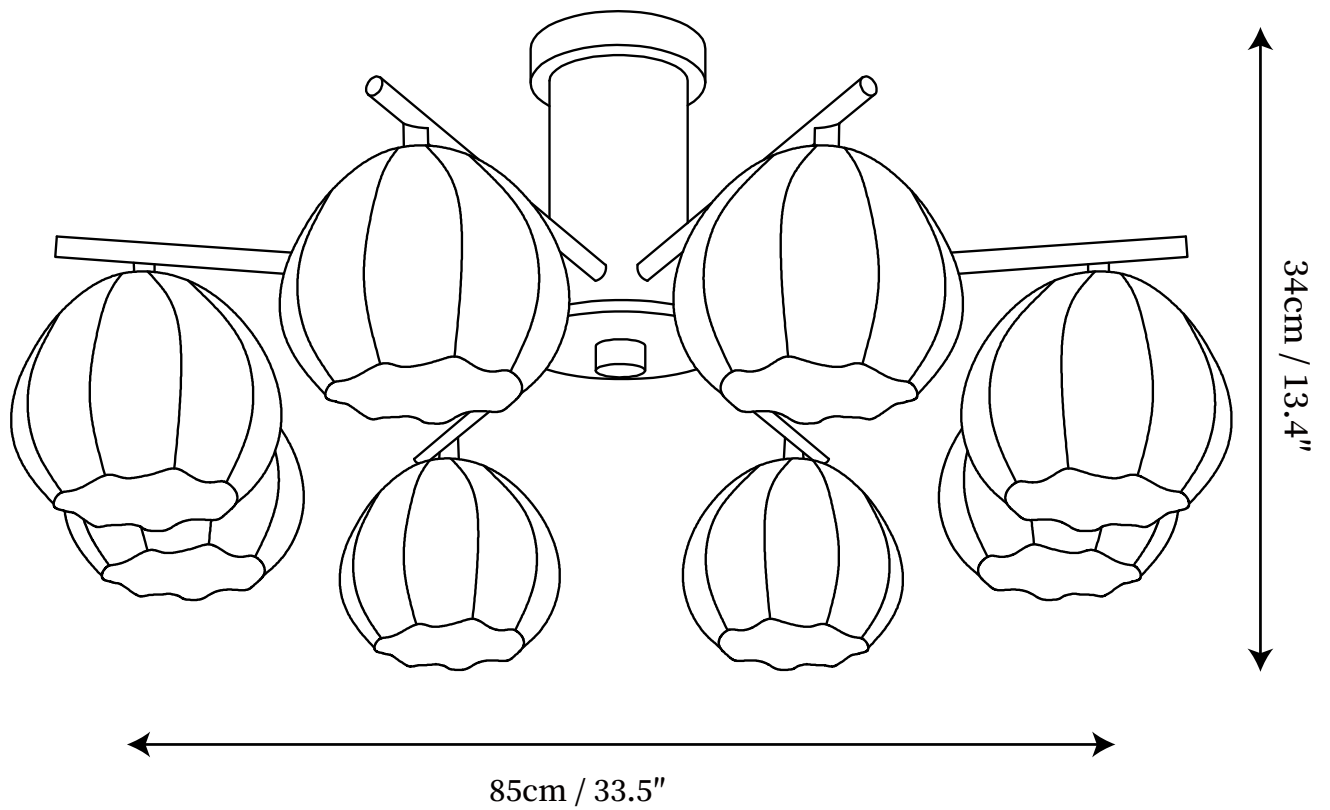

SPECIFICATION SHEET

SPECIFICATION DETAILS

*For custom options, consult factory for details

Fixture Dimensions	D 33.5" x H 13.4"
Light source	E14
Wattage	Max 12W
Voltage	AC 110-240V
Color Temperature	Based on the purchase of light bulbs
CRI(Ra)	80CRI
Mounting	Ceiling
Driver Required	NO
Optional Color Temps	Buy bulbs as needed
LED Rated Life	Based on bulb life (we do not supply bulbs)
Dimming	Dimming is not supported
Finishes	Wood color, Chrome
Glass Details	White
Material	Metal, Glass
Wire Length	NO
Wire Type	NO