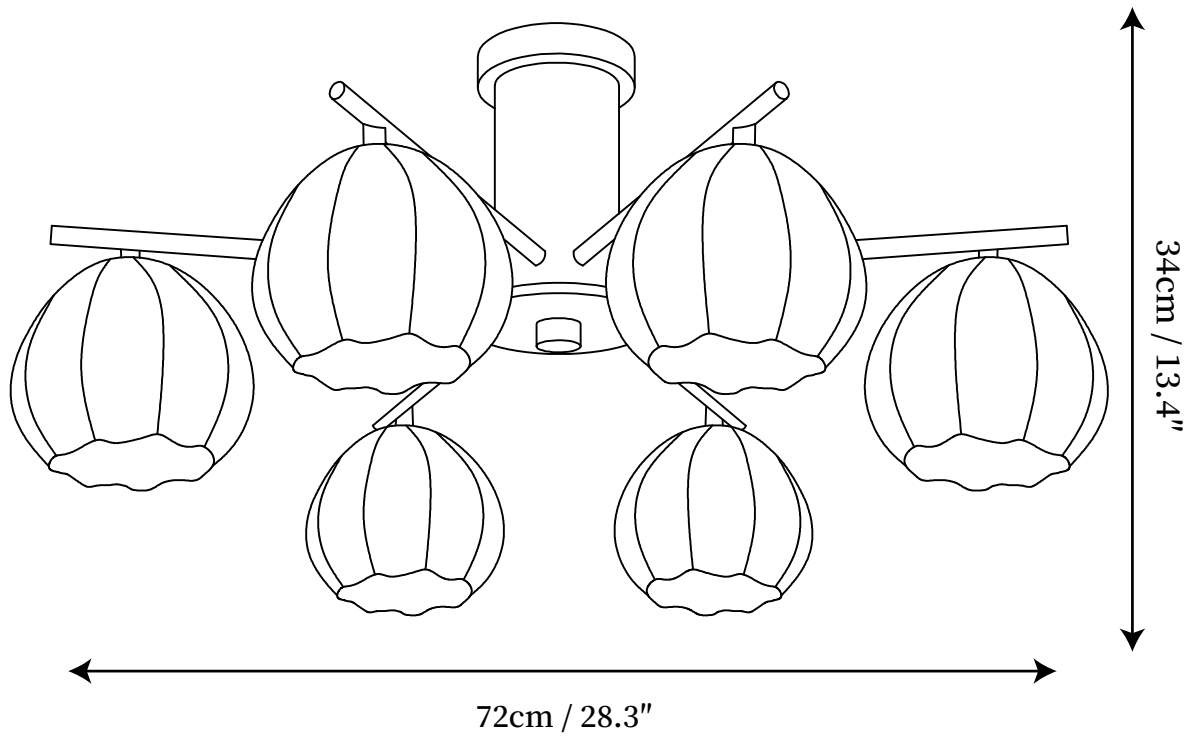

SPECIFICATION SHEET

SPECIFICATION DETAILS

*For custom options, consult factory for details

Fixture Dimensions	D 24.4" x H 13.4"
Light source	E14
Wattage	Max 12W
Voltage	AC 110-240V
Color Temperature	Based on the purchase of light bulbs
CRI(Ra)	80CRI
Mounting	Ceiling
Driver Required	NO
Optional Color Temps	Buy bulbs as needed
LED Rated Life	Based on bulb life (we do not supply bulbs)
Dimming	Dimming is not supported
Finishes	Wood color, Chrome
Glass Details	White
Material	Metal, Glass
Wire Length	NO
Wire Type	NO

SPECIFICATION SHEET

SPECIFICATION DETAILS

*For custom options, consult factory for details

Fixture Dimensions	D 28.3" x H 13.4"
Light source	E14
Wattage	Max 12W
Voltage	AC 110-240V
Color Temperature	Based on the purchase of light bulbs
CRI(Ra)	80CRI
Mounting	Ceiling
Driver Required	NO
Optional Color Temps	Buy bulbs as needed
LED Rated Life	Based on bulb life (we do not supply bulbs)
Dimming	Dimming is not supported
Finishes	Wood color, Chrome
Glass Details	White
Material	Metal, Glass
Wire Length	NO
Wire Type	NO