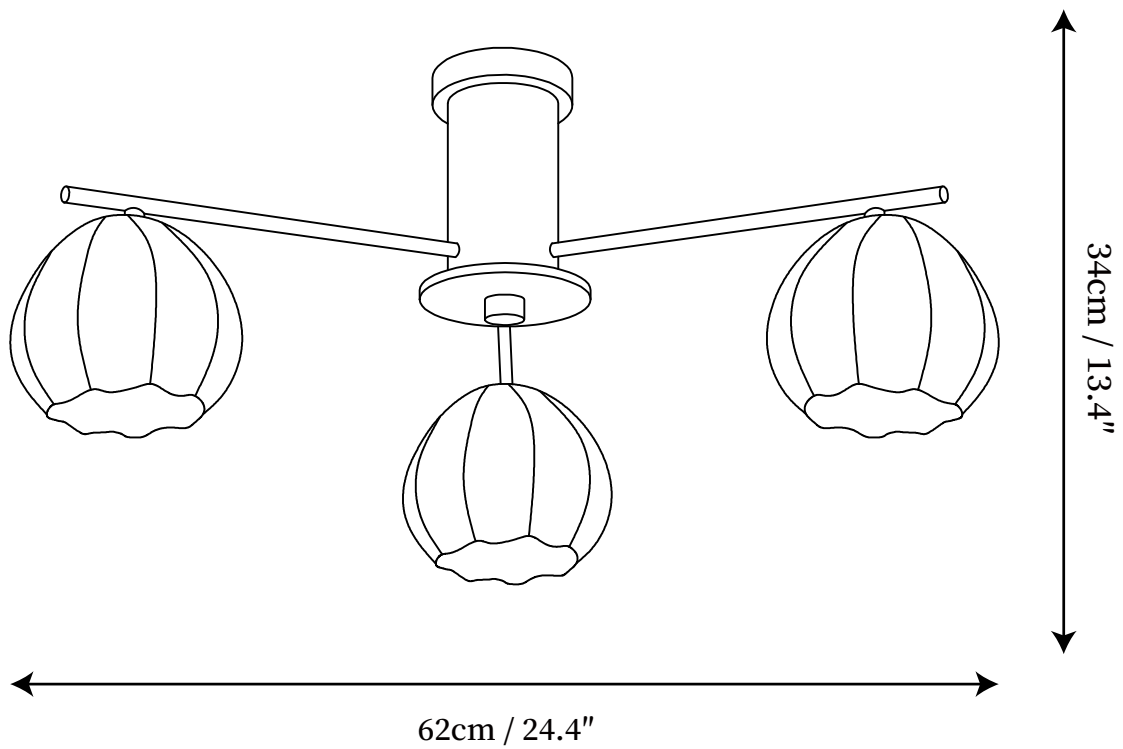

SPECIFICATION SHEET

SPECIFICATION DETAILS

*For custom options, consult factory for details

Fixture Dimensions	D 24.4" x H 13.4"
Light source	E14
Wattage	Max 12W
Voltage	AC 110-240V
Color Temperature	Based on the purchase of light bulbs
CRI(Ra)	80CRI
Mounting	Ceiling
Driver Required	NO
Optional Color Temps	Buy bulbs as needed
LED Rated Life	Based on bulb life (we do not supply bulbs)
Dimming	Dimming is not supported
Finishes	Wood color, Chrome
Glass Details	White
Material	Metal, Glass
Wire Length	NO
Wire Type	NO

SPECIFICATION SHEET

SPECIFICATION DETAILS

*For custom options, consult factory for details

Fixture Dimensions	D 28.3" x H 13.4"
Light source	E14
Wattage	Max 12W
Voltage	AC 110-240V
Color Temperature	Based on the purchase of light bulbs
CRI(Ra)	80CRI
Mounting	Ceiling
Driver Required	NO
Optional Color Temps	Buy bulbs as needed
LED Rated Life	Based on bulb life (we do not supply bulbs)
Dimming	Dimming is not supported
Finishes	Wood color, Chrome
Glass Details	White
Material	Metal, Glass
Wire Length	NO
Wire Type	NO