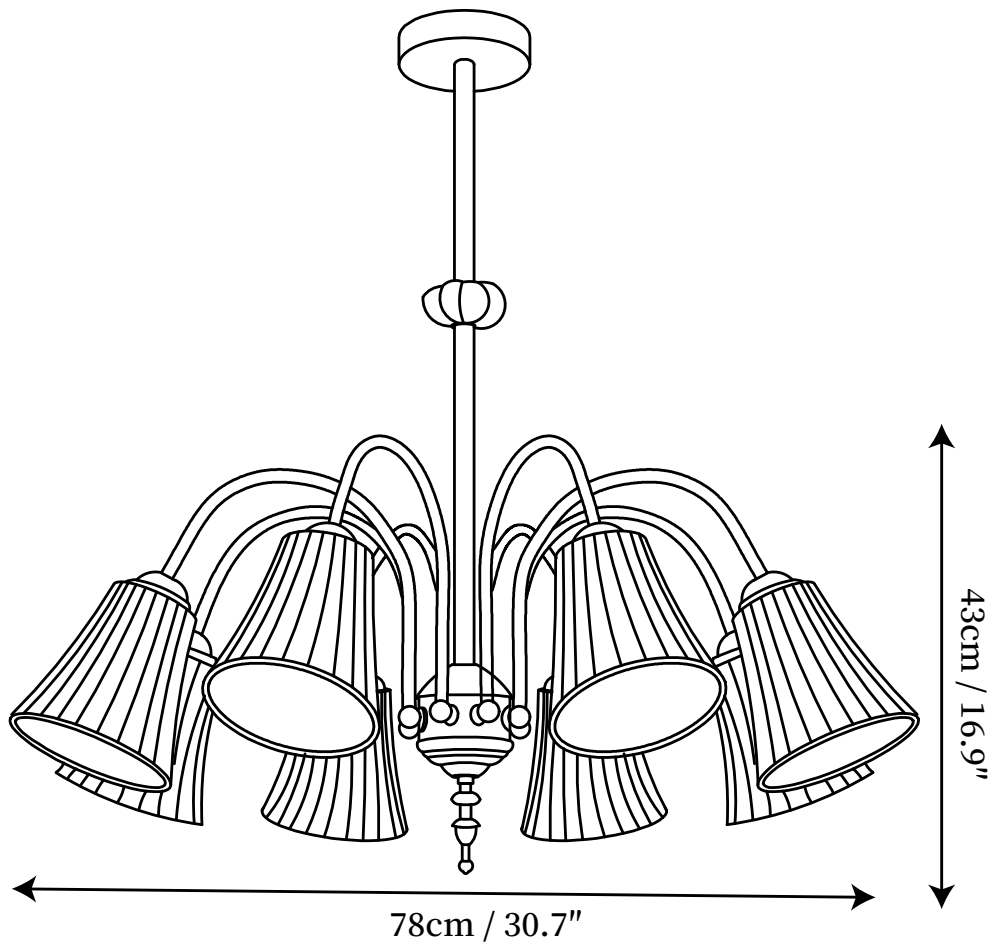

SPECIFICATION SHEET

SPECIFICATION DETAILS

*For custom options, consult factory for details

Fixture Dimensions	D 23.6" x H 16.9"
Light source	E27
Wattage	Max 40W
Voltage	AC 110-240V
Color Temperature	Based on the purchase of light bulbs
CRI(Ra)	80CRI
Mounting	Ceiling
Driver Required	NO
Optional Color Temps	Buy bulbs as needed
LED Rated Life	Based on bulb life (we do not supply bulbs)
Dimming	Dimming is not supported
Finishes	Gold
Glass Details	White
Material	Metal, Ceramic
Rod Length	Rod lengths range between 50cm - 100cm
Rod Type	Gold / Rod

SPECIFICATION SHEET

SPECIFICATION DETAILS

*For custom options, consult factory for details

Fixture Dimensions	D 30.7" x H 16.9"
Light source	E27
Wattage	Max 40W
Voltage	AC 110-240V
Color Temperature	Based on the purchase of light bulbs
CRI(Ra)	80CRI
Mounting	Ceiling
Driver Required	NO
Optional Color Temps	Buy bulbs as needed
LED Rated Life	Based on bulb life (we do not supply bulbs)
Dimming	Dimming is not supported
Finishes	Gold
Glass Details	White
Material	Metal, Ceramic
Rod Length	Rod lengths range between 50cm - 100cm
Rod Type	Gold / Rod