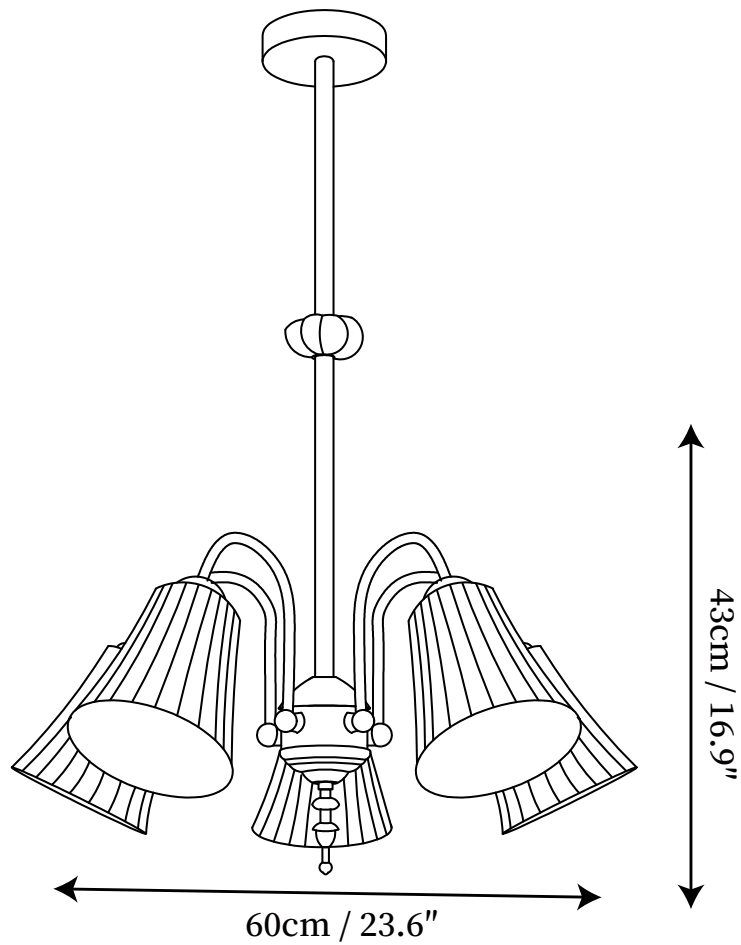

SPECIFICATION SHEET

SPECIFICATION DETAILS

*For custom options, consult factory for details

Fixture Dimensions	D 23.6" x H 16.9"
Light source	E27
Wattage	Max 40W
Voltage	AC 110-240V
Color Temperature	Based on the purchase of light bulbs
CRI(Ra)	80CRI
Mounting	Ceiling
Driver Required	NO
Optional Color Temps	Buy bulbs as needed
LED Rated Life	Based on bulb life (we do not supply bulbs)
Dimming	Dimming is not supported
Finishes	Gold
Glass Details	White
Material	Metal, Ceramic
Rod Length	Rod lengths range between 50cm - 100cm
Rod Type	Gold / Rod

SPECIFICATION SHEET

SPECIFICATION DETAILS

*For custom options, consult factory for details

Fixture Dimensions	D 30.7" x H 16.9"
Light source	E27
Wattage	Max 40W
Voltage	AC 110-240V
Color Temperature	Based on the purchase of light bulbs
CRI(Ra)	80CRI
Mounting	Ceiling
Driver Required	NO
Optional Color Temps	Buy bulbs as needed
LED Rated Life	Based on bulb life (we do not supply bulbs)
Dimming	Dimming is not supported
Finishes	Gold
Glass Details	White
Material	Metal, Ceramic
Rod Length	Rod lengths range between 50cm - 100cm
Rod Type	Gold / Rod