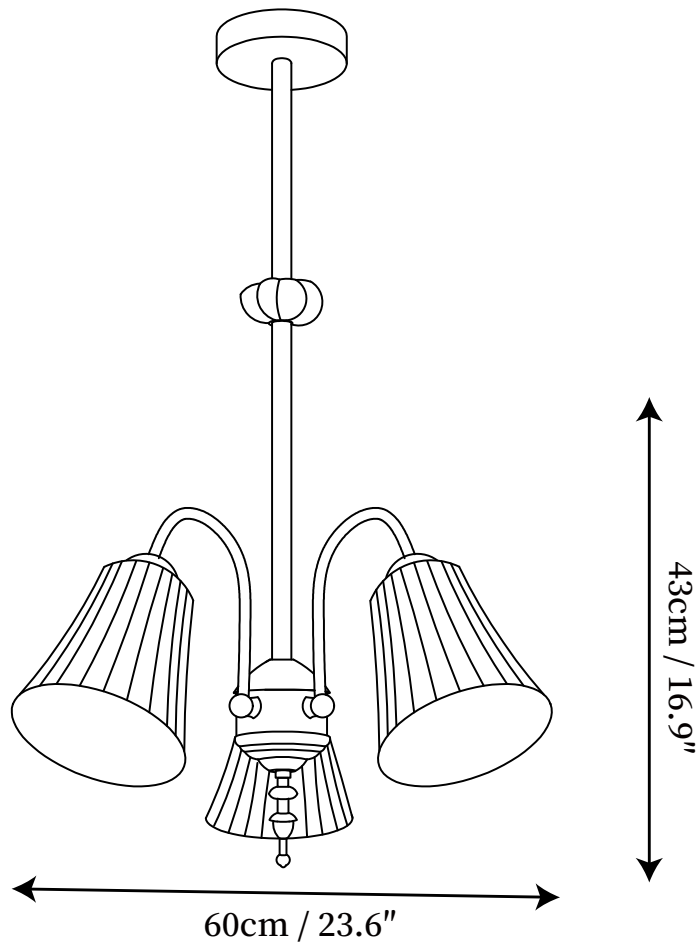

SPECIFICATION SHEET

SPECIFICATION DETAILS

*For custom options, consult factory for details

Fixture Dimensions	D 23.6" x H 16.9"
Light source	E27
Wattage	Max 40W
Voltage	AC 110-240V
Color Temperature	Based on the purchase of light bulbs
CRI(Ra)	80CRI
Mounting	Ceiling
Driver Required	NO
Optional Color Temps	Buy bulbs as needed
LED Rated Life	Based on bulb life (we do not supply bulbs)
Dimming	Dimming is not supported
Finishes	Gold
Glass Details	White
Material	Metal, Ceramic
Rod Length	Rod lengths range between 50cm - 100cm
Rod Type	Gold / Rod

SPECIFICATION SHEET

SPECIFICATION DETAILS

*For custom options, consult factory for details

Fixture Dimensions	D 30.7" x H 16.9"
Light source	E27
Wattage	Max 40W
Voltage	AC 110-240V
Color Temperature	Based on the purchase of light bulbs
CRI(Ra)	80CRI
Mounting	Ceiling
Driver Required	NO
Optional Color Temps	Buy bulbs as needed
LED Rated Life	Based on bulb life (we do not supply bulbs)
Dimming	Dimming is not supported
Finishes	Gold
Glass Details	White
Material	Metal, Ceramic
Rod Length	Rod lengths range between 50cm - 100cm
Rod Type	Gold / Rod