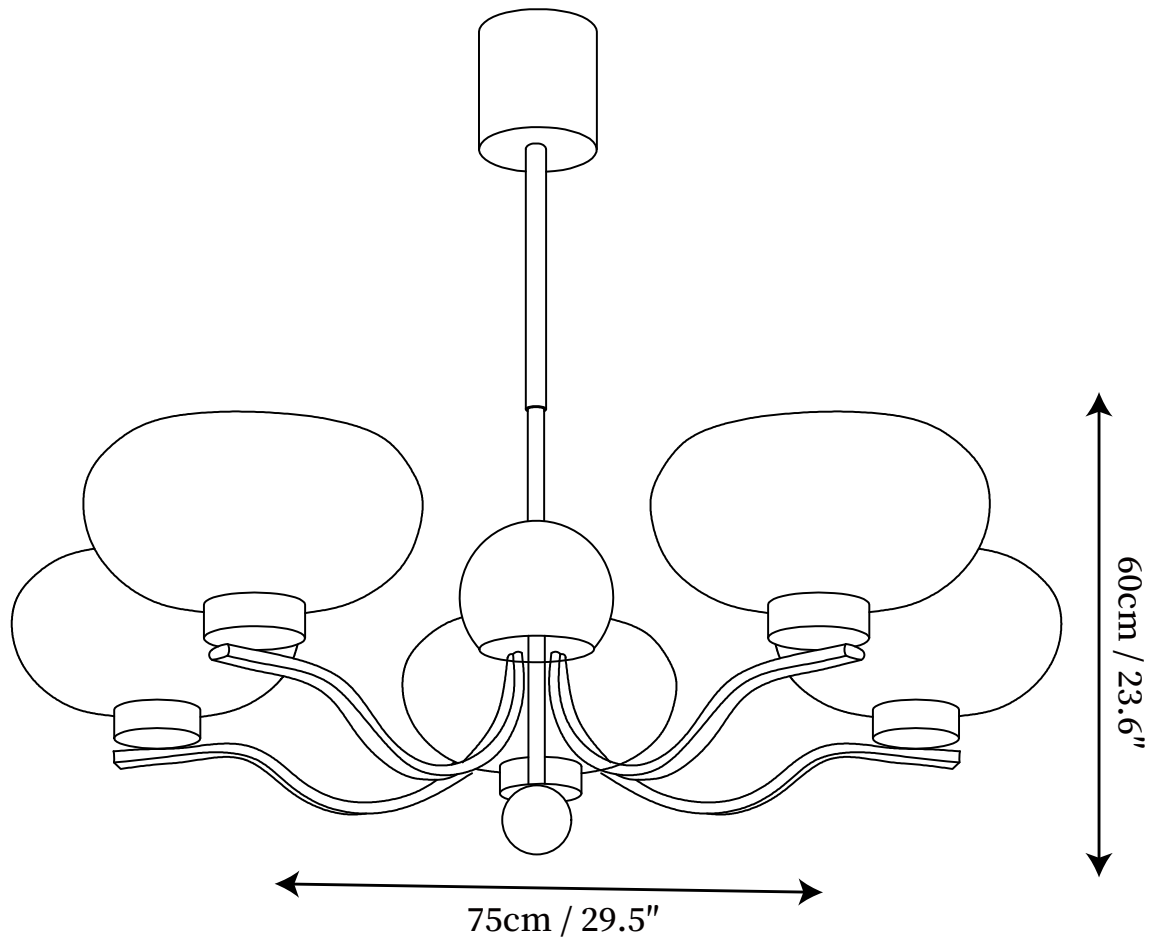

## SPECIFICATION DETAILS

\*For custom options, consult factory for details

<b>Fixture Dimensions</b>	D 29.5" x H 23.6"
<b>Light source</b>	E27
<b>Wattage</b>	Max 40W
<b>Voltage</b>	AC 110-240V
<b>Color Temperature</b>	Based on the purchase of light bulbs
<b>CRI(Ra)</b>	80CRI
<b>Mounting</b>	Ceiling
<b>Driver Required</b>	NO
<b>Optional Color Temps</b>	Buy bulbs as needed
<b>LED Rated Life</b>	Based on bulb life (we do not supply bulbs)
<b>Dimming</b>	Dimming is not supported
<b>Finishes</b>	Gold, Chrome
<b>Glass Details</b>	Milk white, Creamy yellow
<b>Material</b>	Metal, Glass
<b>Rod Length</b>	Rod lengths range between 50cm - 100cm
<b>Rod Type</b>	gold / Rod

## SPECIFICATION DETAILS

\*For custom options, consult factory for details

<b>Fixture Dimensions</b>	D 23.6" x H 23.6"
<b>Light source</b>	E27
<b>Wattage</b>	Max 40W
<b>Voltage</b>	AC 110-240V
<b>Color Temperature</b>	Based on the purchase of light bulbs
<b>CRI(Ra)</b>	80CRI
<b>Mounting</b>	Ceiling
<b>Driver Required</b>	NO
<b>Optional Color Temps</b>	Buy bulbs as needed
<b>LED Rated Life</b>	Based on bulb life (we do not supply bulbs)
<b>Dimming</b>	Dimming is not supported
<b>Finishes</b>	Gold, Chrome
<b>Glass Details</b>	Milk white, Creamy yellow
<b>Material</b>	Metal, Glass
<b>Rod Length</b>	Rod lengths range between 50cm - 100cm
<b>Rod Type</b>	gold / Rod