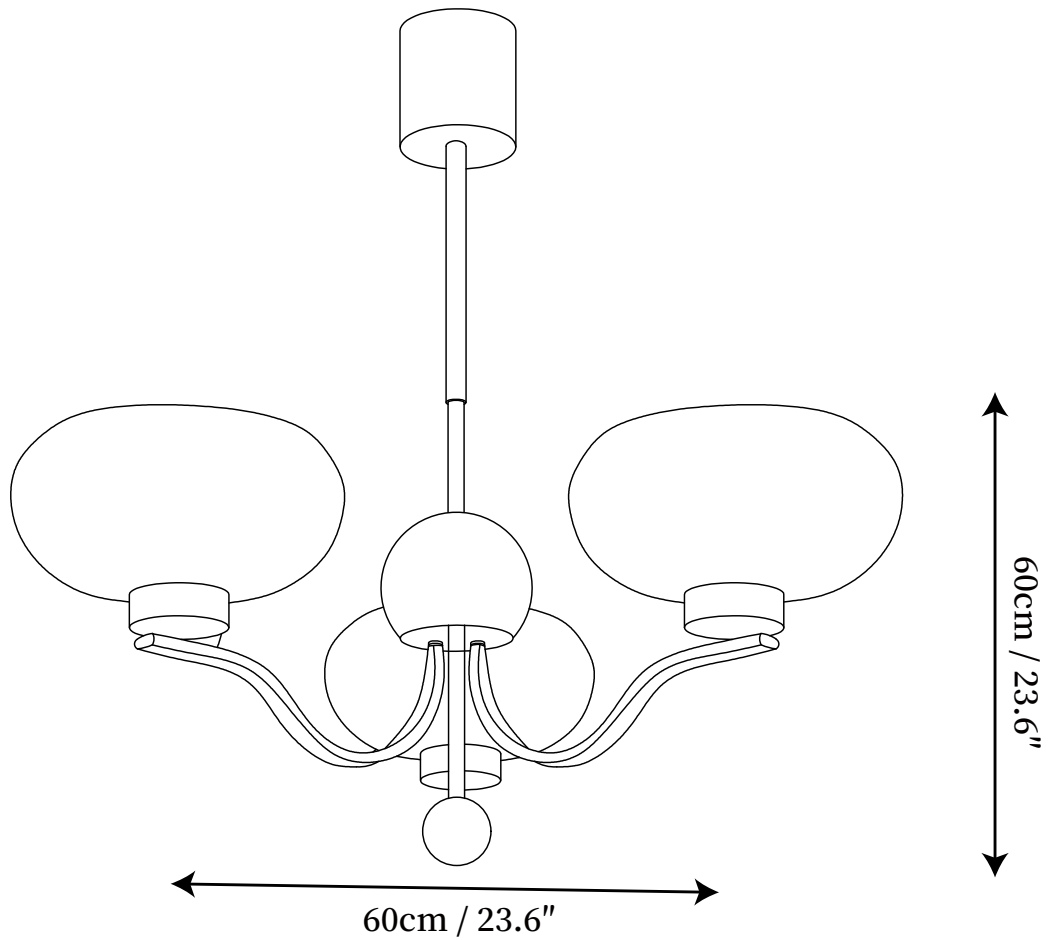

## SPECIFICATION DETAILS

\*For custom options, consult factory for details

<b>Fixture Dimensions</b>	D 29.5" x H 23.6"
<b>Light source</b>	E27
<b>Wattage</b>	Max 40W
<b>Voltage</b>	AC 110-240V
<b>Color Temperature</b>	Based on the purchase of light bulbs
<b>CRI(Ra)</b>	80CRI
<b>Mounting</b>	Ceiling
<b>Driver Required</b>	NO
<b>Optional Color Temps</b>	Buy bulbs as needed
<b>LED Rated Life</b>	Based on bulb life (we do not supply bulbs)
<b>Dimming</b>	Dimming is not supported
<b>Finishes</b>	Gold, Chrome
<b>Glass Details</b>	Milk white, Creamy yellow
<b>Material</b>	Metal, Glass
<b>Rod Length</b>	Rod lengths range between 50cm - 100cm
<b>Rod Type</b>	gold / Rod

## SPECIFICATION DETAILS

\*For custom options, consult factory for details

<b>Fixture Dimensions</b>	D 23.6" x H 23.6"
<b>Light source</b>	E27
<b>Wattage</b>	Max 40W
<b>Voltage</b>	AC 110-240V
<b>Color Temperature</b>	Based on the purchase of light bulbs
<b>CRI(Ra)</b>	80CRI
<b>Mounting</b>	Ceiling
<b>Driver Required</b>	NO
<b>Optional Color Temps</b>	Buy bulbs as needed
<b>LED Rated Life</b>	Based on bulb life (we do not supply bulbs)
<b>Dimming</b>	Dimming is not supported
<b>Finishes</b>	Gold, Chrome
<b>Glass Details</b>	Milk white, Creamy yellow
<b>Material</b>	Metal, Glass
<b>Rod Length</b>	Rod lengths range between 50cm - 100cm
<b>Rod Type</b>	gold / Rod