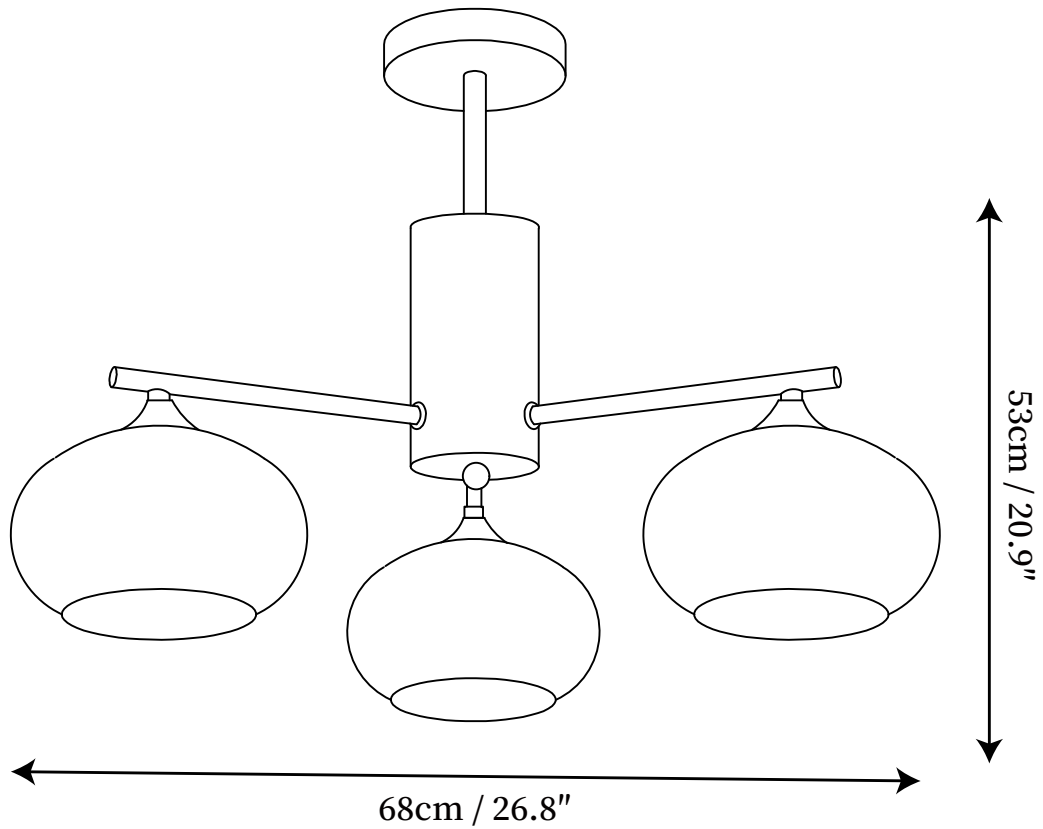

## SPECIFICATION DETAILS

\*For custom options, consult factory for details

	D 26.8" x H 20.9"
<b>Light source</b>	E27
<b>Wattage</b>	Max 40W
<b>Voltage</b>	AC 110-240V
<b>Color Temperature</b>	Based on the purchase of light bulbs
<b>CRI(Ra)</b>	80CRI
<b>Mounting</b>	Ceiling
<b>Driver Required</b>	NO
<b>Optional Color Temps</b>	Buy bulbs as needed
<b>LED Rated Life</b>	Based on bulb life (we do not supply bulbs)
<b>Dimming</b>	Dimming is not supported
<b>Finishes</b>	Wood color, Chrome
<b>Glass Details</b>	White, Creamy yellow
<b>Material</b>	Metal, Glass
<b>Rod Length</b>	Rod lengths range between 50cm - 100cm
<b>Rod Type</b>	gold / Rod

## SPECIFICATION DETAILS

\*For custom options, consult factory for details

	D 34.6" x H 20.9"
<b>Light source</b>	E27
<b>Wattage</b>	Max 40W
<b>Voltage</b>	AC 110-240V
<b>Color Temperature</b>	Based on the purchase of light bulbs
<b>CRI(Ra)</b>	80CRI
<b>Mounting</b>	Ceiling
<b>Driver Required</b>	NO
<b>Optional Color Temps</b>	Buy bulbs as needed
<b>LED Rated Life</b>	Based on bulb life (we do not supply bulbs)
<b>Dimming</b>	Dimming is not supported
<b>Finishes</b>	Wood color, Chrome
<b>Glass Details</b>	White, Creamy yellow
<b>Material</b>	Metal, Glass
<b>Rod Length</b>	Rod lengths range between 50cm - 100cm
<b>Rod Type</b>	gold / Rod

## SPECIFICATION DETAILS

\*For custom options, consult factory for details

	D 38.6" x H 20.9"
<b>Light source</b>	E27
<b>Wattage</b>	Max 40W
<b>Voltage</b>	AC 110-240V
<b>Color Temperature</b>	Based on the purchase of light bulbs
<b>CRI(Ra)</b>	80CRI
<b>Mounting</b>	Ceiling
<b>Driver Required</b>	NO
<b>Optional Color Temps</b>	Buy bulbs as needed
<b>LED Rated Life</b>	Based on bulb life (we do not supply bulbs)
<b>Dimming</b>	Dimming is not supported
<b>Finishes</b>	Wood color, Chrome
<b>Glass Details</b>	White, Creamy yellow
<b>Material</b>	Metal, Glass
<b>Rod Length</b>	Rod lengths range between 50cm - 100cm
<b>Rod Type</b>	gold / Rod