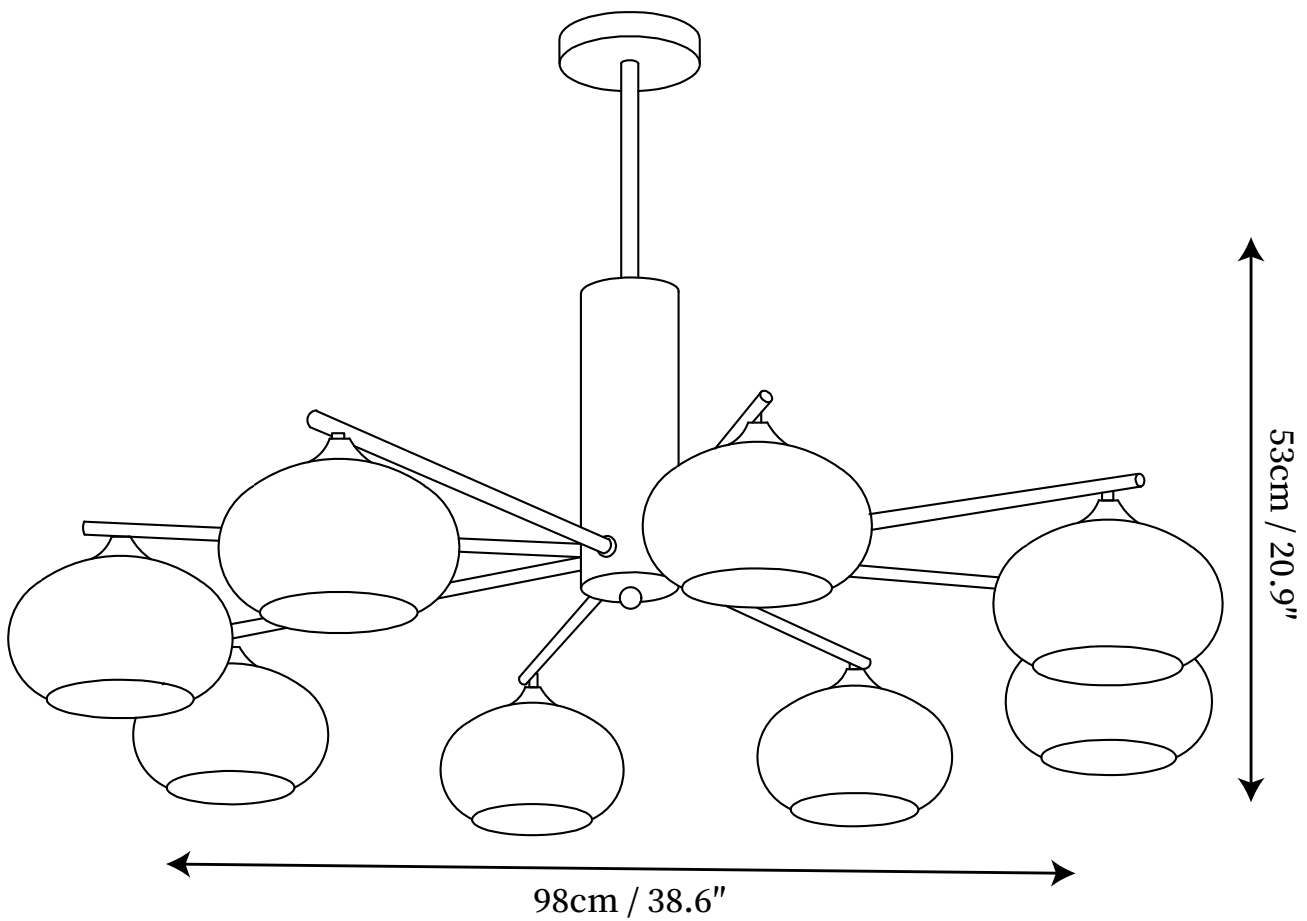

## SPECIFICATION DETAILS

\*For custom options, consult factory for details

	D 26.8" x H 20.9"
<b>Light source</b>	E27
<b>Wattage</b>	Max 40W
<b>Voltage</b>	AC 110-240V
<b>Color Temperature</b>	Based on the purchase of light bulbs
<b>CRI(Ra)</b>	80CRI
<b>Mounting</b>	Ceiling
<b>Driver Required</b>	NO
<b>Optional Color Temps</b>	Buy bulbs as needed
<b>LED Rated Life</b>	Based on bulb life (we do not supply bulbs)
<b>Dimming</b>	Dimming is not supported
<b>Finishes</b>	Wood color, Chrome
<b>Glass Details</b>	White, Creamy yellow
<b>Material</b>	Metal, Glass
<b>Rod Length</b>	Rod lengths range between 50cm - 100cm
<b>Rod Type</b>	gold / Rod

## SPECIFICATION DETAILS

\*For custom options, consult factory for details

	D 34.6" x H 20.9"
<b>Light source</b>	E27
<b>Wattage</b>	Max 40W
<b>Voltage</b>	AC 110-240V
<b>Color Temperature</b>	Based on the purchase of light bulbs
<b>CRI(Ra)</b>	80CRI
<b>Mounting</b>	Ceiling
<b>Driver Required</b>	NO
<b>Optional Color Temps</b>	Buy bulbs as needed
<b>LED Rated Life</b>	Based on bulb life (we do not supply bulbs)
<b>Dimming</b>	Dimming is not supported
<b>Finishes</b>	Wood color, Chrome
<b>Glass Details</b>	White, Creamy yellow
<b>Material</b>	Metal, Glass
<b>Rod Length</b>	Rod lengths range between 50cm - 100cm
<b>Rod Type</b>	gold / Rod

## SPECIFICATION DETAILS

\*For custom options, consult factory for details

	D 38.6" x H 20.9"
<b>Light source</b>	E27
<b>Wattage</b>	Max 40W
<b>Voltage</b>	AC 110-240V
<b>Color Temperature</b>	Based on the purchase of light bulbs
<b>CRI(Ra)</b>	80CRI
<b>Mounting</b>	Ceiling
<b>Driver Required</b>	NO
<b>Optional Color Temps</b>	Buy bulbs as needed
<b>LED Rated Life</b>	Based on bulb life (we do not supply bulbs)
<b>Dimming</b>	Dimming is not supported
<b>Finishes</b>	Wood color, Chrome
<b>Glass Details</b>	White, Creamy yellow
<b>Material</b>	Metal, Glass
<b>Rod Length</b>	Rod lengths range between 50cm - 100cm
<b>Rod Type</b>	gold / Rod