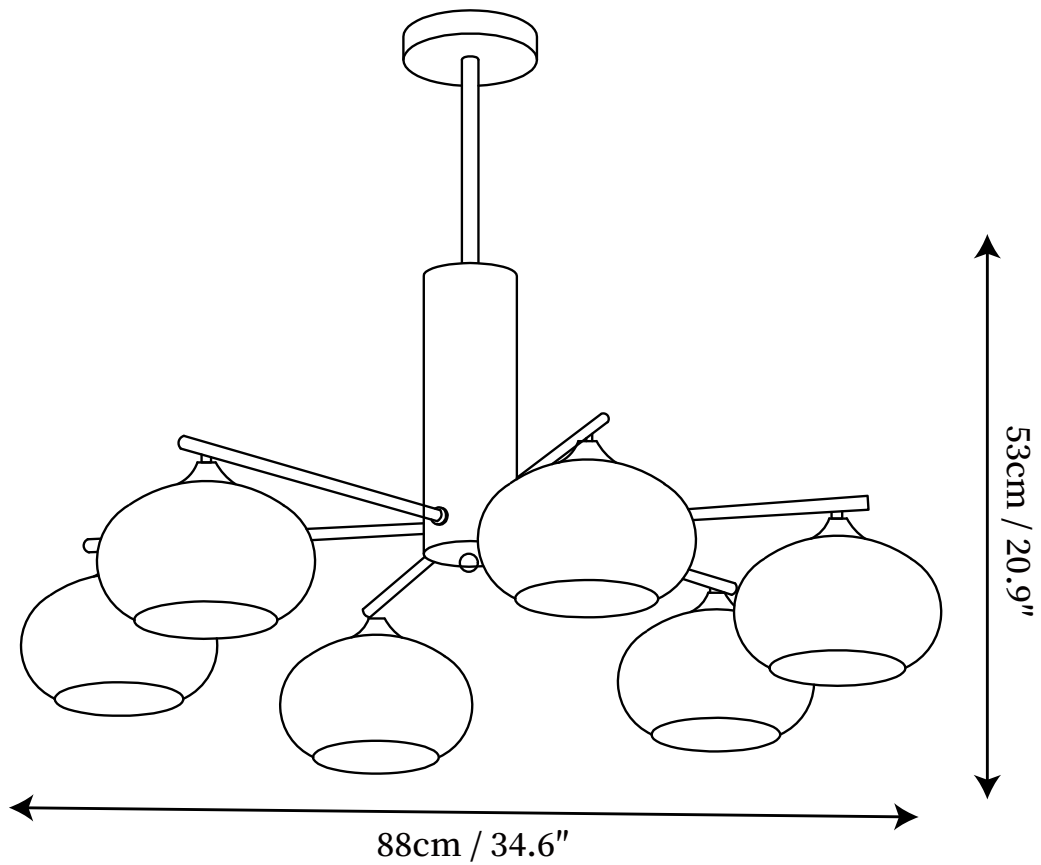

## SPECIFICATION DETAILS

\*For custom options, consult factory for details

	D 26.8" x H 20.9"
<b>Light source</b>	E27
<b>Wattage</b>	Max 40W
<b>Voltage</b>	AC 110-240V
<b>Color Temperature</b>	Based on the purchase of light bulbs
<b>CRI(Ra)</b>	80CRI
<b>Mounting</b>	Ceiling
<b>Driver Required</b>	NO
<b>Optional Color Temps</b>	Buy bulbs as needed
<b>LED Rated Life</b>	Based on bulb life (we do not supply bulbs)
<b>Dimming</b>	Dimming is not supported
<b>Finishes</b>	Wood color, Chrome
<b>Glass Details</b>	White, Creamy yellow
<b>Material</b>	Metal, Glass
<b>Rod Length</b>	Rod lengths range between 50cm - 100cm
<b>Rod Type</b>	gold / Rod

## SPECIFICATION DETAILS

\*For custom options, consult factory for details

	D 34.6" x H 20.9"
<b>Light source</b>	E27
<b>Wattage</b>	Max 40W
<b>Voltage</b>	AC 110-240V
<b>Color Temperature</b>	Based on the purchase of light bulbs
<b>CRI(Ra)</b>	80CRI
<b>Mounting</b>	Ceiling
<b>Driver Required</b>	NO
<b>Optional Color Temps</b>	Buy bulbs as needed
<b>LED Rated Life</b>	Based on bulb life (we do not supply bulbs)
<b>Dimming</b>	Dimming is not supported
<b>Finishes</b>	Wood color, Chrome
<b>Glass Details</b>	White, Creamy yellow
<b>Material</b>	Metal, Glass
<b>Rod Length</b>	Rod lengths range between 50cm - 100cm
<b>Rod Type</b>	gold / Rod

## SPECIFICATION DETAILS

\*For custom options, consult factory for details

	D 38.6" x H 20.9"
<b>Light source</b>	E27
<b>Wattage</b>	Max 40W
<b>Voltage</b>	AC 110-240V
<b>Color Temperature</b>	Based on the purchase of light bulbs
<b>CRI(Ra)</b>	80CRI
<b>Mounting</b>	Ceiling
<b>Driver Required</b>	NO
<b>Optional Color Temps</b>	Buy bulbs as needed
<b>LED Rated Life</b>	Based on bulb life (we do not supply bulbs)
<b>Dimming</b>	Dimming is not supported
<b>Finishes</b>	Wood color, Chrome
<b>Glass Details</b>	White, Creamy yellow
<b>Material</b>	Metal, Glass
<b>Rod Length</b>	Rod lengths range between 50cm - 100cm
<b>Rod Type</b>	gold / Rod