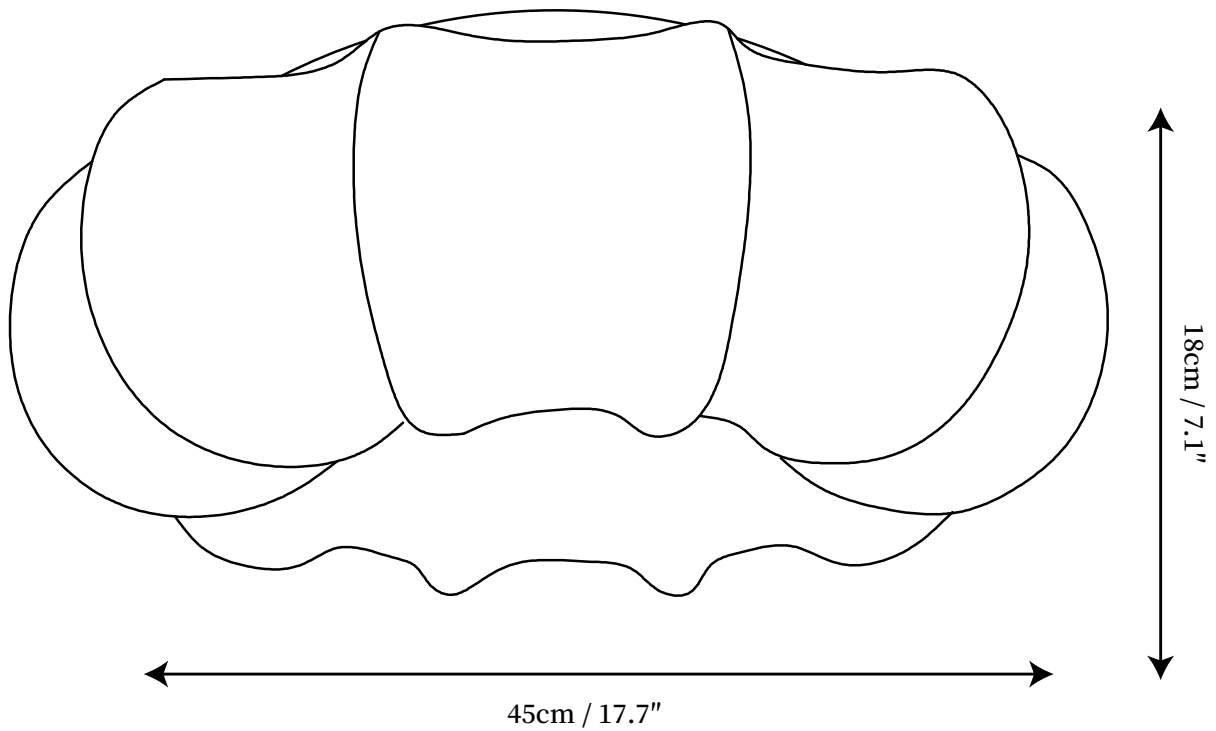

SPECIFICATION SHEET

SPECIFICATION DETAILS

*For custom options, consult factory for details

Fixture Dimensions	D 17.7" x H 7.1"
Light source	Integrated LED
Wattage	~5 W
Voltage	AC 110-240V
Color Temperature	3000K
CRI(Ra)	80CRI
Mounting	Ceiling
Driver Required	Yes
Optional Color Temps	Warm Light (3000K), Neutral Light (4500K), Cool Light (6000K)
LED Rated Life	30000 hours
Dimming	Dimming is not supported
Finishes	White
Shade Details	White
Material	Metal, PE, Acrylic
Wire Length	No
Wire Type	No