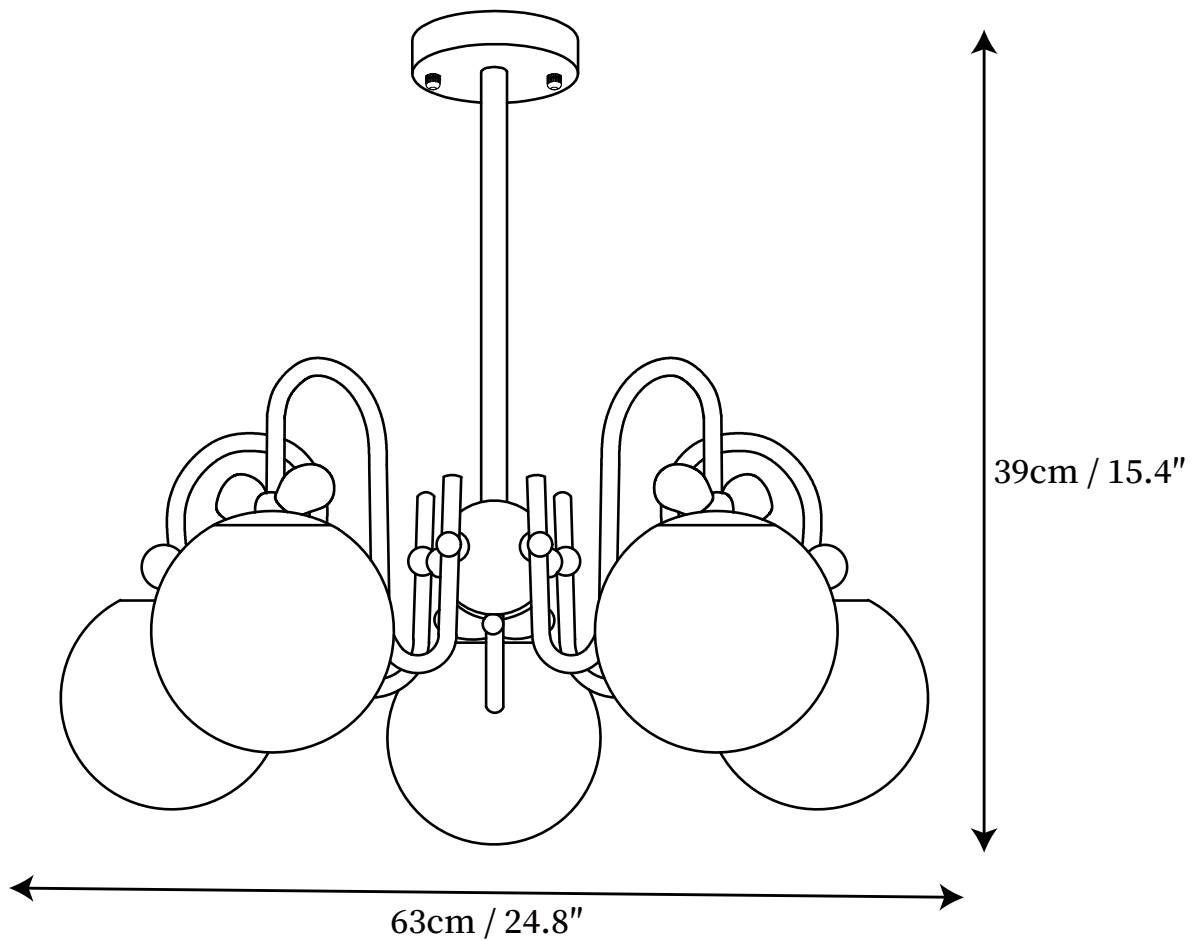

SPECIFICATION SHEET

SPECIFICATION DETAILS

*For custom options, consult factory for details

Fixture Dimensions	D 24.8" x H 15.4"
Light source	G9
Wattage	5W
Voltage	AC 110-240V
Color Temperature	Based on the purchase of light bulbs
CRI(Ra)	80CRI
Mounting	Ceiling
Driver Required	NO
Optional Color Temps	Buy bulbs as needed
LED Rated Life	Based on bulb life (we do not supply bulbs)
Dimming	Dimming is not supported
Finishes	Creamy
Glass Details	White glass
Material	Metal, Glass
Rod Length	Rod lengths range between 50cm - 100cm
Rod Type	Creamy / Rod

SPECIFICATION SHEET

SPECIFICATION DETAILS

*For custom options, consult factory for details

Fixture Dimmensions	D 31.5" x H 15.7"
Light source	G9
Wattage	5W
Voltage	AC 110-240V
Color Temperature	Based on the purchase of light bulbs
CRI(Ra)	80CRI
Mounting	Ceiling
Driver Required	NO
Optional Color Temps	Buy bulbs as needed
LED Rated Life	Based on bulb life (we do not supply bulbs)
Dimming	Dimming is not supported
Finishes	Creamy
Glass Details	White glass
Material	Metal, Glass
Rod Length	Rod lengths range between 50cm - 100cm
Rod Type	Creamy / Rod