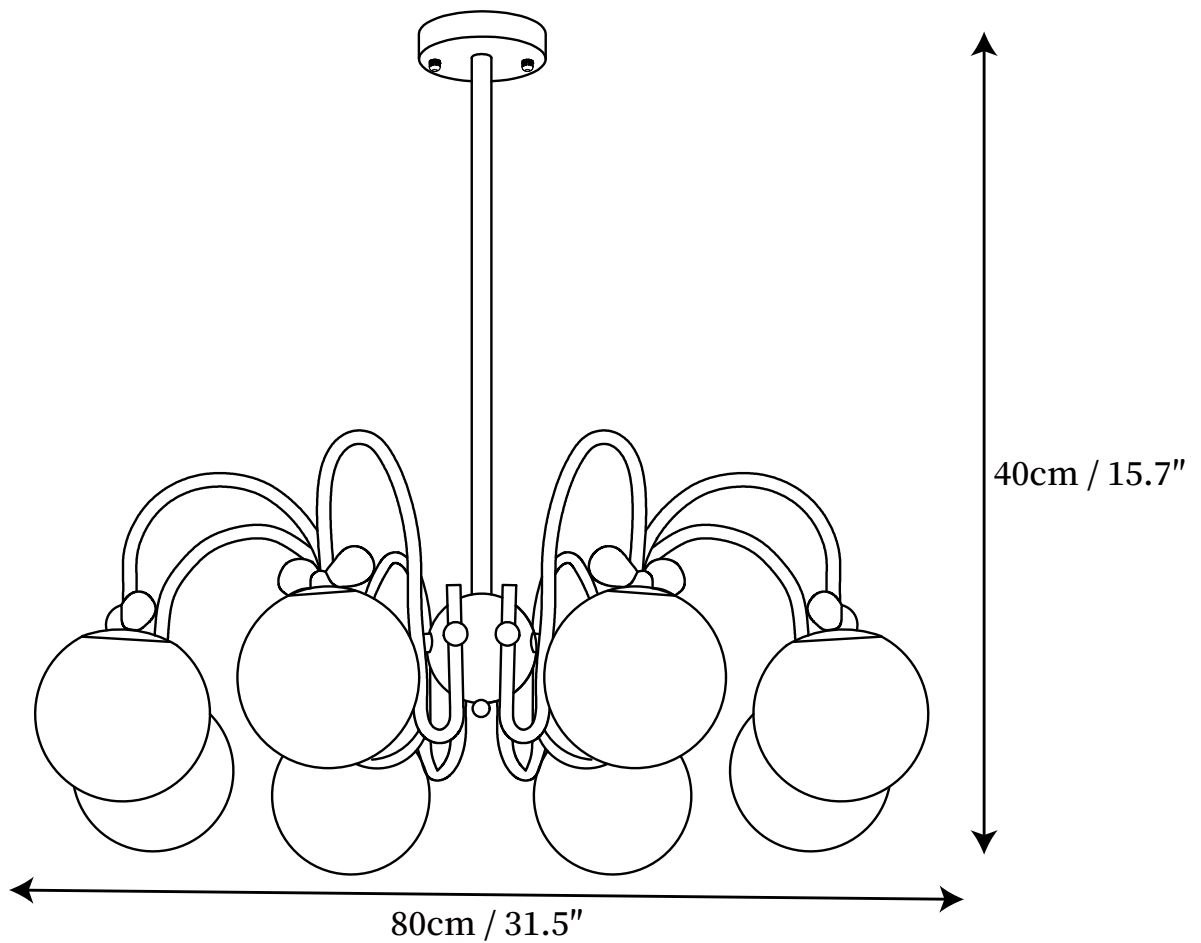

SPECIFICATION SHEET

SPECIFICATION DETAILS

*For custom options, consult factory for details

Fixture Dimensions	D 24.8" x H 15.4"
Light source	G9
Wattage	5W
Voltage	AC 110-240V
Color Temperature	Based on the purchase of light bulbs
CRI(Ra)	80CRI
Mounting	Ceiling
Driver Required	NO
Optional Color Temps	Buy bulbs as needed
LED Rated Life	Based on bulb life (we do not supply bulbs)
Dimming	Dimming is not supported
Finishes	Creamy
Glass Details	White glass
Material	Metal, Glass
Rod Length	Rod lengths range between 50cm - 100cm
Rod Type	Creamy / Rod

SPECIFICATION SHEET

SPECIFICATION DETAILS

*For custom options, consult factory for details

Fixture Dimmensions	D 31.5" x H 15.7"
Light source	G9
Wattage	5W
Voltage	AC 110-240V
Color Temperature	Based on the purchase of light bulbs
CRI(Ra)	80CRI
Mounting	Ceiling
Driver Required	NO
Optional Color Temps	Buy bulbs as needed
LED Rated Life	Based on bulb life (we do not supply bulbs)
Dimming	Dimming is not supported
Finishes	Creamy
Glass Details	White glass
Material	Metal, Glass
Rod Length	Rod lengths range between 50cm - 100cm
Rod Type	Creamy / Rod

SPECIFICATION SHEET

SPECIFICATION DETAILS

*For custom options, consult factory for details

Fixture Dimensions	D 31.5" x H 15.7"
Light source	G9
Wattage	5W
Voltage	AC 110-240V
Color Temperature	Based on the purchase of light bulbs
CRI(Ra)	80CRI
Mounting	Ceiling
Driver Required	NO
Optional Color Temps	Buy bulbs as needed
LED Rated Life	Based on bulb life (we do not supply bulbs)
Dimming	Dimming is not supported
Finishes	Creamy
Glass Details	White glass
Material	Metal, Glass
Rod Length	Rod lengths range between 50cm - 100cm
Rod Type	Creamy / Rod