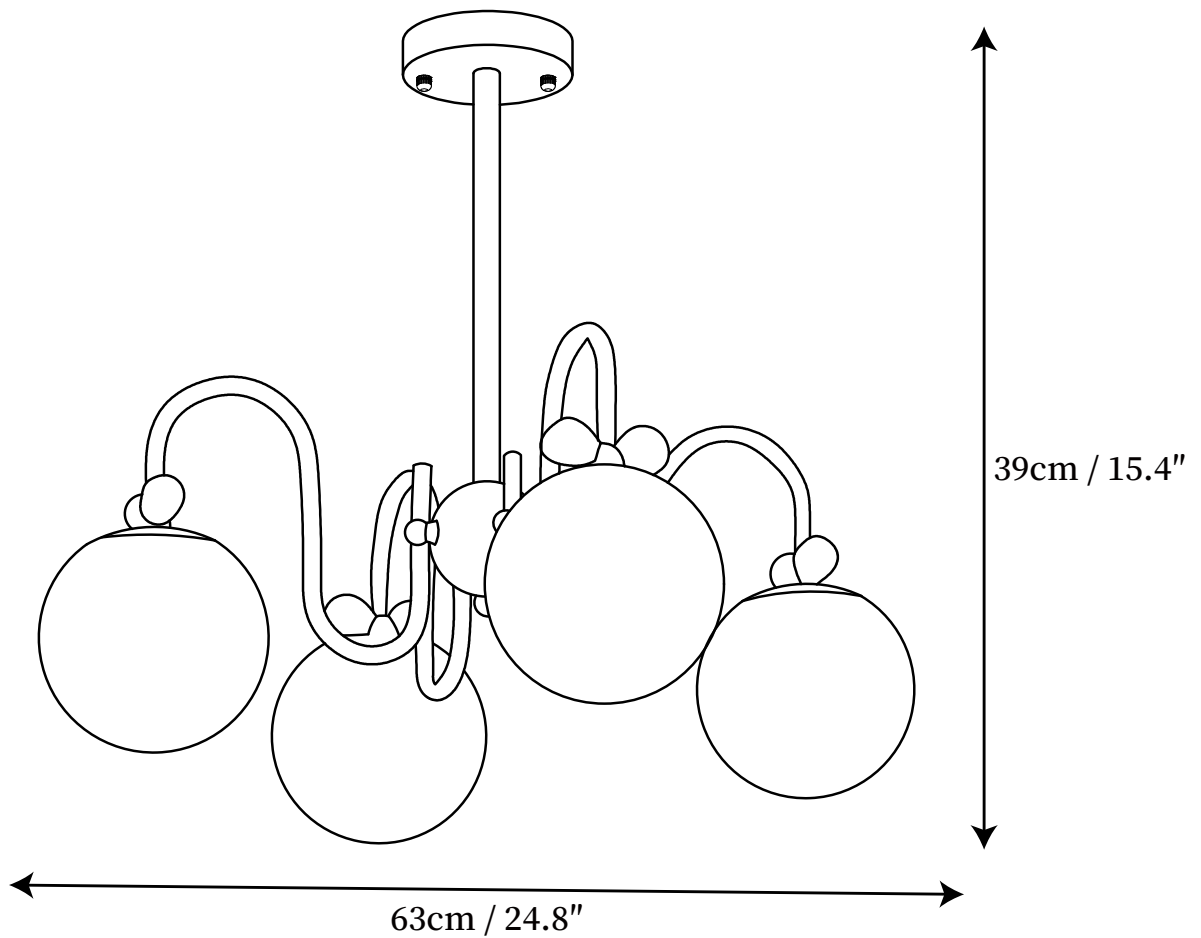

SPECIFICATION SHEET

SPECIFICATION DETAILS

*For custom options, consult factory for details

Fixture Dimensions	D 24.8" x H 15.4"
Light source	G9
Wattage	5W
Voltage	AC 110-240V
Color Temperature	Based on the purchase of light bulbs
CRI(Ra)	80CRI
Mounting	Ceiling
Driver Required	NO
Optional Color Temps	Buy bulbs as needed
LED Rated Life	Based on bulb life (we do not supply bulbs)
Dimming	Dimming is not supported
Finishes	Creamy
Glass Details	White glass
Material	Metal, Glass
Rod Length	Rod lengths range between 50cm - 100cm
Rod Type	Creamy / Rod

SPECIFICATION SHEET

SPECIFICATION DETAILS

*For custom options, consult factory for details

Fixture Dimmensions	D 31.5" x H 15.7"
Light source	G9
Wattage	5W
Voltage	AC 110-240V
Color Temperature	Based on the purchase of light bulbs
CRI(Ra)	80CRI
Mounting	Ceiling
Driver Required	NO
Optional Color Temps	Buy bulbs as needed
LED Rated Life	Based on bulb life (we do not supply bulbs)
Dimming	Dimming is not supported
Finishes	Creamy
Glass Details	White glass
Material	Metal, Glass
Rod Length	Rod lengths range between 50cm - 100cm
Rod Type	Creamy / Rod