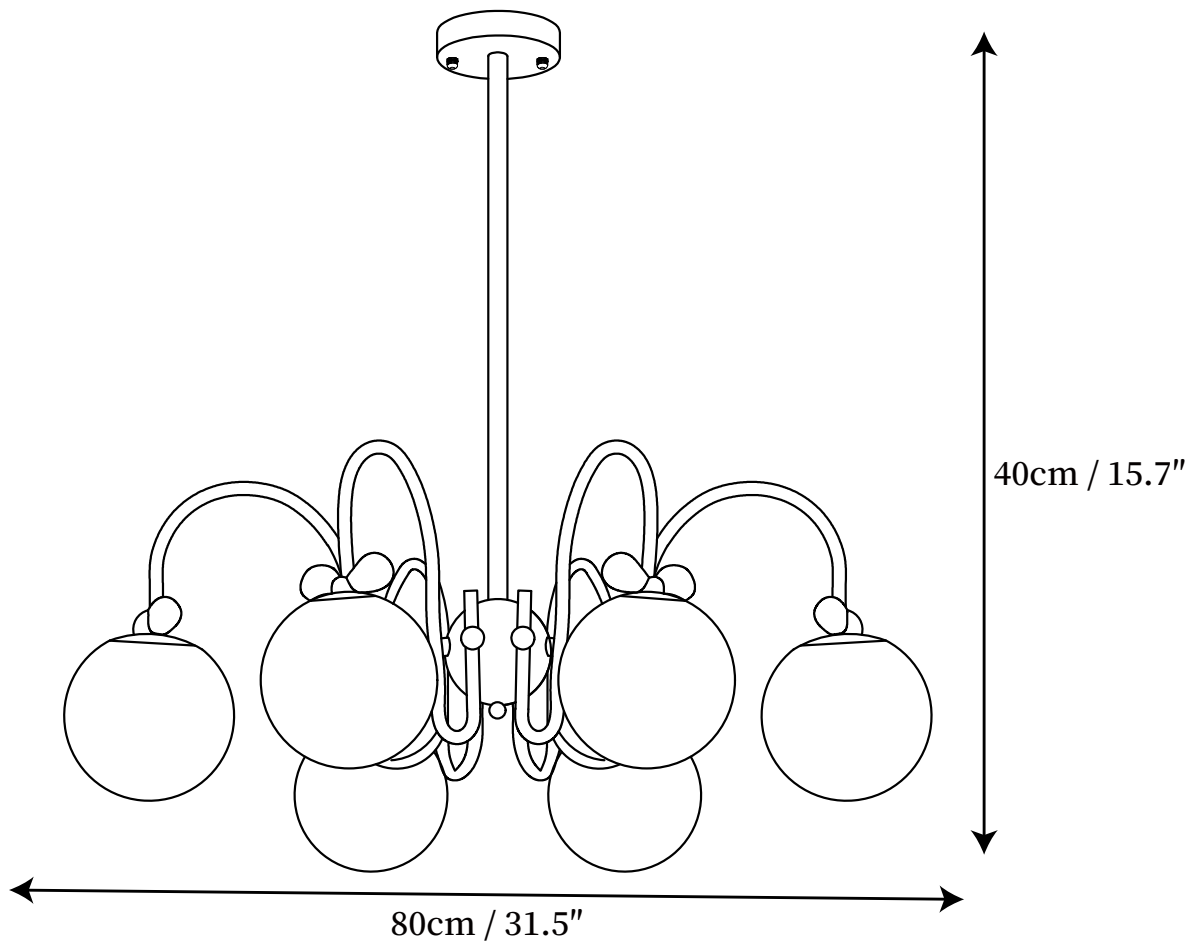

SPECIFICATION SHEET

SPECIFICATION DETAILS

*For custom options, consult factory for details

Fixture Dimensions	D 24.8" x H 15.4"
Light source	G9
Wattage	5W
Voltage	AC 110-240V
Color Temperature	Based on the purchase of light bulbs
CRI(Ra)	80CRI
Mounting	Ceiling
Driver Required	NO
Optional Color Temps	Buy bulbs as needed
LED Rated Life	Based on bulb life (we do not supply bulbs)
Dimming	Dimming is not supported
Finishes	Creamy
Glass Details	White glass
Material	Metal, Glass
Rod Length	Rod lengths range between 50cm - 100cm
Rod Type	Creamy / Rod

SPECIFICATION SHEET

SPECIFICATION DETAILS

*For custom options, consult factory for details

Fixture Dimmensions	D 31.5" x H 15.7"
Light source	G9
Wattage	5W
Voltage	AC 110-240V
Color Temperature	Based on the purchase of light bulbs
CRI(Ra)	80CRI
Mounting	Ceiling
Driver Required	NO
Optional Color Temps	Buy bulbs as needed
LED Rated Life	Based on bulb life (we do not supply bulbs)
Dimming	Dimming is not supported
Finishes	Creamy
Glass Details	White glass
Material	Metal, Glass
Rod Length	Rod lengths range between 50cm - 100cm
Rod Type	Creamy / Rod