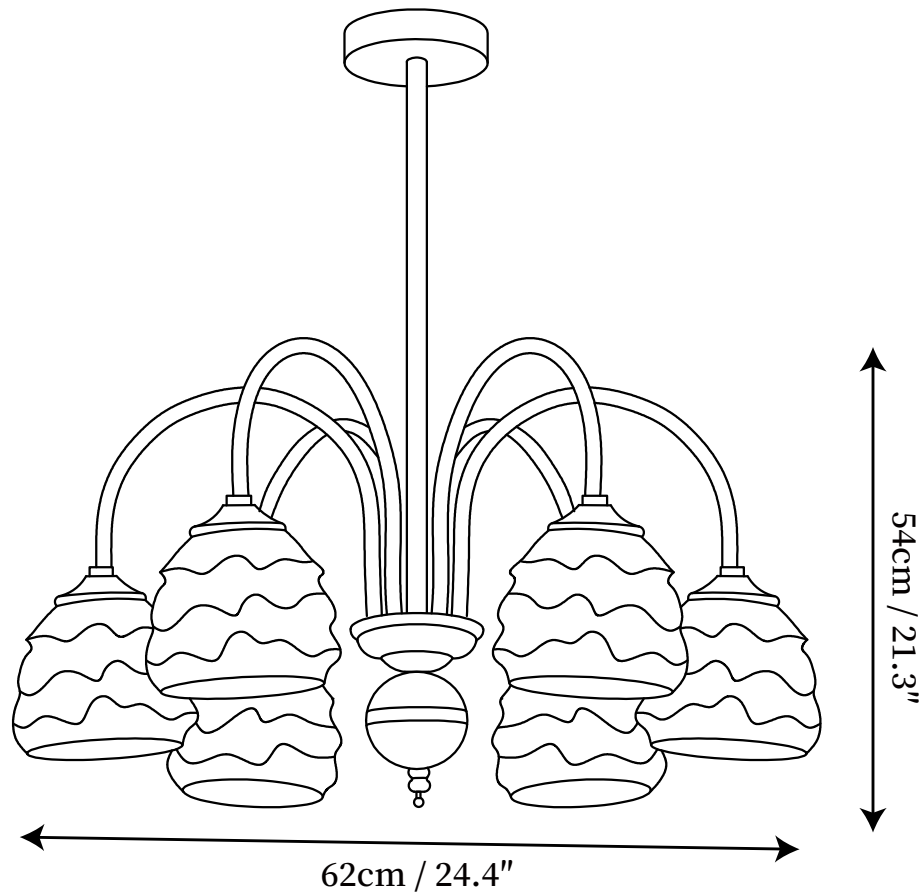

SPECIFICATION SHEET

SPECIFICATION DETAILS

*For custom options, consult factory for details

Fixture Dimensions	D 24.4" x H 21.3"
Light source	E14
Wattage	Max 12W
Voltage	AC 110-240V
Color Temperature	Based on the purchase of light bulbs
CRI(Ra)	80CRI
Mounting	Ceiling
Driver Required	NO
Optional Color Temps	Buy bulbs as needed
LED Rated Life	Based on bulb life (we do not supply bulbs)
Dimming	Dimming is not supported
Finishes	Creamy
Glass Details	White glass
Material	Metal, Glass
Rod Length	Rod lengths range between 50cm - 100cm
Rod Type	tea green / Rod

SPECIFICATION SHEET

SPECIFICATION DETAILS

*For custom options, consult factory for details

Fixture Dimensions	D 31.5" x H 21.3"
Light source	E14
Wattage	Max 12W
Voltage	AC 110-240V
Color Temperature	Based on the purchase of light bulbs
CRI(Ra)	80CRI
Mounting	Ceiling
Driver Required	NO
Optional Color Temps	Buy bulbs as needed
LED Rated Life	Based on bulb life (we do not supply bulbs)
Dimming	Dimming is not supported
Finishes	Creamy
Glass Details	White glass
Material	Metal, Glass
Rod Length	Rod lengths range between 50cm - 100cm
Rod Type	tea green / Rod