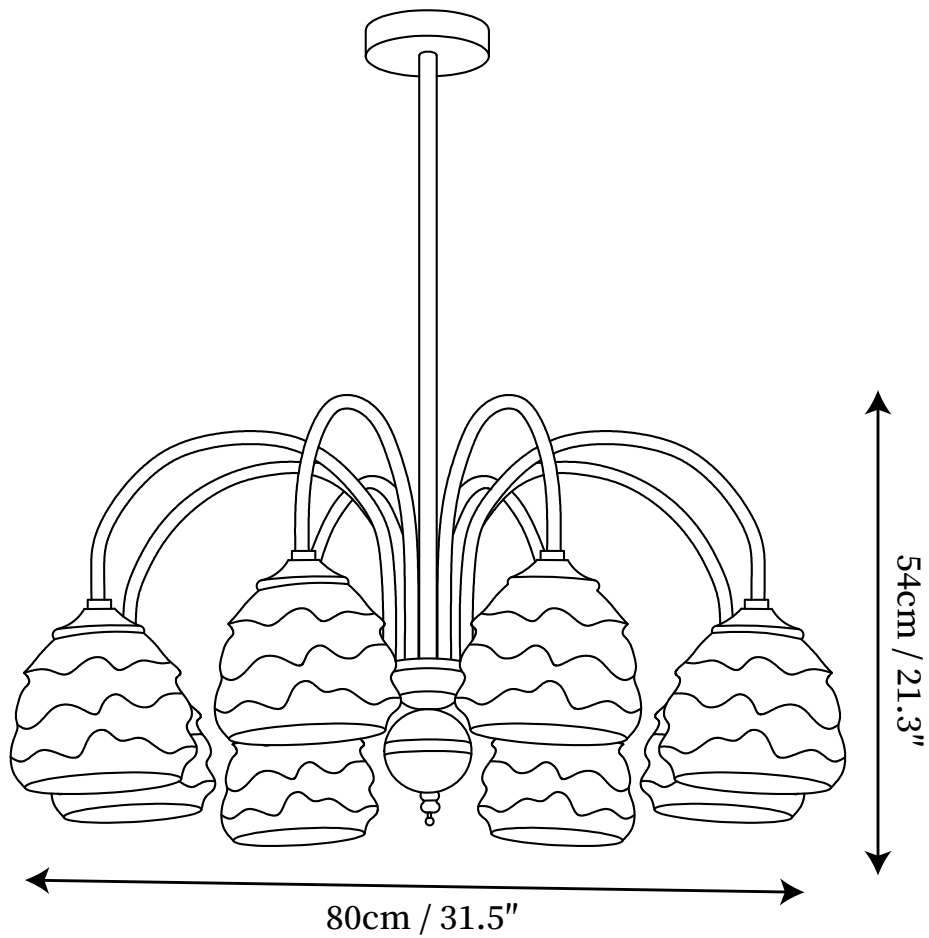

SPECIFICATION SHEET

SPECIFICATION DETAILS

*For custom options, consult factory for details

Fixture Dimensions	D 24.4" x H 21.3"
Light source	E14
Wattage	Max 12W
Voltage	AC 110-240V
Color Temperature	Based on the purchase of light bulbs
CRI(Ra)	80CRI
Mounting	Ceiling
Driver Required	NO
Optional Color Temps	Buy bulbs as needed
LED Rated Life	Based on bulb life (we do not supply bulbs)
Dimming	Dimming is not supported
Finishes	Creamy
Glass Details	White glass
Material	Metal, Glass
Rod Length	Rod lengths range between 50cm - 100cm
Rod Type	tea green / Rod

SPECIFICATION SHEET

SPECIFICATION DETAILS

*For custom options, consult factory for details

Fixture Dimensions	D 31.5" x H 21.3"
Light source	E14
Wattage	Max 12W
Voltage	AC 110-240V
Color Temperature	Based on the purchase of light bulbs
CRI(Ra)	80CRI
Mounting	Ceiling
Driver Required	NO
Optional Color Temps	Buy bulbs as needed
LED Rated Life	Based on bulb life (we do not supply bulbs)
Dimming	Dimming is not supported
Finishes	Creamy
Glass Details	White glass
Material	Metal, Glass
Rod Length	Rod lengths range between 50cm - 100cm
Rod Type	tea green / Rod