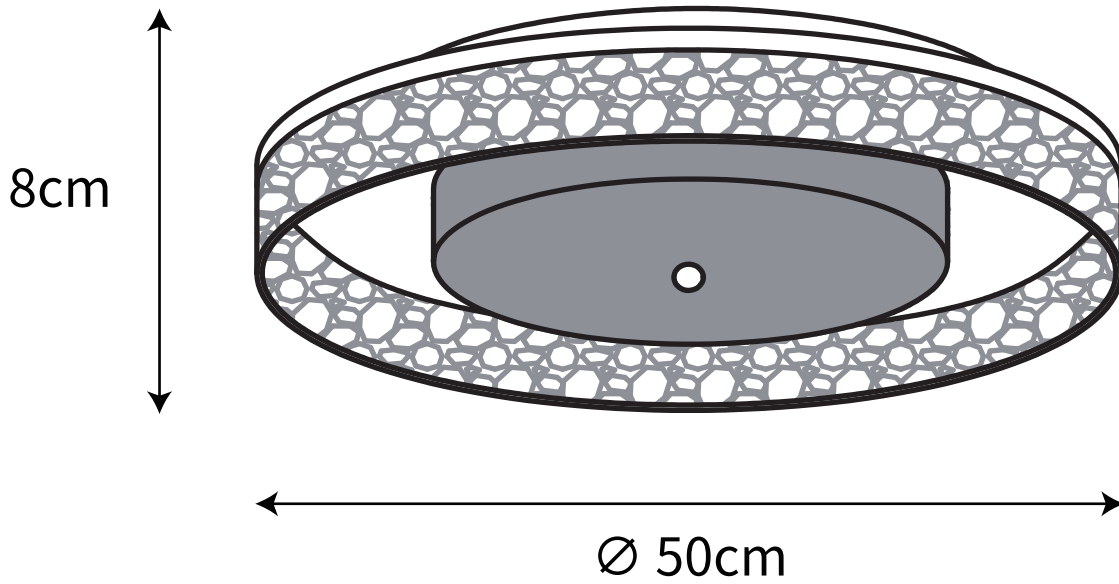

SPECIFICATION SHEET

SPECIFICATION DETAILS

*For custom options, consult factory for details

Fixture Dimensions	D 19.7" x H 3.1"
Light source	Integrated LED
Wattage	~10 W
Voltage	AC 110-240V
Color Temperature	Based on the purchase of light bulbs
CRI(Ra)	80CRI
Mounting	Ceiling
Driver Required	Yes
Optional Color Temps	Warm White (2700K to 3300K), Cool White (3300K to 5300K), Daylight (5300K to 6500K)
LED Rated Life	30000 hours
Dimming	Dimming is not supported
Finishes	White, Black, Gold
Shade Details	Opaque
Material	Iron, Aluminum, Acrylic, Glass, Crystal
Wire Length	No
Wire Type	No