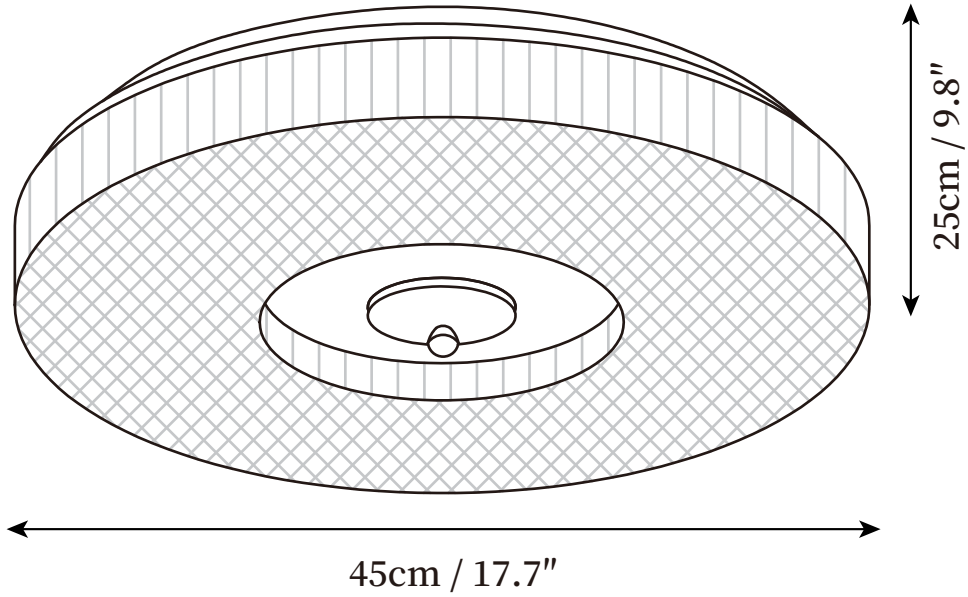

SPECIFICATION SHEET

SPECIFICATION DETAILS

*For custom options, consult factory for details

Fixture Dimensions	D 15.7" x H 2.7", D 19.7" x H 2.7"
Light source	Integrated LED
Wattage	~5W
Voltage	AC 110-240V
Dimming	Not supported
CRI(Ra)	90+CRI
Mounting	Hardwired.
LED Rated Life	30000 hours
Color Temperature	Warm Light (3000K), Neutral Light (4000K), Cool Light (6000K)
Control method	Compatible with common wall switches(not included)
Finishes	Black, White, Gold.
Shade Details	Opaque.
Material	Iron, Metal, Acrylic.