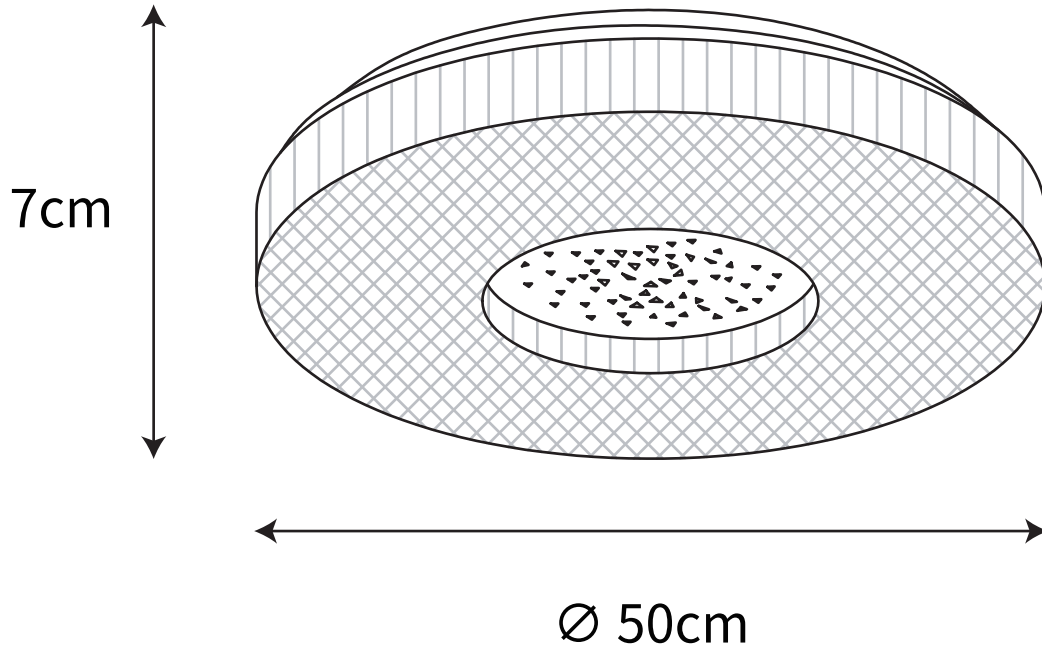

SPECIFICATION SHEET

SPECIFICATION DETAILS

*For custom options, consult factory for details

Fixture Dimensions	D 15.7" x H 2.7" / D 19.7" x H 2.7"
Light source	Integrated LED
Voltage	AC 110-240V
Color Temperature	Based on the purchase of light bulbs
CRI(Ra)	80CRI
Mounting	Ceiling
Driver Required	Yes
Optional Color Temps	Warm White (2700K to 3300K), Cool White (3300K to 5300K), Daylight (5300K to 6500K)
LED Rated Life	30000 hours
Dimming	Dimming is not supported
Finishes	Gold, White.
Glass Details	Opaque
Material	Metal, Iron, Acrylic
Wire Length	No
Wire Type	No