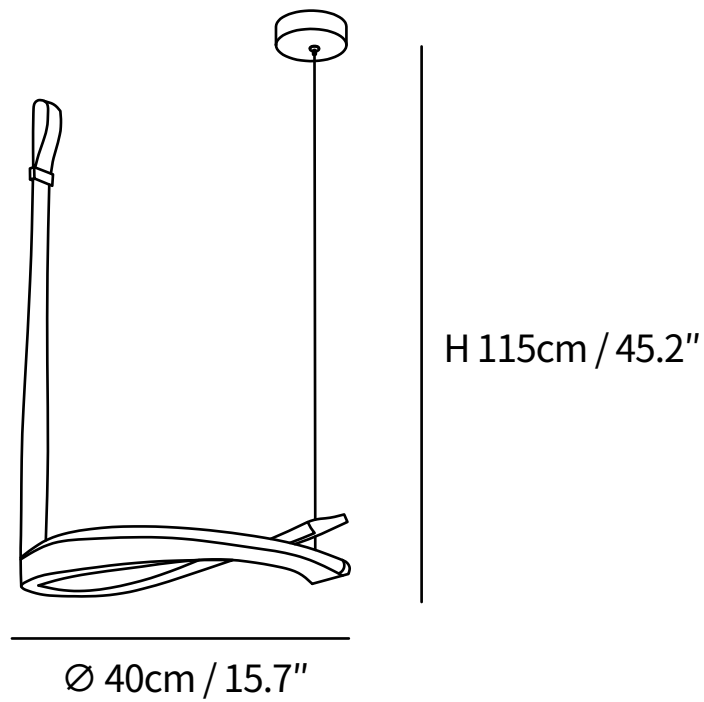

SPECIFICATION SHEET

SPECIFICATION DETAILS

*For custom options, consult factory for details

Fixture Dimensions	D 15.7" x H 45.2"
Light source	Integrated LED
Wattage	~5 W
Voltage	AC 110-240V
Color Temperature	3000K
CRI(Ra)	80CRI
Mounting	Ceiling
Driver Required	Yes
Optional Color Temps	Warm Light (3000K), Neutral Light (4500K), Cool Light (6000K)
LED Rated Life	30000 hours
Dimming	Dimming is not supported
Finishes	Brown & Black.
Shade Details	White Silica gel.
Material	Metal, Artificial leather, Silica gel.
Wire Length	59"
Wire Type	Black Coaxial Wire

SPECIFICATION SHEET

SPECIFICATION DETAILS

*For custom options, consult factory for details

Fixture Dimensions	D 24.8" x H 39.8"
Light source	Integrated LED
Wattage	~5 W
Voltage	AC 110-240V
Color Temperature	3000K
CRI(Ra)	80CRI
Mounting	Ceiling
Driver Required	Yes
Optional Color Temps	Warm Light (3000K), Neutral Light (4500K), Cool Light (6000K)
LED Rated Life	30000 hours
Dimming	Dimming is not supported
Finishes	Brown & Black.
Shade Details	White Silica gel.
Material	Metal, Artificial leather, Silica gel.
Wire Length	59"
Wire Type	Black Coaxial Wire

SPECIFICATION SHEET

SPECIFICATION DETAILS

*For custom options, consult factory for details

Fixture Dimensions	D 35" x H 31.5"
Light source	Integrated LED
Wattage	~5 W
Voltage	AC 110-240V
Color Temperature	3000K
CRI(Ra)	80CRI
Mounting	Ceiling
Driver Required	Yes
Optional Color Temps	Warm Light (3000K), Neutral Light (4500K), Cool Light (6000K)
LED Rated Life	30000 hours
Dimming	Dimming is not supported
Finishes	Brown & Black.
Shade Details	White Silica gel.
Material	Metal, Artificial leather, Silica gel.
Wire Length	59"
Wire Type	Black Coaxial Wire