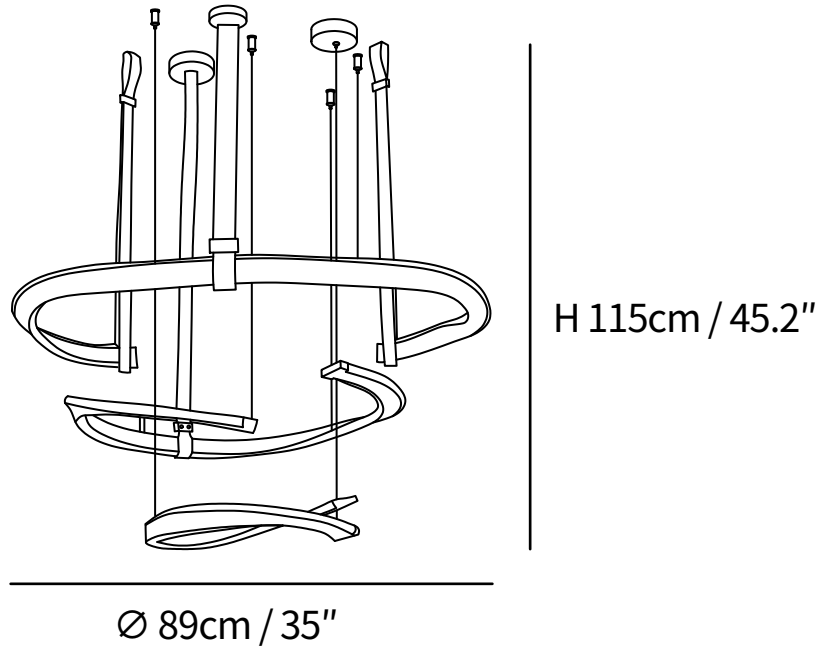

SPECIFICATION SHEET

SPECIFICATION DETAILS

*For custom options, consult factory for details

Fixture Dimensions	D 24.8" x H 39.8"
Light source	Integrated LED
Wattage	~5 W
Voltage	AC 110-240V
Color Temperature	3000K
CRI(Ra)	80CRI
Mounting	Ceiling
Driver Required	Yes
Optional Color Temps	Warm Light (3000K), Neutral Light (4500K), Cool Light (6000K)
LED Rated Life	30000 hours
Dimming	Dimming is not supported
Finishes	Brown & Black.
Shade Details	White Silica gel.
Material	Metal, Artificial leather, Silica gel.
Wire Length	59"
Wire Type	Black Coaxial Wire

SPECIFICATION SHEET

SPECIFICATION DETAILS

*For custom options, consult factory for details

Fixture Dimensions	D 35" x H 31.5"
Light source	Integrated LED
Wattage	~5 W
Voltage	AC 110-240V
Color Temperature	3000K
CRI(Ra)	80CRI
Mounting	Ceiling
Driver Required	Yes
Optional Color Temps	Warm Light (3000K), Neutral Light (4500K), Cool Light (6000K)
LED Rated Life	30000 hours
Dimming	Dimming is not supported
Finishes	Brown & Black.
Shade Details	White Silica gel.
Material	Metal, Artificial leather, Silica gel.
Wire Length	59"
Wire Type	Black Coaxial Wire

SPECIFICATION SHEET

SPECIFICATION DETAILS

*For custom options, consult factory for details

Fixture Dimensions	D 35" x H 45.2"
Light source	Integrated LED
Wattage	~5 W
Voltage	AC 110-240V
Color Temperature	3000K
CRI(Ra)	80CRI
Mounting	Ceiling
Driver Required	Yes
Optional Color Temps	Warm Light (3000K), Neutral Light (4500K), Cool Light (6000K)
LED Rated Life	30000 hours
Dimming	Dimming is not supported
Finishes	Brown & Black.
Shade Details	White Silica gel.
Material	Metal, Artificial leather, Silica gel.
Wire Length	59"
Wire Type	Black Coaxial Wire