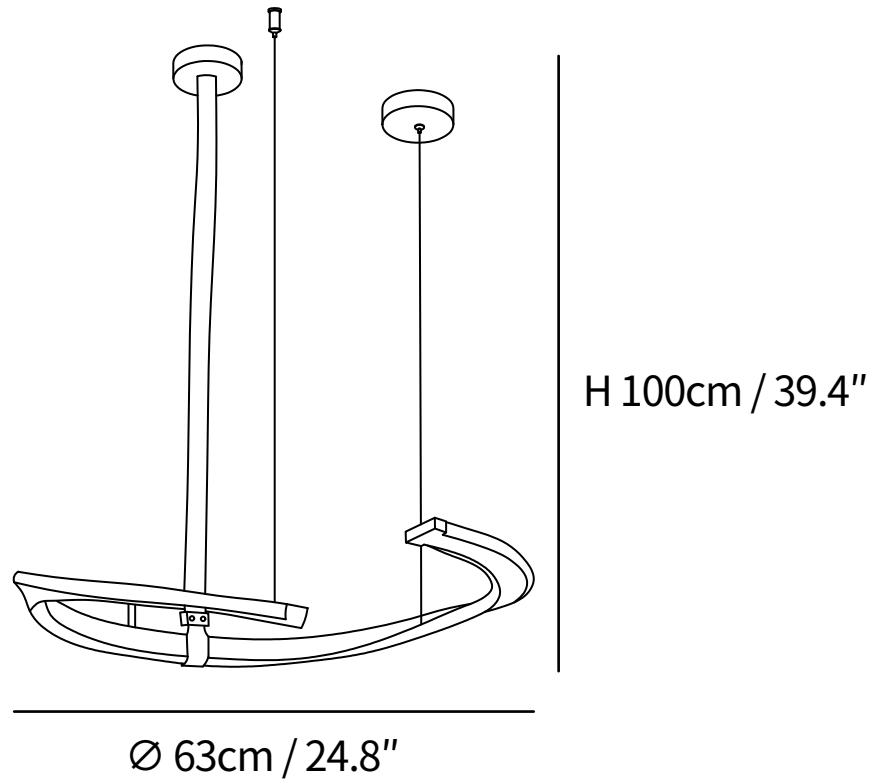

SPECIFICATION SHEET

SPECIFICATION DETAILS

*For custom options, consult factory for details

Fixture Dimensions	D 15.7" x H 45.2"
Light source	Integrated LED
Wattage	~5 W
Voltage	AC 110-240V
Color Temperature	3000K
CRI(Ra)	80CRI
Mounting	Ceiling
Driver Required	Yes
Optional Color Temps	Warm Light (3000K), Neutral Light (4500K), Cool Light (6000K)
LED Rated Life	30000 hours
Dimming	Dimming is not supported
Finishes	Brown & Black.
Shade Details	White Silica gel.
Material	Metal, Artificial leather, Silica gel.
Wire Length	59"
Wire Type	Black Coaxial Wire

SPECIFICATION SHEET

SPECIFICATION DETAILS

*For custom options, consult factory for details

Fixture Dimensions	D 24.8" x H 39.8"
Light source	Integrated LED
Wattage	~5 W
Voltage	AC 110-240V
Color Temperature	3000K
CRI(Ra)	80CRI
Mounting	Ceiling
Driver Required	Yes
Optional Color Temps	Warm Light (3000K), Neutral Light (4500K), Cool Light (6000K)
LED Rated Life	30000 hours
Dimming	Dimming is not supported
Finishes	Brown & Black.
Shade Details	White Silica gel.
Material	Metal, Artificial leather, Silica gel.
Wire Length	59"
Wire Type	Black Coaxial Wire

SPECIFICATION SHEET

SPECIFICATION DETAILS

*For custom options, consult factory for details

Fixture Dimensions	D 35" x H 31.5"
Light source	Integrated LED
Wattage	~5 W
Voltage	AC 110-240V
Color Temperature	3000K
CRI(Ra)	80CRI
Mounting	Ceiling
Driver Required	Yes
Optional Color Temps	Warm Light (3000K), Neutral Light (4500K), Cool Light (6000K)
LED Rated Life	30000 hours
Dimming	Dimming is not supported
Finishes	Brown & Black.
Shade Details	White Silica gel.
Material	Metal, Artificial leather, Silica gel.
Wire Length	59"
Wire Type	Black Coaxial Wire