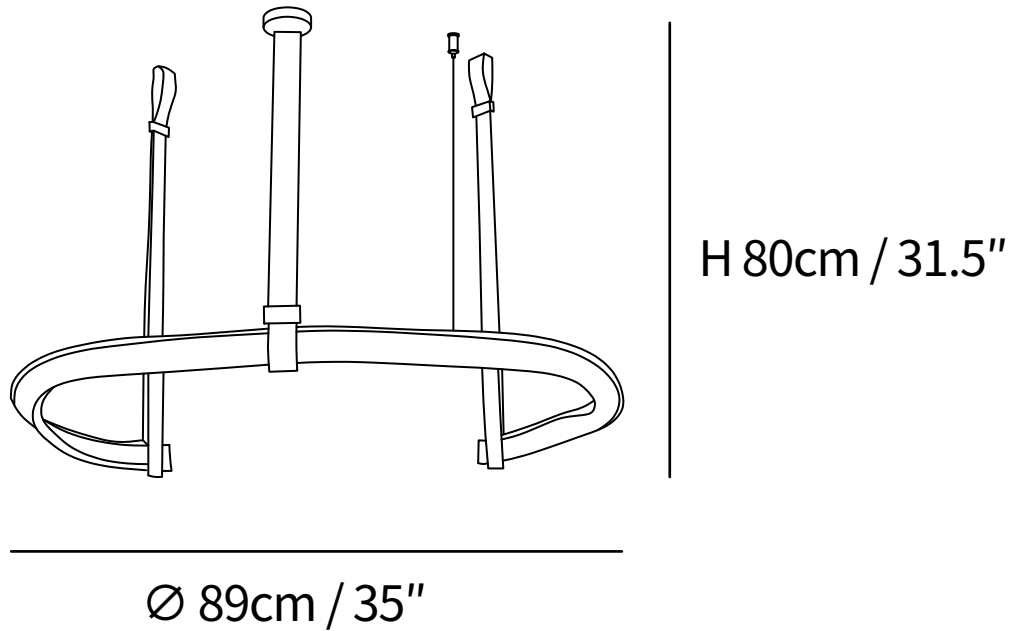

SPECIFICATION SHEET

SPECIFICATION DETAILS

*For custom options, consult factory for details

Fixture Dimensions	D 15.7" x H 45.2"
Light source	Integrated LED
Wattage	~5 W
Voltage	AC 110-240V
Color Temperature	3000K
CRI(Ra)	80CRI
Mounting	Ceiling
Driver Required	Yes
Optional Color Temps	Warm Light (3000K), Neutral Light (4500K), Cool Light (6000K)
LED Rated Life	30000 hours
Dimming	Dimming is not supported
Finishes	Brown & Black.
Shade Details	White Silica gel.
Material	Metal, Artificial leather, Silica gel.
Wire Length	59"
Wire Type	Black Coaxial Wire

SPECIFICATION SHEET

SPECIFICATION DETAILS

*For custom options, consult factory for details

Fixture Dimensions	D 24.8" x H 39.8"
Light source	Integrated LED
Wattage	~5 W
Voltage	AC 110-240V
Color Temperature	3000K
CRI(Ra)	80CRI
Mounting	Ceiling
Driver Required	Yes
Optional Color Temps	Warm Light (3000K), Neutral Light (4500K), Cool Light (6000K)
LED Rated Life	30000 hours
Dimming	Dimming is not supported
Finishes	Brown & Black.
Shade Details	White Silica gel.
Material	Metal, Artificial leather, Silica gel.
Wire Length	59"
Wire Type	Black Coaxial Wire

SPECIFICATION SHEET

SPECIFICATION DETAILS

*For custom options, consult factory for details

Fixture Dimensions	D 35" x H 31.5"
Light source	Integrated LED
Wattage	~5 W
Voltage	AC 110-240V
Color Temperature	3000K
CRI(Ra)	80CRI
Mounting	Ceiling
Driver Required	Yes
Optional Color Temps	Warm Light (3000K), Neutral Light (4500K), Cool Light (6000K)
LED Rated Life	30000 hours
Dimming	Dimming is not supported
Finishes	Brown & Black.
Shade Details	White Silica gel.
Material	Metal, Artificial leather, Silica gel.
Wire Length	59"
Wire Type	Black Coaxial Wire