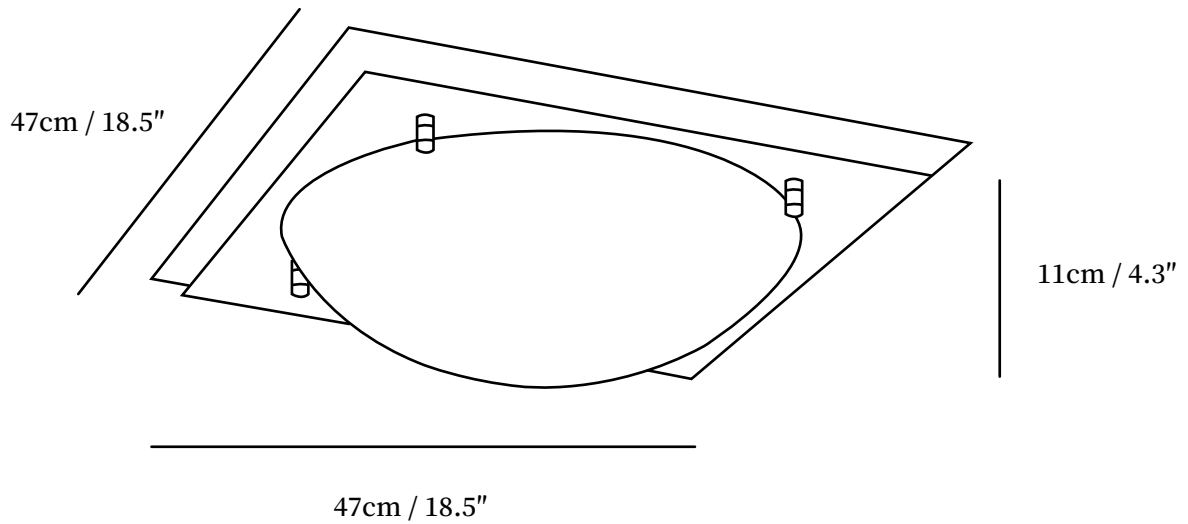

SPECIFICATION SHEET

SPECIFICATION DETAILS

*For custom options, consult factory for details

Fixture Dimensions	L 18.5" x W 18.5" x H 4.3"
Light source	Integrated LED
Wattage	~10 W
Voltage	AC 110-240V
Color Temperature	3000K
CRI(Ra)	80CRI
Mounting	Ceiling
Driver Required	Yes
Optional Color Temps	Warm Light (3000K), Neutral Light (4500K), Cool Light (6000K)
LED Rated Life	30000 hours
Dimming	Dimming is not supported
Finishes	Stainless steel.
Shade Details	White
Material	Metal, Stainless steel, Glass.
Wire Length	No
Wire Type	No