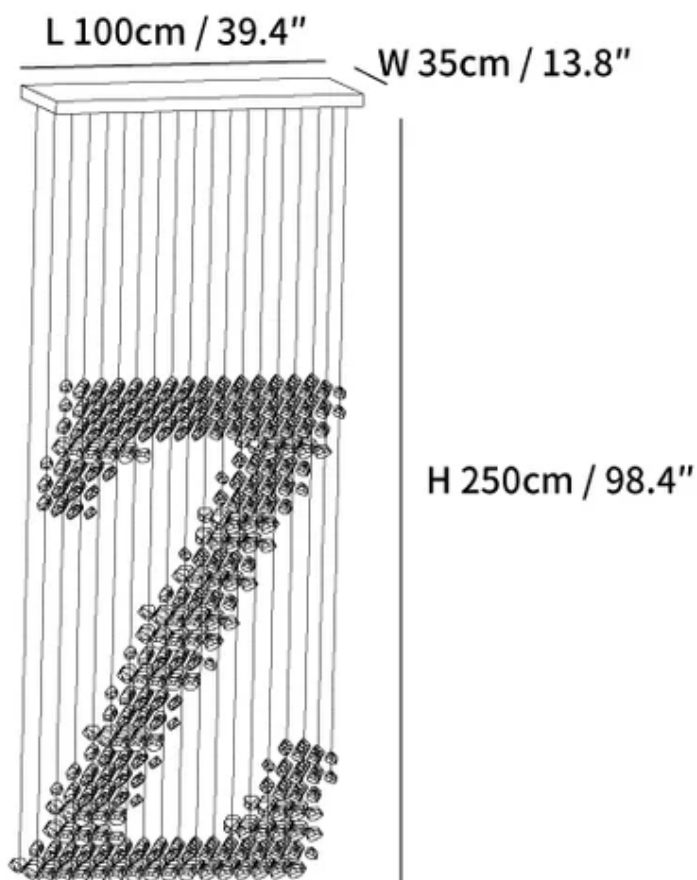

SPECIFICATION SHEET

SPECIFICATION DETAILS

*For custom options, consult factory for details

Fixture Dimensions	L 39.4" x W 13.8" x H 98.4"
Light source	Integrated LED
Wattage	Total power ~80 watts
Voltage	AC 110-240V
Dimming	Not supported
CRI(Ra)	90+CRI
Mounting	Hardwired.
LED Rated Life	50000 hours
Color Temperature	Warm Light (3000K), Neutral Light (4000K), Cool Light (6000K)
Control method	Compatible with common wall switches(not included)
Finishes	Chrome.
Shade Details	Black.
Material	Stone, Iron, Metal.
Wire Length	The standard length of the cord is 59" (150 cm), the length is adjustable.