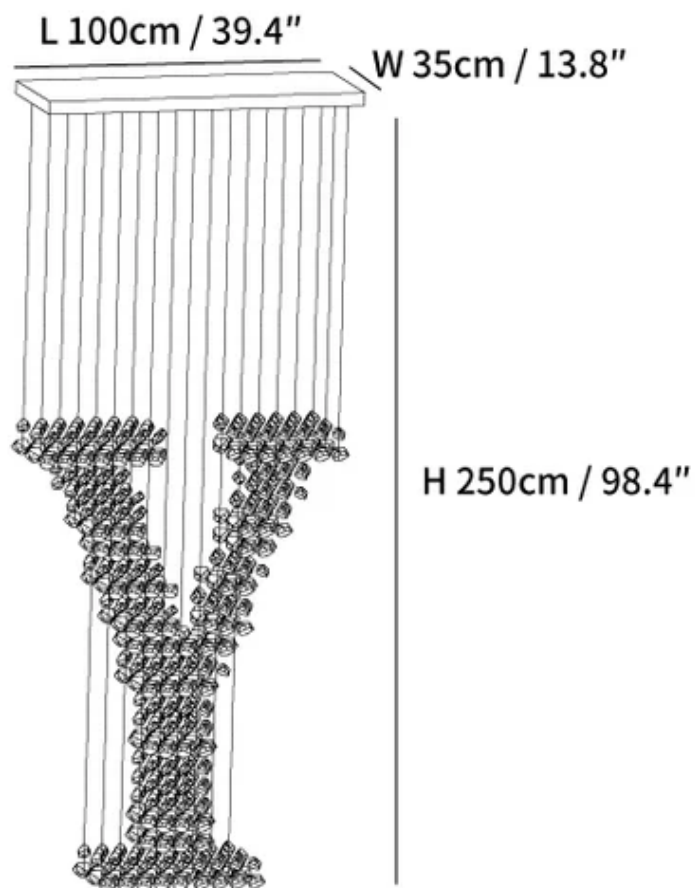

SPECIFICATION SHEET

SPECIFICATION DETAILS

*For custom options, consult factory for details

Fixture Dimensions	L 39.4" x W 13.8" x H 98.4"
Light source	Integrated LED
Wattage	Total power ~80 watts
Voltage	AC 110-240V
Dimming	Not supported
CRI(Ra)	90+CRI
Mounting	Hardwired.
LED Rated Life	50000 hours
Color Temperature	Warm Light (3000K), Neutral Light (4000K), Cool Light (6000K)
Control method	Compatible with common wall switches (not included)
Finishes	Chrome.
Shade Details	Black.
Material	Stone, Iron, Metal.
Wire Length	The standard length of the cord is 59" (150 cm), the length is adjustable.