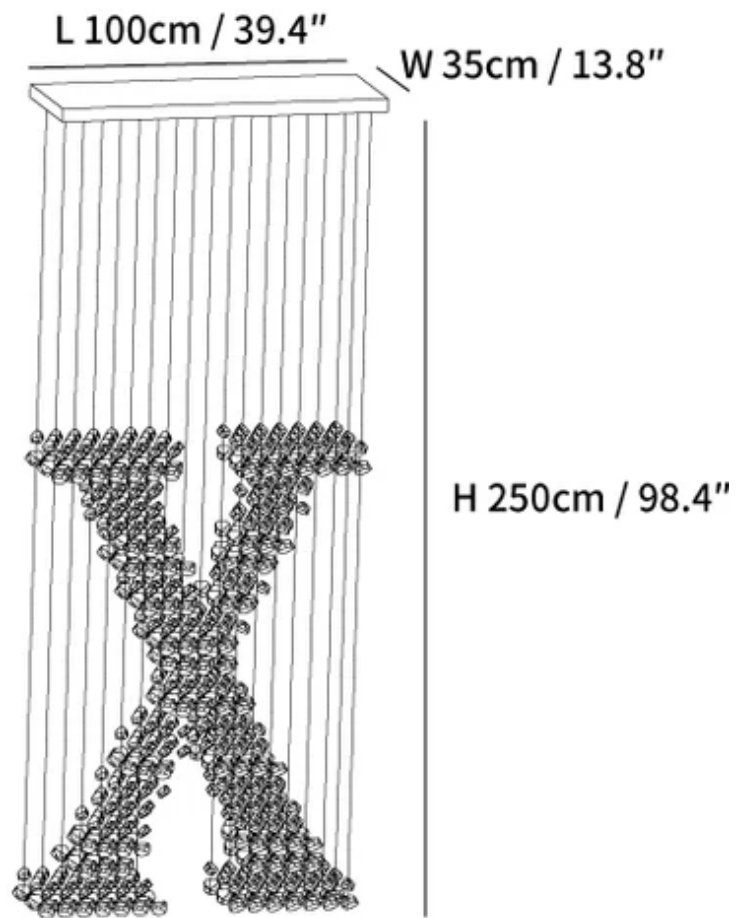

SPECIFICATION SHEET

SPECIFICATION DETAILS

*For custom options, consult factory for details

Fixture Dimensions	L 39.4" x W 13.8" x H 98.4"
Light source	Integrated LED
Wattage	Total power ~80 watts
Voltage	AC 110-240V
Dimming	Not supported
CRI(Ra)	90+CRI
Mounting	Hardwired.
LED Rated Life	50000 hours
Color Temperature	Warm Light (3000K), Neutral Light (4000K), Cool Light (6000K)
Control method	Compatible with common wall switches(not included)
Finishes	Chrome.
Shade Details	Black.
Material	Stone, Iron, Metal.
Wire Length	The standard length of the cord is 59" (150 cm), the length is adjustable.