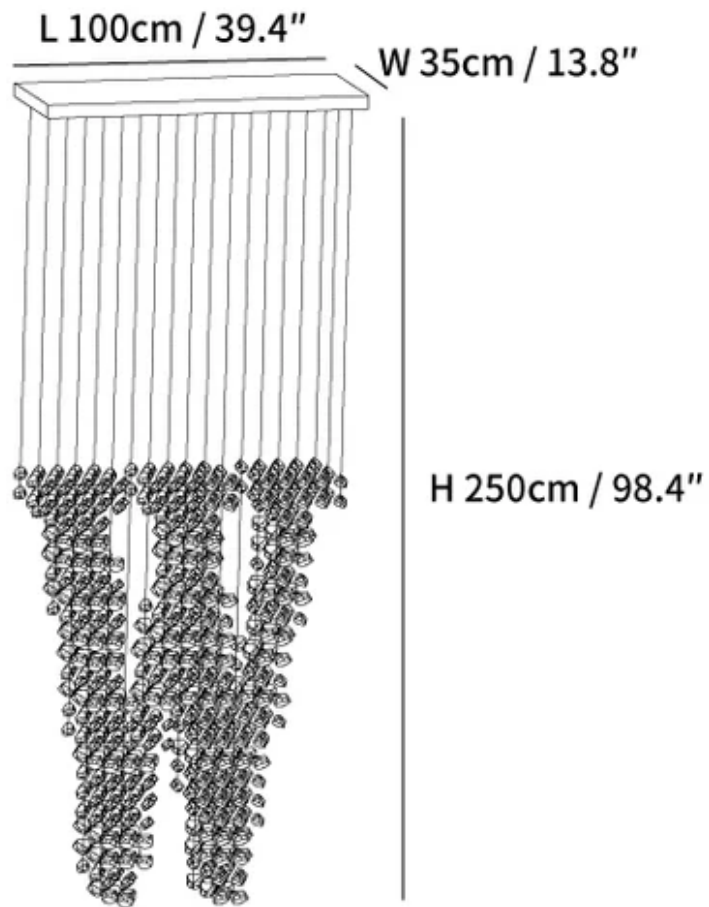

# SPECIFICATION SHEET

---

## SPECIFICATION DETAILS

\*For custom options, consult factory for details

<b>Fixture Dimensions</b>	L 39.4" x W 13.8" x H 98.4"
<b>Light source</b>	Integrated LED
<b>Wattage</b>	Total power ~80 watts
<b>Voltage</b>	AC 110-240V
<b>Dimming</b>	Not supported
<b>CRI(Ra)</b>	90+CRI
<b>Mounting</b>	Hardwired.
<b>LED Rated Life</b>	50000 hours
<b>Color Temperature</b>	Warm Light (3000K), Neutral Light (4000K), Cool Light (6000K)
<b>Control method</b>	Compatible with common wall switches(not included)
<b>Finishes</b>	Chrome.
<b>Shade Details</b>	Black.
<b>Material</b>	Stone, Iron, Metal.
<b>Wire Length</b>	The standard length of the cord is 59" (150 cm), the length is adjustable.