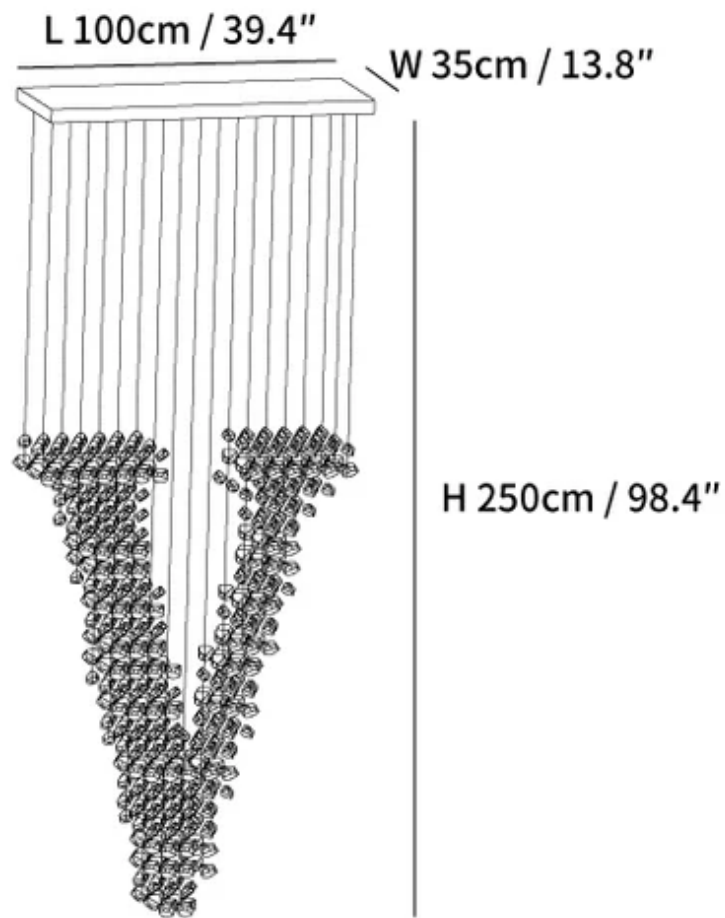

# SPECIFICATION SHEET

---

## SPECIFICATION DETAILS

\*For custom options, consult factory for details

<b>Fixture Dimensions</b>	L 39.4" x W 13.8" x H 98.4"
<b>Light source</b>	Integrated LED
<b>Wattage</b>	Total power ~80 watts
<b>Voltage</b>	AC 110-240V
<b>Dimming</b>	Not supported
<b>CRI(Ra)</b>	90+CRI
<b>Mounting</b>	Hardwired.
<b>LED Rated Life</b>	50000 hours
<b>Color Temperature</b>	Warm Light (3000K), Neutral Light (4000K), Cool Light (6000K)
<b>Control method</b>	Compatible with common wall switches(not included)
<b>Finishes</b>	Chrome.
<b>Shade Details</b>	Black.
<b>Material</b>	Stone, Iron, Metal.
<b>Wire Length</b>	The standard length of the cord is 59" (150 cm), the length is adjustable.