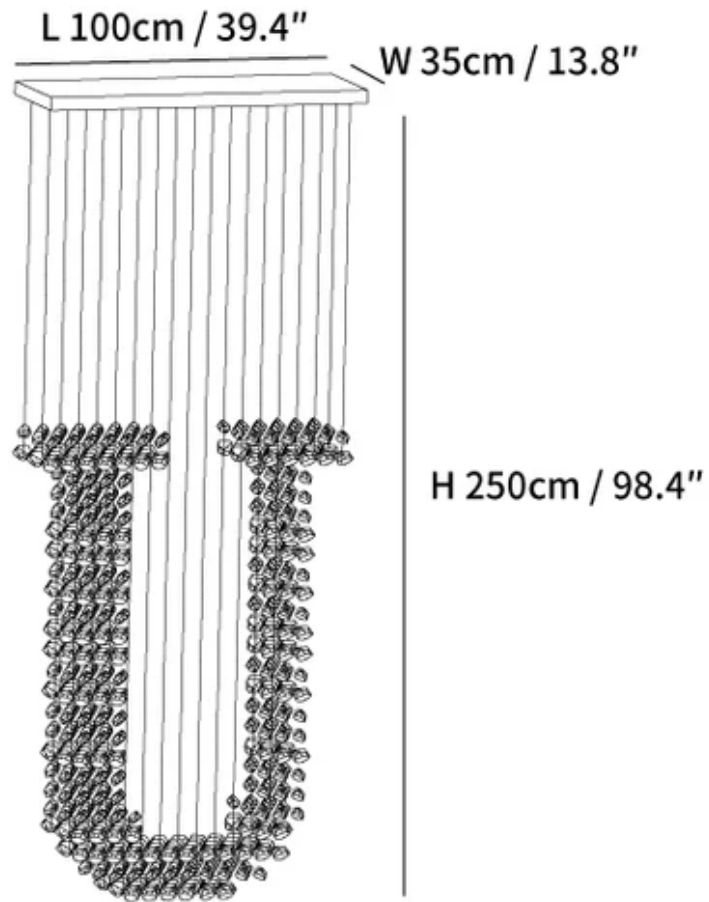

# SPECIFICATION SHEET

---

## SPECIFICATION DETAILS

\*For custom options, consult factory for details

<b>Fixture Dimensions</b>	L 39.4" x W 13.8" x H 98.4"
<b>Light source</b>	Integrated LED
<b>Wattage</b>	Total power ~80 watts
<b>Voltage</b>	AC 110-240V
<b>Dimming</b>	Not supported
<b>CRI(Ra)</b>	90+CRI
<b>Mounting</b>	Hardwired.
<b>LED Rated Life</b>	50000 hours
<b>Color Temperature</b>	Warm Light (3000K), Neutral Light (4000K), Cool Light (6000K)
<b>Control method</b>	Compatible with common wall switches(not included)
<b>Finishes</b>	Chrome.
<b>Shade Details</b>	Black.
<b>Material</b>	Stone, Iron, Metal.
<b>Wire Length</b>	The standard length of the cord is 59" (150 cm), the length is adjustable.