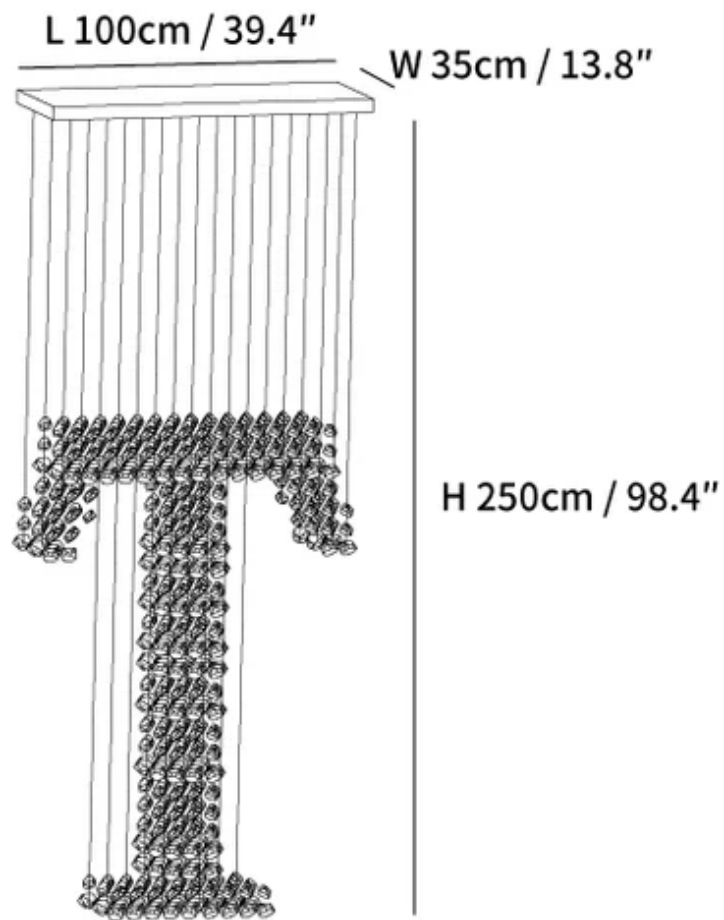

SPECIFICATION SHEET

SPECIFICATION DETAILS

*For custom options, consult factory for details

Fixture Dimensions	L 39.4" x W 13.8" x H 98.4"
Light source	Integrated LED
Wattage	Total power ~80 watts
Voltage	AC 110-240V
Dimming	Not supported
CRI(Ra)	90+CRI
Mounting	Hardwired.
LED Rated Life	50000 hours
Color Temperature	Warm Light (3000K), Neutral Light (4000K), Cool Light (6000K)
Control method	Compatible with common wall switches(not included)
Finishes	Chrome.
Shade Details	Black.
Material	Stone, Iron, Metal.
Wire Length	The standard length of the cord is 59" (150 cm), the length is adjustable.