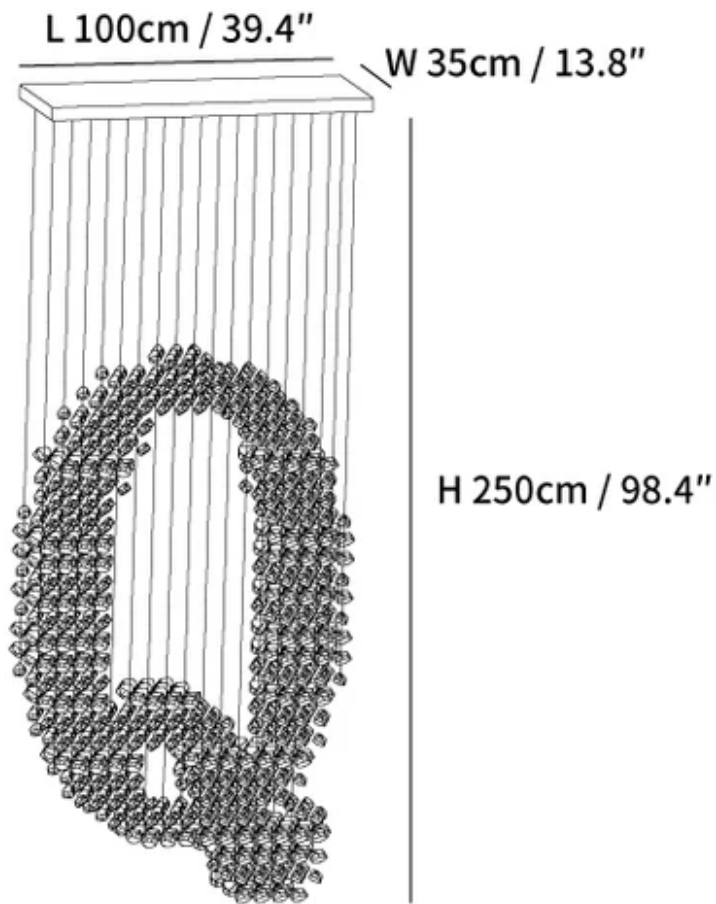

SPECIFICATION SHEET

SPECIFICATION DETAILS

*For custom options, consult factory for details

Fixture Dimensions	L 39.4" x W 13.8" x H 98.4"
Light source	Integrated LED
Wattage	Total power ~80 watts
Voltage	AC 110-240V
Dimming	Not supported
CRI(Ra)	90+CRI
Mounting	Hardwired.
LED Rated Life	50000 hours
Color Temperature	Warm Light (3000K), Neutral Light (4000K), Cool Light (6000K)
Control method	Compatible with common wall switches(not included)
Finishes	Chrome.
Shade Details	Black.
Material	Stone, Iron, Metal.
Wire Length	The standard length of the cord is 59" (150 cm), the length is adjustable.