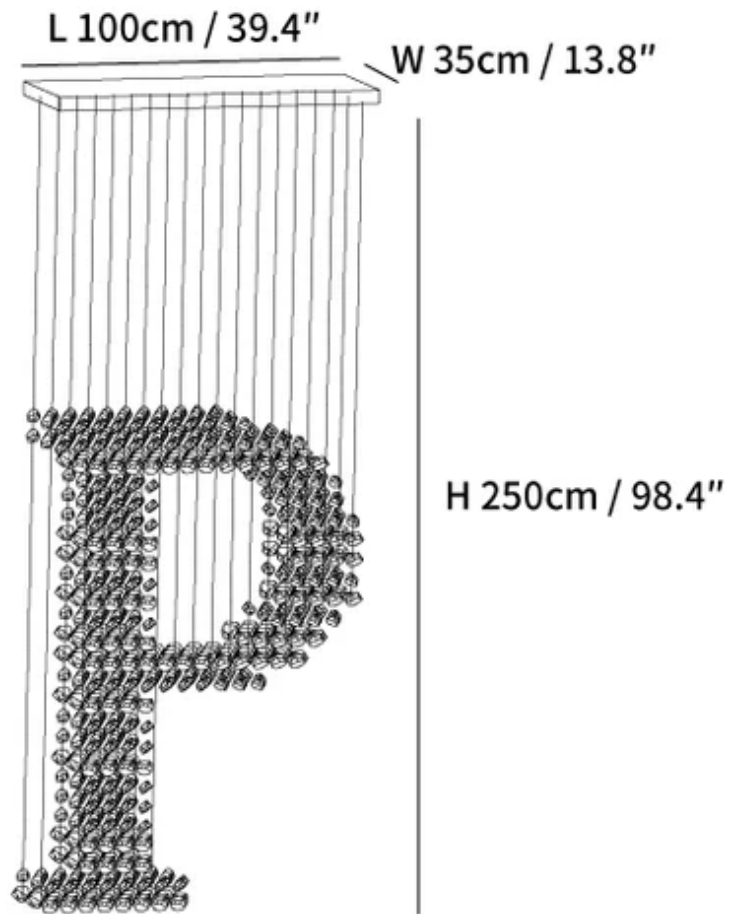

# SPECIFICATION SHEET

---

## SPECIFICATION DETAILS

\*For custom options, consult factory for details

<b>Fixture Dimensions</b>	L 39.4" x W 13.8" x H 98.4"
<b>Light source</b>	Integrated LED
<b>Wattage</b>	Total power ~80 watts
<b>Voltage</b>	AC 110-240V
<b>Dimming</b>	Not supported
<b>CRI(Ra)</b>	90+CRI
<b>Mounting</b>	Hardwired.
<b>LED Rated Life</b>	50000 hours
<b>Color Temperature</b>	Warm Light (3000K), Neutral Light (4000K), Cool Light (6000K)
<b>Control method</b>	Compatible with common wall switches(not included)
<b>Finishes</b>	Chrome.
<b>Shade Details</b>	Black.
<b>Material</b>	Stone, Iron, Metal.
<b>Wire Length</b>	The standard length of the cord is 59" (150 cm), the length is adjustable.