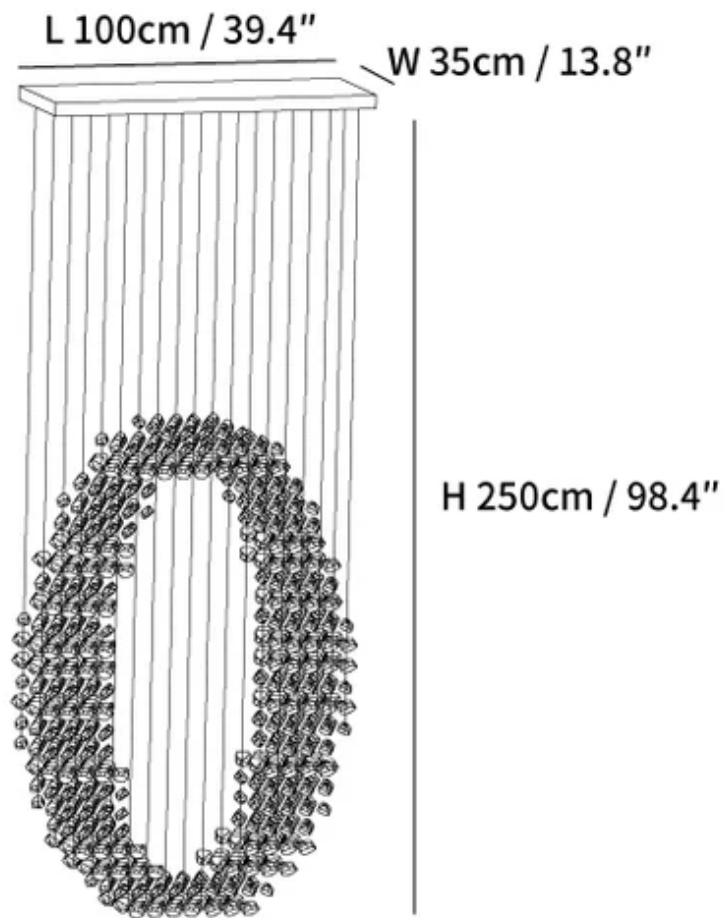

SPECIFICATION SHEET

SPECIFICATION DETAILS

*For custom options, consult factory for details

Fixture Dimensions	L 39.4" x W 13.8" x H 98.4"
Light source	Integrated LED
Wattage	Total power ~80 watts
Voltage	AC 110-240V
Dimming	Not supported
CRI(Ra)	90+CRI
Mounting	Hardwired.
LED Rated Life	50000 hours
Color Temperature	Warm Light (3000K), Neutral Light (4000K), Cool Light (6000K)
Control method	Compatible with common wall switches(not included)
Finishes	Chrome.
Shade Details	Black.
Material	Stone, Iron, Metal.
Wire Length	The standard length of the cord is 59" (150 cm), the length is adjustable.