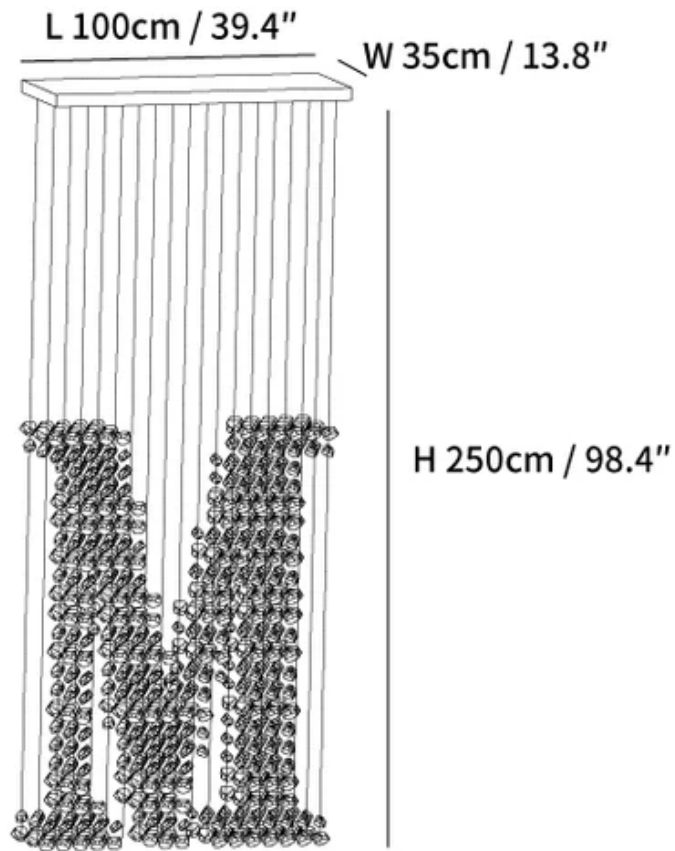

SPECIFICATION SHEET

SPECIFICATION DETAILS

*For custom options, consult factory for details

Fixture Dimensions	L 39.4" x W 13.8" x H 98.4"
Light source	Integrated LED
Wattage	Total power ~80 watts
Voltage	AC 110-240V
Dimming	Not supported
CRI(Ra)	90+CRI
Mounting	Hardwired.
LED Rated Life	50000 hours
Color Temperature	Warm Light (3000K), Neutral Light (4000K), Cool Light (6000K)
Control method	Compatible with common wall switches(not included)
Finishes	Chrome.
Shade Details	Black.
Material	Stone, Iron, Metal.
Wire Length	The standard length of the cord is 59" (150 cm), the length is adjustable.