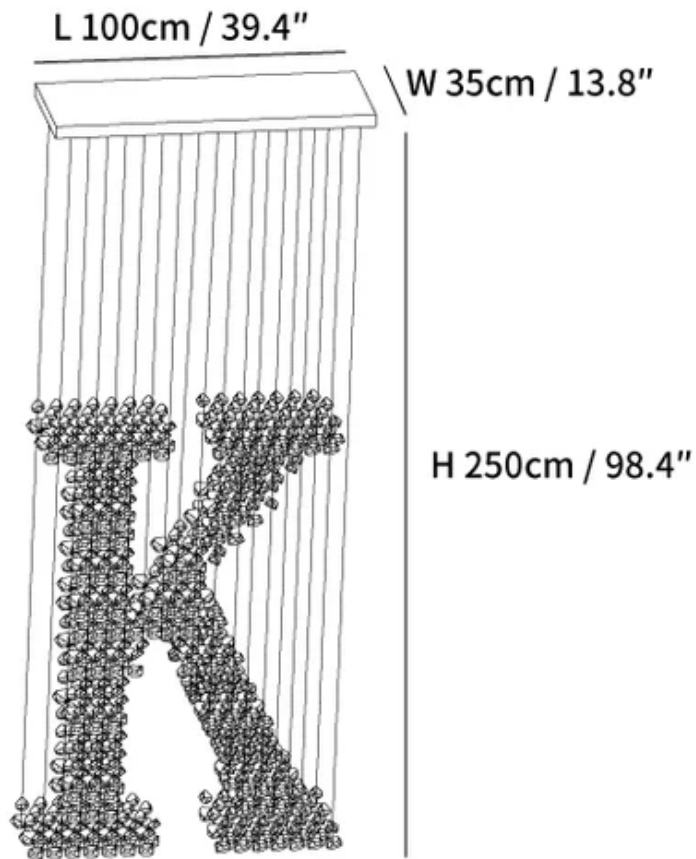

SPECIFICATION SHEET

SPECIFICATION DETAILS

*For custom options, consult factory for details

Fixture Dimensions	L 39.4" x W 13.8" x H 98.4"
Light source	Integrated LED
Wattage	Total power ~80 watts
Voltage	AC 110-240V
Dimming	Not supported
CRI(Ra)	90+CRI
Mounting	Hardwired.
LED Rated Life	50000 hours
Color Temperature	Warm Light (3000K), Neutral Light (4000K), Cool Light (6000K)
Control method	Compatible with common wall switches(not included)
Finishes	Chrome.
Shade Details	Black.
Material	Stone, Iron, Metal.
Wire Length	The standard length of the cord is 59" (150 cm), the length is adjustable.