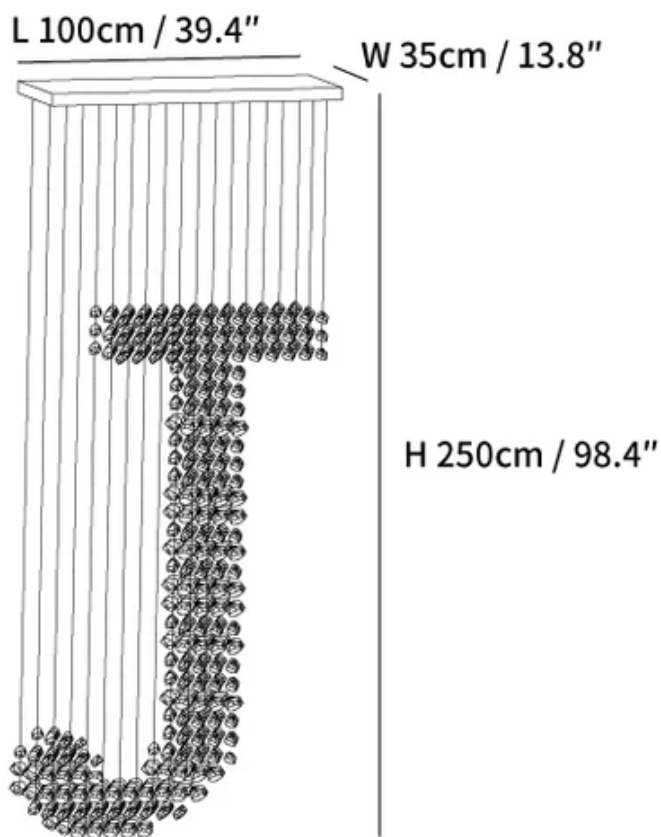

SPECIFICATION SHEET

SPECIFICATION DETAILS

*For custom options, consult factory for details

Fixture Dimensions	L 39.4" x W 13.8" x H 98.4"
Light source	Integrated LED
Wattage	Total power ~80 watts
Voltage	AC 110-240V
Dimming	Not supported
CRI(Ra)	90+CRI
Mounting	Hardwired.
LED Rated Life	50000 hours
Color Temperature	Warm Light (3000K), Neutral Light (4000K), Cool Light (6000K)
Control method	Compatible with common wall switches (not included)
Finishes	Chrome.
Shade Details	Black.
Material	Stone, Iron, Metal.
Wire Length	The standard length of the cord is 59" (150 cm), the length is adjustable.