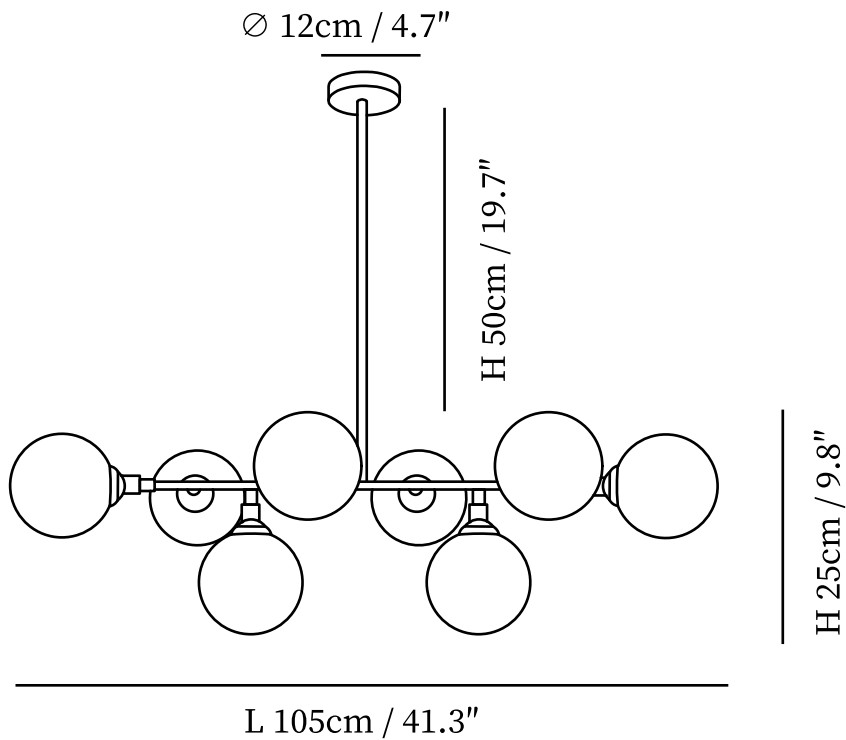

SPECIFICATION SHEET

SPECIFICATION DETAILS

*For custom options, consult factory for details

Fixture Dimensions	L 41.3" x H 9.8"
Light source	E27
Wattage	Max 40W
Voltage	AC 110-240V
Color Temperature	Based on the purchase of light bulbs
CRI(Ra)	80CRI
Mounting	Ceiling
Driver Required	NO
Optional Color Temps	Buy bulbs as needed
LED Rated Life	Based on bulb life (we do not supply bulbs)
Dimming	Dimming is not supported
Finishes	Black.
Glass Details	Smoke Gray, Cognac, Transparent.
Material	Metal, Glass.
Rod Length	Rod lengths range between 50cm - 100cm
Rod Type	gold / Rod