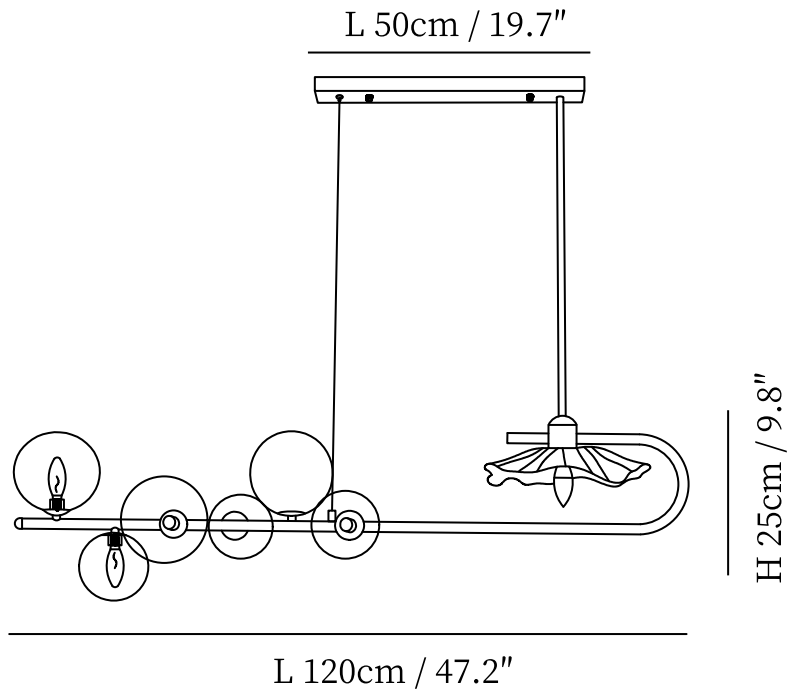

SPECIFICATION SHEET

SPECIFICATION DETAILS

*For custom options, consult factory for details

Fixture Dimensions	L 39.4" x H 9.8"
Light source	G9
Wattage	5W
Voltage	AC 110-240V
Color Temperature	Based on the purchase of light bulbs
CRI(Ra)	80CRI
Mounting	Ceiling
Driver Required	NO
Optional Color Temps	Buy bulbs as needed
LED Rated Life	Based on bulb life (we do not supply bulbs)
Dimming	Dimming is not supported
Finishes	Gold.
Glass Details	Transparent, White.
Material	Metal, Glass.
Wire Length	59"
Wire Type	Black Coaxial Wire

SPECIFICATION SHEET

SPECIFICATION DETAILS

*For custom options, consult factory for details

Fixture Dimensions	L 47.2" x H 9.8"
Light source	G9
Wattage	5W
Voltage	AC 110-240V
Color Temperature	Based on the purchase of light bulbs
CRI(Ra)	80CRI
Mounting	Ceiling
Driver Required	NO
Optional Color Temps	Buy bulbs as needed
LED Rated Life	Based on bulb life (we do not supply bulbs)
Dimming	Dimming is not supported
Finishes	Gold.
Glass Details	Transparent, White.
Material	Metal, Glass.
Wire Length	59"
Wire Type	Black Coaxial Wire