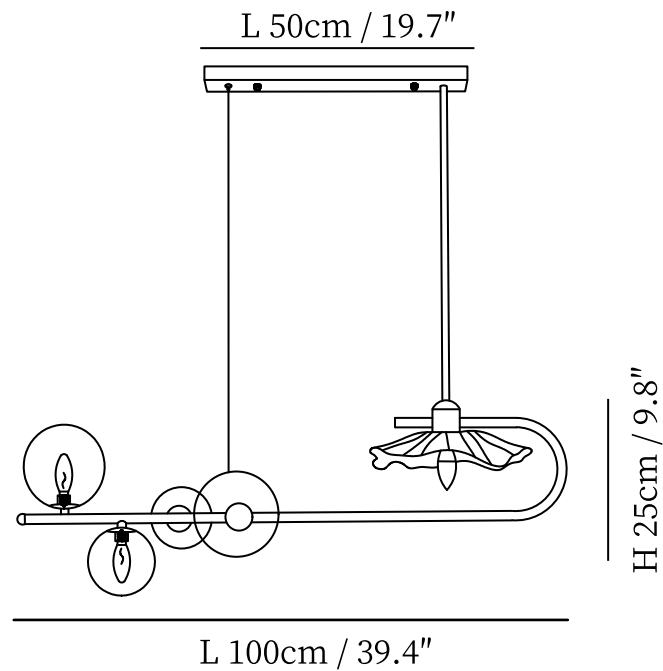

SPECIFICATION SHEET

SPECIFICATION DETAILS

*For custom options, consult factory for details

Fixture Dimensions	L 39.4" x H 9.8"
Light source	G9
Wattage	5W
Voltage	AC 110-240V
Color Temperature	Based on the purchase of light bulbs
CRI(Ra)	80CRI
Mounting	Ceiling
Driver Required	NO
Optional Color Temps	Buy bulbs as needed
LED Rated Life	Based on bulb life (we do not supply bulbs)
Dimming	Dimming is not supported
Finishes	Gold.
Glass Details	Transparent, White.
Material	Metal, Glass.
Wire Length	59"
Wire Type	Black Coaxial Wire

SPECIFICATION SHEET

SPECIFICATION DETAILS

*For custom options, consult factory for details

Fixture Dimensions	L 47.2" x H 9.8"
Light source	G9
Wattage	5W
Voltage	AC 110-240V
Color Temperature	Based on the purchase of light bulbs
CRI(Ra)	80CRI
Mounting	Ceiling
Driver Required	NO
Optional Color Temps	Buy bulbs as needed
LED Rated Life	Based on bulb life (we do not supply bulbs)
Dimming	Dimming is not supported
Finishes	Gold.
Glass Details	Transparent, White.
Material	Metal, Glass.
Wire Length	59"
Wire Type	Black Coaxial Wire