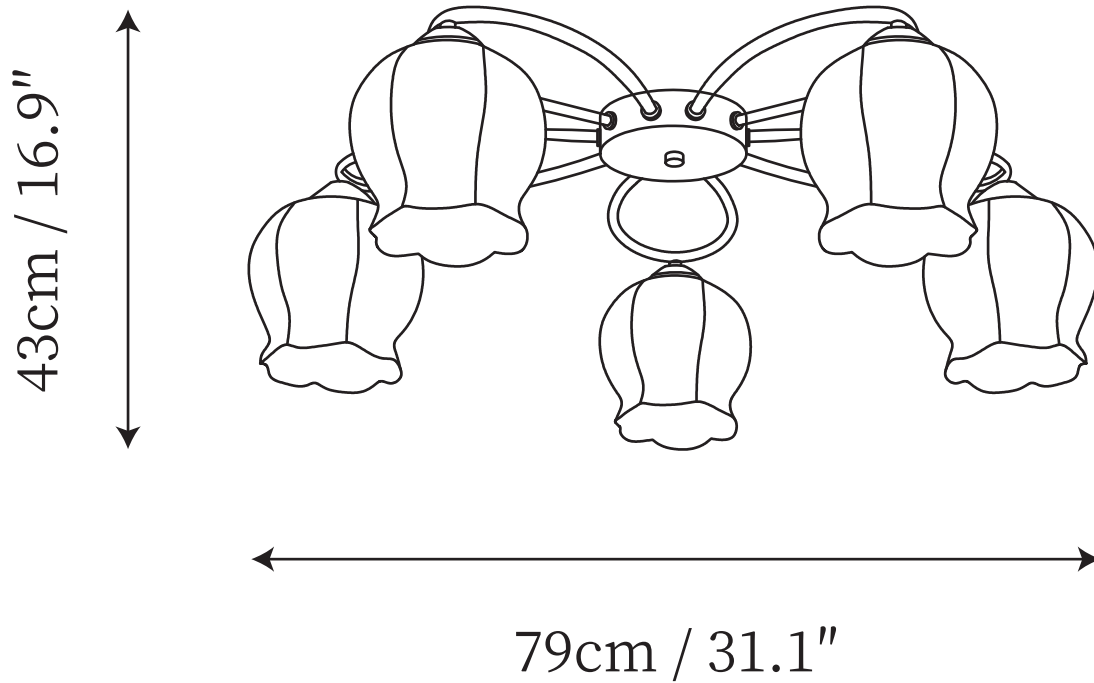

SPECIFICATION SHEET

SPECIFICATION DETAILS

*For custom options, consult factory for details

Fixture Dimensions	D 31.1" x H 16.9"
Light source	E26 or E27
Wattage	Max 40W
Voltage	AC 110-240V
Color Temperature	Based on the purchase of light bulbs
CRI(Ra)	80CRI
Mounting	Ceiling
Driver Required	No
Optional Color Temps	Buy bulbs as needed
LED Rated Life	Based on bulb life (we do not supply bulbs)
Dimming	Dimming is not supported
Finishes	Chrome
Glass Details	White
Material	Metal, Glass
Wire Length	No
Wire Type	No