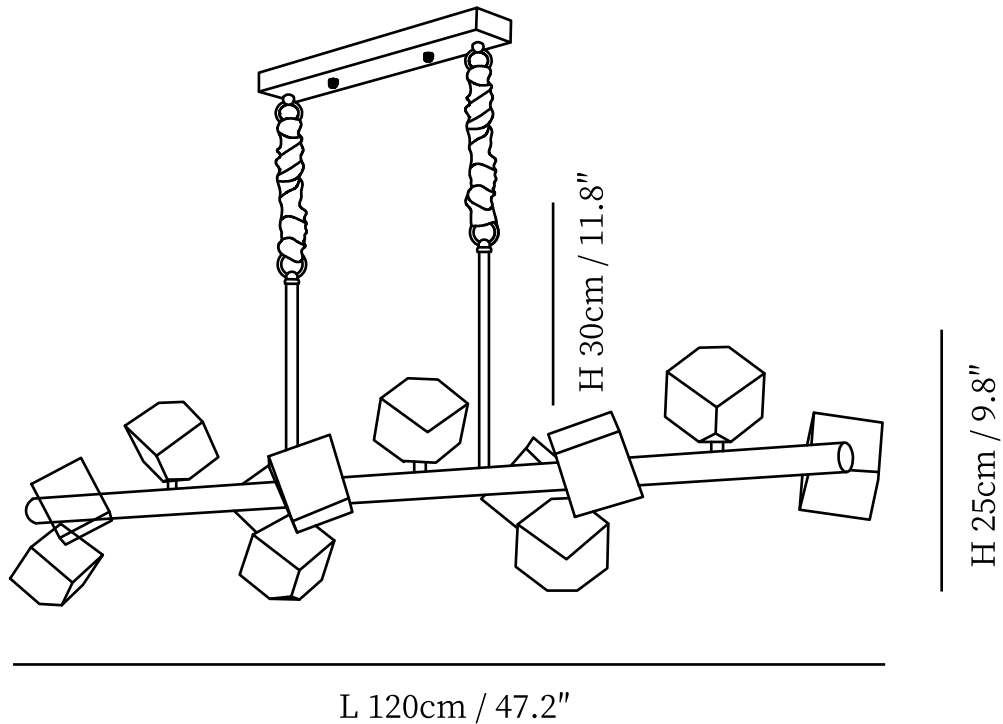

SPECIFICATION SHEET

SPECIFICATION DETAILS

*For custom options, consult factory for details

Fixture Dimensions	D 31.5" x H 9.8"
Light source	G4
Wattage	3W
Voltage	AC 110-240V
Color Temperature	Based on the purchase of light bulbs
CRI(Ra)	80CRI
Mounting	Floor
Driver Required	NO
Optional Color Temps	Buy bulbs as needed
LED Rated Life	Based on bulb life (we do not supply bulbs)
Dimming	Dimming is not supported
Finishes	Black, Gold.
Shade Details	Transparent.
Material	Metal, Crystal.
Hanging Chain Length	Chain lengths range between 50cm - 100cm
Hanging Chain Type	Gold / Black

SPECIFICATION SHEET

SPECIFICATION DETAILS

*For custom options, consult factory for details

Fixture Dimensions	D 39.4" x H 9.8"
Light source	G4
Wattage	3W
Voltage	AC 110-240V
Color Temperature	Based on the purchase of light bulbs
CRI(Ra)	80CRI
Mounting	Floor
Driver Required	NO
Optional Color Temps	Buy bulbs as needed
LED Rated Life	Based on bulb life (we do not supply bulbs)
Dimming	Dimming is not supported
Finishes	Black, Gold.
Shade Details	Transparent.
Material	Metal, Crystal.
Hanging Chain Length	Chain lengths range between 50cm - 100cm
Hanging Chain Type	Gold / Black

SPECIFICATION SHEET

SPECIFICATION DETAILS

*For custom options, consult factory for details

Fixture Dimensions	D 47.2" x H 9.8"
Light source	G4
Wattage	3W
Voltage	AC 110-240V
Color Temperature	Based on the purchase of light bulbs
CRI(Ra)	80CRI
Mounting	Floor
Driver Required	NO
Optional Color Temps	Buy bulbs as needed
LED Rated Life	Based on bulb life (we do not supply bulbs)
Dimming	Dimming is not supported
Finishes	Black, Gold.
Shade Details	Transparent.
Material	Metal, Crystal.
Hanging Chain Length	Chain lengths range between 50cm - 100cm
Hanging Chain Type	Gold / Black