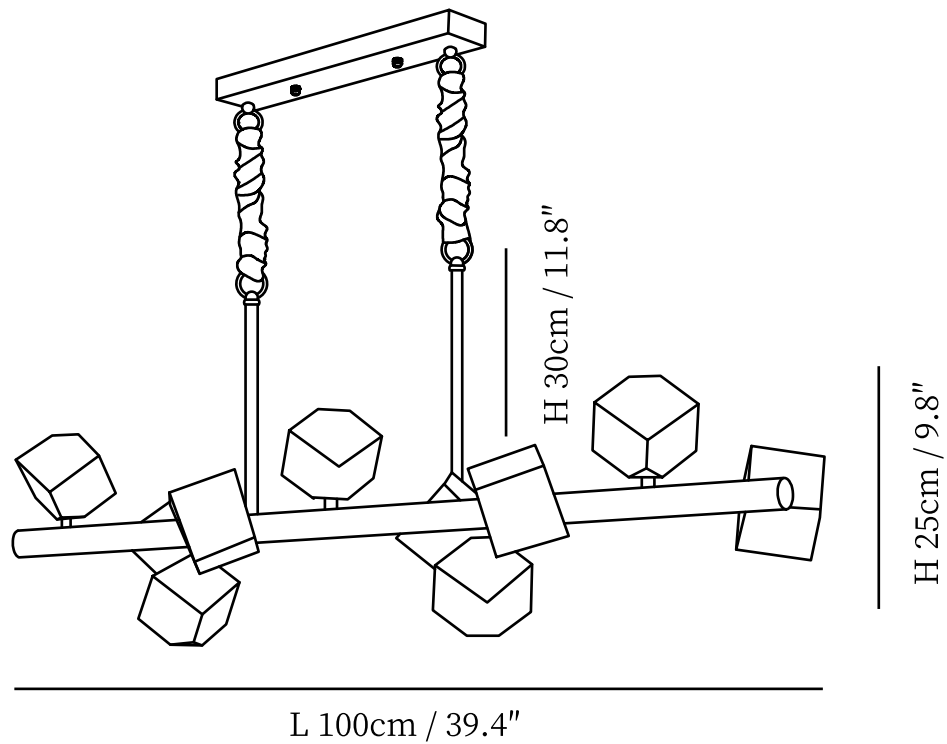

SPECIFICATION SHEET

SPECIFICATION DETAILS

*For custom options, consult factory for details

Fixture Dimensions	D 31.5" x H 9.8"
Light source	G4
Wattage	3W
Voltage	AC 110-240V
Color Temperature	Based on the purchase of light bulbs
CRI(Ra)	80CRI
Mounting	Floor
Driver Required	NO
Optional Color Temps	Buy bulbs as needed
LED Rated Life	Based on bulb life (we do not supply bulbs)
Dimming	Dimming is not supported
Finishes	Black, Gold.
Shade Details	Transparent.
Material	Metal, Crystal.
Hanging Chain Length	Chain lengths range between 50cm - 100cm
Hanging Chain Type	Gold / Black

SPECIFICATION SHEET

SPECIFICATION DETAILS

*For custom options, consult factory for details

Fixture Dimensions	D 39.4" x H 9.8"
Light source	G4
Wattage	3W
Voltage	AC 110-240V
Color Temperature	Based on the purchase of light bulbs
CRI(Ra)	80CRI
Mounting	Floor
Driver Required	NO
Optional Color Temps	Buy bulbs as needed
LED Rated Life	Based on bulb life (we do not supply bulbs)
Dimming	Dimming is not supported
Finishes	Black, Gold.
Shade Details	Transparent.
Material	Metal, Crystal.
Hanging Chain Length	Chain lengths range between 50cm - 100cm
Hanging Chain Type	Gold / Black

SPECIFICATION SHEET

SPECIFICATION DETAILS

*For custom options, consult factory for details

Fixture Dimensions	D 47.2" x H 9.8"
Light source	G4
Wattage	3W
Voltage	AC 110-240V
Color Temperature	Based on the purchase of light bulbs
CRI(Ra)	80CRI
Mounting	Floor
Driver Required	NO
Optional Color Temps	Buy bulbs as needed
LED Rated Life	Based on bulb life (we do not supply bulbs)
Dimming	Dimming is not supported
Finishes	Black, Gold.
Shade Details	Transparent.
Material	Metal, Crystal.
Hanging Chain Length	Chain lengths range between 50cm - 100cm
Hanging Chain Type	Gold / Black