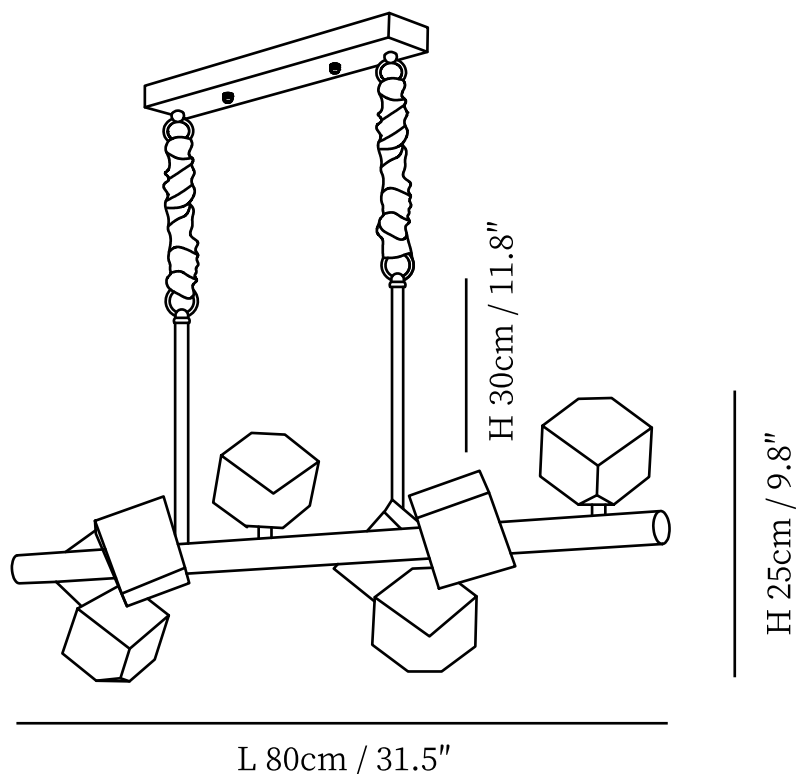

SPECIFICATION SHEET

SPECIFICATION DETAILS

*For custom options, consult factory for details

Fixture Dimensions	D 31.5" x H 9.8"
Light source	G4
Wattage	3W
Voltage	AC 110-240V
Color Temperature	Based on the purchase of light bulbs
CRI(Ra)	80CRI
Mounting	Floor
Driver Required	NO
Optional Color Temps	Buy bulbs as needed
LED Rated Life	Based on bulb life (we do not supply bulbs)
Dimming	Dimming is not supported
Finishes	Black, Gold.
Shade Details	Transparent.
Material	Metal, Crystal.
Hanging Chain Length	Chain lengths range between 50cm - 100cm
Hanging Chain Type	Gold / Black

SPECIFICATION SHEET

SPECIFICATION DETAILS

*For custom options, consult factory for details

Fixture Dimensions	D 39.4" x H 9.8"
Light source	G4
Wattage	3W
Voltage	AC 110-240V
Color Temperature	Based on the purchase of light bulbs
CRI(Ra)	80CRI
Mounting	Floor
Driver Required	NO
Optional Color Temps	Buy bulbs as needed
LED Rated Life	Based on bulb life (we do not supply bulbs)
Dimming	Dimming is not supported
Finishes	Black, Gold.
Shade Details	Transparent.
Material	Metal, Crystal.
Hanging Chain Length	Chain lengths range between 50cm - 100cm
Hanging Chain Type	Gold / Black

SPECIFICATION SHEET

SPECIFICATION DETAILS

*For custom options, consult factory for details

Fixture Dimensions	D 47.2" x H 9.8"
Light source	G4
Wattage	3W
Voltage	AC 110-240V
Color Temperature	Based on the purchase of light bulbs
CRI(Ra)	80CRI
Mounting	Floor
Driver Required	NO
Optional Color Temps	Buy bulbs as needed
LED Rated Life	Based on bulb life (we do not supply bulbs)
Dimming	Dimming is not supported
Finishes	Black, Gold.
Shade Details	Transparent.
Material	Metal, Crystal.
Hanging Chain Length	Chain lengths range between 50cm - 100cm
Hanging Chain Type	Gold / Black