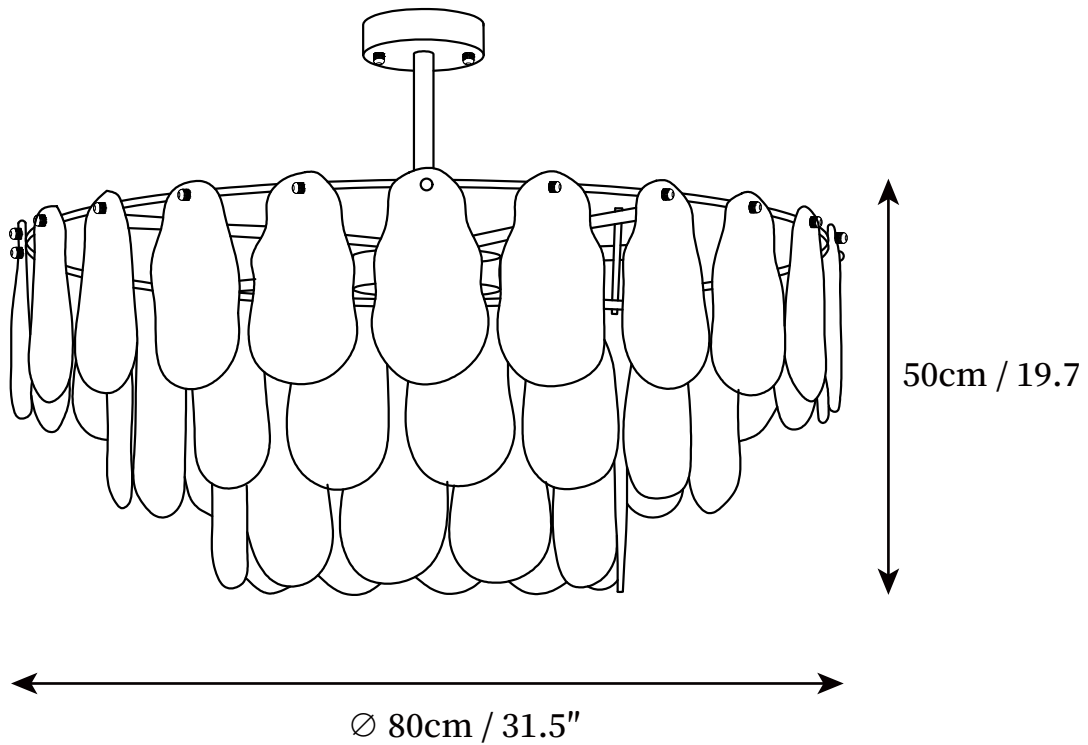

SPECIFICATION SHEET

SPECIFICATION DETAILS

*For custom options, consult factory for details

Fixture Dimensions	$\varnothing$ 31.5" x H 19.7"
Light source	E27
Wattage	Max 40W
Voltage	AC 110-240V
Color Temperature	Based on the purchase of light bulbs
CRI(Ra)	80CRI
Mounting	Ceiling
Driver Required	NO
Optional Color Temps	Buy bulbs as needed
LED Rated Life	Based on bulb life (we do not supply bulbs)
Dimming	Dimming is not supported
Finishes	Brass.
Glass Details	White.
Material	Brass, Glass.
Rod Length	Suspension rod length 50cm/19.7"
Rod Type	Gold / Rod