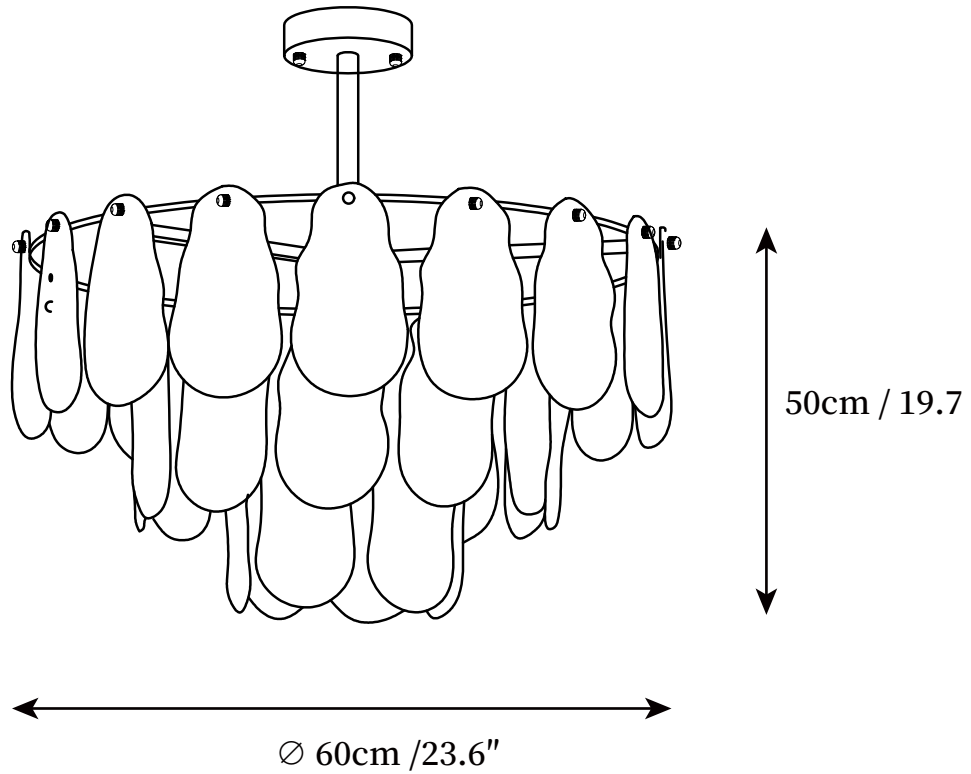

## SPECIFICATION DETAILS

\*For custom options, consult factory for details

<b>Fixture Dimensions</b>	Ø 15.7" x H 13.8"
<b>Light source</b>	E27
<b>Wattage</b>	Max 40W
<b>Voltage</b>	AC 110-240V
<b>Color Temperature</b>	Based on the purchase of light bulbs
<b>CRI(Ra)</b>	80CRI
<b>Mounting</b>	Ceiling
<b>Driver Required</b>	NO
<b>Optional Color Temps</b>	Buy bulbs as needed
<b>LED Rated Life</b>	Based on bulb life (we do not supply bulbs)
<b>Dimming</b>	Dimming is not supported
<b>Finishes</b>	Brass.
<b>Glass Details</b>	White.
<b>Material</b>	Brass, Glass.
<b>Rod Length</b>	Suspension rod length 50cm/19.7"
<b>Rod Type</b>	Gold / Rod

## SPECIFICATION DETAILS

\*For custom options, consult factory for details

<b>Fixture Dimensions</b>	Ø 19.7" x H 13.8"
<b>Light source</b>	E27
<b>Wattage</b>	Max 40W
<b>Voltage</b>	AC 110-240V
<b>Color Temperature</b>	Based on the purchase of light bulbs
<b>CRI(Ra)</b>	80CRI
<b>Mounting</b>	Ceiling
<b>Driver Required</b>	NO
<b>Optional Color Temps</b>	Buy bulbs as needed
<b>LED Rated Life</b>	Based on bulb life (we do not supply bulbs)
<b>Dimming</b>	Dimming is not supported
<b>Finishes</b>	Brass.
<b>Glass Details</b>	White.
<b>Material</b>	Brass, Glass.
<b>Rod Length</b>	Suspension rod length 50cm/19.7"
<b>Rod Type</b>	Gold / Rod

## SPECIFICATION DETAILS

\*For custom options, consult factory for details

<b>Fixture Dimensions</b>	∅ 23.6" x H 19.7"
<b>Light source</b>	E27
<b>Wattage</b>	Max 40W
<b>Voltage</b>	AC 110-240V
<b>Color Temperature</b>	Based on the purchase of light bulbs
<b>CRI(Ra)</b>	80CRI
<b>Mounting</b>	Ceiling
<b>Driver Required</b>	NO
<b>Optional Color Temps</b>	Buy bulbs as needed
<b>LED Rated Life</b>	Based on bulb life (we do not supply bulbs)
<b>Dimming</b>	Dimming is not supported
<b>Finishes</b>	Brass.
<b>Glass Details</b>	White.
<b>Material</b>	Brass, Glass.
<b>RodLength</b>	Suspension rod length 50cm/19.7"
<b>Rod Type</b>	Gold / Rod