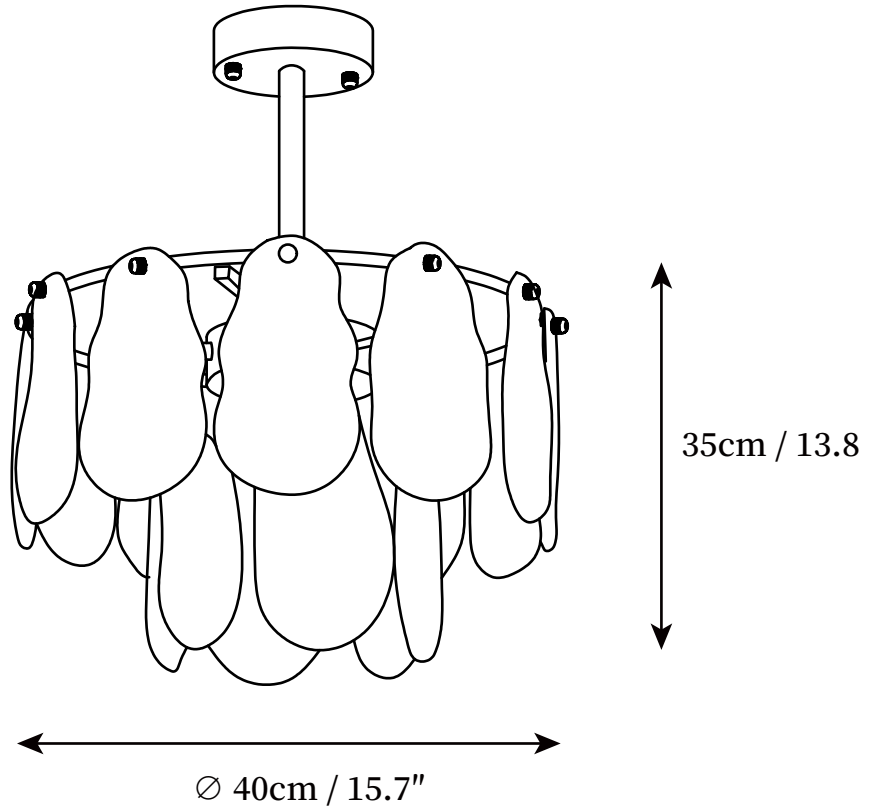

## SPECIFICATION DETAILS

\*For custom options, consult factory for details

<b>Fixture Dimensions</b>	Ø 15.7" x H 13.8"
<b>Light source</b>	E27
<b>Wattage</b>	Max 40W
<b>Voltage</b>	AC 110-240V
<b>Color Temperature</b>	Based on the purchase of light bulbs
<b>CRI(Ra)</b>	80CRI
<b>Mounting</b>	Ceiling
<b>Driver Required</b>	NO
<b>Optional Color Temps</b>	Buy bulbs as needed
<b>LED Rated Life</b>	Based on bulb life (we do not supply bulbs)
<b>Dimming</b>	Dimming is not supported
<b>Finishes</b>	Brass.
<b>Glass Details</b>	White.
<b>Material</b>	Brass, Glass.
<b>Rod Length</b>	Suspension rod length 50cm/19.7"
<b>Rod Type</b>	Gold / Rod

## SPECIFICATION DETAILS

\*For custom options, consult factory for details

<b>Fixture Dimensions</b>	Ø 19.7" x H 13.8"
<b>Light source</b>	E27
<b>Wattage</b>	Max 40W
<b>Voltage</b>	AC 110-240V
<b>Color Temperature</b>	Based on the purchase of light bulbs
<b>CRI(Ra)</b>	80CRI
<b>Mounting</b>	Ceiling
<b>Driver Required</b>	NO
<b>Optional Color Temps</b>	Buy bulbs as needed
<b>LED Rated Life</b>	Based on bulb life (we do not supply bulbs)
<b>Dimming</b>	Dimming is not supported
<b>Finishes</b>	Brass.
<b>Glass Details</b>	White.
<b>Material</b>	Brass, Glass.
<b>Rod Length</b>	Suspension rod length 50cm/19.7"
<b>Rod Type</b>	Gold / Rod

## SPECIFICATION DETAILS

\*For custom options, consult factory for details

<b>Fixture Dimensions</b>	∅ 23.6" x H 19.7"
<b>Light source</b>	E27
<b>Wattage</b>	Max 40W
<b>Voltage</b>	AC 110-240V
<b>Color Temperature</b>	Based on the purchase of light bulbs
<b>CRI(Ra)</b>	80CRI
<b>Mounting</b>	Ceiling
<b>Driver Required</b>	NO
<b>Optional Color Temps</b>	Buy bulbs as needed
<b>LED Rated Life</b>	Based on bulb life (we do not supply bulbs)
<b>Dimming</b>	Dimming is not supported
<b>Finishes</b>	Brass.
<b>Glass Details</b>	White.
<b>Material</b>	Brass, Glass.
<b>RodLength</b>	Suspension rod length 50cm/19.7"
<b>Rod Type</b>	Gold / Rod