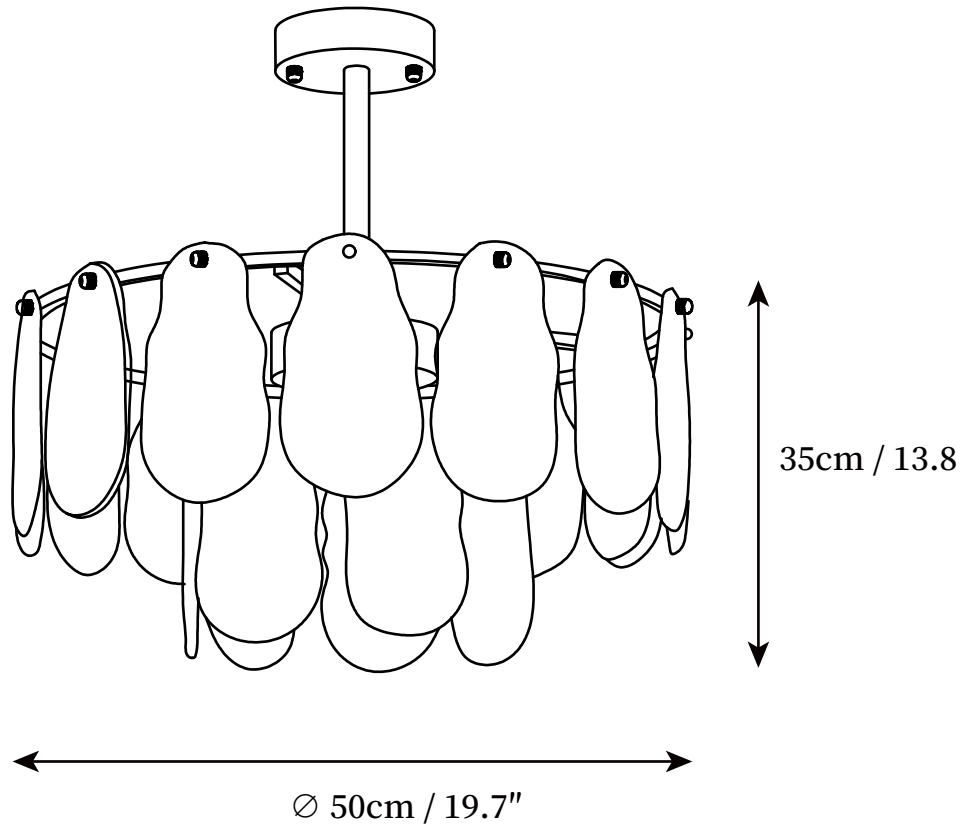

## SPECIFICATION DETAILS

\*For custom options, consult factory for details

<b>Fixture Dimensions</b>	Ø 15.7" x H 13.8"
<b>Light source</b>	E27
<b>Wattage</b>	Max 40W
<b>Voltage</b>	AC 110-240V
<b>Color Temperature</b>	Based on the purchase of light bulbs
<b>CRI(Ra)</b>	80CRI
<b>Mounting</b>	Ceiling
<b>Driver Required</b>	NO
<b>Optional Color Temps</b>	Buy bulbs as needed
<b>LED Rated Life</b>	Based on bulb life (we do not supply bulbs)
<b>Dimming</b>	Dimming is not supported
<b>Finishes</b>	Brass.
<b>Glass Details</b>	White.
<b>Material</b>	Brass, Glass.
<b>Rod Length</b>	Suspension rod length 50cm/19.7"
<b>Rod Type</b>	Gold / Rod

## SPECIFICATION DETAILS

\*For custom options, consult factory for details

<b>Fixture Dimensions</b>	Ø 19.7" x H 13.8"
<b>Light source</b>	E27
<b>Wattage</b>	Max 40W
<b>Voltage</b>	AC 110-240V
<b>Color Temperature</b>	Based on the purchase of light bulbs
<b>CRI(Ra)</b>	80CRI
<b>Mounting</b>	Ceiling
<b>Driver Required</b>	NO
<b>Optional Color Temps</b>	Buy bulbs as needed
<b>LED Rated Life</b>	Based on bulb life (we do not supply bulbs)
<b>Dimming</b>	Dimming is not supported
<b>Finishes</b>	Brass.
<b>Glass Details</b>	White.
<b>Material</b>	Brass, Glass.
<b>Rod Length</b>	Suspension rod length 50cm/19.7"
<b>Rod Type</b>	Gold / Rod

## SPECIFICATION DETAILS

\*For custom options, consult factory for details

<b>Fixture Dimensions</b>	∅ 23.6" x H 19.7"
<b>Light source</b>	E27
<b>Wattage</b>	Max 40W
<b>Voltage</b>	AC 110-240V
<b>Color Temperature</b>	Based on the purchase of light bulbs
<b>CRI(Ra)</b>	80CRI
<b>Mounting</b>	Ceiling
<b>Driver Required</b>	NO
<b>Optional Color Temps</b>	Buy bulbs as needed
<b>LED Rated Life</b>	Based on bulb life (we do not supply bulbs)
<b>Dimming</b>	Dimming is not supported
<b>Finishes</b>	Brass.
<b>Glass Details</b>	White.
<b>Material</b>	Brass, Glass.
<b>RodLength</b>	Suspension rod length 50cm/19.7"
<b>Rod Type</b>	Gold / Rod