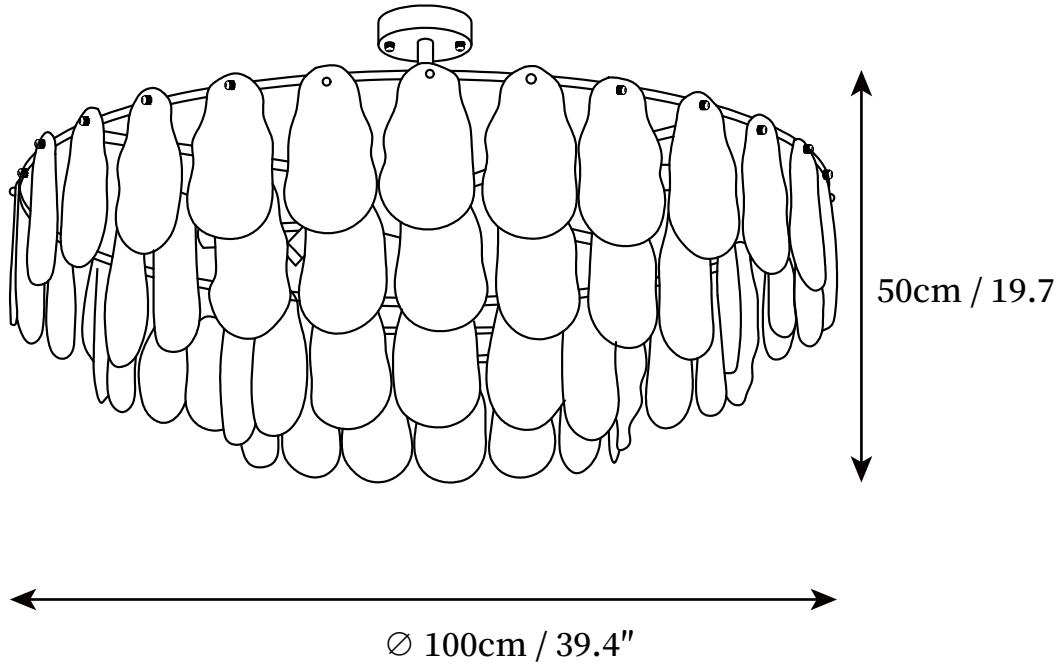

SPECIFICATION SHEET

SPECIFICATION DETAILS

*For custom options, consult factory for details

Fixture Dimensions	∅ 39.4" x H 19.7"
Light source	E27
Wattage	Max 40W
Voltage	AC 110-240V
Color Temperature	Based on the purchase of light bulbs
CRI(Ra)	80CRI
Mounting	Ceiling
Driver Required	NO
Optional Color Temps	Buy bulbs as needed
LED Rated Life	Based on bulb life (we do not supply bulbs)
Dimming	Dimming is not supported
Finishes	Brass.
Glass Details	White.
Material	Brass, Glass.
Rod Length	Suspension rod length 50cm/19.7"
Rod Type	Gold / Rod