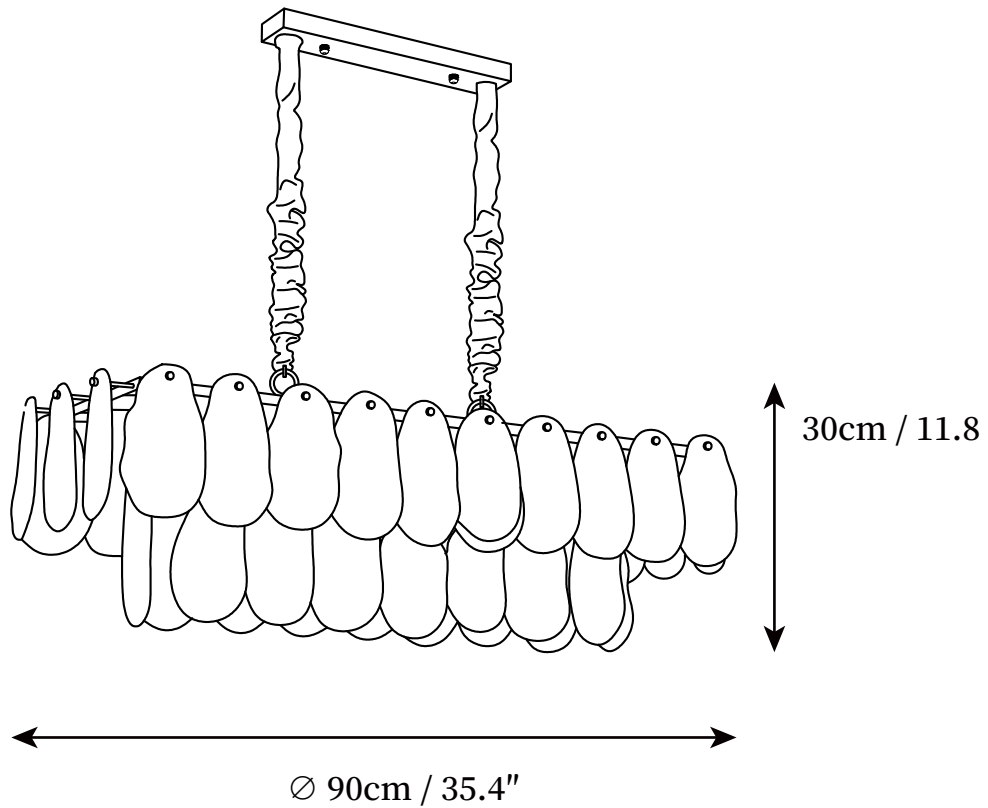

SPECIFICATION SHEET

SPECIFICATION DETAILS

*For custom options, consult factory for details

Fixture Dimensions	∅35.4" x H 11.8"
Light source	E27
Wattage	Max 40W
Voltage	AC 110-240V
Color Temperature	Based on the purchase of light bulbs
CRI(Ra)	80CRI
Mounting	Ceiling
Driver Required	NO
Optional Color Temps	Buy bulbs as needed
LED Rated Life	Based on bulb life (we do not supply bulbs)
Dimming	Dimming is not supported
Finishes	Brass.
Glass Details	White.
Material	Brass, Glass.
Rod Length	Suspension rod length 50cm/19.7"
Rod Type	Gold / Rod