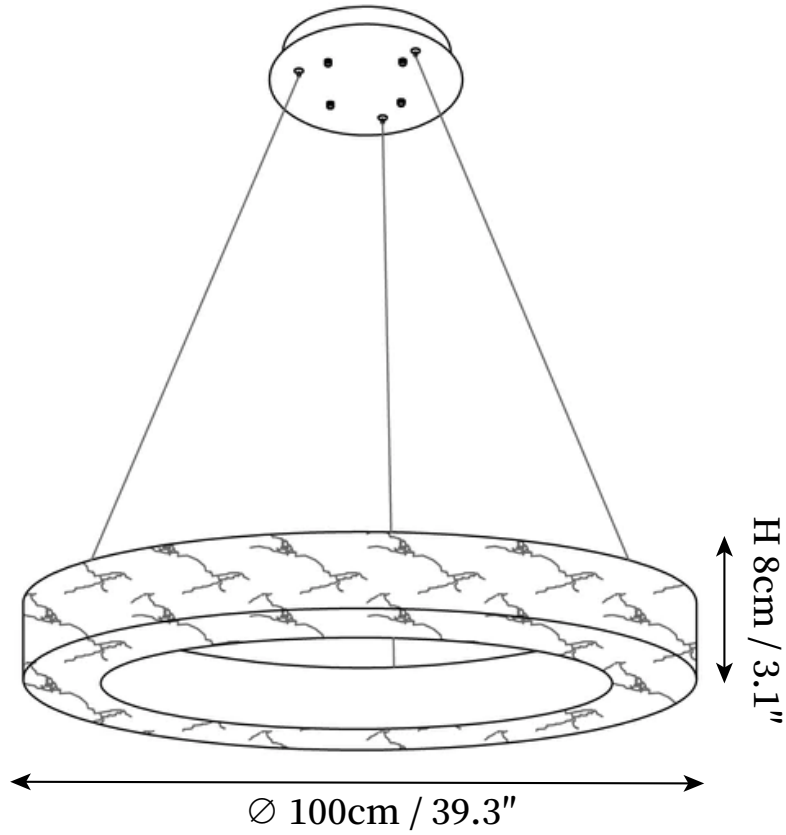

## SPECIFICATION DETAILS

\*For custom options, consult factory for details

<b>Fixture Dimensions</b>	D 23.6" x H 3.1"
<b>Light source</b>	Integrated LED
<b>Wattage</b>	~ 20W
<b>Voltage</b>	AC 110-240V
<b>Dimming</b>	Not supported
<b>CRI(Ra)</b>	90+ CRI
<b>Mounting</b>	Hardwired.
<b>LED Rated Life</b>	30000 hours
<b>Color Temperature</b>	Warm Light (3000K), Neutral Light (4000K), Cool Light (6000K)
<b>Control method</b>	Compatible with common wall switches(not included).
<b>Finishes</b>	Brass.
<b>Shadow Details</b>	White Alabaster.
<b>Material</b>	Brass, Alabaster.
<b>Wire Length</b>	The standard length of the cord is 59" (150 cm), the length is adjustable.

## SPECIFICATION DETAILS

\*For custom options, consult factory for details

<b>Fixture Dimensions</b>	D 31.5" x H 3.1"
<b>Light source</b>	Integrated LED
<b>Wattage</b>	~ 30W
<b>Voltage</b>	AC 110-240V
<b>Dimming</b>	Not supported
<b>CRI(Ra)</b>	90+ CRI
<b>Mounting</b>	Hardwired.
<b>LED Rated Life</b>	30000 hours
<b>Color Temperature</b>	Warm Light (3000K), Neutral Light (4000K), Cool Light (6000K)
<b>Control method</b>	Compatible with common wall switches (not included).
<b>Finishes</b>	Brass.
<b>Shadow Details</b>	White Alabaster.
<b>Material</b>	Brass, Alabaster.
<b>Wire Length</b>	The standard length of the cord is 59" (150 cm), the length is adjustable.

## SPECIFICATION DETAILS

\*For custom options, consult factory for details

<b>Fixture Dimensions</b>	D 39.3" x H 3.1"
<b>Light source</b>	Integrated LED
<b>Wattage</b>	~ 30W
<b>Voltage</b>	AC 110-240V
<b>Dimming</b>	Not supported
<b>CRI(Ra)</b>	90+ CRI
<b>Mounting</b>	Hardwired.
<b>LED Rated Life</b>	30000 hours
<b>Color Temperature</b>	Warm Light (3000K), Neutral Light (4000K), Cool Light (6000K)
<b>Control method</b>	Compatible with common wall switches(not included).
<b>Finishes</b>	Brass.
<b>Shadow Details</b>	White Alabaster.
<b>Material</b>	Brass, Alabaster.
<b>Wire Length</b>	The standard length of the cord is 59" (150 cm), the length is adjustable.