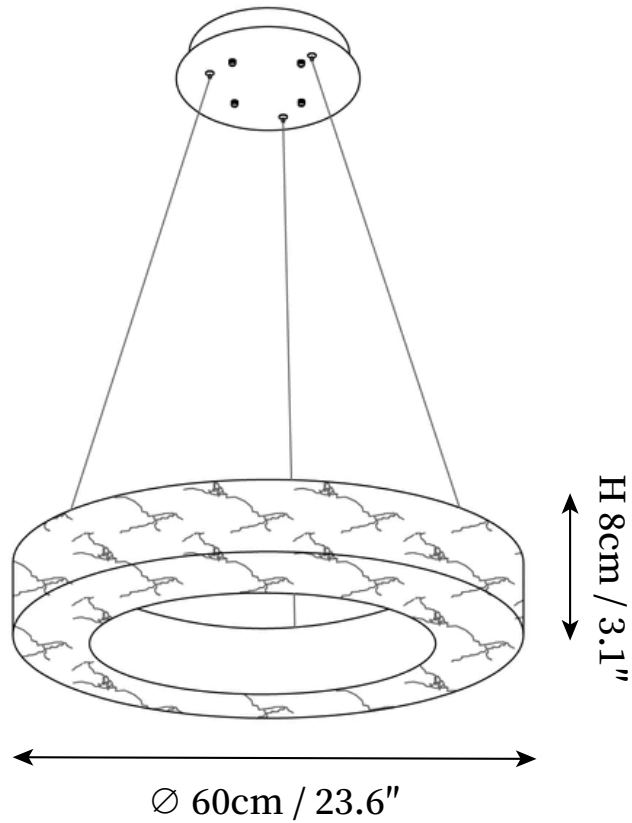

## SPECIFICATION DETAILS

\*For custom options, consult factory for details

<b>Fixture Dimensions</b>	D 23.6" x H 3.1"
<b>Light source</b>	Integrated LED
<b>Wattage</b>	~ 20W
<b>Voltage</b>	AC 110-240V
<b>Dimming</b>	Not supported
<b>CRI(Ra)</b>	90+ CRI
<b>Mounting</b>	Hardwired.
<b>LED Rated Life</b>	30000 hours
<b>Color Temperature</b>	Warm Light (3000K), Neutral Light (4000K), Cool Light (6000K)
<b>Control method</b>	Compatible with common wall switches(not included).
<b>Finishes</b>	Brass.
<b>Shadow Details</b>	White Alabaster.
<b>Material</b>	Brass, Alabaster.
<b>Wire Length</b>	The standard length of the cord is 59" (150 cm), the length is adjustable.

## SPECIFICATION DETAILS

\*For custom options, consult factory for details

<b>Fixture Dimensions</b>	D 31.5" x H 3.1"
<b>Light source</b>	Integrated LED
<b>Wattage</b>	~ 30W
<b>Voltage</b>	AC 110-240V
<b>Dimming</b>	Not supported
<b>CRI(Ra)</b>	90+ CRI
<b>Mounting</b>	Hardwired.
<b>LED Rated Life</b>	30000 hours
<b>Color Temperature</b>	Warm Light (3000K), Neutral Light (4000K), Cool Light (6000K)
<b>Control method</b>	Compatible with common wall switches (not included).
<b>Finishes</b>	Brass.
<b>Shadow Details</b>	White Alabaster.
<b>Material</b>	Brass, Alabaster.
<b>Wire Length</b>	The standard length of the cord is 59" (150 cm), the length is adjustable.

## SPECIFICATION DETAILS

\*For custom options, consult factory for details

<b>Fixture Dimensions</b>	D 39.3" x H 3.1"
<b>Light source</b>	Integrated LED
<b>Wattage</b>	~ 30W
<b>Voltage</b>	AC 110-240V
<b>Dimming</b>	Not supported
<b>CRI(Ra)</b>	90+ CRI
<b>Mounting</b>	Hardwired.
<b>LED Rated Life</b>	30000 hours
<b>Color Temperature</b>	Warm Light (3000K), Neutral Light (4000K), Cool Light (6000K)
<b>Control method</b>	Compatible with common wall switches(not included).
<b>Finishes</b>	Brass.
<b>Shadow Details</b>	White Alabaster.
<b>Material</b>	Brass, Alabaster.
<b>Wire Length</b>	The standard length of the cord is 59" (150 cm), the length is adjustable.