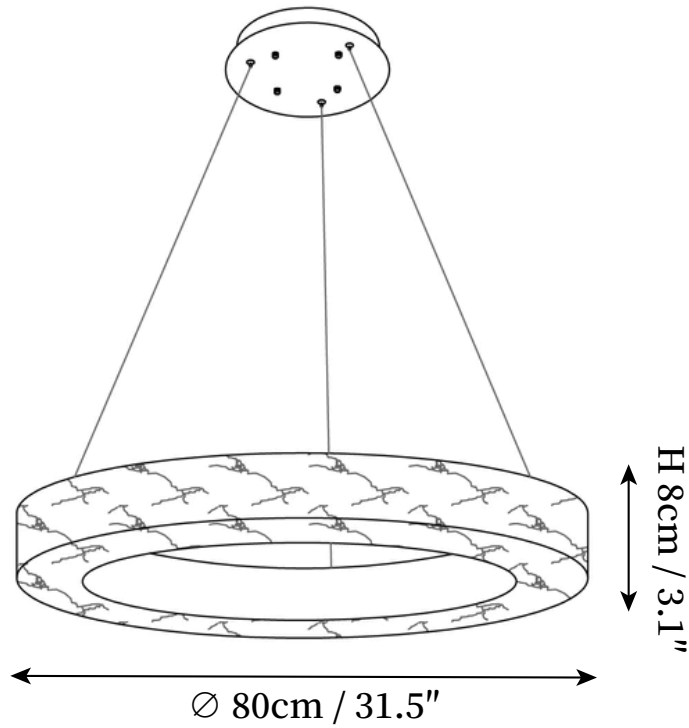

## SPECIFICATION DETAILS

\*For custom options, consult factory for details

<b>Fixture Dimensions</b>	D 23.6" x H 3.1"
<b>Light source</b>	Integrated LED
<b>Wattage</b>	~ 20W
<b>Voltage</b>	AC 110-240V
<b>Dimming</b>	Not supported
<b>CRI(Ra)</b>	90+ CRI
<b>Mounting</b>	Hardwired.
<b>LED Rated Life</b>	30000 hours
<b>Color Temperature</b>	Warm Light (3000K), Neutral Light (4000K), Cool Light (6000K)
<b>Control method</b>	Compatible with common wall switches(not included).
<b>Finishes</b>	Brass.
<b>Shadow Details</b>	White Alabaster.
<b>Material</b>	Brass, Alabaster.
<b>Wire Length</b>	The standard length of the cord is 59" (150 cm), the length is adjustable.

## SPECIFICATION DETAILS

\*For custom options, consult factory for details

<b>Fixture Dimensions</b>	D 31.5" x H 3.1"
<b>Light source</b>	Integrated LED
<b>Wattage</b>	~ 30W
<b>Voltage</b>	AC 110-240V
<b>Dimming</b>	Not supported
<b>CRI(Ra)</b>	90+ CRI
<b>Mounting</b>	Hardwired.
<b>LED Rated Life</b>	30000 hours
<b>Color Temperature</b>	Warm Light (3000K), Neutral Light (4000K), Cool Light (6000K)
<b>Control method</b>	Compatible with common wall switches (not included).
<b>Finishes</b>	Brass.
<b>Shadow Details</b>	White Alabaster.
<b>Material</b>	Brass, Alabaster.
<b>Wire Length</b>	The standard length of the cord is 59" (150 cm), the length is adjustable.

## SPECIFICATION DETAILS

\*For custom options, consult factory for details

<b>Fixture Dimensions</b>	D 39.3" x H 3.1"
<b>Light source</b>	Integrated LED
<b>Wattage</b>	~ 30W
<b>Voltage</b>	AC 110-240V
<b>Dimming</b>	Not supported
<b>CRI(Ra)</b>	90+ CRI
<b>Mounting</b>	Hardwired.
<b>LED Rated Life</b>	30000 hours
<b>Color Temperature</b>	Warm Light (3000K), Neutral Light (4000K), Cool Light (6000K)
<b>Control method</b>	Compatible with common wall switches(not included).
<b>Finishes</b>	Brass.
<b>Shadow Details</b>	White Alabaster.
<b>Material</b>	Brass, Alabaster.
<b>Wire Length</b>	The standard length of the cord is 59" (150 cm), the length is adjustable.