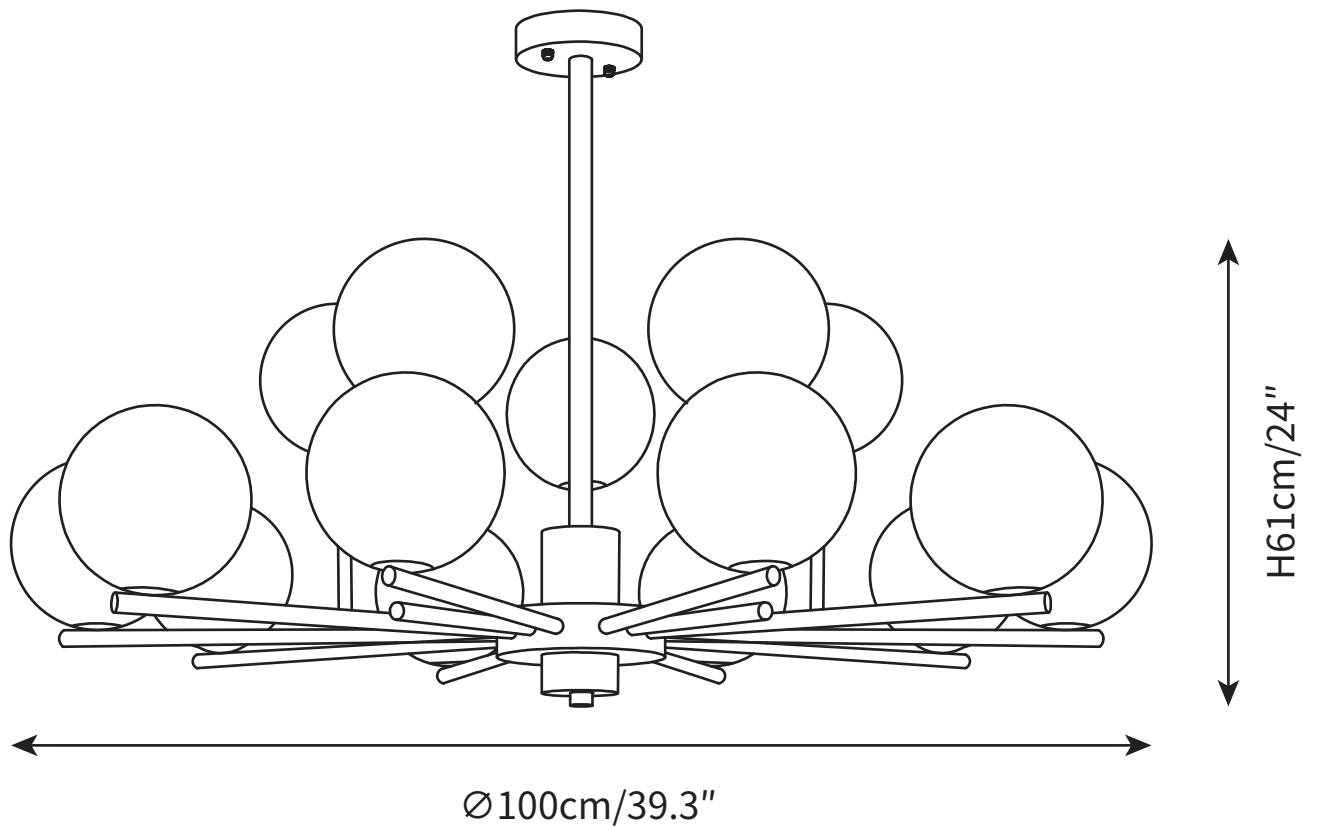

SPECIFICATION SHEET

SPECIFICATION DETAILS

*For custom options, consult factory for details

Fixture Dimensions	Ø 25.9" x H 24"
Light source	G9
Wattage	~5W
Voltage	AC 110-240V
Color Temperature	Based on the purchase of light bulbs
CRI(Ra)	80CRI
Mounting	Ceiling
Driver Required	NO
Optional Color Temps	Buy bulbs as needed
LED Rated Life	Based on bulb life (we do not supply bulbs)
Dimming	Dimming is not supported
Finishes	Black & Gold
Shade Finish	White
Material	Metal, PE
Rod Length	19.7"
Rod Type	Gold/ Rod

SPECIFICATION SHEET

SPECIFICATION DETAILS

*For custom options, consult factory for details

Fixture Dimensions	Ø 32.6" x H 24"
Light source	G9
Wattage	~5W
Voltage	AC 110-240V
Color Temperature	Based on the purchase of light bulbs
CRI(Ra)	80CRI
Mounting	Ceiling
Driver Required	NO
Optional Color Temps	Buy bulbs as needed
LED Rated Life	Based on bulb life (we do not supply bulbs)
Dimming	Dimming is not supported
Finishes	Black & Gold
Shade Finish	White
Material	Metal, PE
Rod Length	19.7"
Rod Type	Gold/ Rod

SPECIFICATION SHEET

SPECIFICATION DETAILS

*For custom options, consult factory for details

Fixture Dimensions	$\text{Ø} 39.3'' \times \text{H} 24''$
Light source	G9
Wattage	~5W
Voltage	AC 110-240V
Color Temperature	Based on the purchase of light bulbs
CRI(Ra)	80CRI
Mounting	Ceiling
Driver Required	NO
Optional Color Temps	Buy bulbs as needed
LED Rated Life	Based on bulb life (we do not supply bulbs)
Dimming	Dimming is not supported
Finishes	Black & Gold
Shade Finish	White
Material	Metal, PE
Rod Length	19.7''
Rod Type	Gold/ Rod