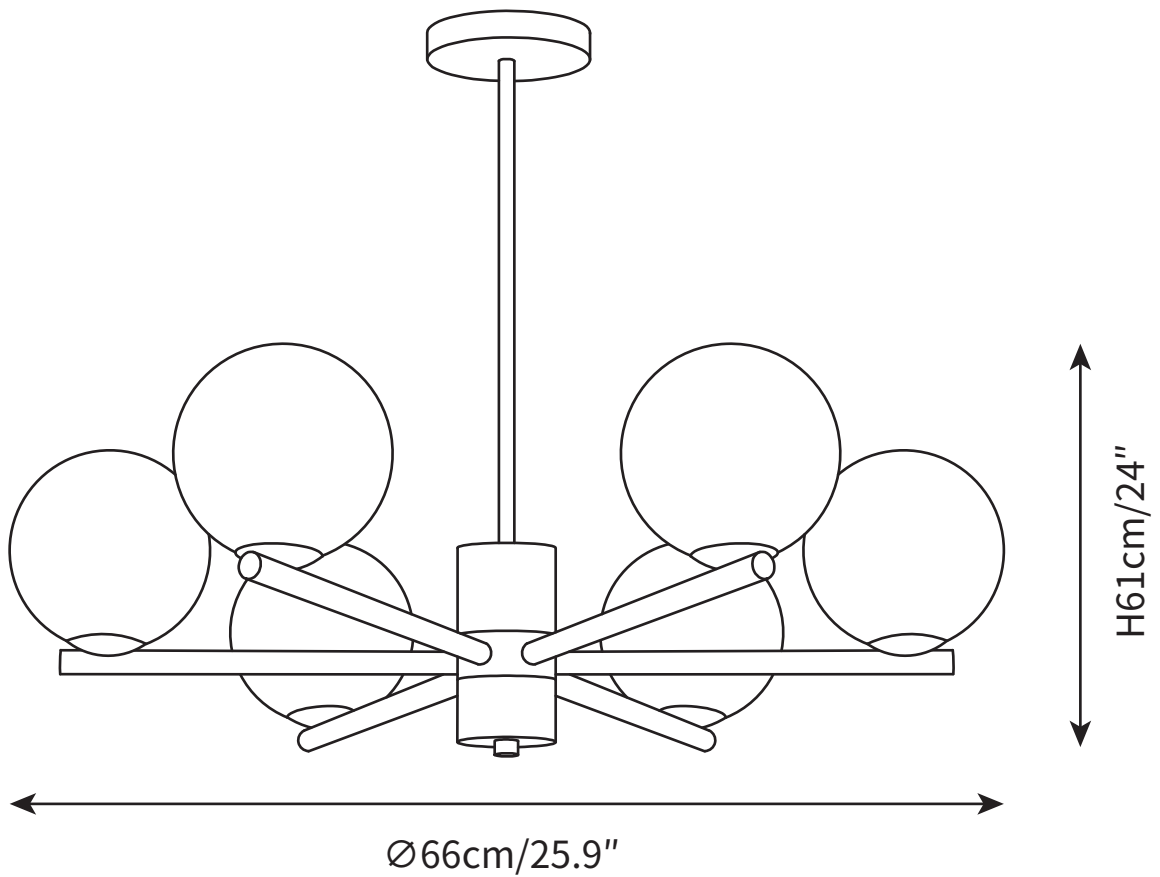

SPECIFICATION SHEET

SPECIFICATION DETAILS

*For custom options, consult factory for details

Fixture Dimensions	Ø 25.9" x H 24"
Light source	G9
Wattage	~5W
Voltage	AC 110-240V
Color Temperature	Based on the purchase of light bulbs
CRI(Ra)	80CRI
Mounting	Ceiling
Driver Required	NO
Optional Color Temps	Buy bulbs as needed
LED Rated Life	Based on bulb life (we do not supply bulbs)
Dimming	Dimming is not supported
Finishes	Black & Gold
Shade Finish	White
Material	Metal, PE
Rod Length	19.7"
Rod Type	Gold/ Rod

SPECIFICATION SHEET

SPECIFICATION DETAILS

*For custom options, consult factory for details

Fixture Dimensions	Ø 32.6" x H 24"
Light source	G9
Wattage	~5W
Voltage	AC 110-240V
Color Temperature	Based on the purchase of light bulbs
CRI(Ra)	80CRI
Mounting	Ceiling
Driver Required	NO
Optional Color Temps	Buy bulbs as needed
LED Rated Life	Based on bulb life (we do not supply bulbs)
Dimming	Dimming is not supported
Finishes	Black & Gold
Shade Finish	White
Material	Metal, PE
Rod Length	19.7"
Rod Type	Gold/ Rod

SPECIFICATION SHEET

SPECIFICATION DETAILS

*For custom options, consult factory for details

Fixture Dimensions	$\text{Ø} 39.3'' \times \text{H} 24''$
Light source	G9
Wattage	~5W
Voltage	AC 110-240V
Color Temperature	Based on the purchase of light bulbs
CRI(Ra)	80CRI
Mounting	Ceiling
Driver Required	NO
Optional Color Temps	Buy bulbs as needed
LED Rated Life	Based on bulb life (we do not supply bulbs)
Dimming	Dimming is not supported
Finishes	Black & Gold
Shade Finish	White
Material	Metal, PE
Rod Length	19.7''
Rod Type	Gold/ Rod