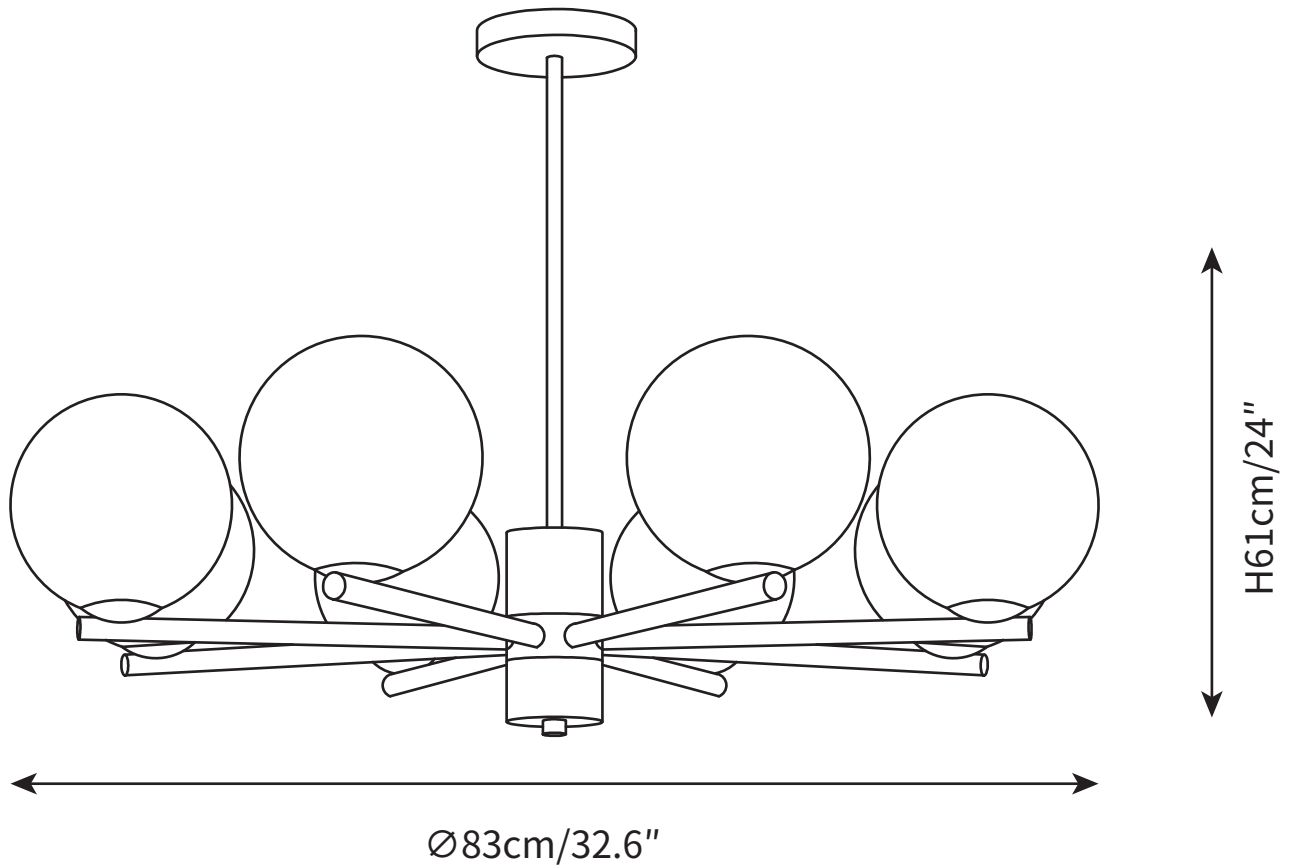

SPECIFICATION SHEET

SPECIFICATION DETAILS

*For custom options, consult factory for details

Fixture Dimensions	Ø 25.9" x H 24"
Light source	G9
Wattage	~5W
Voltage	AC 110-240V
Color Temperature	Based on the purchase of light bulbs
CRI(Ra)	80CRI
Mounting	Ceiling
Driver Required	NO
Optional Color Temps	Buy bulbs as needed
LED Rated Life	Based on bulb life (we do not supply bulbs)
Dimming	Dimming is not supported
Finishes	Black & Gold
Shade Finish	White
Material	Metal, PE
Rod Length	19.7"
Rod Type	Gold/ Rod

SPECIFICATION SHEET

SPECIFICATION DETAILS

*For custom options, consult factory for details

Fixture Dimensions	Ø 32.6" x H 24"
Light source	G9
Wattage	~5W
Voltage	AC 110-240V
Color Temperature	Based on the purchase of light bulbs
CRI(Ra)	80CRI
Mounting	Ceiling
Driver Required	NO
Optional Color Temps	Buy bulbs as needed
LED Rated Life	Based on bulb life (we do not supply bulbs)
Dimming	Dimming is not supported
Finishes	Black & Gold
Shade Finish	White
Material	Metal, PE
Rod Length	19.7"
Rod Type	Gold/ Rod

SPECIFICATION SHEET

SPECIFICATION DETAILS

*For custom options, consult factory for details

Fixture Dimensions	$\text{Ø} 39.3'' \times \text{H} 24''$
Light source	G9
Wattage	~5W
Voltage	AC 110-240V
Color Temperature	Based on the purchase of light bulbs
CRI(Ra)	80CRI
Mounting	Ceiling
Driver Required	NO
Optional Color Temps	Buy bulbs as needed
LED Rated Life	Based on bulb life (we do not supply bulbs)
Dimming	Dimming is not supported
Finishes	Black & Gold
Shade Finish	White
Material	Metal, PE
Rod Length	19.7''
Rod Type	Gold/ Rod