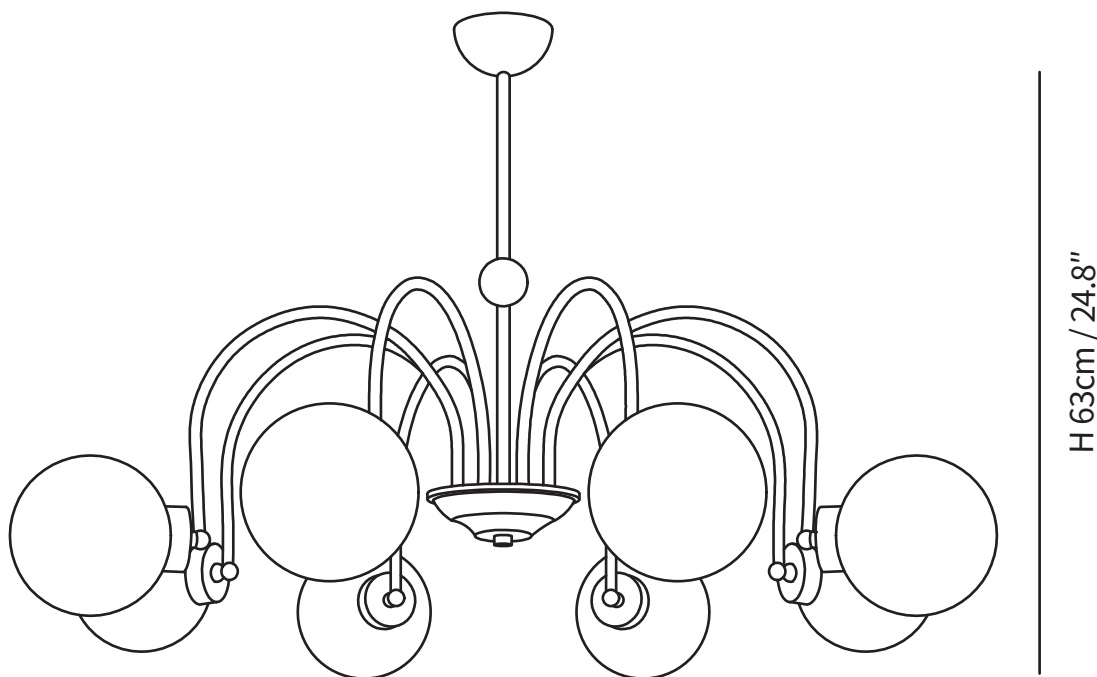

## SPECIFICATION DETAILS

\*For custom options, consult factory for details

<b>Fixture Dimensions</b>	D23.6" x H 24"
<b>Light source</b>	G9
<b>Wattage</b>	5W
<b>Voltage</b>	AC 110-240V
<b>Color Temperature</b>	Based on the purchase of light bulbs
<b>CRI(Ra)</b>	80CRI
<b>Mounting</b>	Ceiling
<b>Driver Required</b>	NO
<b>Optional Color Temps</b>	Buy bulbs as needed
<b>LED Rated Life</b>	Based on bulb life (we do not supply bulbs)
<b>Dimming</b>	Dimming is not supported
<b>Finishes</b>	Brass
<b>Shade Details</b>	White
<b>Material</b>	Brass, Glass
<b>Rod Length</b>	19.7"
<b>Rod Type</b>	Gold Suspension rod

# SPECIFICATION SHEET

---

---

Ø 70cm / 27.6"

## SPECIFICATION DETAILS

\*For custom options, consult factory for details

<b>Fixture Dimensions</b>	27.6" x H 24.8"
<b>Light source</b>	G9
<b>Wattage</b>	5W
<b>Voltage</b>	AC 110-240V
<b>Color Temperature</b>	Based on the purchase of light bulbs
<b>CRI(Ra)</b>	80CRI
<b>Mounting</b>	Ceiling
<b>Driver Required</b>	NO
<b>Optional Color Temps</b>	Buy bulbs as needed
<b>LED Rated Life</b>	Based on bulb life (we do not supply bulbs)
<b>Dimming</b>	Dimming is not supported
<b>Finishes</b>	Brass
<b>Shade Details</b>	White
<b>Material</b>	Brass, Glass
<b>Rod Length</b>	19.7"
<b>Rod Type</b>	Gold Suspension rod

# SPECIFICATION SHEET

---

---

Ø 95cm / 37.4"