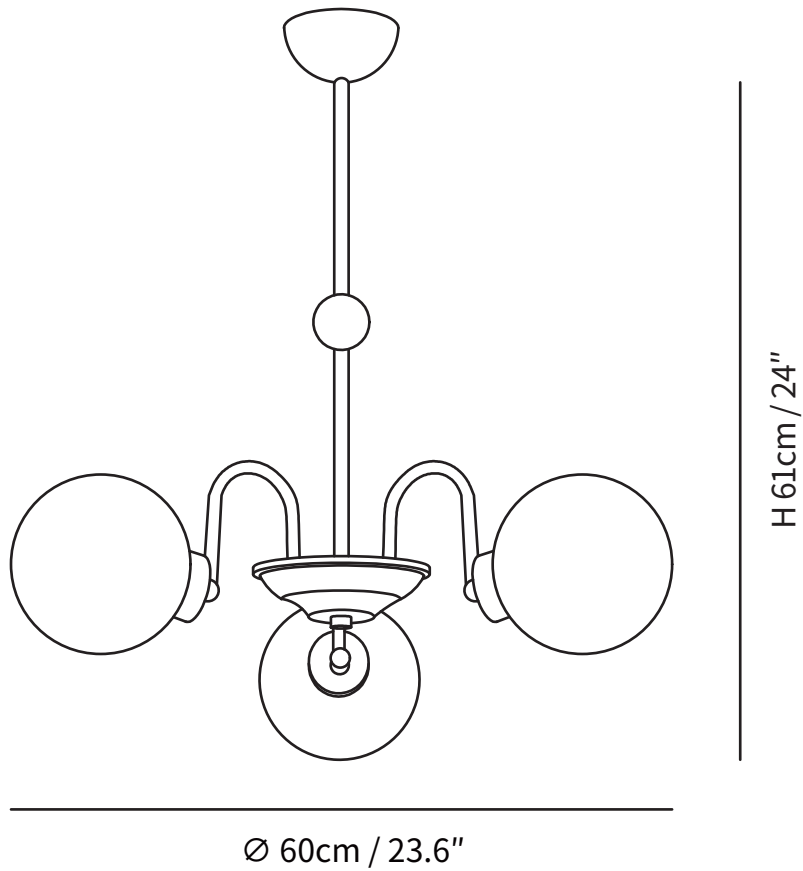

## SPECIFICATION DETAILS

\*For custom options, consult factory for details

<b>Fixture Dimensions</b>	D23.6" x H 24"
<b>Light source</b>	G9
<b>Wattage</b>	5W
<b>Voltage</b>	AC 110-240V
<b>Color Temperature</b>	Based on the purchase of light bulbs
<b>CRI(Ra)</b>	80CRI
<b>Mounting</b>	Ceiling
<b>Driver Required</b>	NO
<b>Optional Color Temps</b>	Buy bulbs as needed
<b>LED Rated Life</b>	Based on bulb life (we do not supply bulbs)
<b>Dimming</b>	Dimming is not supported
<b>Finishes</b>	Brass
<b>Shade Details</b>	White
<b>Material</b>	Brass, Glass
<b>Rod Length</b>	19.7"
<b>Rod Type</b>	Gold Suspension rod

# SPECIFICATION SHEET

---

---

Ø 70cm / 27.6"

## SPECIFICATION DETAILS

\*For custom options, consult factory for details

<b>Fixture Dimensions</b>	27.6" x H 24.8"
<b>Light source</b>	G9
<b>Wattage</b>	5W
<b>Voltage</b>	AC 110-240V
<b>Color Temperature</b>	Based on the purchase of light bulbs
<b>CRI(Ra)</b>	80CRI
<b>Mounting</b>	Ceiling
<b>Driver Required</b>	NO
<b>Optional Color Temps</b>	Buy bulbs as needed
<b>LED Rated Life</b>	Based on bulb life (we do not supply bulbs)
<b>Dimming</b>	Dimming is not supported
<b>Finishes</b>	Brass
<b>Shade Details</b>	White
<b>Material</b>	Brass, Glass
<b>Rod Length</b>	19.7"
<b>Rod Type</b>	Gold Suspension rod

# SPECIFICATION SHEET

---

---

Ø 95cm / 37.4"