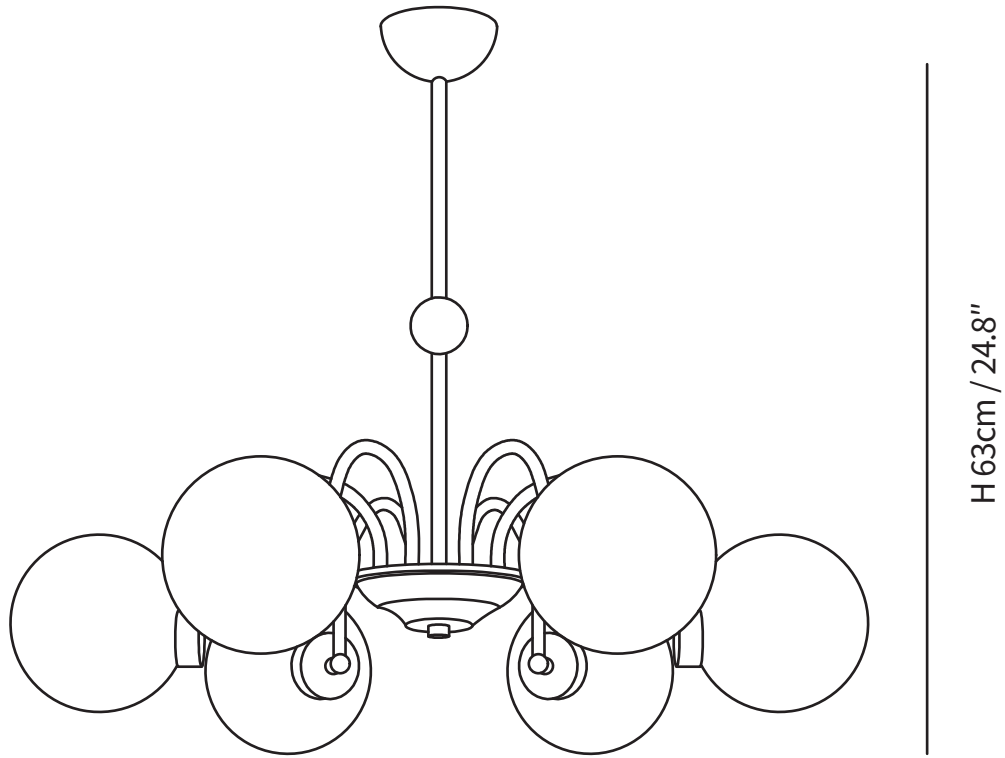

## SPECIFICATION DETAILS

\*For custom options, consult factory for details

<b>Fixture Dimensions</b>	D23.6" x H 24"
<b>Light source</b>	G9
<b>Wattage</b>	5W
<b>Voltage</b>	AC 110-240V
<b>Color Temperature</b>	Based on the purchase of light bulbs
<b>CRI(Ra)</b>	80CRI
<b>Mounting</b>	Ceiling
<b>Driver Required</b>	NO
<b>Optional Color Temps</b>	Buy bulbs as needed
<b>LED Rated Life</b>	Based on bulb life (we do not supply bulbs)
<b>Dimming</b>	Dimming is not supported
<b>Finishes</b>	Brass
<b>Shade Details</b>	White
<b>Material</b>	Brass, Glass
<b>Rod Length</b>	19.7"
<b>Rod Type</b>	Gold Suspension rod

# SPECIFICATION SHEET

---

---

Ø 70cm / 27.6"

## SPECIFICATION DETAILS

\*For custom options, consult factory for details

<b>Fixture Dimensions</b>	27.6" x H 24.8"
<b>Light source</b>	G9
<b>Wattage</b>	5W
<b>Voltage</b>	AC 110-240V
<b>Color Temperature</b>	Based on the purchase of light bulbs
<b>CRI(Ra)</b>	80CRI
<b>Mounting</b>	Ceiling
<b>Driver Required</b>	NO
<b>Optional Color Temps</b>	Buy bulbs as needed
<b>LED Rated Life</b>	Based on bulb life (we do not supply bulbs)
<b>Dimming</b>	Dimming is not supported
<b>Finishes</b>	Brass
<b>Shade Details</b>	White
<b>Material</b>	Brass, Glass
<b>Rod Length</b>	19.7"
<b>Rod Type</b>	Gold Suspension rod

# SPECIFICATION SHEET

---

---

Ø 95cm / 37.4"