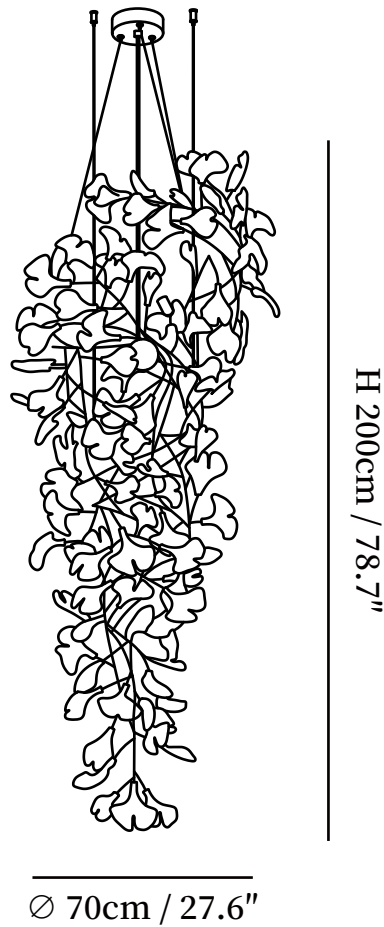

SPECIFICATION SHEET

SPECIFICATION DETAILS

*For custom options, consult factory for details

Fixture Dimensions	D 23.6" x H 59.1"
Light source	G9
Wattage	5W
Voltage	AC 110-240V
Color Temperature	Based on the purchase of light bulbs
CRI(Ra)	80CRI
Mounting	Ceiling
Driver Required	NO
Optional Color Temps	Buy bulbs as needed
LED Rated Life	Based on bulb life (we do not supply bulbs)
Dimming	Dimming is not supported
Finishes	Gold
Glass Details	White
Material	Iron, Ceramics
Wire Length	59"
Wire Type	Black Coaxial Wire

SPECIFICATION SHEET

SPECIFICATION DETAILS

*For custom options, consult factory for details

Fixture Dimensions	D 27.6" x H 78.7"
Light source	G9
Wattage	5W
Voltage	AC 110-240V
Color Temperature	Based on the purchase of light bulbs
CRI(Ra)	80CRI
Mounting	Ceiling
Driver Required	NO
Optional Color Temps	Buy bulbs as needed
LED Rated Life	Based on bulb life (we do not supply bulbs)
Dimming	Dimming is not supported
Finishes	Gold
Glass Details	White
Material	Iron, Ceramics
Wire Length	59"
Wire Type	Black Coaxial Wire

SPECIFICATION SHEET

SPECIFICATION DETAILS

*For custom options, consult factory for details

Fixture Dimensions	D 31.5" x H 98.4"
Light source	G9
Wattage	5W
Voltage	AC 110-240V
Color Temperature	Based on the purchase of light bulbs
CRI(Ra)	80CRI
Mounting	Ceiling
Driver Required	NO
Optional Color Temps	Buy bulbs as needed
LED Rated Life	Based on bulb life (we do not supply bulbs)
Dimming	Dimming is not supported
Finishes	Gold
Glass Details	White
Material	Iron, Ceramics
Wire Length	59"
Wire Type	Black Coaxial Wire