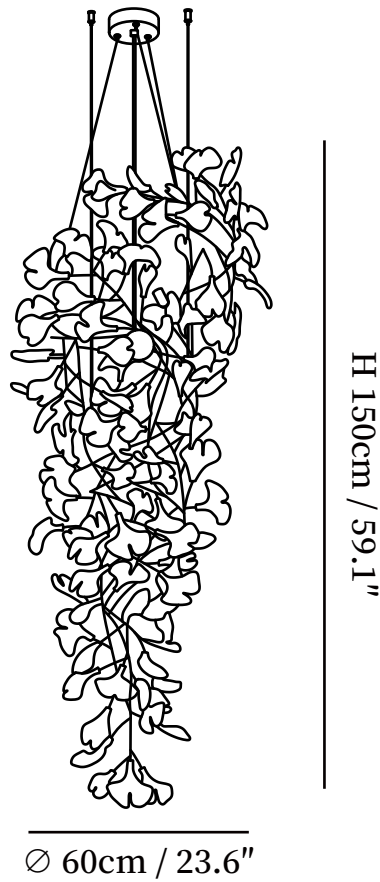

SPECIFICATION SHEET

SPECIFICATION DETAILS

*For custom options, consult factory for details

Fixture Dimensions	D 23.6" x H 59.1"
Light source	G9
Wattage	5W
Voltage	AC 110-240V
Color Temperature	Based on the purchase of light bulbs
CRI(Ra)	80CRI
Mounting	Ceiling
Driver Required	NO
Optional Color Temps	Buy bulbs as needed
LED Rated Life	Based on bulb life (we do not supply bulbs)
Dimming	Dimming is not supported
Finishes	Gold
Glass Details	White
Material	Iron, Ceramics
Wire Length	59"
Wire Type	Black Coaxial Wire

SPECIFICATION SHEET

SPECIFICATION DETAILS

*For custom options, consult factory for details

Fixture Dimensions	D 27.6" x H 78.7"
Light source	G9
Wattage	5W
Voltage	AC 110-240V
Color Temperature	Based on the purchase of light bulbs
CRI(Ra)	80CRI
Mounting	Ceiling
Driver Required	NO
Optional Color Temps	Buy bulbs as needed
LED Rated Life	Based on bulb life (we do not supply bulbs)
Dimming	Dimming is not supported
Finishes	Gold
Glass Details	White
Material	Iron, Ceramics
Wire Length	59"
Wire Type	Black Coaxial Wire

SPECIFICATION SHEET

SPECIFICATION DETAILS

*For custom options, consult factory for details

Fixture Dimensions	D 31.5" x H 98.4"
Light source	G9
Wattage	5W
Voltage	AC 110-240V
Color Temperature	Based on the purchase of light bulbs
CRI(Ra)	80CRI
Mounting	Ceiling
Driver Required	NO
Optional Color Temps	Buy bulbs as needed
LED Rated Life	Based on bulb life (we do not supply bulbs)
Dimming	Dimming is not supported
Finishes	Gold
Glass Details	White
Material	Iron, Ceramics
Wire Length	59"
Wire Type	Black Coaxial Wire