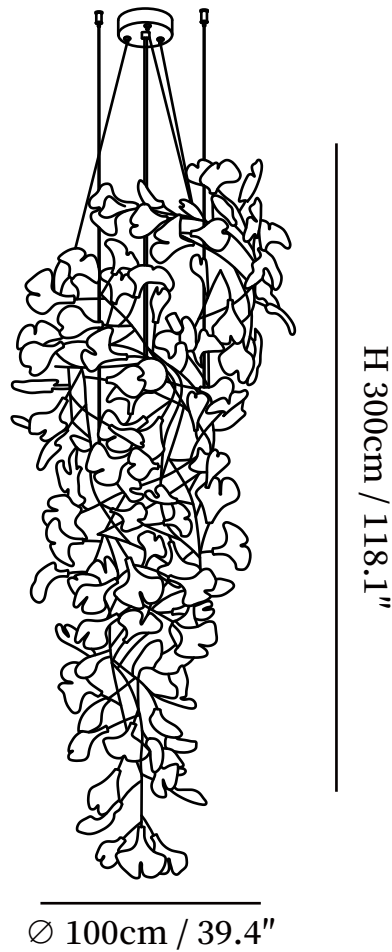

SPECIFICATION SHEET

SPECIFICATION DETAILS

*For custom options, consult factory for details

Fixture Dimensions	D 39.4" x H 118.1"
Light source	G9
Wattage	5W
Voltage	AC 110-240V
Color Temperature	Based on the purchase of light bulbs
CRI(Ra)	80CRI
Mounting	Ceiling
Driver Required	NO
Optional Color Temps	Buy bulbs as needed
LED Rated Life	Based on bulb life (we do not supply bulbs)
Dimming	Dimming is not supported
Finishes	Gold
Glass Details	White
Material	Iron, Ceramics
Wire Length	59"
Wire Type	Black Coaxial Wire