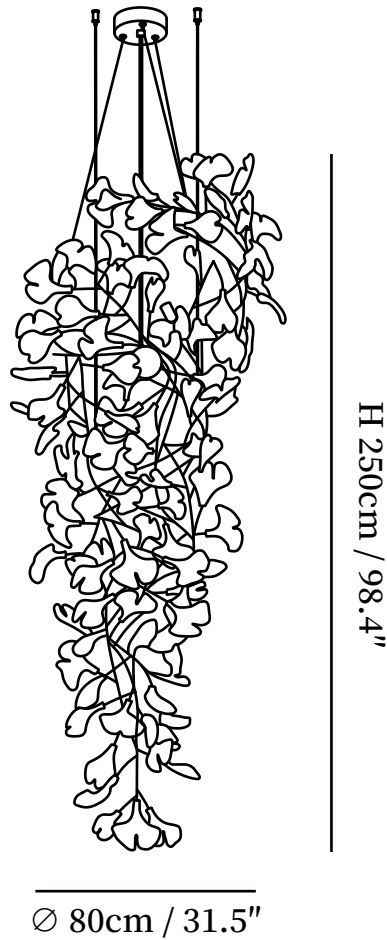

SPECIFICATION SHEET

SPECIFICATION DETAILS

*For custom options, consult factory for details

Fixture Dimensions	D 23.6" x H 59.1"
Light source	G9
Wattage	5W
Voltage	AC 110-240V
Color Temperature	Based on the purchase of light bulbs
CRI(Ra)	80CRI
Mounting	Ceiling
Driver Required	NO
Optional Color Temps	Buy bulbs as needed
LED Rated Life	Based on bulb life (we do not supply bulbs)
Dimming	Dimming is not supported
Finishes	Gold
Glass Details	White
Material	Iron, Ceramics
Wire Length	59"
Wire Type	Black Coaxial Wire

SPECIFICATION SHEET

SPECIFICATION DETAILS

*For custom options, consult factory for details

Fixture Dimensions	D 27.6" x H 78.7"
Light source	G9
Wattage	5W
Voltage	AC 110-240V
Color Temperature	Based on the purchase of light bulbs
CRI(Ra)	80CRI
Mounting	Ceiling
Driver Required	NO
Optional Color Temps	Buy bulbs as needed
LED Rated Life	Based on bulb life (we do not supply bulbs)
Dimming	Dimming is not supported
Finishes	Gold
Glass Details	White
Material	Iron, Ceramics
Wire Length	59"
Wire Type	Black Coaxial Wire

SPECIFICATION SHEET

SPECIFICATION DETAILS

*For custom options, consult factory for details

Fixture Dimensions	D 31.5" x H 98.4"
Light source	G9
Wattage	5W
Voltage	AC 110-240V
Color Temperature	Based on the purchase of light bulbs
CRI(Ra)	80CRI
Mounting	Ceiling
Driver Required	NO
Optional Color Temps	Buy bulbs as needed
LED Rated Life	Based on bulb life (we do not supply bulbs)
Dimming	Dimming is not supported
Finishes	Gold
Glass Details	White
Material	Iron, Ceramics
Wire Length	59"
Wire Type	Black Coaxial Wire