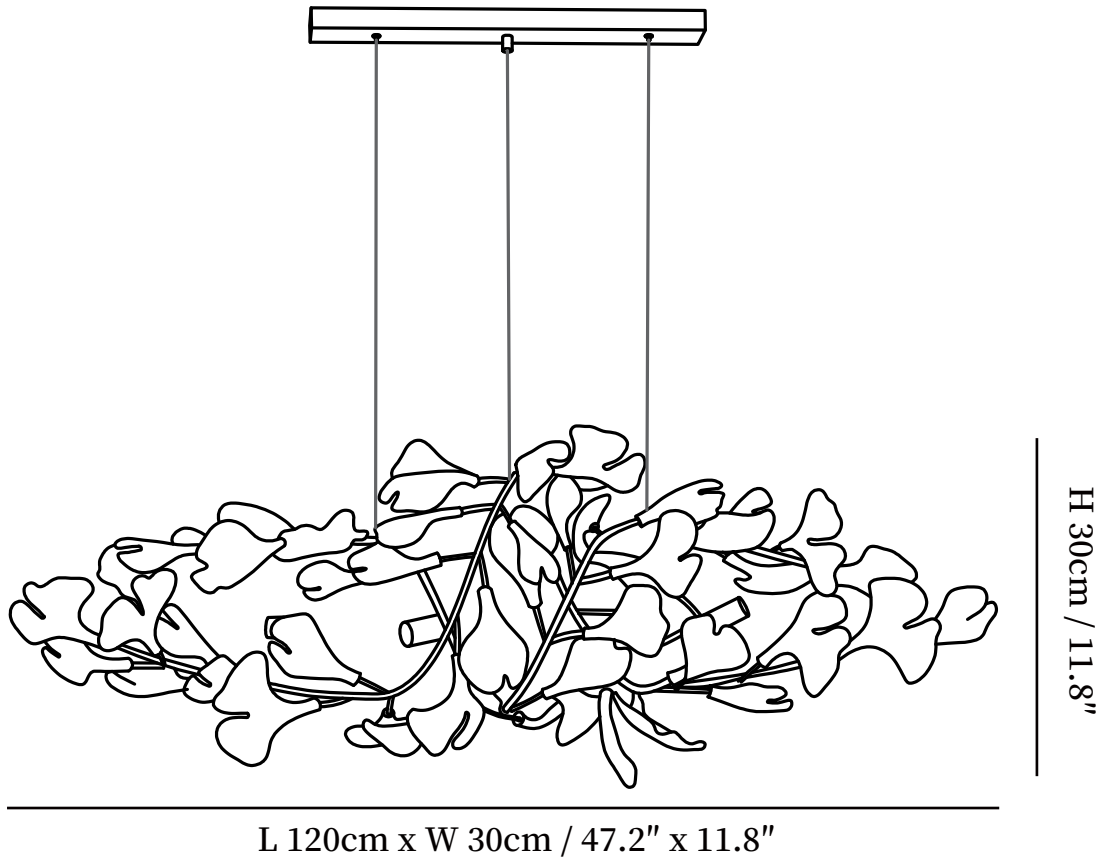

## SPECIFICATION DETAILS

\*For custom options, consult factory for details

<b>Fixture Dimensions</b>	L 31.5" x W 11.8" x H 11.8"
<b>Light source</b>	G9
<b>Wattage</b>	5W
<b>Voltage</b>	AC 110-240V
<b>Color Temperature</b>	Based on the purchase of light bulbs
<b>CRI(Ra)</b>	80CRI
<b>Mounting</b>	Ceiling
<b>Driver Required</b>	NO
<b>Optional Color Temps</b>	Buy bulbs as needed
<b>LED Rated Life</b>	Based on bulb life (we do not supply bulbs)
<b>Dimming</b>	Dimming is not supported
<b>Finishes</b>	Gold
<b>Glass Details</b>	White
<b>Material</b>	Iron, Ceramics
<b>Wire Length</b>	59"
<b>Wire Type</b>	Black Coaxial Wire

# SPECIFICATION SHEET

---

L 100cm x W 30cm / 39.4" x 11.8"

## SPECIFICATION DETAILS

\*For custom options, consult factory for details

<b>Fixture Dimensions</b>	L 39.4" x W 11.8" x H 11.8"
<b>Light source</b>	G9
<b>Wattage</b>	5W
<b>Voltage</b>	AC 110-240V
<b>Color Temperature</b>	Based on the purchase of light bulbs
<b>CRI(Ra)</b>	80CRI
<b>Mounting</b>	Ceiling
<b>Driver Required</b>	NO
<b>Optional Color Temps</b>	Buy bulbs as needed
<b>LED Rated Life</b>	Based on bulb life (we do not supply bulbs)
<b>Dimming</b>	Dimming is not supported
<b>Finishes</b>	Gold
<b>Glass Details</b>	White
<b>Material</b>	Iron, Ceramics
<b>Wire Length</b>	59"
<b>Wire Type</b>	Black Coaxial Wire

## SPECIFICATION DETAILS

\*For custom options, consult factory for details

<b>Fixture Dimensions</b>	L 47.2" x W 11.8" x H 11.8"
<b>Light source</b>	G9
<b>Wattage</b>	5W
<b>Voltage</b>	AC 110-240V
<b>Color Temperature</b>	Based on the purchase of light bulbs
<b>CRI(Ra)</b>	80CRI
<b>Mounting</b>	Ceiling
<b>Driver Required</b>	NO
<b>Optional Color Temps</b>	Buy bulbs as needed
<b>LED Rated Life</b>	Based on bulb life (we do not supply bulbs)
<b>Dimming</b>	Dimming is not supported
<b>Finishes</b>	Gold
<b>Glass Details</b>	White
<b>Material</b>	Iron, Ceramics
<b>Wire Length</b>	59"
<b>Wire Type</b>	Black Coaxial Wire