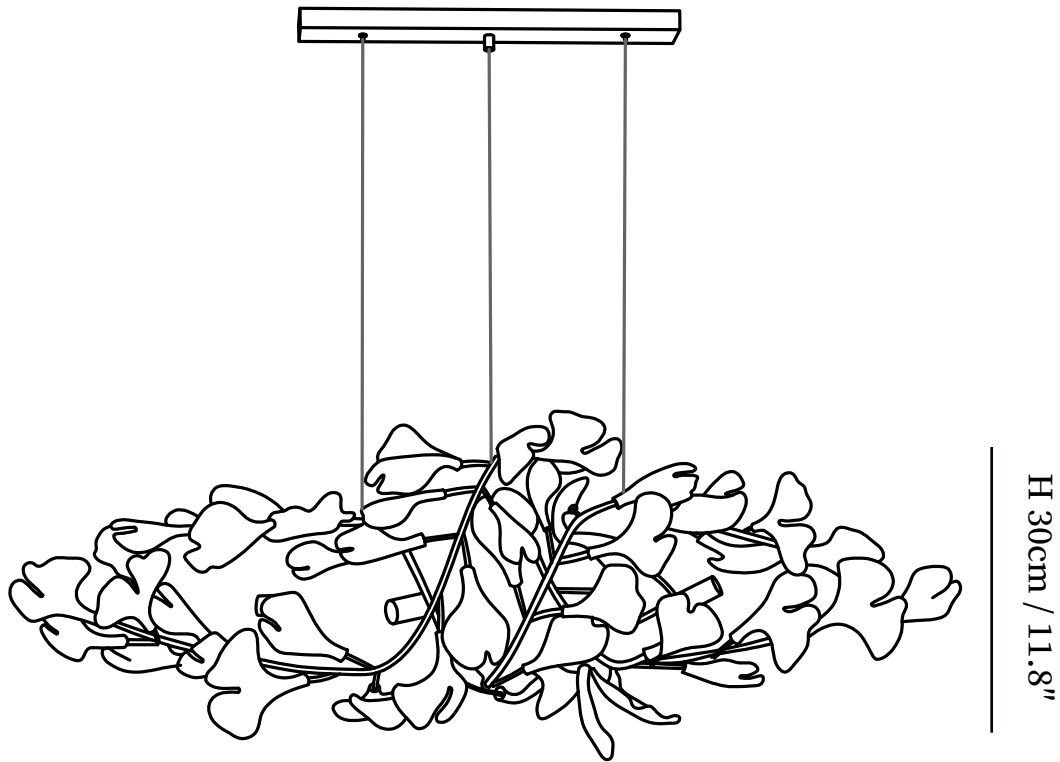

## SPECIFICATION DETAILS

\*For custom options, consult factory for details

<b>Fixture Dimensions</b>	L 31.5" x W 11.8" x H 11.8"
<b>Light source</b>	G9
<b>Wattage</b>	5W
<b>Voltage</b>	AC 110-240V
<b>Color Temperature</b>	Based on the purchase of light bulbs
<b>CRI(Ra)</b>	80CRI
<b>Mounting</b>	Ceiling
<b>Driver Required</b>	NO
<b>Optional Color Temps</b>	Buy bulbs as needed
<b>LED Rated Life</b>	Based on bulb life (we do not supply bulbs)
<b>Dimming</b>	Dimming is not supported
<b>Finishes</b>	Gold
<b>Glass Details</b>	White
<b>Material</b>	Iron, Ceramics
<b>Wire Length</b>	59"
<b>Wire Type</b>	Black Coaxial Wire

# SPECIFICATION SHEET

---

L 100cm x W 30cm / 39.4" x 11.8"

## SPECIFICATION DETAILS

\*For custom options, consult factory for details

<b>Fixture Dimensions</b>	L 39.4" x W 11.8" x H 11.8"
<b>Light source</b>	G9
<b>Wattage</b>	5W
<b>Voltage</b>	AC 110-240V
<b>Color Temperature</b>	Based on the purchase of light bulbs
<b>CRI(Ra)</b>	80CRI
<b>Mounting</b>	Ceiling
<b>Driver Required</b>	NO
<b>Optional Color Temps</b>	Buy bulbs as needed
<b>LED Rated Life</b>	Based on bulb life (we do not supply bulbs)
<b>Dimming</b>	Dimming is not supported
<b>Finishes</b>	Gold
<b>Glass Details</b>	White
<b>Material</b>	Iron, Ceramics
<b>Wire Length</b>	59"
<b>Wire Type</b>	Black Coaxial Wire

## SPECIFICATION DETAILS

\*For custom options, consult factory for details

<b>Fixture Dimensions</b>	L 47.2" x W 11.8" x H 11.8"
<b>Light source</b>	G9
<b>Wattage</b>	5W
<b>Voltage</b>	AC 110-240V
<b>Color Temperature</b>	Based on the purchase of light bulbs
<b>CRI(Ra)</b>	80CRI
<b>Mounting</b>	Ceiling
<b>Driver Required</b>	NO
<b>Optional Color Temps</b>	Buy bulbs as needed
<b>LED Rated Life</b>	Based on bulb life (we do not supply bulbs)
<b>Dimming</b>	Dimming is not supported
<b>Finishes</b>	Gold
<b>Glass Details</b>	White
<b>Material</b>	Iron, Ceramics
<b>Wire Length</b>	59"
<b>Wire Type</b>	Black Coaxial Wire