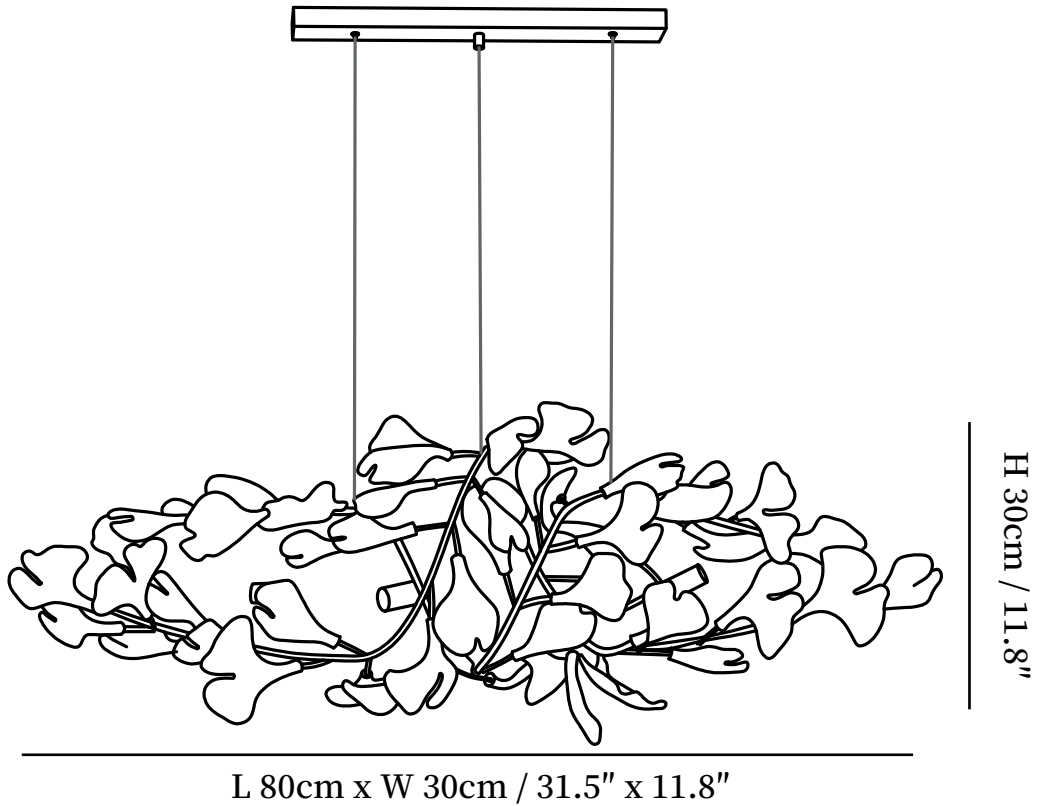

## SPECIFICATION DETAILS

\*For custom options, consult factory for details

<b>Fixture Dimensions</b>	L 31.5" x W 11.8" x H 11.8"
<b>Light source</b>	G9
<b>Wattage</b>	5W
<b>Voltage</b>	AC 110-240V
<b>Color Temperature</b>	Based on the purchase of light bulbs
<b>CRI(Ra)</b>	80CRI
<b>Mounting</b>	Ceiling
<b>Driver Required</b>	NO
<b>Optional Color Temps</b>	Buy bulbs as needed
<b>LED Rated Life</b>	Based on bulb life (we do not supply bulbs)
<b>Dimming</b>	Dimming is not supported
<b>Finishes</b>	Gold
<b>Glass Details</b>	White
<b>Material</b>	Iron, Ceramics
<b>Wire Length</b>	59"
<b>Wire Type</b>	Black Coaxial Wire

# SPECIFICATION SHEET

---

L 100cm x W 30cm / 39.4" x 11.8"

## SPECIFICATION DETAILS

\*For custom options, consult factory for details

<b>Fixture Dimensions</b>	L 39.4" x W 11.8" x H 11.8"
<b>Light source</b>	G9
<b>Wattage</b>	5W
<b>Voltage</b>	AC 110-240V
<b>Color Temperature</b>	Based on the purchase of light bulbs
<b>CRI(Ra)</b>	80CRI
<b>Mounting</b>	Ceiling
<b>Driver Required</b>	NO
<b>Optional Color Temps</b>	Buy bulbs as needed
<b>LED Rated Life</b>	Based on bulb life (we do not supply bulbs)
<b>Dimming</b>	Dimming is not supported
<b>Finishes</b>	Gold
<b>Glass Details</b>	White
<b>Material</b>	Iron, Ceramics
<b>Wire Length</b>	59"
<b>Wire Type</b>	Black Coaxial Wire

## SPECIFICATION DETAILS

\*For custom options, consult factory for details

<b>Fixture Dimensions</b>	D 23.6" x H 15.7"
<b>Light source</b>	G9
<b>Wattage</b>	5W
<b>Voltage</b>	AC 110-240V
<b>Color Temperature</b>	Based on the purchase of light bulbs
<b>CRI(Ra)</b>	80CRI
<b>Mounting</b>	Ceiling
<b>Driver Required</b>	NO
<b>Optional Color Temps</b>	Buy bulbs as needed
<b>LED Rated Life</b>	Based on bulb life (we do not supply bulbs)
<b>Dimming</b>	Dimming is not supported
<b>Finishes</b>	Gold
<b>Glass Details</b>	White
<b>Material</b>	Iron, Ceramics
<b>Wire Length</b>	59"
<b>Wire Type</b>	Black Coaxial Wire