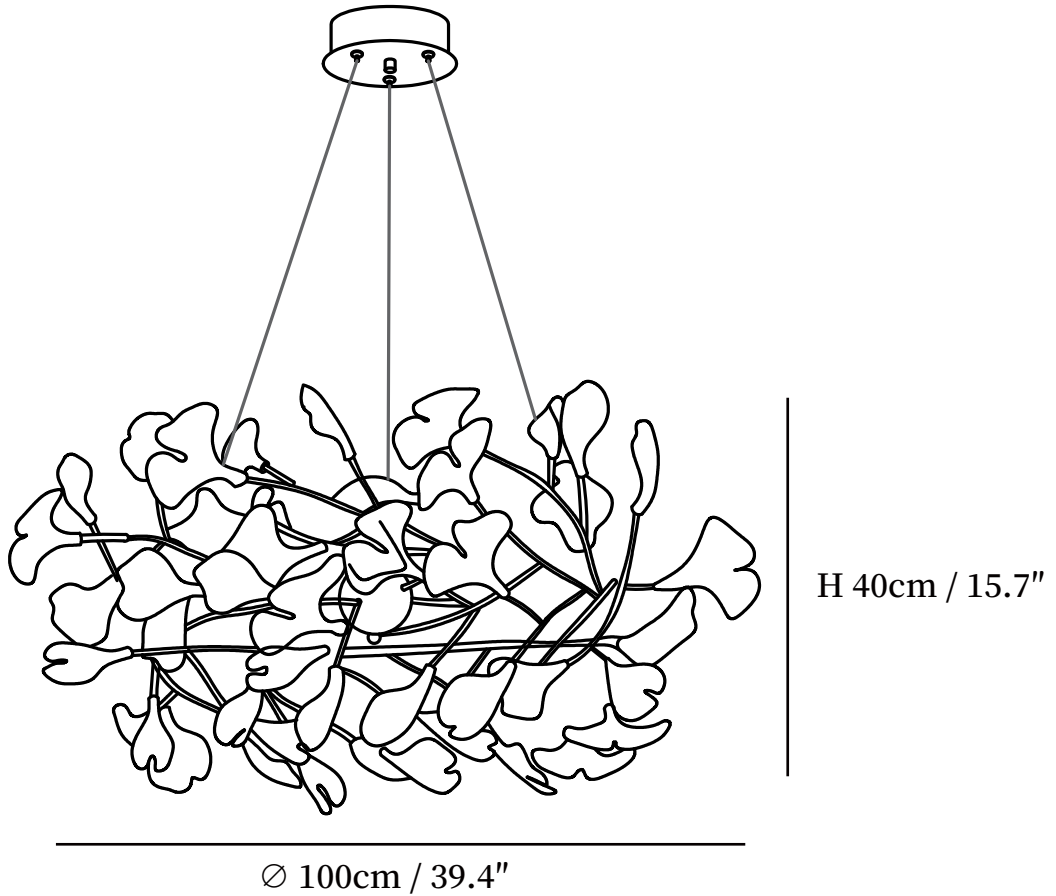

SPECIFICATION SHEET

SPECIFICATION DETAILS

*For custom options, consult factory for details

Fixture Dimensions	D 39.4" x H 15.7"
Light source	G9
Wattage	5W
Voltage	AC 110-240V
Color Temperature	Based on the purchase of light bulbs
CRI(Ra)	80CRI
Mounting	Ceiling
Driver Required	NO
Optional Color Temps	Buy bulbs as needed
LED Rated Life	Based on bulb life (we do not supply bulbs)
Dimming	Dimming is not supported
Finishes	Gold
Glass Details	White
Material	Iron, Ceramics
Wire Length	59"
Wire Type	Black Coaxial Wire