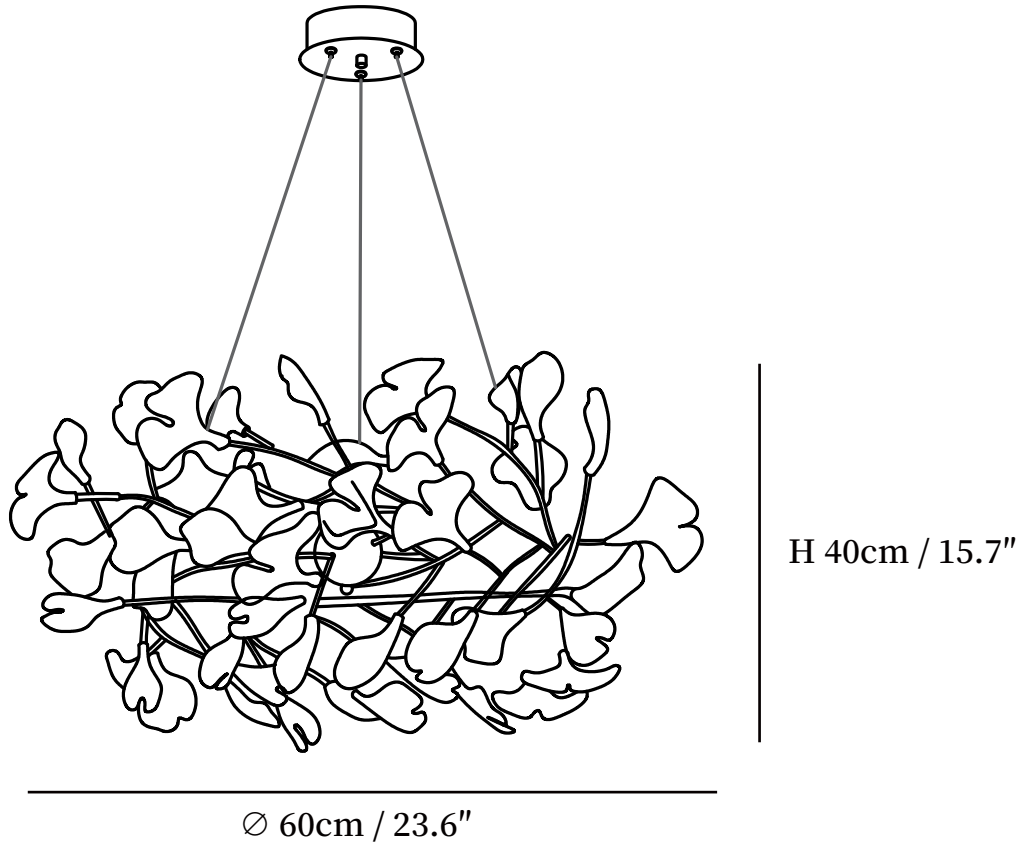

SPECIFICATION SHEET

SPECIFICATION DETAILS

*For custom options, consult factory for details

Fixture Dimensions	D 23.6" x H 15.7"
Light source	G9
Wattage	5W
Voltage	AC 110-240V
Color Temperature	Based on the purchase of light bulbs
CRI(Ra)	80CRI
Mounting	Ceiling
Driver Required	NO
Optional Color Temps	Buy bulbs as needed
LED Rated Life	Based on bulb life (we do not supply bulbs)
Dimming	Dimming is not supported
Finishes	Gold
Glass Details	White
Material	Iron, Ceramics
Wire Length	59"
Wire Type	Black Coaxial Wire