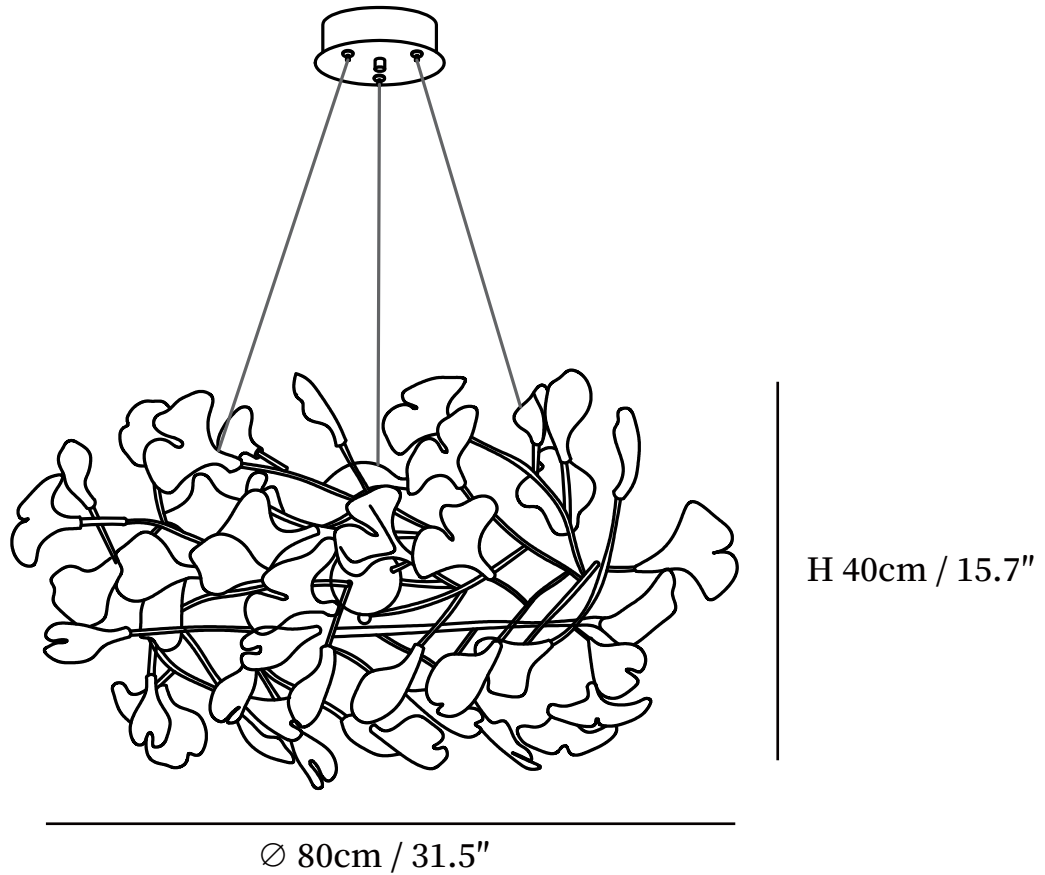

SPECIFICATION SHEET

SPECIFICATION DETAILS

*For custom options, consult factory for details

Fixture Dimensions	D 31.5" x H 15.7"
Light source	G9
Wattage	5W
Voltage	AC 110-240V
Color Temperature	Based on the purchase of light bulbs
CRI(Ra)	80CRI
Mounting	Ceiling
Driver Required	NO
Optional Color Temps	Buy bulbs as needed
LED Rated Life	Based on bulb life (we do not supply bulbs)
Dimming	Dimming is not supported
Finishes	Gold
Glass Details	White
Material	Iron, Ceramics
Wire Length	59"
Wire Type	Black Coaxial Wire