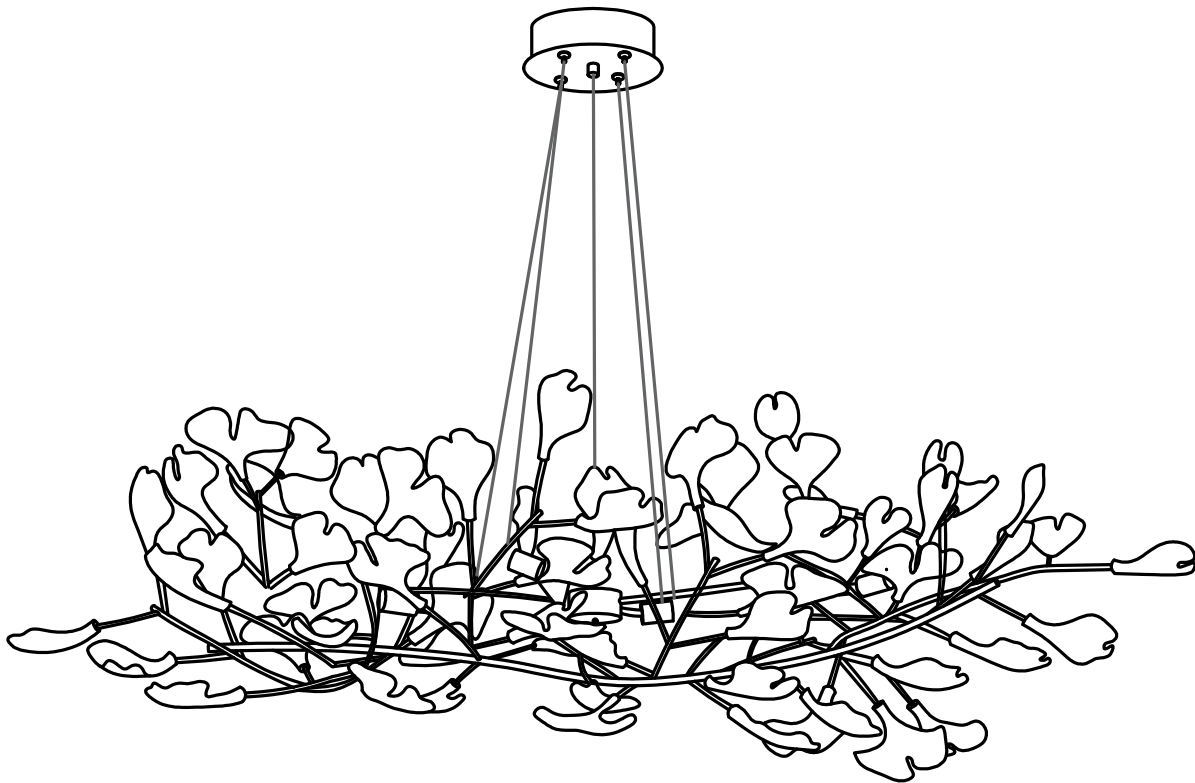

SPECIFICATION SHEET

H 45cm / 17.7"

L 150cm x W 45cm / 59.1" x 17.7"

SPECIFICATION DETAILS

*For custom options, consult factory for details

Fixture Dimensions	L 59.1" x W 17.7" x H 17.7"
Light source	G9
Wattage	5W
Voltage	AC 110-240V
Color Temperature	Based on the purchase of light bulbs
CRI(Ra)	80CRI
Mounting	Ceiling
Driver Required	NO
Optional Color Temps	Buy bulbs as needed
LED Rated Life	Based on bulb life (we do not supply bulbs)
Dimming	Dimming is not supported
Finishes	Gold
Glass Details	White
Material	Iron, Ceramics
Wire Length	59"
Wire Type	Black Coaxial Wire