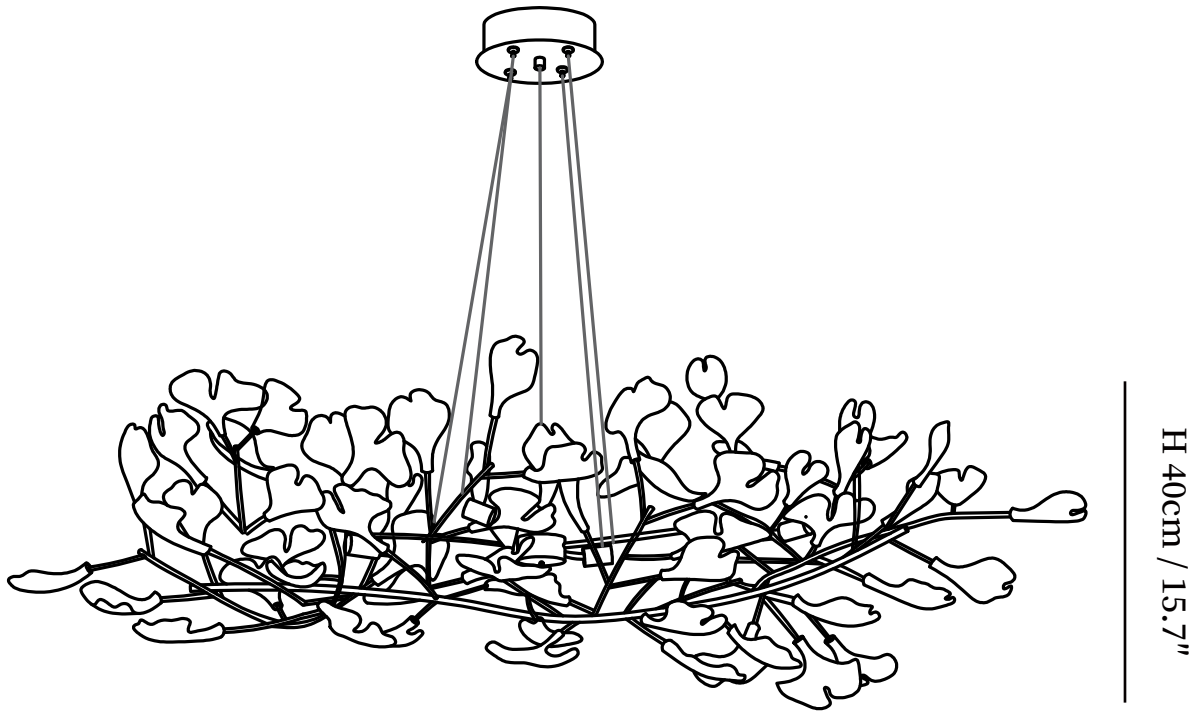

## SPECIFICATION DETAILS

\*For custom options, consult factory for details

<b>Fixture Dimensions</b>	L 31.5" x W 15.7" x H 15.7"
<b>Light source</b>	G9
<b>Wattage</b>	5W
<b>Voltage</b>	AC 110-240V
<b>Color Temperature</b>	Based on the purchase of light bulbs
<b>CRI(Ra)</b>	80CRI
<b>Mounting</b>	Ceiling
<b>Driver Required</b>	NO
<b>Optional Color Temps</b>	Buy bulbs as needed
<b>LED Rated Life</b>	Based on bulb life (we do not supply bulbs)
<b>Dimming</b>	Dimming is not supported
<b>Finishes</b>	Gold
<b>Glass Details</b>	White
<b>Material</b>	Iron, Ceramics
<b>Wire Length</b>	59"
<b>Wire Type</b>	Black Coaxial Wire

# SPECIFICATION SHEET

---

H 40cm / 15.7"

---

L 125cm x W 40cm / 49.2" x 15.7"

## SPECIFICATION DETAILS

\*For custom options, consult factory for details

<b>Fixture Dimensions</b>	L 49.2" x W 15.7" x H 15.7"
<b>Light source</b>	G9
<b>Wattage</b>	5W
<b>Voltage</b>	AC 110-240V
<b>Color Temperature</b>	Based on the purchase of light bulbs
<b>CRI(Ra)</b>	80CRI
<b>Mounting</b>	Ceiling
<b>Driver Required</b>	NO
<b>Optional Color Temps</b>	Buy bulbs as needed
<b>LED Rated Life</b>	Based on bulb life (we do not supply bulbs)
<b>Dimming</b>	Dimming is not supported
<b>Finishes</b>	Gold
<b>Glass Details</b>	White
<b>Material</b>	Iron, Ceramics
<b>Wire Length</b>	59"
<b>Wire Type</b>	Black Coaxial Wire

# SPECIFICATION SHEET

---

---

L 100cm x W 40cm / 39.4" x 15.7"