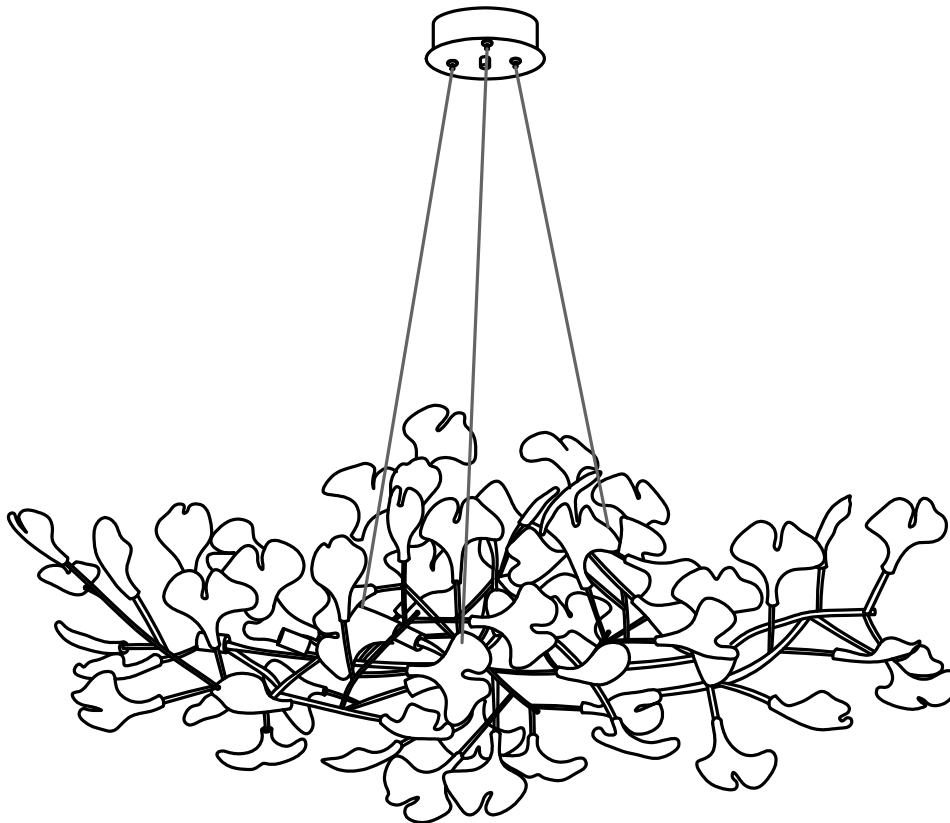

# SPECIFICATION SHEET

---

H 40cm / 15.7"

---

L 80cm x W 40cm / 31.5" x 15.7"

## SPECIFICATION DETAILS

\*For custom options, consult factory for details

<b>Fixture Dimensions</b>	L 31.5" x W 15.7" x H 15.7"
<b>Light source</b>	G9
<b>Wattage</b>	5W
<b>Voltage</b>	AC 110-240V
<b>Color Temperature</b>	Based on the purchase of light bulbs
<b>CRI(Ra)</b>	80CRI
<b>Mounting</b>	Ceiling
<b>Driver Required</b>	NO
<b>Optional Color Temps</b>	Buy bulbs as needed
<b>LED Rated Life</b>	Based on bulb life (we do not supply bulbs)
<b>Dimming</b>	Dimming is not supported
<b>Finishes</b>	Gold
<b>Glass Details</b>	White
<b>Material</b>	Iron, Ceramics
<b>Wire Length</b>	59"
<b>Wire Type</b>	Black Coaxial Wire

# SPECIFICATION SHEET

---

H 40cm / 15.7"

---

L 125cm x W 40cm / 49.2" x 15.7"

## SPECIFICATION DETAILS

\*For custom options, consult factory for details

<b>Fixture Dimensions</b>	L 49.2" x W 15.7" x H 15.7"
<b>Light source</b>	G9
<b>Wattage</b>	5W
<b>Voltage</b>	AC 110-240V
<b>Color Temperature</b>	Based on the purchase of light bulbs
<b>CRI(Ra)</b>	80CRI
<b>Mounting</b>	Ceiling
<b>Driver Required</b>	NO
<b>Optional Color Temps</b>	Buy bulbs as needed
<b>LED Rated Life</b>	Based on bulb life (we do not supply bulbs)
<b>Dimming</b>	Dimming is not supported
<b>Finishes</b>	Gold
<b>Glass Details</b>	White
<b>Material</b>	Iron, Ceramics
<b>Wire Length</b>	59"
<b>Wire Type</b>	Black Coaxial Wire