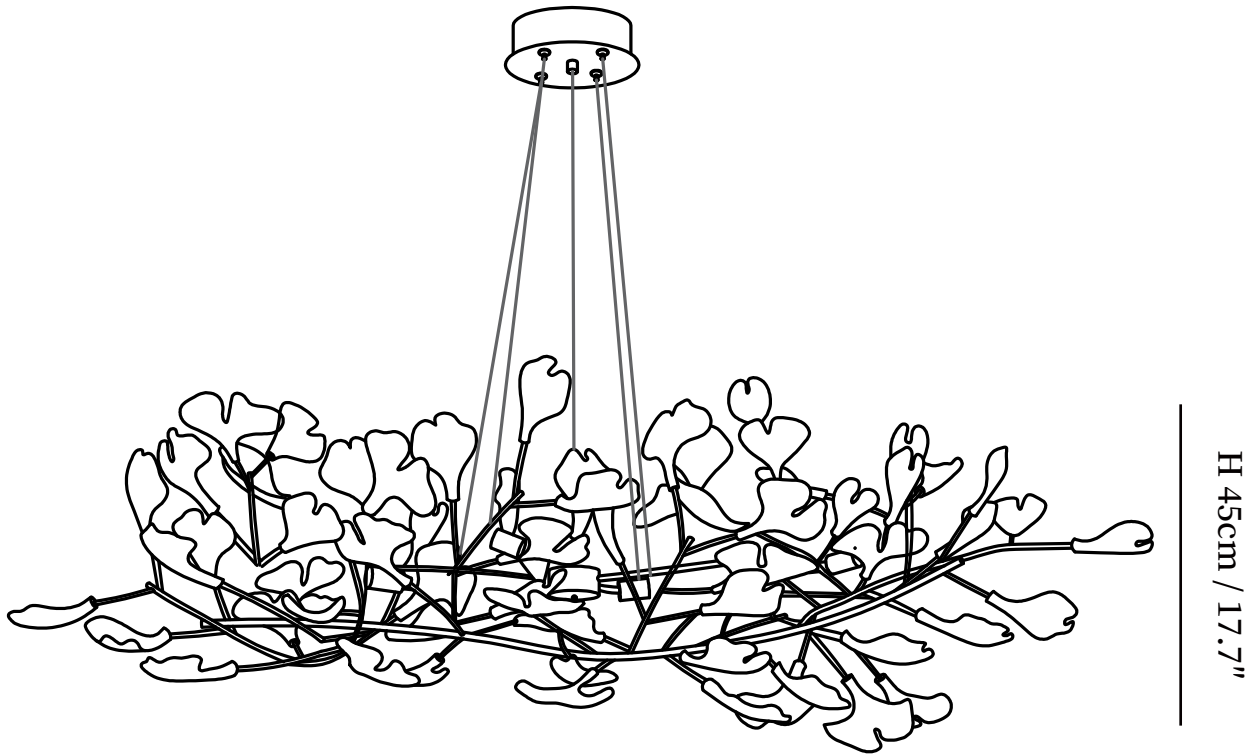

## SPECIFICATION DETAILS

\*For custom options, consult factory for details

<b>Fixture Dimensions</b>	L 49.2" x W 15.7" x H 15.7"
<b>Light source</b>	G9
<b>Wattage</b>	5W
<b>Voltage</b>	AC 110-240V
<b>Color Temperature</b>	Based on the purchase of light bulbs
<b>CRI(Ra)</b>	80CRI
<b>Mounting</b>	Ceiling
<b>Driver Required</b>	NO
<b>Optional Color Temps</b>	Buy bulbs as needed
<b>LED Rated Life</b>	Based on bulb life (we do not supply bulbs)
<b>Dimming</b>	Dimming is not supported
<b>Finishes</b>	Gold
<b>Glass Details</b>	White
<b>Material</b>	Iron, Ceramics
<b>Wire Length</b>	59"
<b>Wire Type</b>	Black Coaxial Wire

# SPECIFICATION SHEET

---

---

L 100cm x W 40cm / 39.4" x 15.7"

## SPECIFICATION DETAILS

\*For custom options, consult factory for details

Fixture Dimensions	L 39.4" x W 15.7" x H 15.7"
Light source	G9
Wattage	5W
Voltage	AC 110-240V
Color Temperature	Based on the purchase of light bulbs
CRI(Ra)	80CRI
Mounting	Ceiling
Driver Required	NO
Optional Color Temps	Buy bulbs as needed
LED Rated Life	Based on bulb life (we do not supply bulbs)
Dimming	Dimming is not supported
Finishes	Gold
Glass Details	White
Material	Iron, Ceramics
Wire Length	59"
Wire Type	Black Coaxial Wire

# SPECIFICATION SHEET

---

---

L 120cm x W 45cm / 47.2" x 17.7"