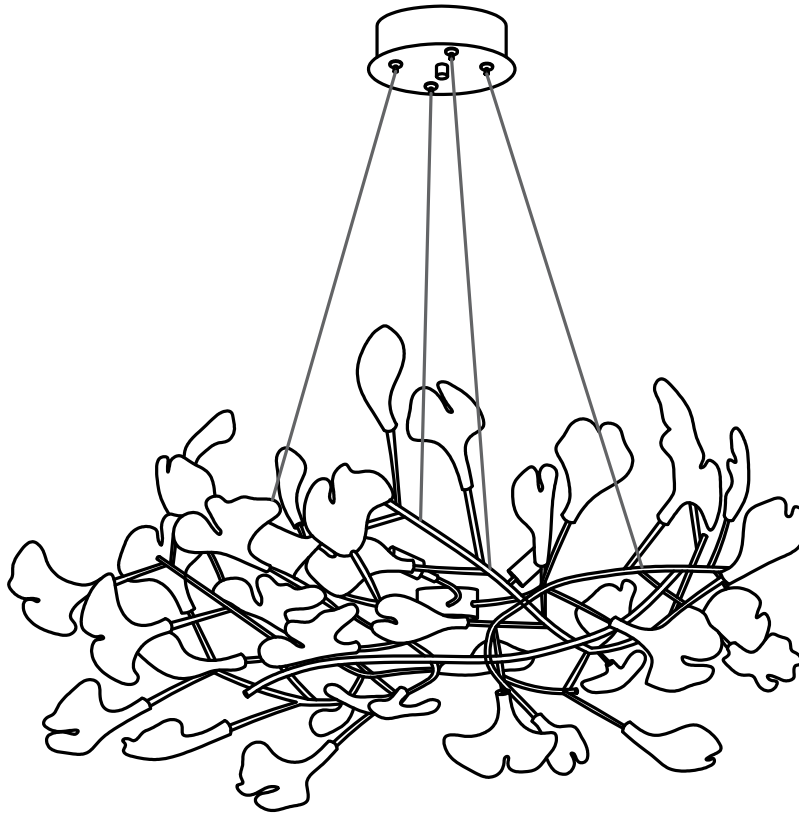

# SPECIFICATION SHEET

---

H 40cm / 15.7"

---

L 80cm x W 40cm / 31.5" x 15.7"

## SPECIFICATION DETAILS

\*For custom options, consult factory for details

<b>Fixture Dimensions</b>	L 31.5" x W 15.7" x H 15.7"
<b>Light source</b>	G9
<b>Wattage</b>	5W
<b>Voltage</b>	AC 110-240V
<b>Color Temperature</b>	Based on the purchase of light bulbs
<b>CRI(Ra)</b>	80CRI
<b>Mounting</b>	Ceiling
<b>Driver Required</b>	NO
<b>Optional Color Temps</b>	Buy bulbs as needed
<b>LED Rated Life</b>	Based on bulb life (we do not supply bulbs)
<b>Dimming</b>	Dimming is not supported
<b>Finishes</b>	Gold
<b>Glass Details</b>	White
<b>Material</b>	Iron, Ceramics
<b>Wire Length</b>	59"
<b>Wire Type</b>	Black Coaxial Wire

# SPECIFICATION SHEET

---

H 40cm / 15.7"

---

L 125cm x W 40cm / 49.2" x 15.7"

## SPECIFICATION DETAILS

\*For custom options, consult factory for details

<b>Fixture Dimensions</b>	L 49.2" x W 15.7" x H 15.7"
<b>Light source</b>	G9
<b>Wattage</b>	5W
<b>Voltage</b>	AC 110-240V
<b>Color Temperature</b>	Based on the purchase of light bulbs
<b>CRI(Ra)</b>	80CRI
<b>Mounting</b>	Ceiling
<b>Driver Required</b>	NO
<b>Optional Color Temps</b>	Buy bulbs as needed
<b>LED Rated Life</b>	Based on bulb life (we do not supply bulbs)
<b>Dimming</b>	Dimming is not supported
<b>Finishes</b>	Gold
<b>Glass Details</b>	White
<b>Material</b>	Iron, Ceramics
<b>Wire Length</b>	59"
<b>Wire Type</b>	Black Coaxial Wire