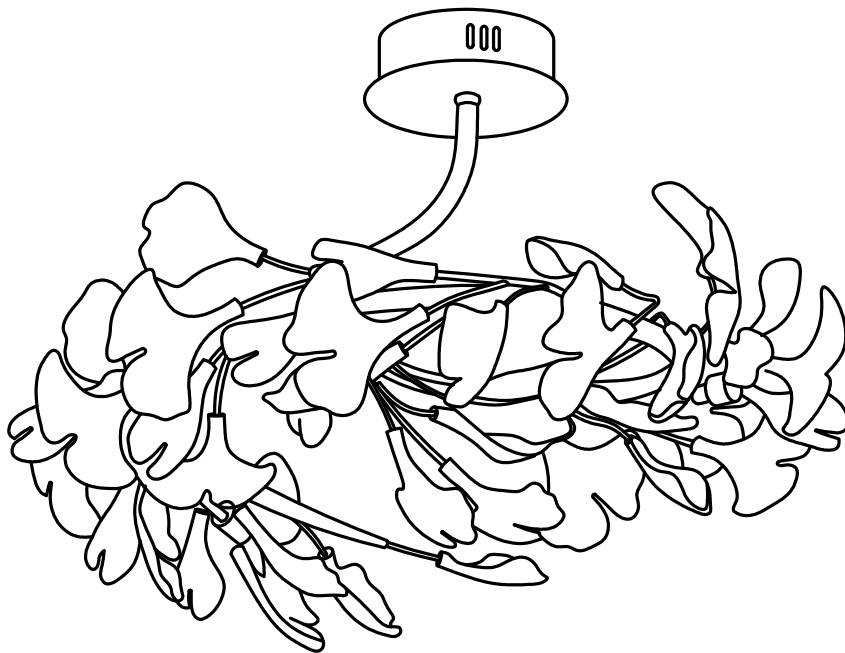

SPECIFICATION SHEET

H 40cm / 15.7"

Ø 60cm / 23.6"

SPECIFICATION DETAILS

*For custom options, consult factory for details

Fixture Dimensions	D 23.6" x H 15.7"
Light source	G9
Wattage	5W
Voltage	AC 110-240V
Color Temperature	Based on the purchase of light bulbs
CRI(Ra)	80CRI
Mounting	Ceiling
Driver Required	NO
Optional Color Temps	Buy bulbs as needed
LED Rated Life	Based on bulb life (we do not supply bulbs)
Dimming	Dimming is not supported
Finishes	Gold
Glass Details	White
Material	Iron, Ceramics
Wire Length	NO
Wire Type	NO

SPECIFICATION SHEET

H 35cm / 13.8"

Ø 60cm / 23.6"

SPECIFICATION DETAILS

*For custom options, consult factory for details

Fixture Dimensions	D 23.6" x H 13.8"
Light source	G9
Wattage	5W
Voltage	AC 110-240V
Color Temperature	Based on the purchase of light bulbs
CRI(Ra)	80CRI
Mounting	Ceiling
Driver Required	NO
Optional Color Temps	Buy bulbs as needed
LED Rated Life	Based on bulb life (we do not supply bulbs)
Dimming	Dimming is not supported
Finishes	Gold
Glass Details	White
Material	Iron, Ceramics
Wire Length	NO
Wire Type	NO

SPECIFICATION SHEET

H 30cm / 11.8"

Ø 60cm / 23.6"

SPECIFICATION DETAILS

*For custom options, consult factory for details

Fixture Dimensions	D 23.6" x H 11.8"
Light source	G9
Wattage	5W
Voltage	AC 110-240V
Color Temperature	Based on the purchase of light bulbs
CRI(Ra)	80CRI
Mounting	Ceiling
Driver Required	NO
Optional Color Temps	Buy bulbs as needed
LED Rated Life	Based on bulb life (we do not supply bulbs)
Dimming	Dimming is not supported
Finishes	Gold
Glass Details	White
Material	Iron, Ceramics
Wire Length	NO
Wire Type	NO