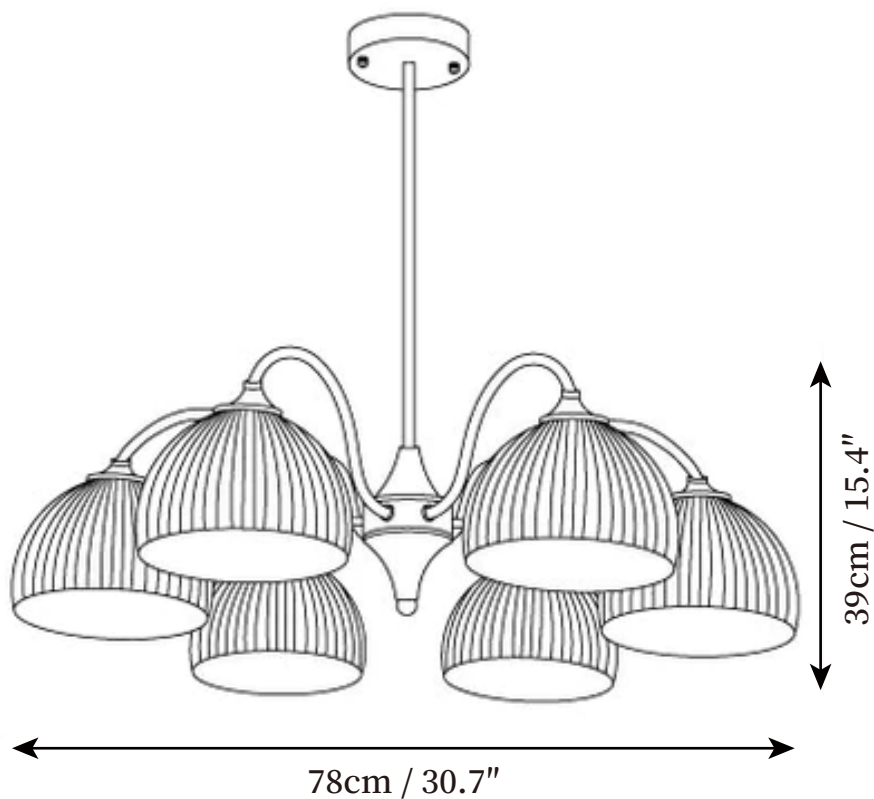

## SPECIFICATION DETAILS

\*For custom options, consult factory for details

<b>Fixture Dimensions</b>	D 26" x H 15.4"
<b>Light source</b>	E26 or E27. (bulb not included)
<b>Wattage</b>	MAX 40W incandescent bulb or LED equivalent.
<b>Voltage</b>	AC 110-240V
<b>Mounting</b>	Hardwired.
<b>Dimming</b>	Compatible with dimmable bulbs (bulb not included)
<b>Control method</b>	Compatible with common wall switches(not included)
<b>Finishes</b>	Gold.
<b>Shade Details</b>	White.
<b>Material</b>	Metal, Glass.
<b>Rod Length</b>	Suspension rod length 50cm / 19.7", and can be spliced as needed.

## SPECIFICATION DETAILS

\*For custom options, consult factory for details

<b>Fixture Dimensions</b>	D 30.7" x H 15.4"
<b>Light source</b>	E26 or E27. (bulb not included)
<b>Wattage</b>	MAX 40W incandescent bulb or LED equivalent.
<b>Voltage</b>	AC 110-240V
<b>Mounting</b>	Hardwired.
<b>Dimming</b>	Compatible with dimmable bulbs (bulb not included)
<b>Control method</b>	Compatible with common wall switches (not included)
<b>Finishes</b>	Gold.
<b>Shade Details</b>	White.
<b>Material</b>	Metal, Glass.
<b>Rod Length</b>	Suspension rod length 50cm / 19.7", and can be spliced as needed.

## SPECIFICATION DETAILS

\*For custom options, consult factory for details

<b>Fixture Dimensions</b>	D 34.6" x H 15.4"
<b>Light source</b>	E26 or E27. (bulb not included)
<b>Wattage</b>	MAX 40W incandescent bulb or LED equivalent.
<b>Voltage</b>	AC 110-240V
<b>Mounting</b>	Hardwired.
<b>Dimming</b>	Compatible with dimmable bulbs (bulb not included)
<b>Control method</b>	Compatible with common wall switches(not included)
<b>Finishes</b>	Gold.
<b>Shade Details</b>	White.
<b>Material</b>	Metal, Glass.
<b>Rod Length</b>	Suspension rod length 50cm / 19.7", and can be spliced as needed.