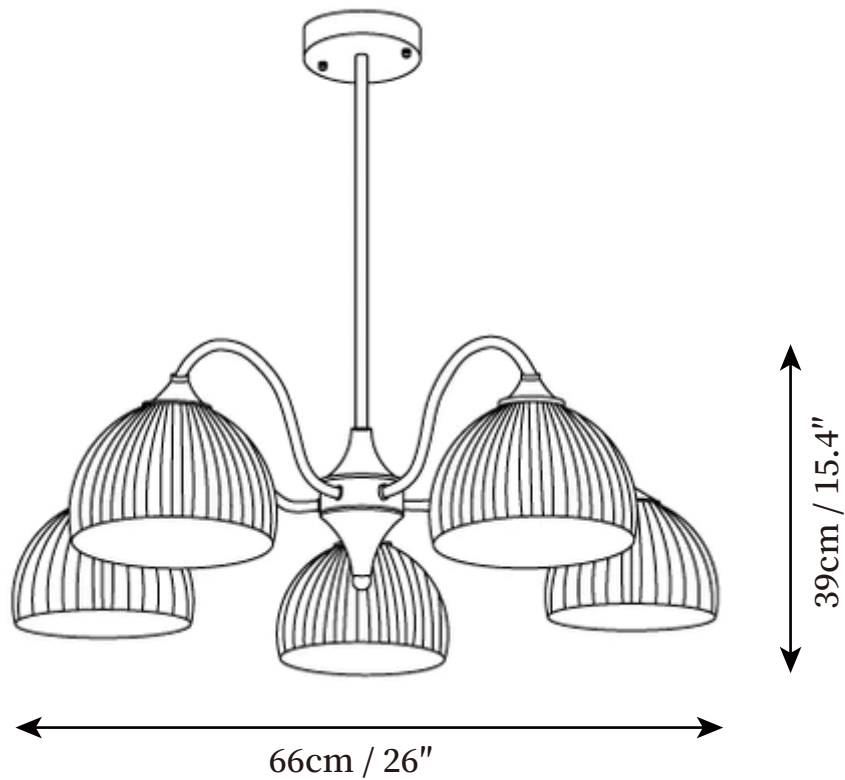

## SPECIFICATION DETAILS

\*For custom options, consult factory for details

<b>Fixture Dimensions</b>	D 26" x H 15.4"
<b>Light source</b>	E26 or E27. (bulb not included)
<b>Wattage</b>	MAX 40W incandescent bulb or LED equivalent.
<b>Voltage</b>	AC 110-240V
<b>Mounting</b>	Hardwired.
<b>Dimming</b>	Compatible with dimmable bulbs (bulb not included)
<b>Control method</b>	Compatible with common wall switches(not included)
<b>Finishes</b>	Gold.
<b>Shade Details</b>	White.
<b>Material</b>	Metal, Glass.
<b>Rod Length</b>	Suspension rod length 50cm / 19.7", and can be spliced as needed.

## SPECIFICATION DETAILS

\*For custom options, consult factory for details

<b>Fixture Dimensions</b>	D 30.7" x H 15.4"
<b>Light source</b>	E26 or E27. (bulb not included)
<b>Wattage</b>	MAX 40W incandescent bulb or LED equivalent.
<b>Voltage</b>	AC 110-240V
<b>Mounting</b>	Hardwired.
<b>Dimming</b>	Compatible with dimmable bulbs (bulb not included)
<b>Control method</b>	Compatible with common wall switches (not included)
<b>Finishes</b>	Gold.
<b>Shade Details</b>	White.
<b>Material</b>	Metal, Glass.
<b>Rod Length</b>	Suspension rod length 50cm / 19.7", and can be spliced as needed.

## SPECIFICATION DETAILS

\*For custom options, consult factory for details

<b>Fixture Dimensions</b>	D 34.6" x H 15.4"
<b>Light source</b>	E26 or E27. (bulb not included)
<b>Wattage</b>	MAX 40W incandescent bulb or LED equivalent.
<b>Voltage</b>	AC 110-240V
<b>Mounting</b>	Hardwired.
<b>Dimming</b>	Compatible with dimmable bulbs (bulb not included)
<b>Control method</b>	Compatible with common wall switches(not included)
<b>Finishes</b>	Gold.
<b>Shade Details</b>	White.
<b>Material</b>	Metal, Glass.
<b>Rod Length</b>	Suspension rod length 50cm / 19.7", and can be spliced as needed.