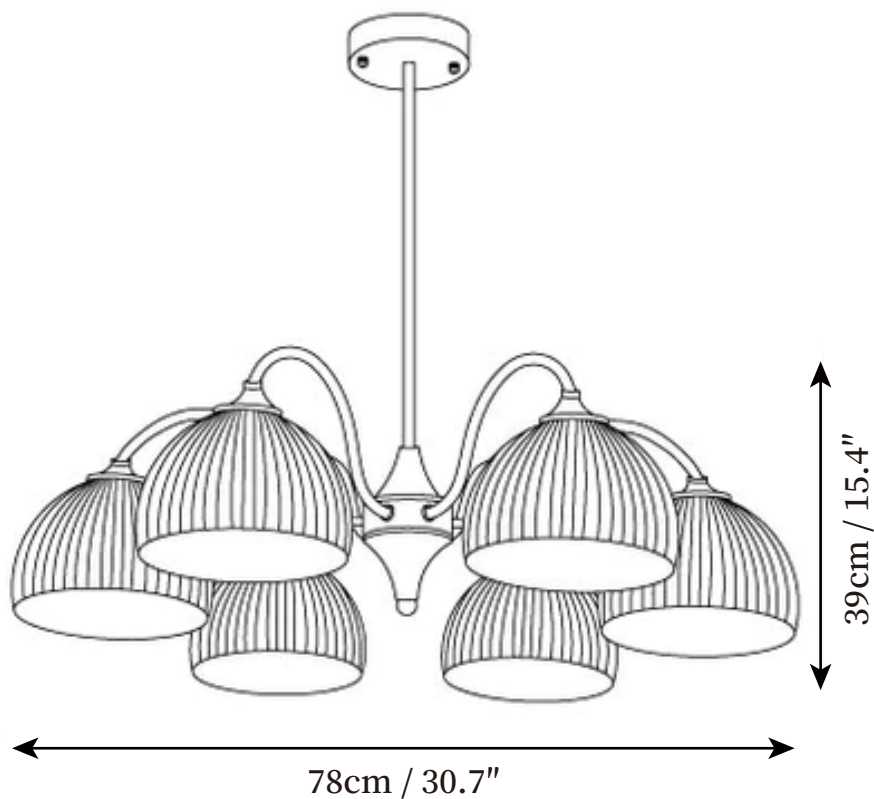

## SPECIFICATION DETAILS

\*For custom options, consult factory for details

<b>Fixture Dimensions</b>	D 26" x H 15.4"
<b>Light source</b>	E26 or E27. (bulb not included)
<b>Wattage</b>	MAX 40W incandescent bulb or LED equivalent.
<b>Voltage</b>	AC 110-240V
<b>Mounting</b>	Hardwired.
<b>Dimming</b>	Compatible with dimmable bulbs (bulb not included)
<b>Control method</b>	Compatible with common wall switches(not included)
<b>Finishes</b>	Gold.
<b>Shade Details</b>	White.
<b>Material</b>	Metal, Glass.
<b>Rod Length</b>	Suspension rod length 50cm / 19.7", and can be spliced as needed.

## SPECIFICATION DETAILS

\*For custom options, consult factory for details

<b>Fixture Dimensions</b>	D 30.7" x H 15.4"
<b>Light source</b>	E26 or E27. (bulb not included)
<b>Wattage</b>	MAX 40W incandescent bulb or LED equivalent.
<b>Voltage</b>	AC 110-240V
<b>Mounting</b>	Hardwired.
<b>Dimming</b>	Compatible with dimmable bulbs (bulb not included)
<b>Control method</b>	Compatible with common wall switches (not included)
<b>Finishes</b>	Gold.
<b>Shade Details</b>	White.
<b>Material</b>	Metal, Glass.
<b>Rod Length</b>	Suspension rod length 50cm / 19.7", and can be spliced as needed.

## SPECIFICATION DETAILS

\*For custom options, consult factory for details

<b>Fixture Dimensions</b>	D 34.6" x H 15.4"
<b>Light source</b>	E26 or E27. (bulb not included)
<b>Wattage</b>	MAX 40W incandescent bulb or LED equivalent.
<b>Voltage</b>	AC 110-240V
<b>Mounting</b>	Hardwired.
<b>Dimming</b>	Compatible with dimmable bulbs (bulb not included)
<b>Control method</b>	Compatible with common wall switches(not included)
<b>Finishes</b>	Gold.
<b>Shade Details</b>	White.
<b>Material</b>	Metal, Glass.
<b>Rod Length</b>	Suspension rod length 50cm / 19.7", and can be spliced as needed.