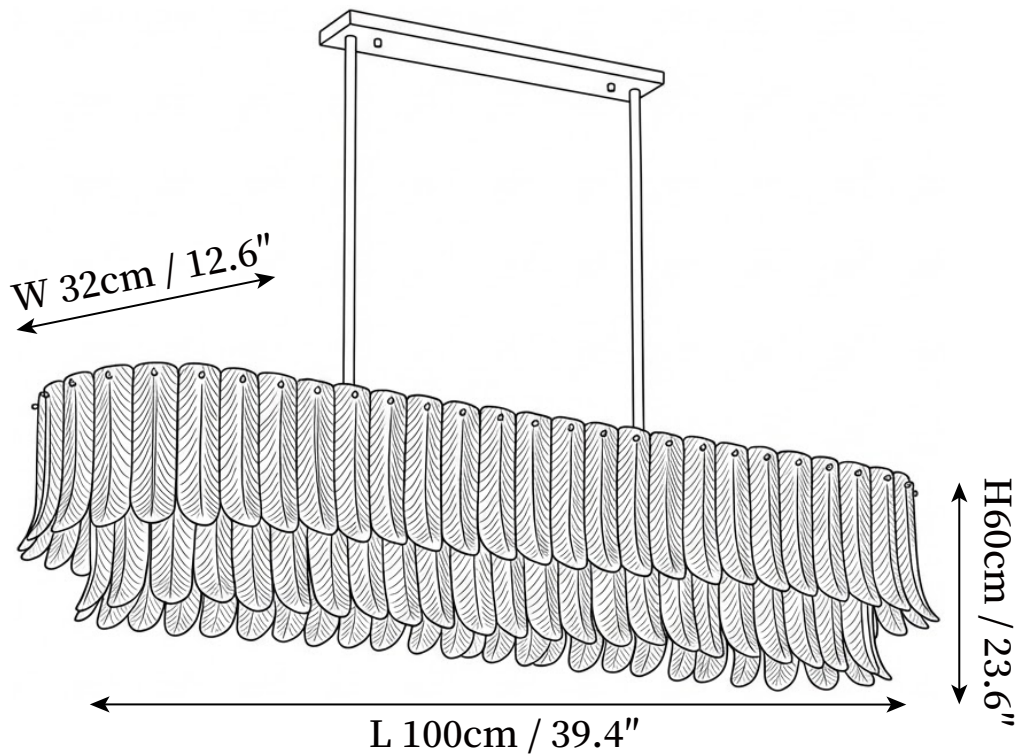

SPECIFICATION SHEET

SPECIFICATION DETAILS

*For custom options, consult factory for details

Fixture Dimensions	L 39.4" x W 12.6" x H 23.6"
Light source	E14. (bulb not included)
Wattage	MAX 15W incandescent bulb or LED equivalent.
Voltage	AC 110-240V
Mounting	Hardwired.
Dimming	Compatible with dimmable bulbs (bulb not included)
Control method	Compatible with common wall switches(not included)
Finishes	Brass.
Shade Details	Amber.
Material	Brass, Glass.
Rod Length	Suspension rod length 30cm / 11.8", and can be spliced as needed.