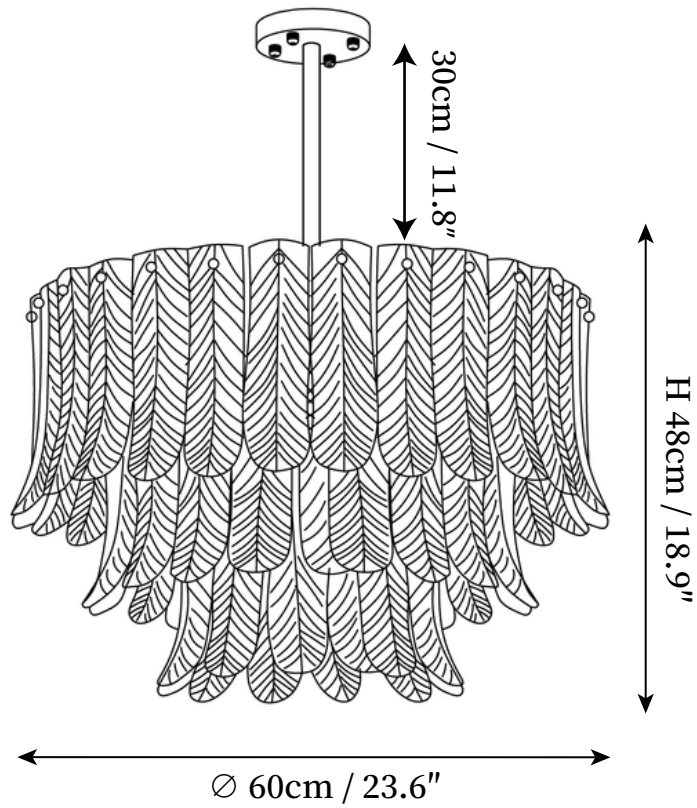

## SPECIFICATION DETAILS

\*For custom options, consult factory for details

<b>Fixture Dimensions</b>	D 17.7" x H 18.9"
<b>Light source</b>	E14. (bulb not included)
<b>Wattage</b>	MAX 15W incandescent bulb or LED equivalent.
<b>Voltage</b>	AC 110-240V
<b>Mounting</b>	Hardwired.
<b>Dimming</b>	Compatible with dimmable bulbs (bulb not included)
<b>Control method</b>	Compatible with common wall switches(not included)
<b>Finishes</b>	Brass.
<b>Shade Details</b>	Amber.
<b>Material</b>	Brass, Glass.
<b>Rod Length</b>	Suspension rod length 30cm / 11.8", and can be spliced as needed.

## SPECIFICATION DETAILS

\*For custom options, consult factory for details

<b>Fixture Dimensions</b>	D 23.6" x H 18.9"
<b>Light source</b>	E14. (bulb not included)
<b>Wattage</b>	MAX 15W incandescent bulb or LED equivalent.
<b>Voltage</b>	AC 110-240V
<b>Mounting</b>	Hardwired.
<b>Dimming</b>	Compatible with dimmable bulbs (bulb not included)
<b>Control method</b>	Compatible with common wall switches (not included)
<b>Finishes</b>	Brass.
<b>Shade Details</b>	Amber.
<b>Material</b>	Brass, Glass.
<b>Rod Length</b>	Suspension rod length 30cm / 11.8", and can be spliced as needed.

## SPECIFICATION DETAILS

\*For custom options, consult factory for details

<b>Fixture Dimensions</b>	Ø 47.2" x H 20"
<b>Light source</b>	E14. (bulb not included)
<b>Wattage</b>	MAX 15W incandescent bulb or LED equivalent.
<b>Voltage</b>	AC 110-240V
<b>Mounting</b>	Hardwired.
<b>Dimming</b>	Compatible with dimmable bulbs (bulb not included)
<b>Control method</b>	Compatible with common wall switches (not included)
<b>Finishes</b>	Brass.
<b>Shade Details</b>	Amber.
<b>Material</b>	Brass, Glass.
<b>Rod Length</b>	Suspension rod length 30cm / 11.8", and can be spliced as needed.