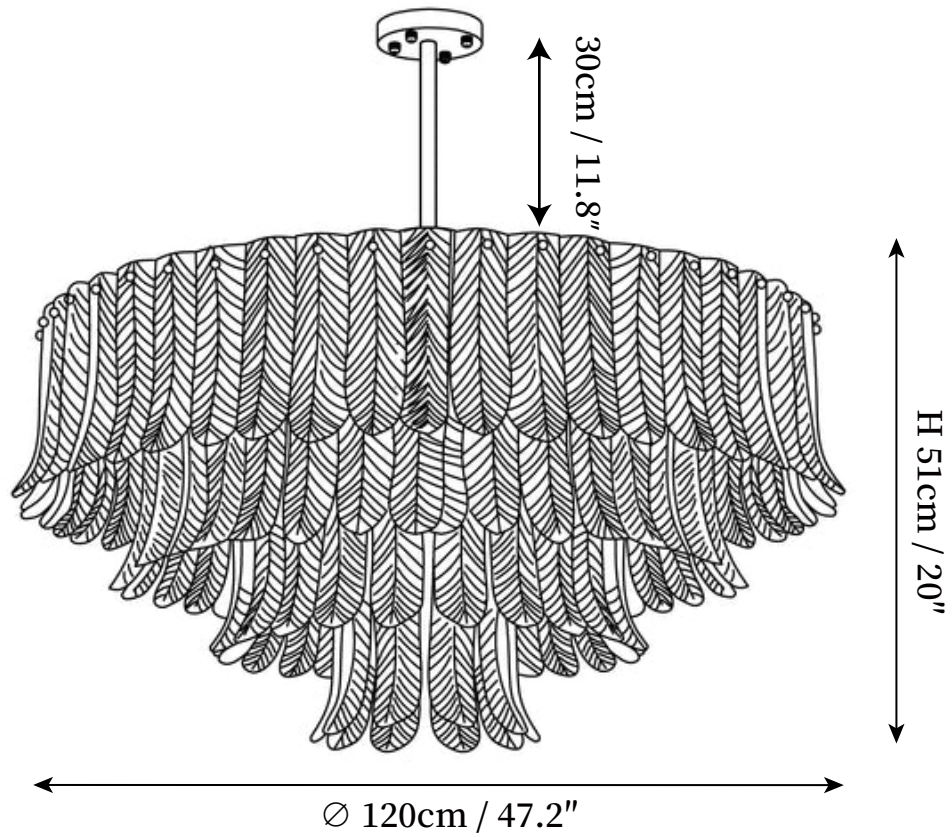

SPECIFICATION SHEET

SPECIFICATION DETAILS

*For custom options, consult factory for details

Fixture Dimensions	Ø 47.2" x H 20"
Light source	E14. (bulb not included)
Wattage	MAX 15W incandescent bulb or LED equivalent.
Voltage	AC 110-240V
Mounting	Hardwired.
Dimming	Compatible with dimmable bulbs (bulb not included)
Control method	Compatible with common wall switches (not included)
Finishes	Brass.
Shade Details	Amber.
Material	Brass, Glass.
Rod Length	Suspension rod length 30cm / 11.8", and can be spliced as needed.