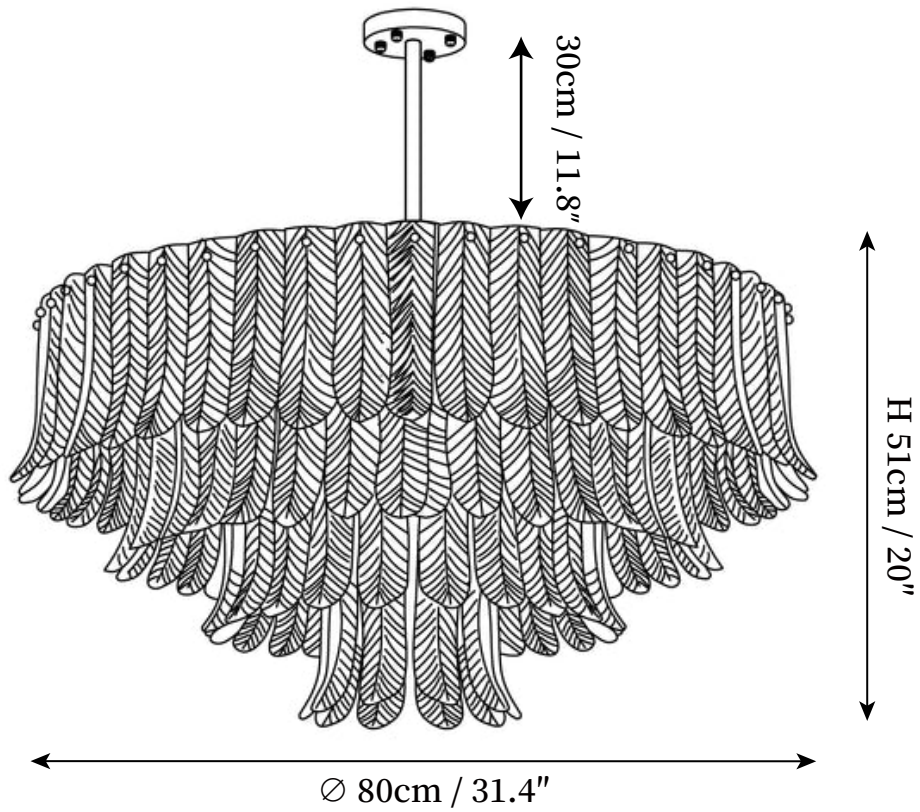

## SPECIFICATION DETAILS

\*For custom options, consult factory for details

<b>Fixture Dimensions</b>	D 17.7" x H 18.9"
<b>Light source</b>	E14. (bulb not included)
<b>Wattage</b>	MAX 15W incandescent bulb or LED equivalent.
<b>Voltage</b>	AC 110-240V
<b>Mounting</b>	Hardwired.
<b>Dimming</b>	Compatible with dimmable bulbs (bulb not included)
<b>Control method</b>	Compatible with common wall switches(not included)
<b>Finishes</b>	Brass.
<b>Shade Details</b>	Amber.
<b>Material</b>	Brass, Glass.
<b>Rod Length</b>	Suspension rod length 30cm / 11.8", and can be spliced as needed.

## SPECIFICATION DETAILS

\*For custom options, consult factory for details

<b>Fixture Dimensions</b>	D 23.6" x H 18.9"
<b>Light source</b>	E14. (bulb not included)
<b>Wattage</b>	MAX 15W incandescent bulb or LED equivalent.
<b>Voltage</b>	AC 110-240V
<b>Mounting</b>	Hardwired.
<b>Dimming</b>	Compatible with dimmable bulbs (bulb not included)
<b>Control method</b>	Compatible with common wall switches (not included)
<b>Finishes</b>	Brass.
<b>Shade Details</b>	Amber.
<b>Material</b>	Brass, Glass.
<b>Rod Length</b>	Suspension rod length 30cm / 11.8", and can be spliced as needed.

## SPECIFICATION DETAILS

\*For custom options, consult factory for details

<b>Fixture Dimensions</b>	D 31.4" x H 20"
<b>Light source</b>	E14. (bulb not included)
<b>Wattage</b>	MAX 15W incandescent bulb or LED equivalent.
<b>Voltage</b>	AC 110-240V
<b>Mounting</b>	Hardwired.
<b>Dimming</b>	Compatible with dimmable bulbs (bulb not included)
<b>Control method</b>	Compatible with common wall switches (not included)
<b>Finishes</b>	Brass.
<b>Shade Details</b>	Amber.
<b>Material</b>	Brass, Glass.
<b>Rod Length</b>	Suspension rod length 30cm / 11.8", and can be spliced as needed.