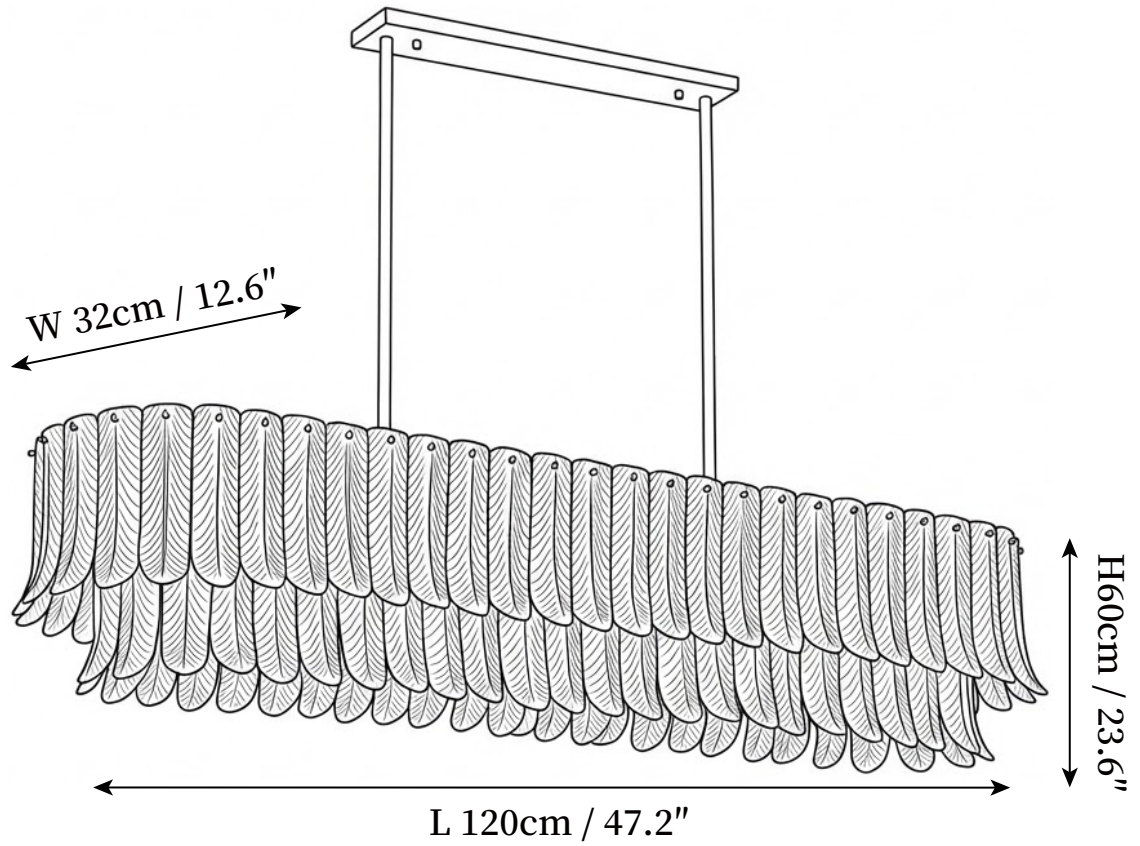

SPECIFICATION SHEET

SPECIFICATION DETAILS

*For custom options, consult factory for details

Fixture Dimensions	L 47.2" x W 12.6" x H 23.6"
Light source	E14. (bulb not included)
Wattage	MAX 15W incandescent bulb or LED equivalent.
Voltage	AC 110-240V
Mounting	Hardwired.
Dimming	Compatible with dimmable bulbs (bulb not included)
Control method	Compatible with common wall switches (not included)
Finishes	Brass.
Shade Details	Amber.
Material	Brass, Glass.
Rod Length	Suspension rod length 30cm / 11.8", and can be spliced as needed.