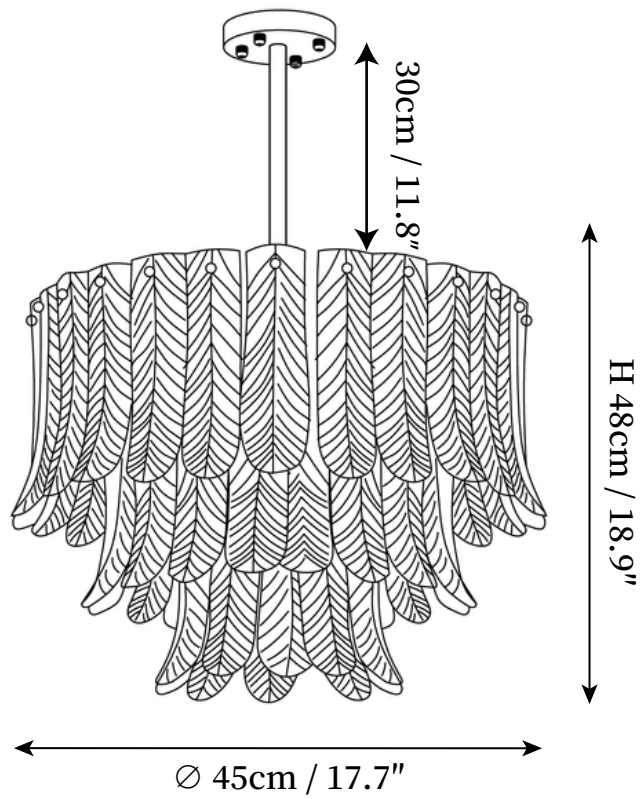

## SPECIFICATION DETAILS

\*For custom options, consult factory for details

<b>Fixture Dimensions</b>	D 17.7" x H 18.9"
<b>Light source</b>	E14. (bulb not included)
<b>Wattage</b>	MAX 15W incandescent bulb or LED equivalent.
<b>Voltage</b>	AC 110-240V
<b>Mounting</b>	Hardwired.
<b>Dimming</b>	Compatible with dimmable bulbs (bulb not included)
<b>Control method</b>	Compatible with common wall switches(not included)
<b>Finishes</b>	Brass.
<b>Shade Details</b>	Amber.
<b>Material</b>	Brass, Glass.
<b>Rod Length</b>	Suspension rod length 30cm / 11.8", and can be spliced as needed.

## SPECIFICATION DETAILS

\*For custom options, consult factory for details

<b>Fixture Dimensions</b>	D 23.6" x H 18.9"
<b>Light source</b>	E14. (bulb not included)
<b>Wattage</b>	MAX 15W incandescent bulb or LED equivalent.
<b>Voltage</b>	AC 110-240V
<b>Mounting</b>	Hardwired.
<b>Dimming</b>	Compatible with dimmable bulbs (bulb not included)
<b>Control method</b>	Compatible with common wall switches (not included)
<b>Finishes</b>	Brass.
<b>Shade Details</b>	Amber.
<b>Material</b>	Brass, Glass.
<b>Rod Length</b>	Suspension rod length 30cm / 11.8", and can be spliced as needed.

## SPECIFICATION DETAILS

\*For custom options, consult factory for details

<b>Fixture Dimensions</b>	Ø 47.2" x H 20"
<b>Light source</b>	E14. (bulb not included)
<b>Wattage</b>	MAX 15W incandescent bulb or LED equivalent.
<b>Voltage</b>	AC 110-240V
<b>Mounting</b>	Hardwired.
<b>Dimming</b>	Compatible with dimmable bulbs (bulb not included)
<b>Control method</b>	Compatible with common wall switches (not included)
<b>Finishes</b>	Brass.
<b>Shade Details</b>	Amber.
<b>Material</b>	Brass, Glass.
<b>Rod Length</b>	Suspension rod length 30cm / 11.8", and can be spliced as needed.