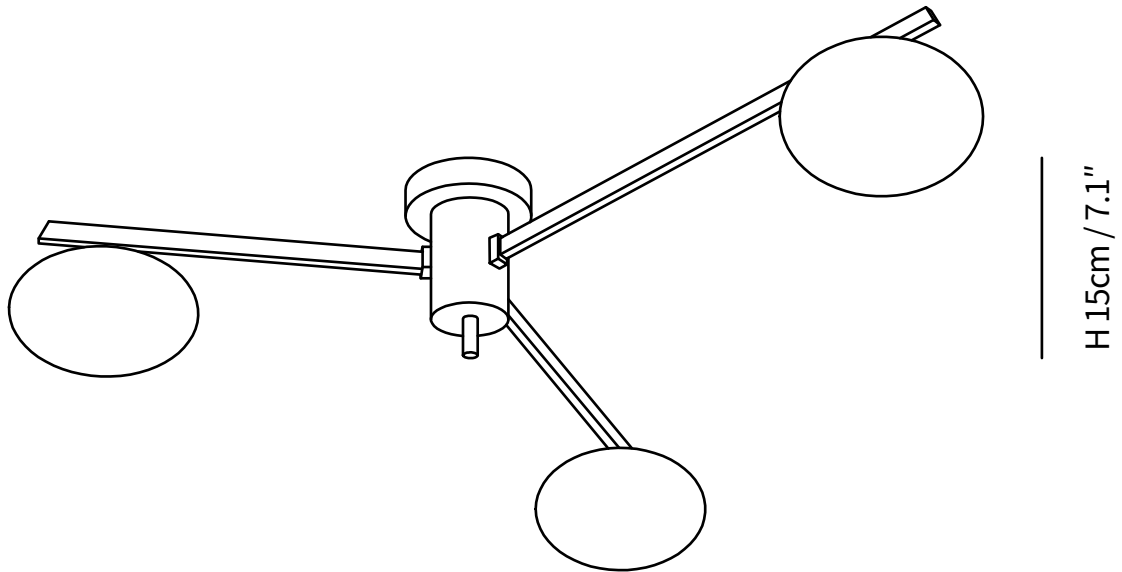

# SPECIFICATION SHEET

---

---

Ø 85cm / 33.5"

## SPECIFICATION DETAILS

\*For custom options, consult factory for details

<b>Fixture Dimensions</b>	D 33.5" x H 7.1"(3 heads)
<b>Light source</b>	G9 (bulb not included)
<b>Wattage</b>	MAX 5W incandescent bulb or LED equivalent.
<b>Voltage</b>	AC 110-240V
<b>Mounting</b>	Hardwired.
<b>Dimming</b>	Please purchase dimmable light bulbs separately.
<b>Control method</b>	Compatible with common wall switches(not included)
<b>Finishes</b>	Brass, Black.
<b>Shade Details</b>	White
<b>Material</b>	Brass, Metal, Glass

# SPECIFICATION SHEET

---

---

Ø 110cm / 43.3"

## SPECIFICATION DETAILS

\*For custom options, consult factory for details

<b>Fixture Dimensions</b>	D 43.3" x H 7.1"(5 heads)
<b>Light source</b>	G9 (bulb not included)
<b>Wattage</b>	MAX 5W incandescent bulb or LED equivalent.
<b>Voltage</b>	AC 110-240V
<b>Mounting</b>	Hardwired.
<b>Dimming</b>	Please purchase dimmable light bulbs separately.
<b>Control method</b>	Compatible with common wall switches(not included)
<b>Finishes</b>	Brass, Black.
<b>Shade Details</b>	White
<b>Material</b>	Brass, Metal, Glass