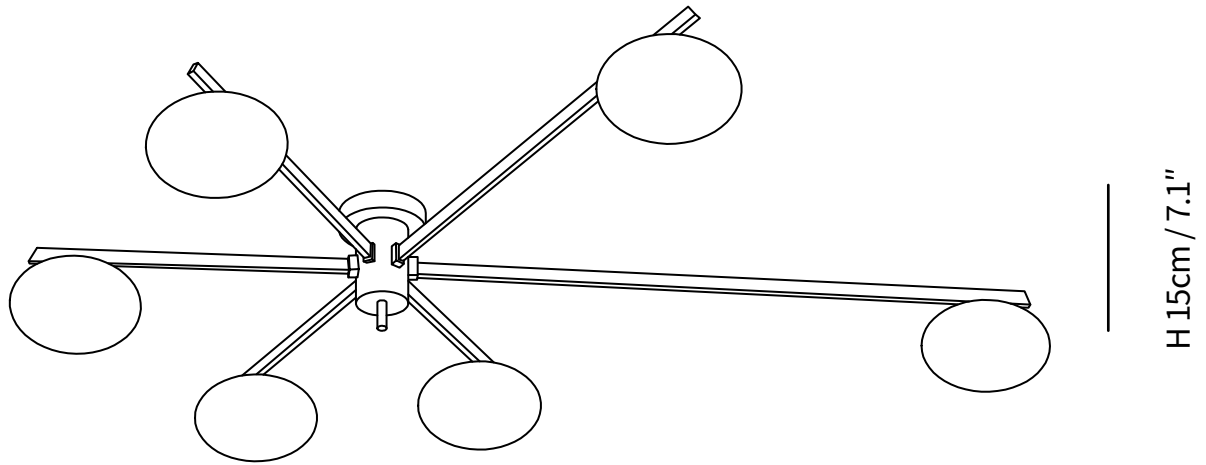

## SPECIFICATION DETAILS

\*For custom options, consult factory for details

<b>Fixture Dimensions</b>	D 33.5" x H 7.1"(3 heads)
<b>Light source</b>	G9 (bulb not included)
<b>Wattage</b>	MAX 5W incandescent bulb or LED equivalent.
<b>Voltage</b>	AC 110-240V
<b>Mounting</b>	Hardwired.
<b>Dimming</b>	Please purchase dimmable light bulbs separately.
<b>Control method</b>	Compatible with common wall switches(not included)
<b>Finishes</b>	Brass, Black.
<b>Shade Details</b>	White
<b>Material</b>	Brass, Metal, Glass

# SPECIFICATION SHEET

---

---

Ø 110cm / 43.3"

## SPECIFICATION DETAILS

\*For custom options, consult factory for details

<b>Fixture Dimensions</b>	D 43.3" x H 7.1"(5 heads)
<b>Light source</b>	G9 (bulb not included)
<b>Wattage</b>	MAX 5W incandescent bulb or LED equivalent.
<b>Voltage</b>	AC 110-240V
<b>Mounting</b>	Hardwired.
<b>Dimming</b>	Please purchase dimmable light bulbs separately.
<b>Control method</b>	Compatible with common wall switches(not included)
<b>Finishes</b>	Brass, Black.
<b>Shade Details</b>	White
<b>Material</b>	Brass, Metal, Glass

# SPECIFICATION SHEET

---

---

Ø 115cm / 45.3"