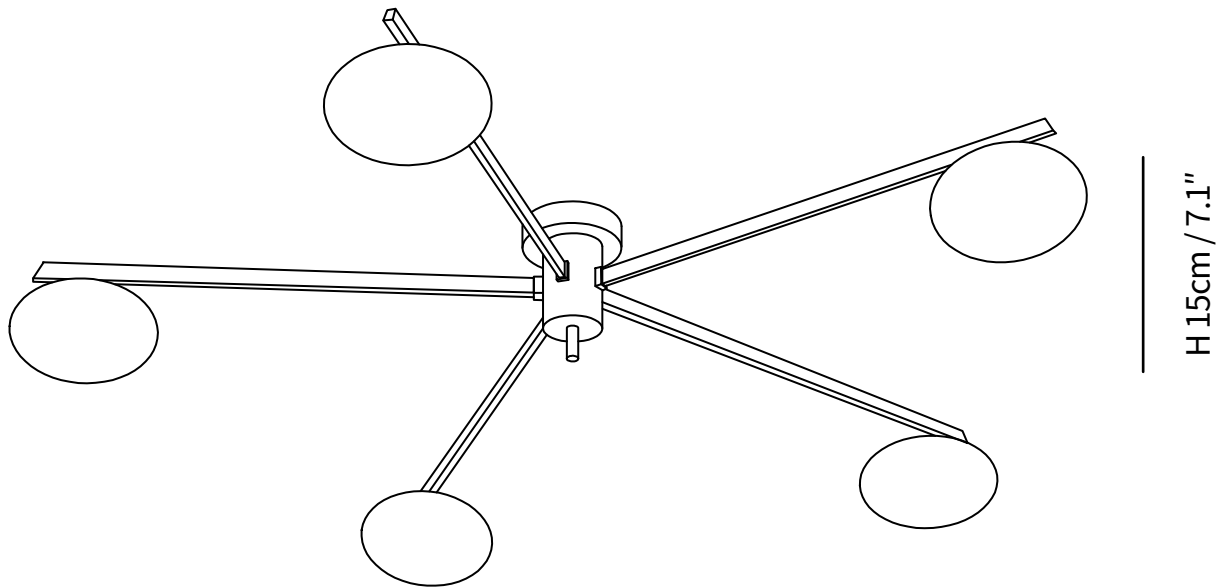

# SPECIFICATION SHEET

---

---

Ø 85cm / 33.5"

## SPECIFICATION DETAILS

\*For custom options, consult factory for details

<b>Fixture Dimensions</b>	D 33.5" x H 7.1"(3 heads)
<b>Light source</b>	G9 (bulb not included)
<b>Wattage</b>	MAX 5W incandescent bulb or LED equivalent.
<b>Voltage</b>	AC 110-240V
<b>Mounting</b>	Hardwired.
<b>Dimming</b>	Please purchase dimmable light bulbs separately.
<b>Control method</b>	Compatible with common wall switches(not included)
<b>Finishes</b>	Brass, Black.
<b>Shade Details</b>	White
<b>Material</b>	Brass, Metal, Glass

# SPECIFICATION SHEET

---

---

Ø 110cm / 43.3"

# SPECIFICATION SHEET

---

---

Ø 115cm / 45.3"