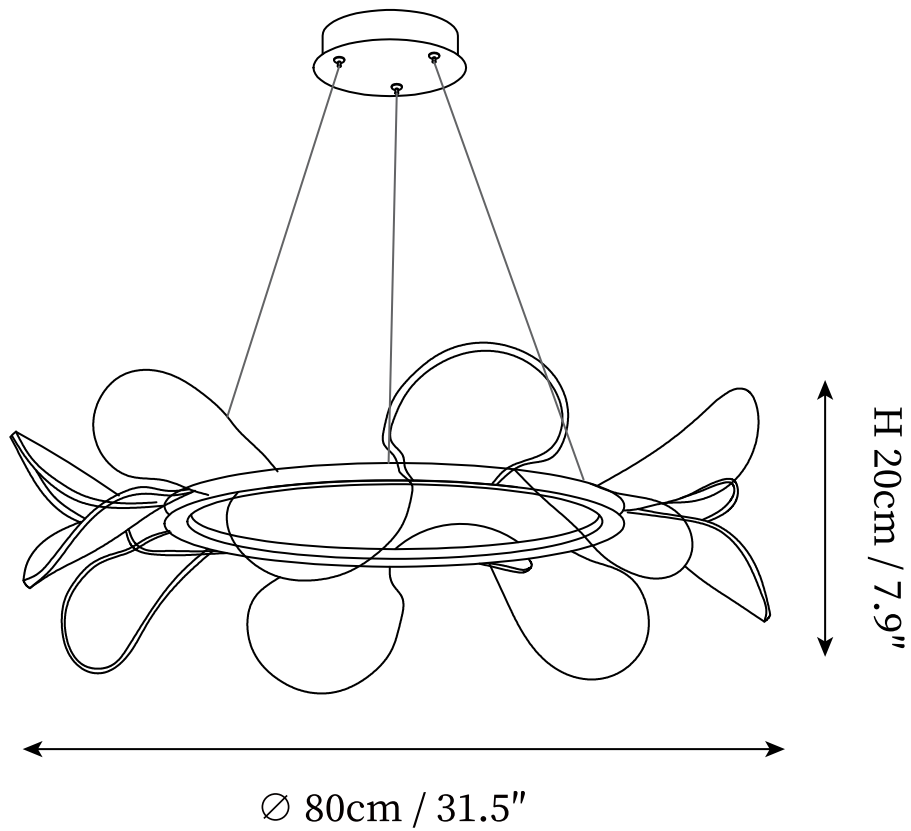

SPECIFICATION SHEET

SPECIFICATION DETAILS

*For custom options, consult factory for details

Fixture Dimensions	D 19.7" x H 6.3"
Light source	Integrated LED
Wattage	Max 29W
Voltage	AC 110-240V
Color Temperature	Based on the purchase of light bulbs
CRI(Ra)	80CRI
Mounting	Ceiling
Driver Required	NO
Optional Color Temps	Buy bulbs as needed
LED Rated Life	Based on bulb life (we do not supply bulbs)
Dimming	Dimming is not supported
Finishes	Gold.
Glass Details	Transparent.
Material	Metal, Acrylic.
Wire Length	59"
Wire Type	Black Coaxial Wire

SPECIFICATION SHEET

SPECIFICATION DETAILS

*For custom options, consult factory for details

Fixture Dimensions	D 31.5" x H 7.9"
Light source	Integrated LED
Wattage	Max 53W
Voltage	AC 110-240V
Color Temperature	Based on the purchase of light bulbs
CRI(Ra)	80CRI
Mounting	Ceiling
Driver Required	NO
Optional Color Temps	Buy bulbs as needed
LED Rated Life	Based on bulb life (we do not supply bulbs)
Dimming	Dimming is not supported
Finishes	Gold.
Glass Details	Transparent.
Material	Metal, Acrylic.
Wire Length	59"
Wire Type	Black Coaxial Wire

SPECIFICATION SHEET

SPECIFICATION DETAILS

*For custom options, consult factory for details

Fixture Dimensions	D 30.7" x H 7.9"
Light source	Integrated LED
Wattage	Max 28W
Voltage	AC 110-240V
Color Temperature	Based on the purchase of light bulbs
CRI(Ra)	80CRI
Mounting	Ceiling
Driver Required	NO
Optional Color Temps	Buy bulbs as needed
LED Rated Life	Based on bulb life (we do not supply bulbs)
Dimming	Dimming is not supported
Finishes	Gold.
Glass Details	Transparent.
Material	Metal, Acrylic.
Wire Length	59"
Wire Type	Black Coaxial Wire