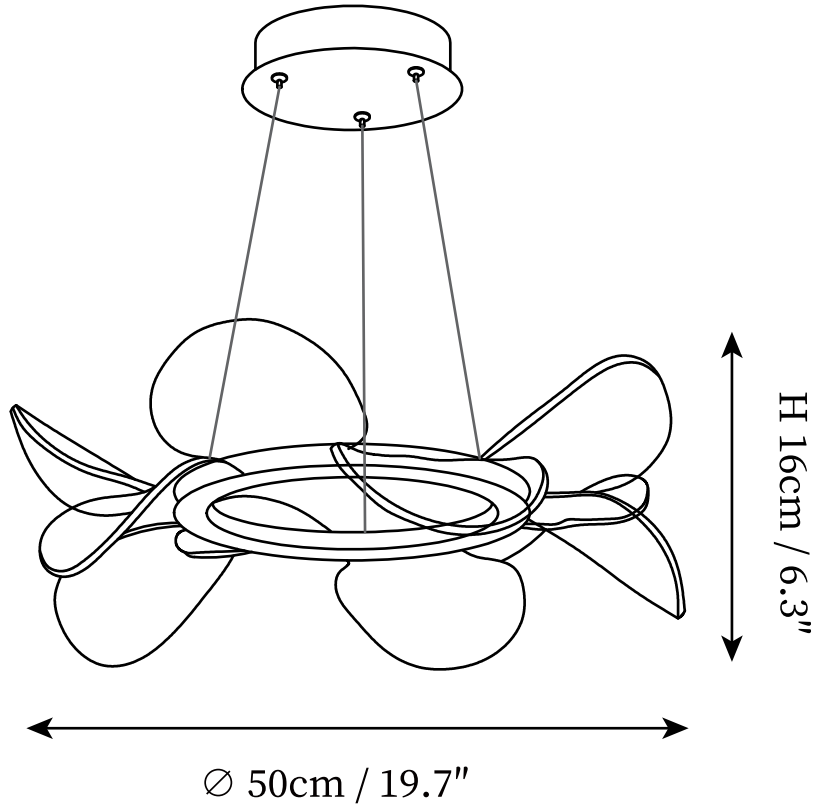

SPECIFICATION SHEET

SPECIFICATION DETAILS

*For custom options, consult factory for details

Fixture Dimensions	D 19.7" x H 6.3"
Light source	Integrated LED
Wattage	Max 29W
Voltage	AC 110-240V
Color Temperature	Based on the purchase of light bulbs
CRI(Ra)	80CRI
Mounting	Ceiling
Driver Required	NO
Optional Color Temps	Buy bulbs as needed
LED Rated Life	Based on bulb life (we do not supply bulbs)
Dimming	Dimming is not supported
Finishes	Gold.
Glass Details	Transparent.
Material	Metal, Acrylic.
Wire Length	59"
Wire Type	Black Coaxial Wire

SPECIFICATION SHEET

SPECIFICATION DETAILS

*For custom options, consult factory for details

Fixture Dimensions	D 31.5" x H 7.9"
Light source	Integrated LED
Wattage	Max 53W
Voltage	AC 110-240V
Color Temperature	Based on the purchase of light bulbs
CRI(Ra)	80CRI
Mounting	Ceiling
Driver Required	NO
Optional Color Temps	Buy bulbs as needed
LED Rated Life	Based on bulb life (we do not supply bulbs)
Dimming	Dimming is not supported
Finishes	Gold.
Glass Details	Transparent.
Material	Metal, Acrylic.
Wire Length	59"
Wire Type	Black Coaxial Wire

SPECIFICATION SHEET

SPECIFICATION DETAILS

*For custom options, consult factory for details

Fixture Dimensions	D 30.7" x H 7.9"
Light source	Integrated LED
Wattage	Max 28W
Voltage	AC 110-240V
Color Temperature	Based on the purchase of light bulbs
CRI(Ra)	80CRI
Mounting	Ceiling
Driver Required	NO
Optional Color Temps	Buy bulbs as needed
LED Rated Life	Based on bulb life (we do not supply bulbs)
Dimming	Dimming is not supported
Finishes	Gold.
Glass Details	Transparent.
Material	Metal, Acrylic.
Wire Length	59"
Wire Type	Black Coaxial Wire