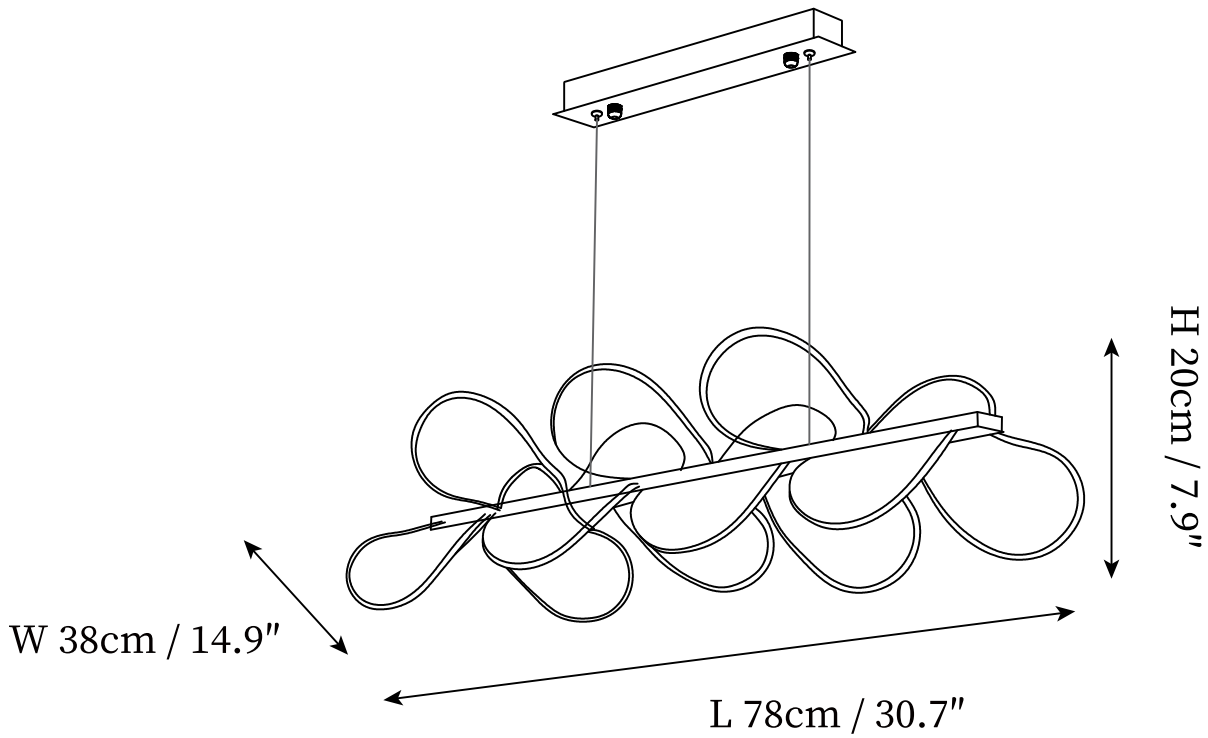

SPECIFICATION SHEET

SPECIFICATION DETAILS

*For custom options, consult factory for details

Fixture Dimensions	D 19.7" x H 6.3"
Light source	Integrated LED
Wattage	Max 29W
Voltage	AC 110-240V
Color Temperature	Based on the purchase of light bulbs
CRI(Ra)	80CRI
Mounting	Ceiling
Driver Required	NO
Optional Color Temps	Buy bulbs as needed
LED Rated Life	Based on bulb life (we do not supply bulbs)
Dimming	Dimming is not supported
Finishes	Gold.
Glass Details	Transparent.
Material	Metal, Acrylic.
Wire Length	59"
Wire Type	Black Coaxial Wire

SPECIFICATION SHEET

SPECIFICATION DETAILS

*For custom options, consult factory for details

Fixture Dimensions	D 31.5" x H 7.9"
Light source	Integrated LED
Wattage	Max 53W
Voltage	AC 110-240V
Color Temperature	Based on the purchase of light bulbs
CRI(Ra)	80CRI
Mounting	Ceiling
Driver Required	NO
Optional Color Temps	Buy bulbs as needed
LED Rated Life	Based on bulb life (we do not supply bulbs)
Dimming	Dimming is not supported
Finishes	Gold.
Glass Details	Transparent.
Material	Metal, Acrylic.
Wire Length	59"
Wire Type	Black Coaxial Wire

SPECIFICATION SHEET

SPECIFICATION DETAILS

*For custom options, consult factory for details

Fixture Dimensions	D 30.7" x H 7.9"
Light source	Integrated LED
Wattage	Max 28W
Voltage	AC 110-240V
Color Temperature	Based on the purchase of light bulbs
CRI(Ra)	80CRI
Mounting	Ceiling
Driver Required	NO
Optional Color Temps	Buy bulbs as needed
LED Rated Life	Based on bulb life (we do not supply bulbs)
Dimming	Dimming is not supported
Finishes	Gold.
Glass Details	Transparent.
Material	Metal, Acrylic.
Wire Length	59"
Wire Type	Black Coaxial Wire