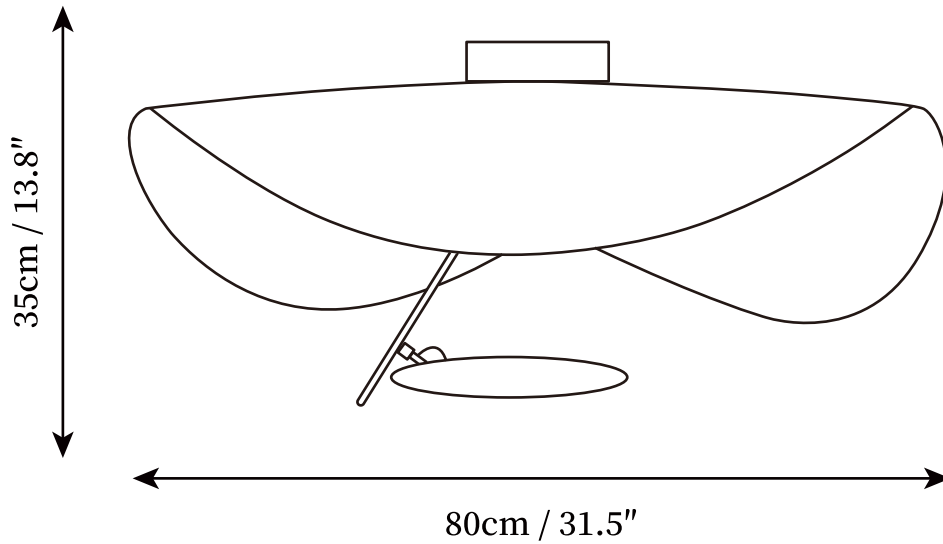

## SPECIFICATION DETAILS

\*For custom options, consult factory for details

|                           |   |
|---------------------------|---|
| <b>Fixture Dimensions</b> | D 15.7" x H 12.2", D 23.6" x H 13.8", D 29" x H 15.7"         |
| <b>Light source</b>       | Integrated LED  |
| <b>Wattage</b>            | ~10W  |
| <b>Voltage</b>            | AC 110-240V   |
| <b>Dimming</b>            | Not supported   |
| <b>CRI(Ra)</b>            | 90+CRI  |
| <b>Mounting</b>           | Hardwired.  |
| <b>LED Rated Life</b>     | 30000 hours   |
| <b>Color Temperature</b>  | Warm Light (3000K), Neutral Light (4000K), Cool Light (6000K) |
| <b>Control method</b>     | Compatible with common wall switches(not included)            |
| <b>Finishes</b>           | White, Black+Gold, White+Gold.                                |
| <b>Shade Details</b>      | White, Black+Gold, White+Gold.                                |
| <b>Material</b>           | Metal, Steel.   |