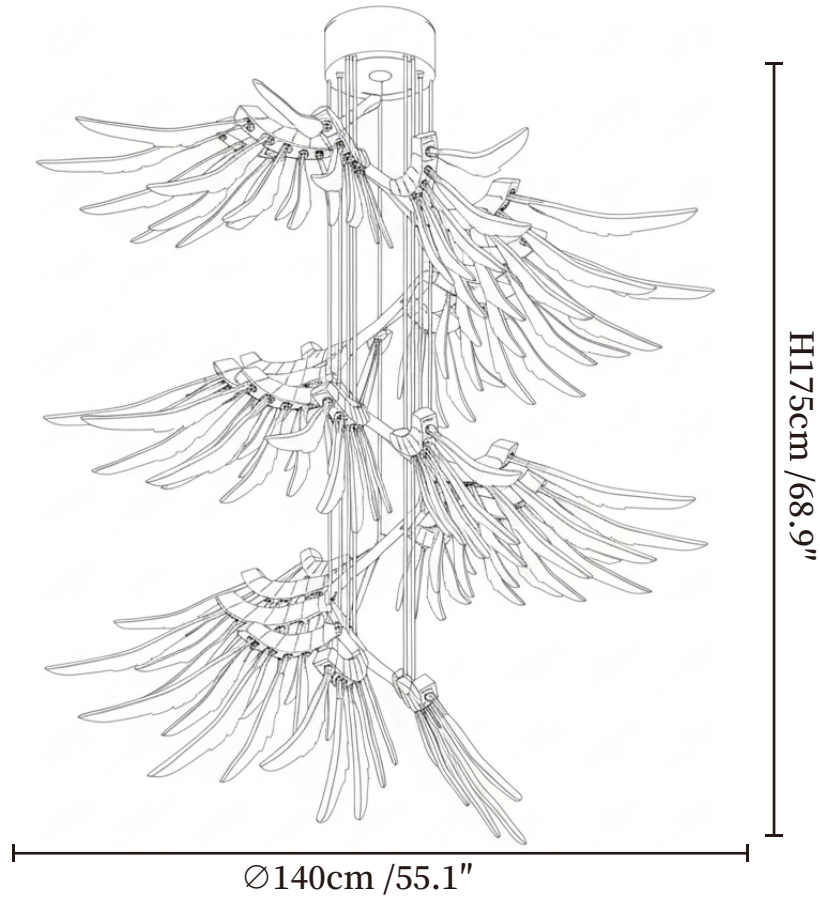

SPECIFICATION SHEET

SPECIFICATION DETAILS

*For custom options, consult factory for details

Fixture Dimensions	Ø 55.1" x H 68.9"
Light source	Integrated LED
Wattage	Total power ~24 watts
Voltage	AC 110-240V
Dimming	Not supported
CRI(Ra)	90+CRI
Mounting	Hardwired.
LED Rated Life	50000 hours
Color Temperature	Warm Light (3000K), Neutral Light (4000K), Cool Light (6000K)
Control method	Compatible with common wall switches(not included)
Finishes	Nickel.
Shade Details	Clear.
Material	Metal, Crystal.