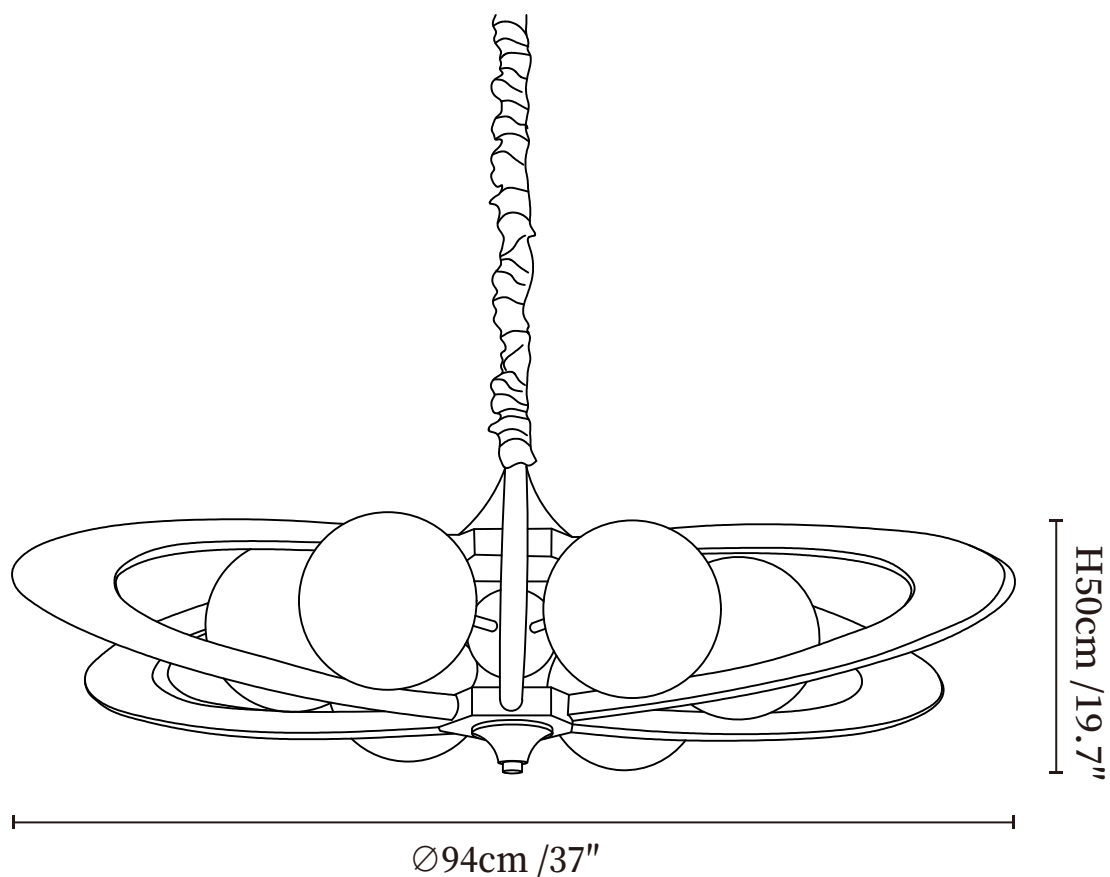

## SPECIFICATION DETAILS

\*For custom options, consult factory for details

<b>Fixture Dimensions</b>	Ø 37.0" x H 19.7"
<b>Light source</b>	E26 or E27 (bulb not included)
<b>Wattage</b>	MAX 40W incandescent bulb or LED equivalent.
<b>Voltage</b>	AC 110-240V
<b>Mounting</b>	Hardwired.
<b>Dimming</b>	Compatible with dimmable bulbs (bulb not included)
<b>Control method</b>	Compatible with common wall switches(
<b>Finishes</b>	Walnut Wood.
<b>Shade Details</b>	White.
<b>Material</b>	Metal, Glass, Wood.
<b>Hanging Length</b>	Chain lengths range between 11.8", the length can be specified according to needs